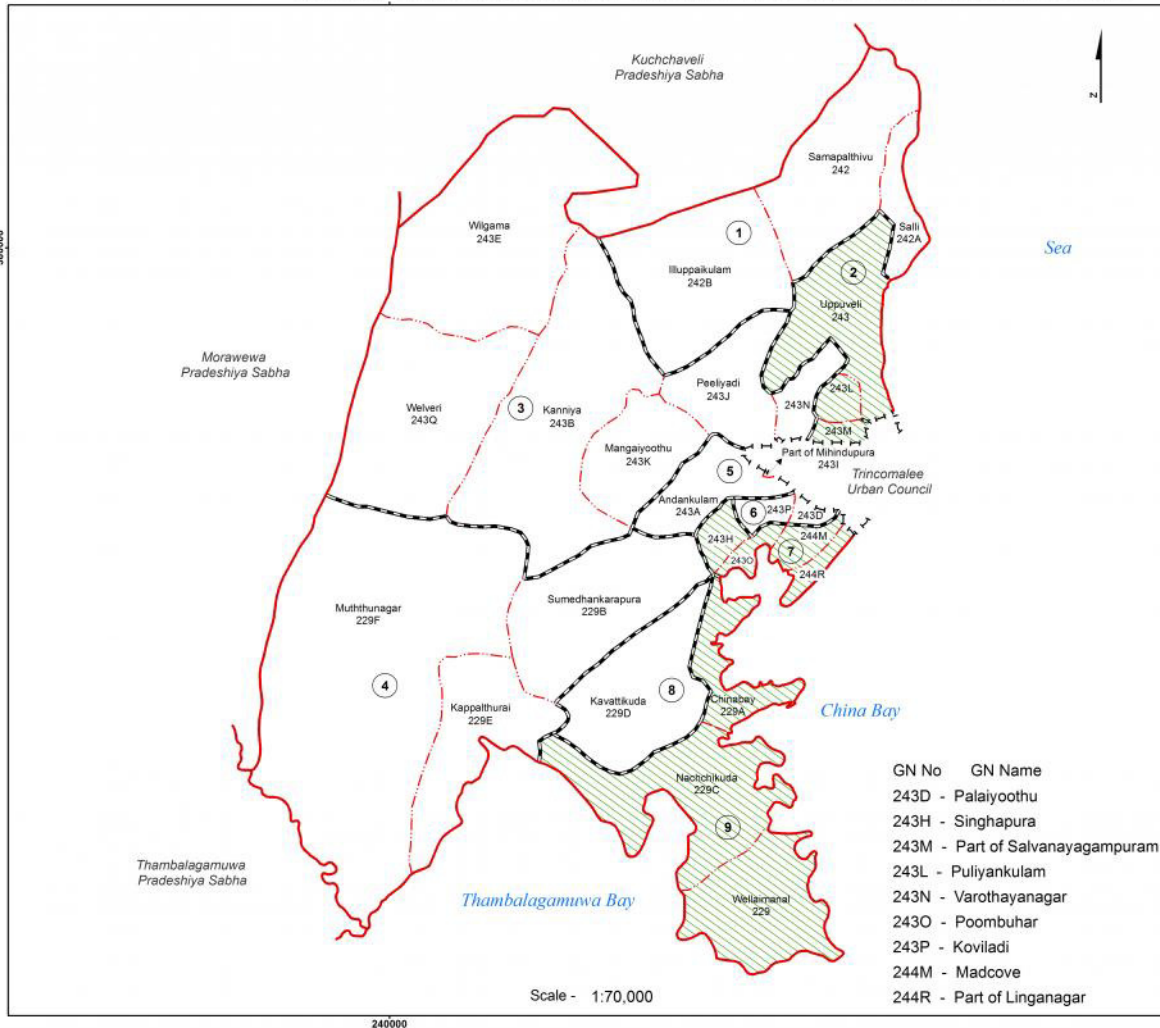

Ward Map of Trincomalee Town & Four Gravets Pradeshiya Sabha - Trincomalee District

Ref. No : NDC / 17 / 09

Trincomalee Town & Gravets Pradeshiya Sabha

| WARD No | WARD Name |
|---------|--------------|
| 1 | Samapalthivu |
| 2 | Puliyankulam |
| 3 | Kanniya |
| 4 | Kappalthurai |
| 5 | Andankulam |
| 6 | Palaiyoothu |
| 7 | Singhapura |
| 8 | Kavattikuda |
| 9 | Wellaimanal |

| GN No | GN Name |
|-------|---------------------------|
| 243D | Palaiyoothu |
| 243H | Singhapura |
| 243M | Part of Salvanayagampuram |
| 243L | Puliyankulam |
| 243N | Varothayanagar |
| 243O | Poombuhar |
| 243P | Koviladi |
| 244M | Madcove |
| 244R | Part of Linganagar |

Legend

- Province Boundary
- District Boundary
- DS Boundary
- GN Boundary
- Polling Division Boundary
- PS Boundary
- MC / UC Boundary
- Ward Boundary
- Multi Member Ward

Prepared by Survey Department of Sri Lanka
 Data Source: National Delimitation Committee for Local Authorities - 2013
 Ministry of Local Government and Provincial Councils

Scale - 1:70,000

380000

240000