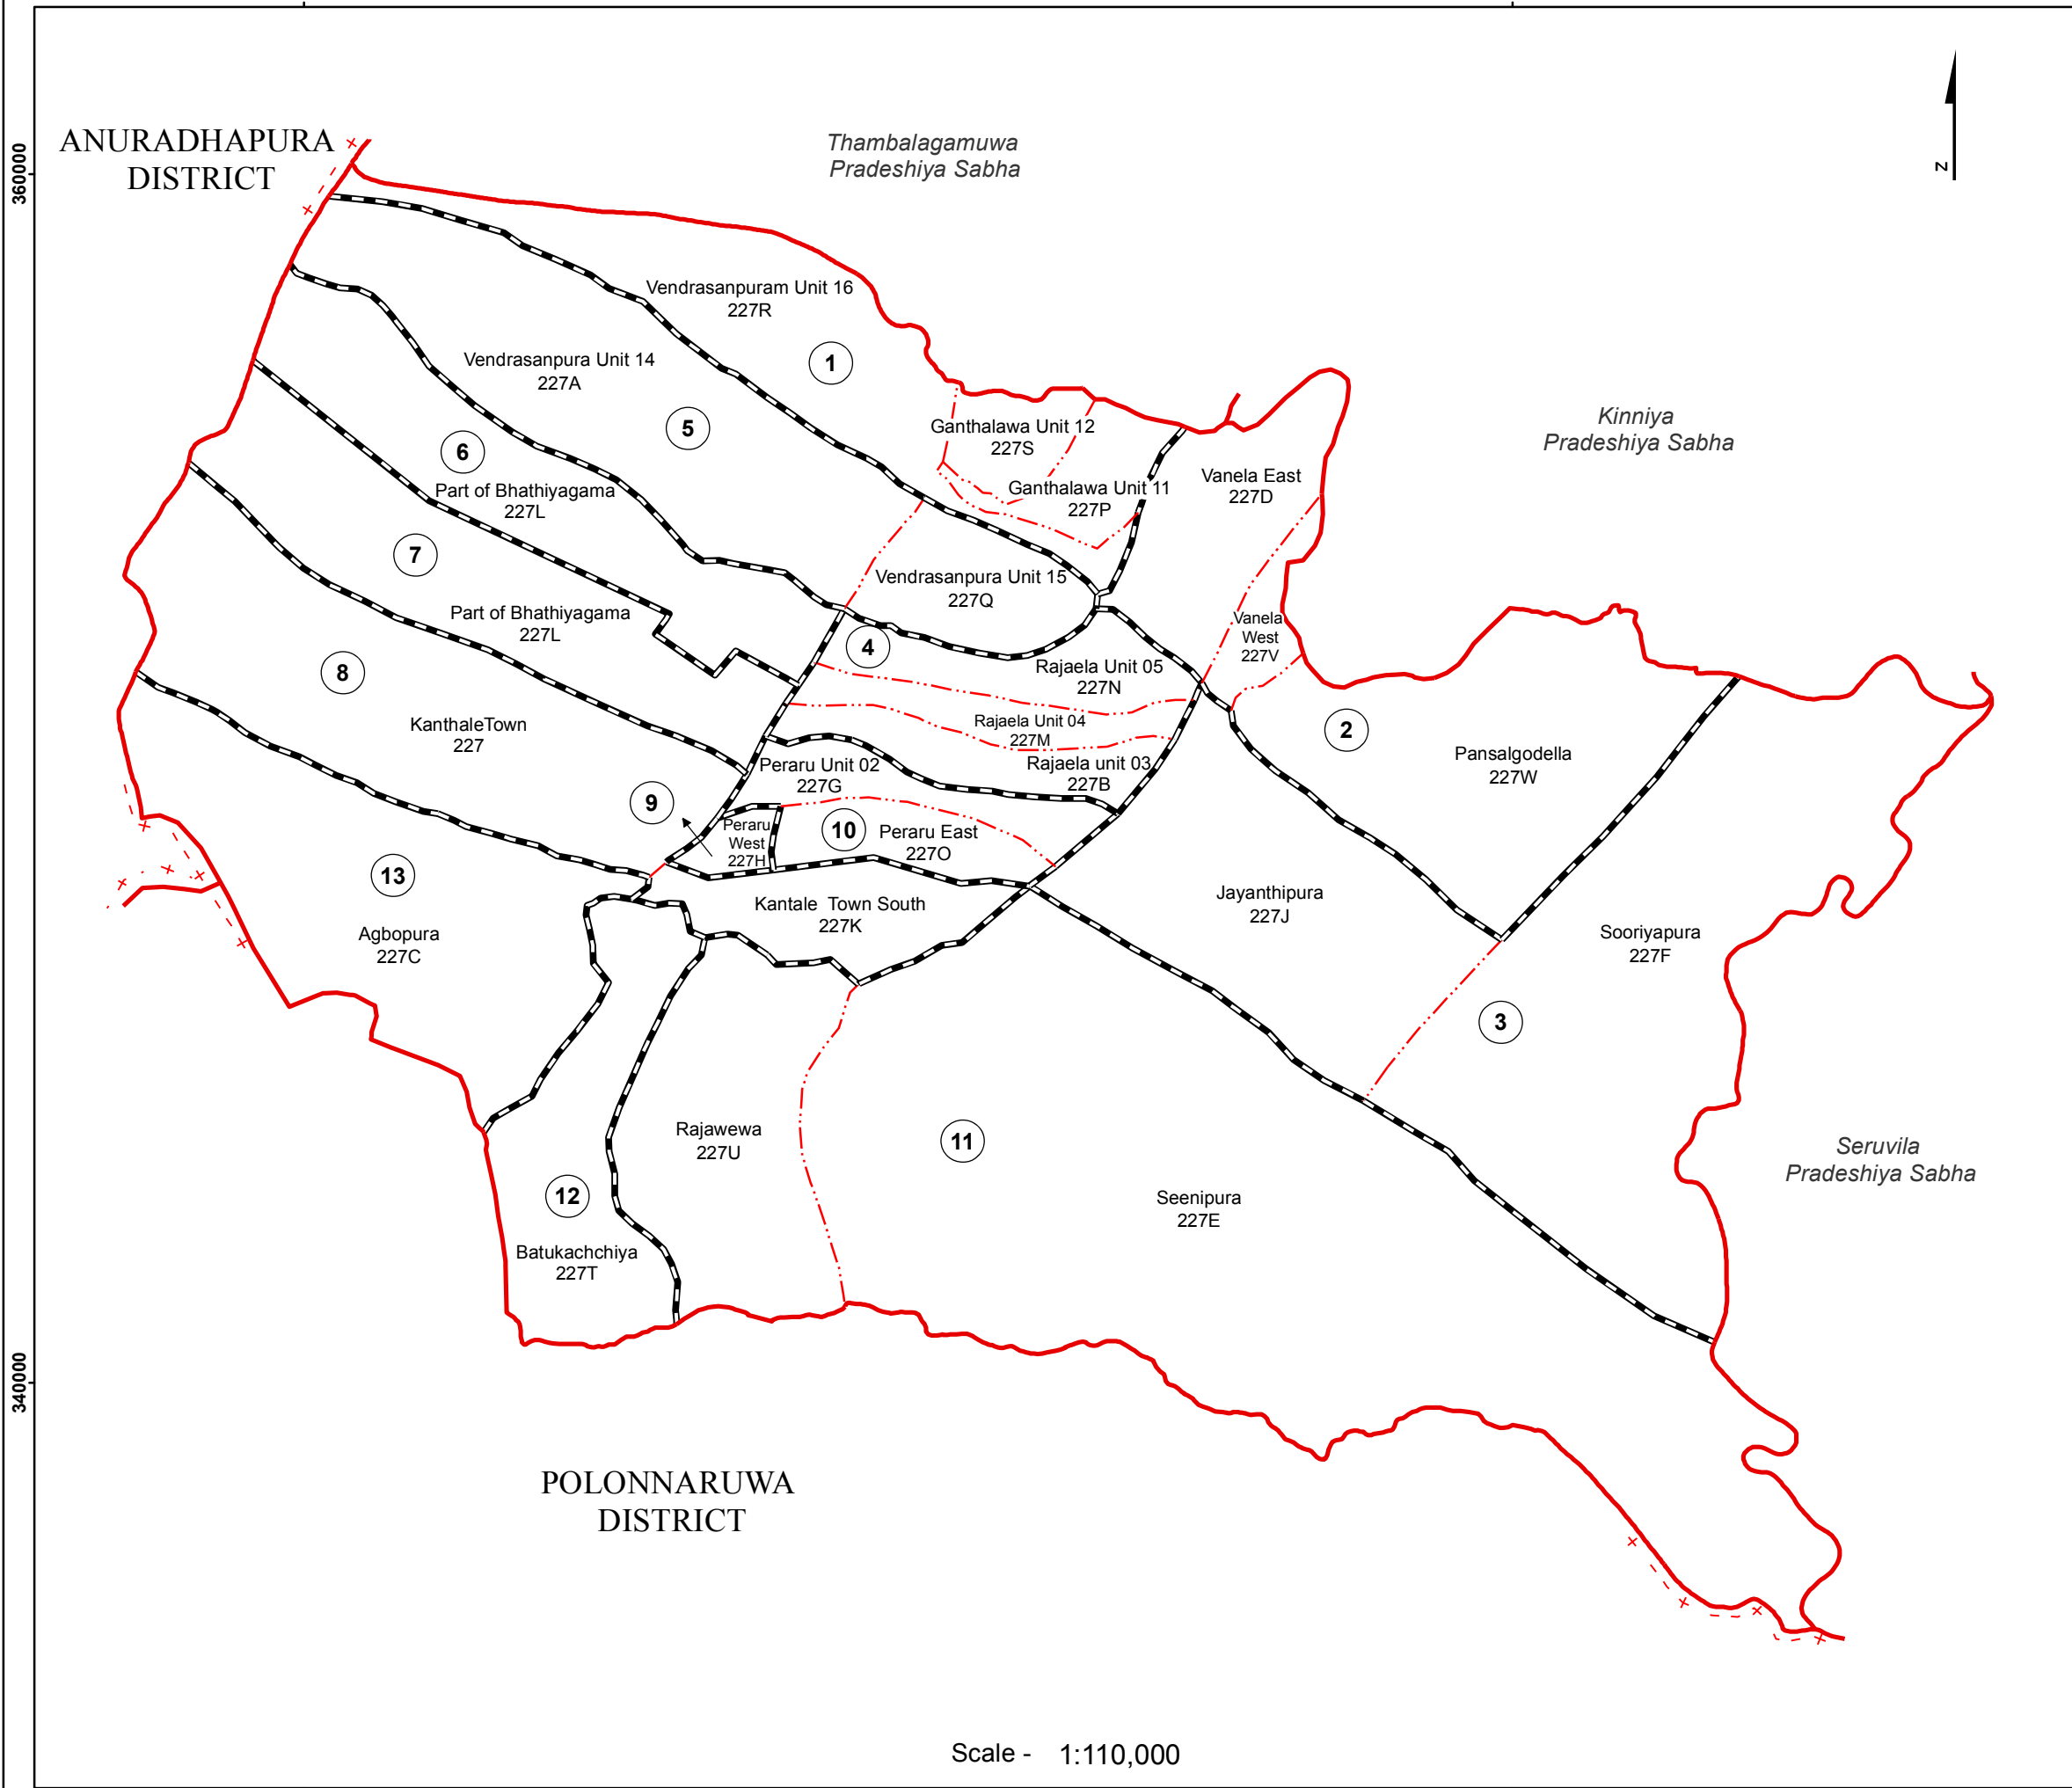

Ward Map of Kanthale Pradeshiya Sabha - Trincomalee District

Ref. No : NDC / 17 / 05

Kanthale Pradeshiya Sabha

WARD No	WARD Name
1	Ganthalawa
2	Vanela
3	Jayanthipura
4	Rajaela
5	Vendrasanpura
6	Bhathiyagama North
7	Bhathiyagama South
8	Kanthale
9	Peraru West
10	Peraru East
11	Rajawewa
12	Batukachchiya
13	Agbopura

Legend

- + - - - + Province Boundary
- . + . . + District Boundary
- . . . - DS Boundary
- - - - GN Boundary
- - - - - Polling Division Boundary
- — — — PS Boundary
- — — — MC / UC Boundary
- — — — Ward Boundary
- ▨▨▨▨ Multi Member Ward

Prepared by Survey Department of Sri Lanka

Data Source:
National Delimitation Committee for Local Authorities - 2013 / 2016
Ministry of Local Government and Provincial Councils

Scale - 1:110,000

220000

240000