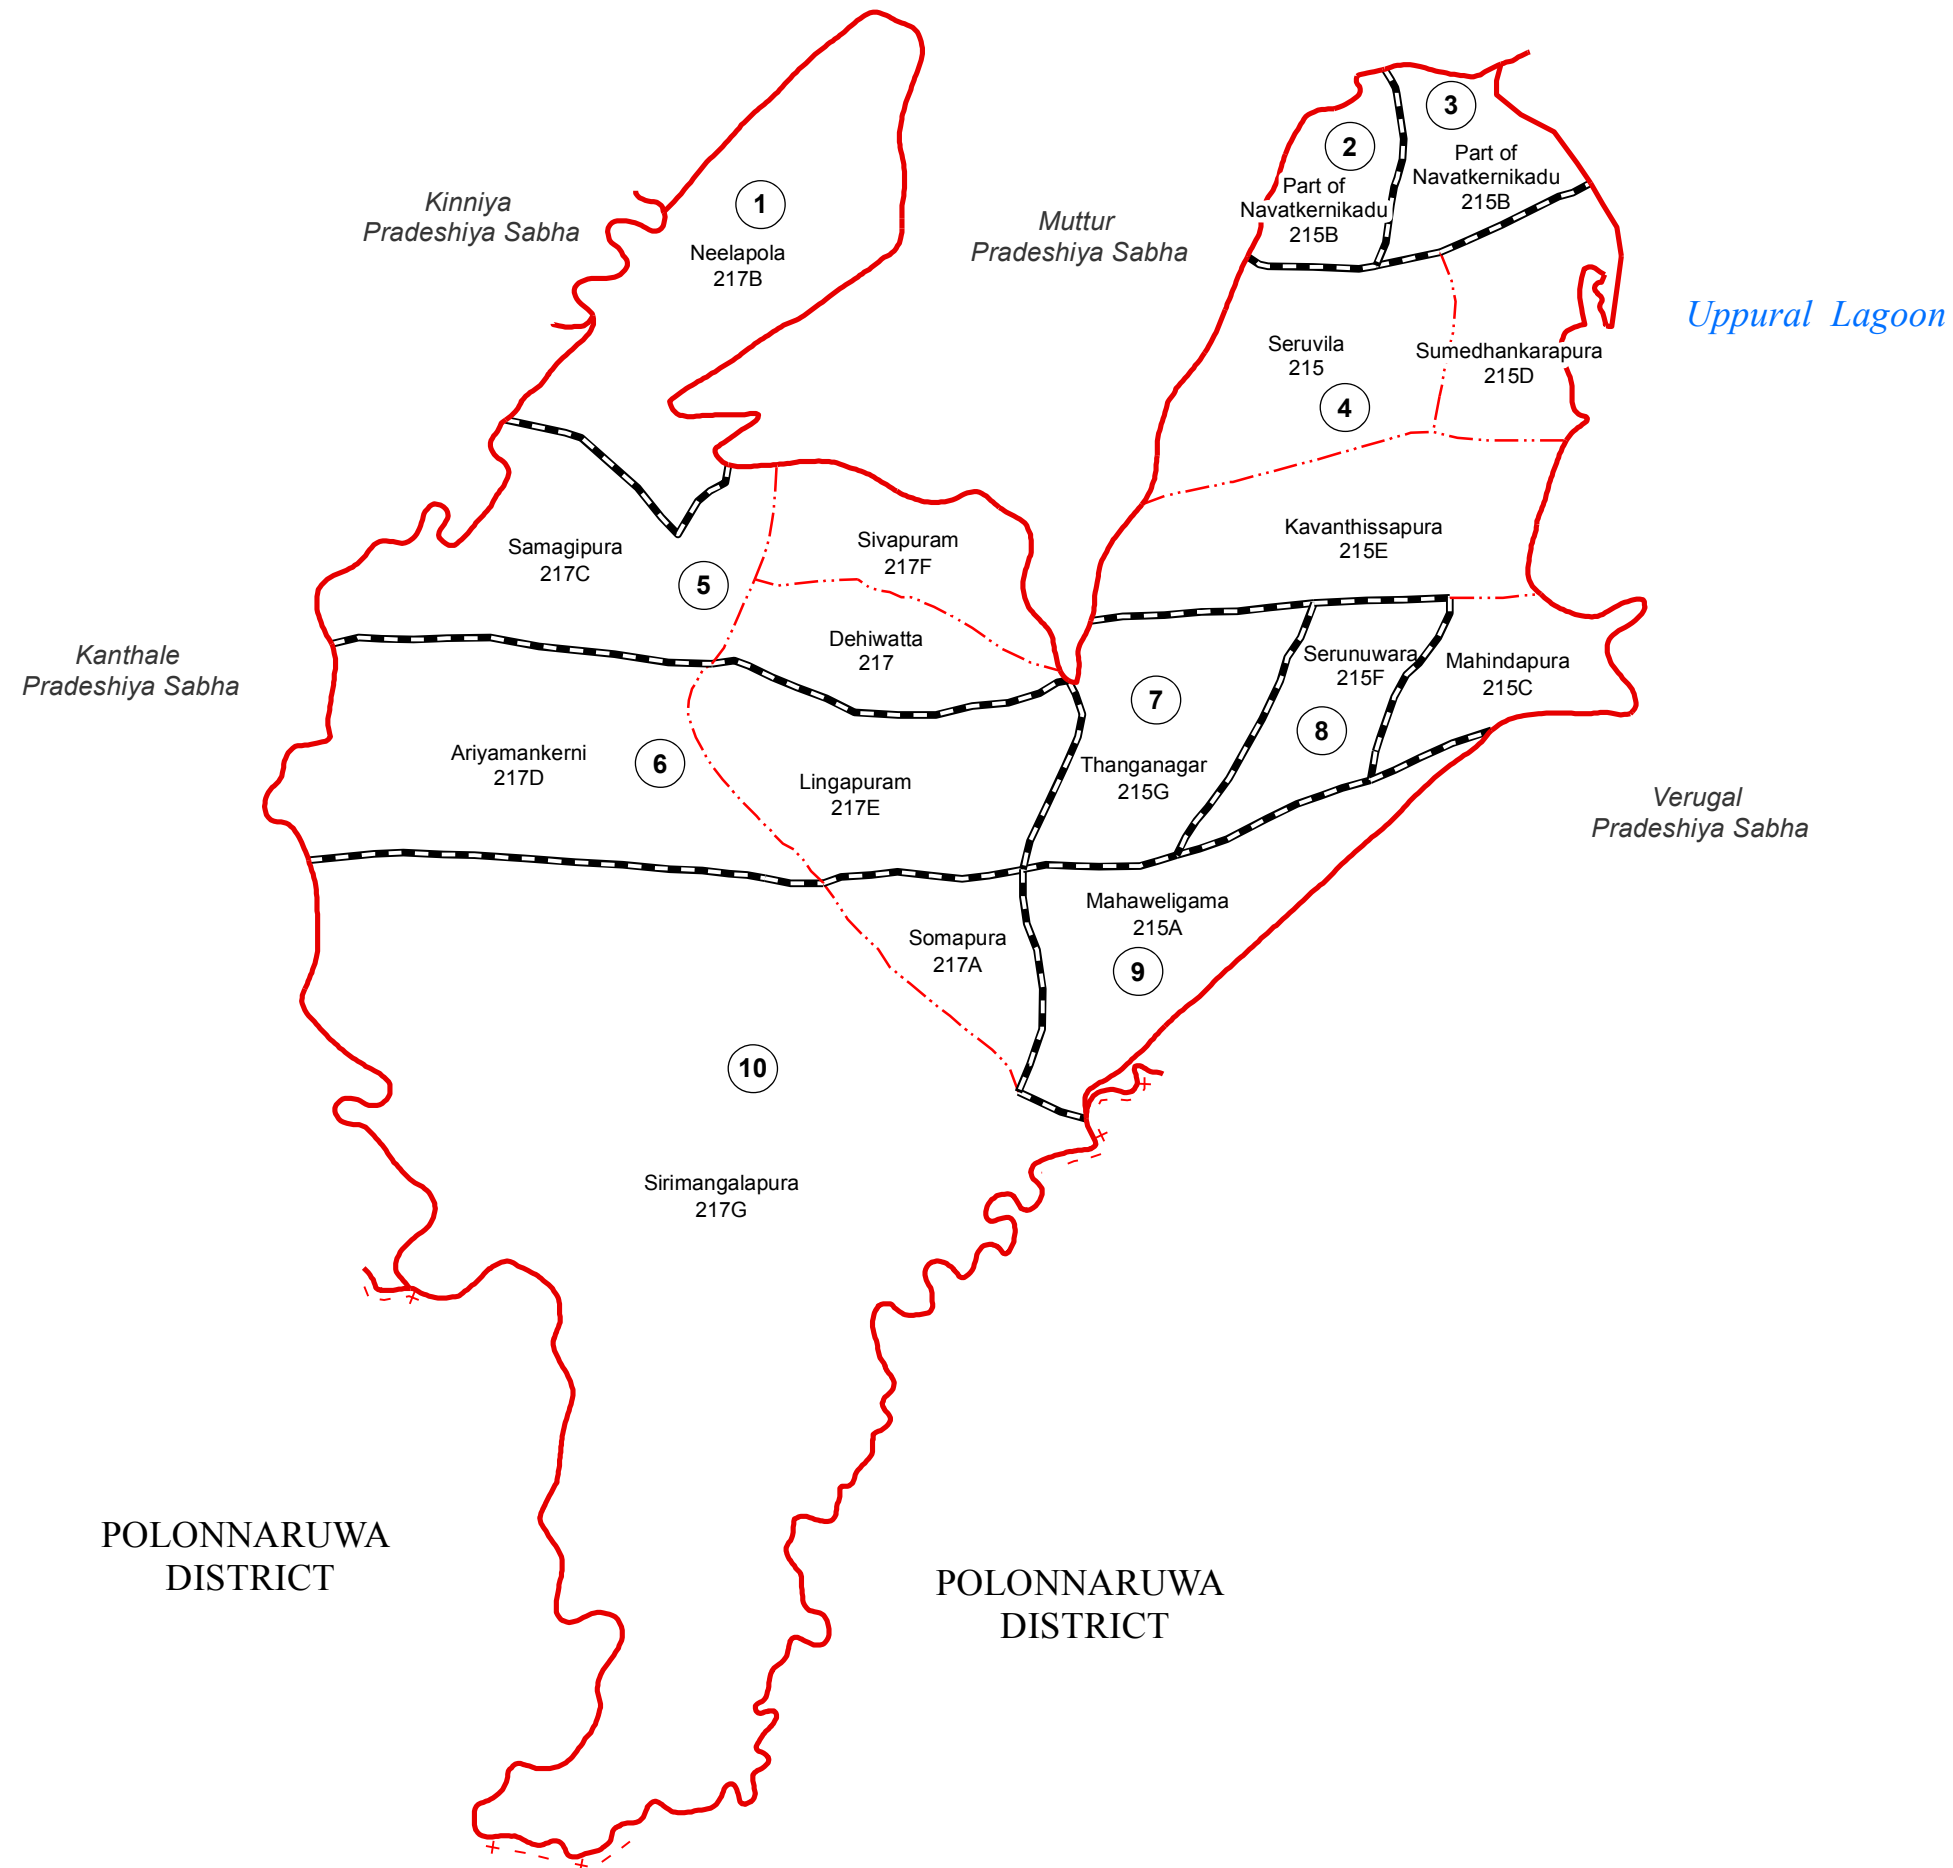

# Ward Map of Seruvila Pradeshiya Sabha - Trincomalee District

Ref. No : NDC / 17 / 04

Seruvila Pradeshiya Sabha	
WARD No	WARD Name
1	Neelapola
2	Navatkernikadu
3	Selvanagar
4	Seruvila
5	Dehiwatta
6	Lingapuram
7	Thanganagar
8	Serunuwara
9	Mahaweligama
10	Somapura

**Legend**

- + - - + Province Boundary
- . + . + District Boundary
- . . - DS Boundary
- . . . GN Boundary
- - - - Polling Division Boundary
- PS Boundary
- - - - MC / UC Boundary
- - - - Ward Boundary
- ▨ Multi Member Ward

Prepared by Survey Department of Sri Lanka

Data Source:  
National Delimitation Committee for Local Authorities - 2013  
Ministry of Local Government and Provincial Councils

340000

POLONNARUWA DISTRICT

POLONNARUWA DISTRICT

Scale - 1:120,000

240000

260000