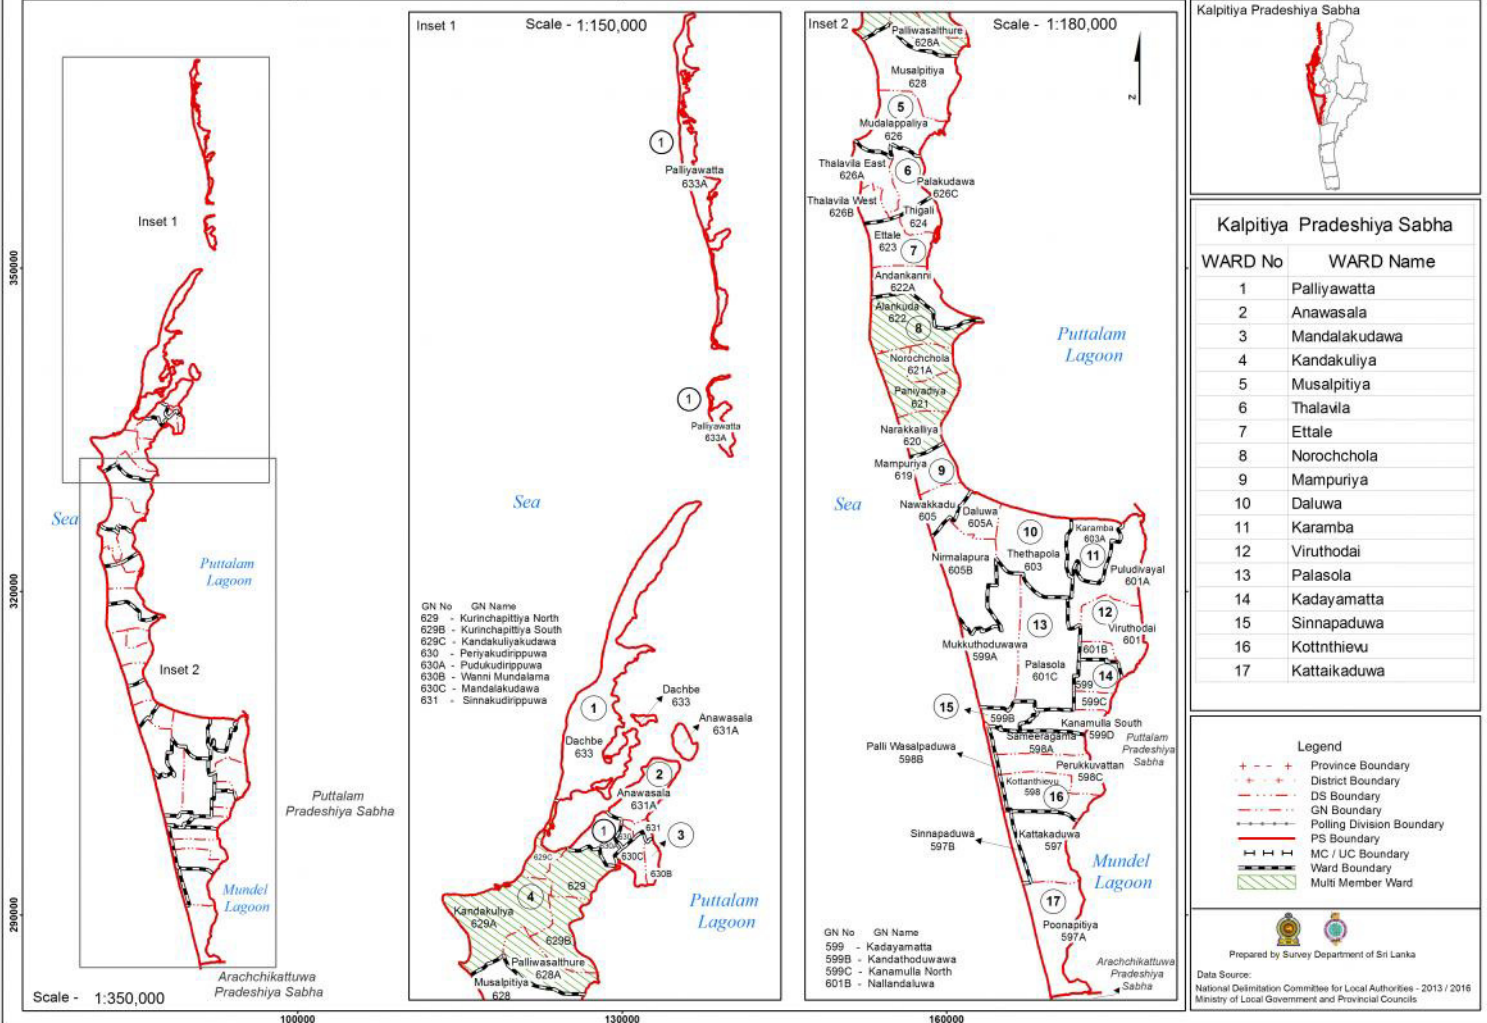

Ward Map of Kalpitiya Pradeshiya Sabha - Puttalam District

Ref. No : NDC / 19 / 03

**Kalpitiya Pradeshiya Sabha**

WARD No	WARD Name
1	Paliyawatta
2	Anawasala
3	Mandalakudawa
4	Kandakuliya
5	Musalpitiya
6	Thalavla
7	Ettale
8	Norochchola
9	Mampuriya
10	Daluwa
11	Karamba
12	Viruthodai
13	Palasola
14	Kadayamatta
15	Sinnapaduwa
16	Kottanthieu
17	Kattakaduwa

- Legend**
- +---+--- Province Boundary
  - District Boundary
  - DS Boundary
  - GN Boundary
  - Polling Division Boundary
  - PS Boundary
  - MC / UC Boundary
  - Ward Boundary
  - Multi Member Ward

Prepared by Survey Department of Sri Lanka  
 Data Source: National Delimitation Committee for Local Authorities - 2013 / 2016  
 Ministry of Local Government and Provincial Councils