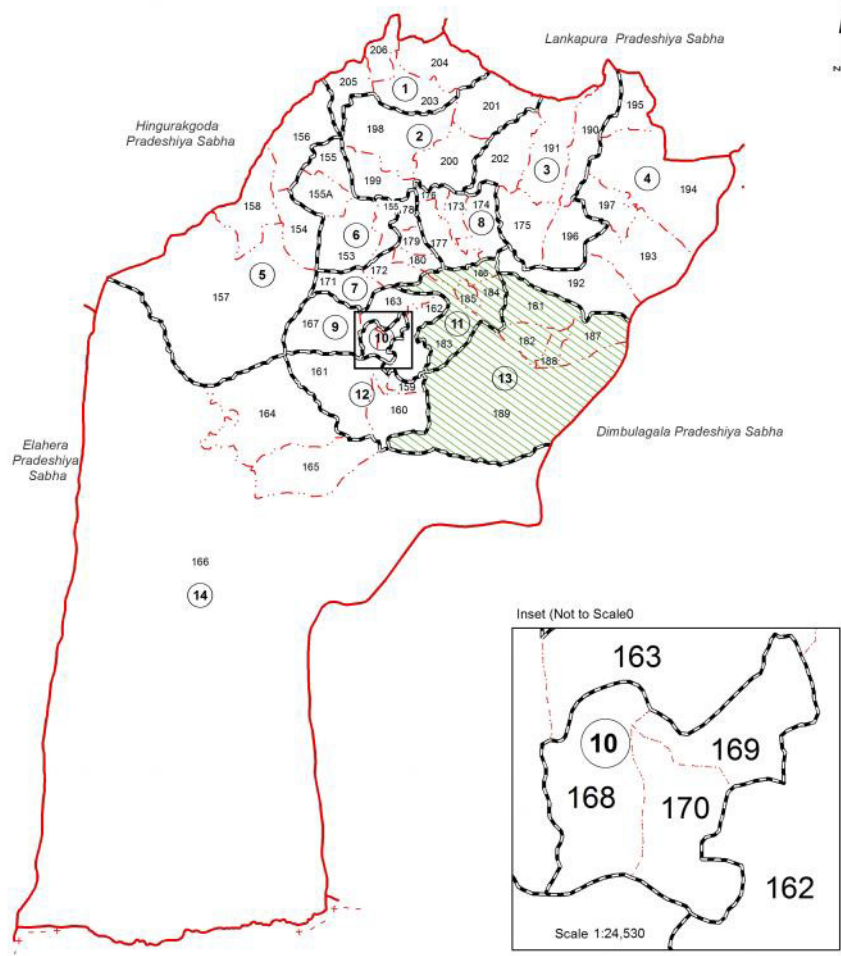

Ward Map of Thamankaduwa Pradeshiya Sabha - Polonnaruwa District

Ref. No : NDC / 21 / 07

Ward No	GN No	GN Name
1	203	Wijayabahu Pura
	204	Sinha Pura
	205	Unagalavehera South
	206	Shanthi Pura
2	198	Laksha Uyana
	199	Nishshankamallapura
	200	Sevagama
	201	Wewethenna
	175	Palugasdamana 03 Ela
3	190	Kalinga Ela
	191	Damanagemunupura
	196	Wijayarajapura
	202	Monarathenna
4	192	Divulana
	193	Pudur
	194	Sinharajapura
	195	Onegama
5	197	Medamaluwa
	154	Samudragama
	156	Nikawewa
	157	Sinha Udagama
	158	Kadawalawewa
6	153	Bendiwewa
	155	Ethumalpiitiya
	155A	Sirisangabo Pedesa
7	171	Thopawewa
	172	Polonnaruwa Town
	178	Galthambarawa
	179	Kuruppu Junction
	180	Mahasen Pedesa
8	173	Palugasdamana 01 Ela
	174	Palugasdamana 02 Ela
	176	Palugasdamana North
	177	Palugasdamana South
	162	Weera Pedesa
9	163	Pulathisi Pedesa
	167	Pothgul Pedesa
	168	Udawela
10	169	Mahaweli Pedesa
	170	Nishshankamalla Pedesa
11	183	Kaduruwela West
	184	Kaduruwela South
	185	Perakum Pedesa
12	186	Kaduruwela East
	159	Aluthwewa East
	160	Aluthwewa West
13	161	Ganangolla
	181	Manikkampattiya
	182	Nelumvila
	187	Gallella
	188	Gallella West
14	189	Kotalaeyya
	164	Parakrama Samudraya
	165	Ambanganga
	166	Kalahagala

Thamankaduwa Pradeshiya Sabha

Ward No	Ward Name
1	Vijayabahupura
2	Sewagama
3	Vijayarajapura
4	Medamaluwa
5	kadawala Wewa
6	Bendiwewa
7	Polonnaruwa
8	Palugasdamana
9	Pothgul Pedesa
10	Mahaweli Pedesa
11	Kaduruwela
12	Aluth Wewa
13	Gallella
14	Kalahagala

Legend

- Province Boundary
- District Boundary
- DS Boundary
- GN Boundary
- Polling Division Boundary
- PS Boundary
- MC / UC Boundary
- Ward Boundary
- Multi Member Ward

Prepared by Survey Department of Sri Lanka

Data Source: National Delimitation Committee for Local Authorities - 2013 / 2016
Ministry of Local Government and Provincial Councils

205000 220000 235000
Scale - 1:140,000