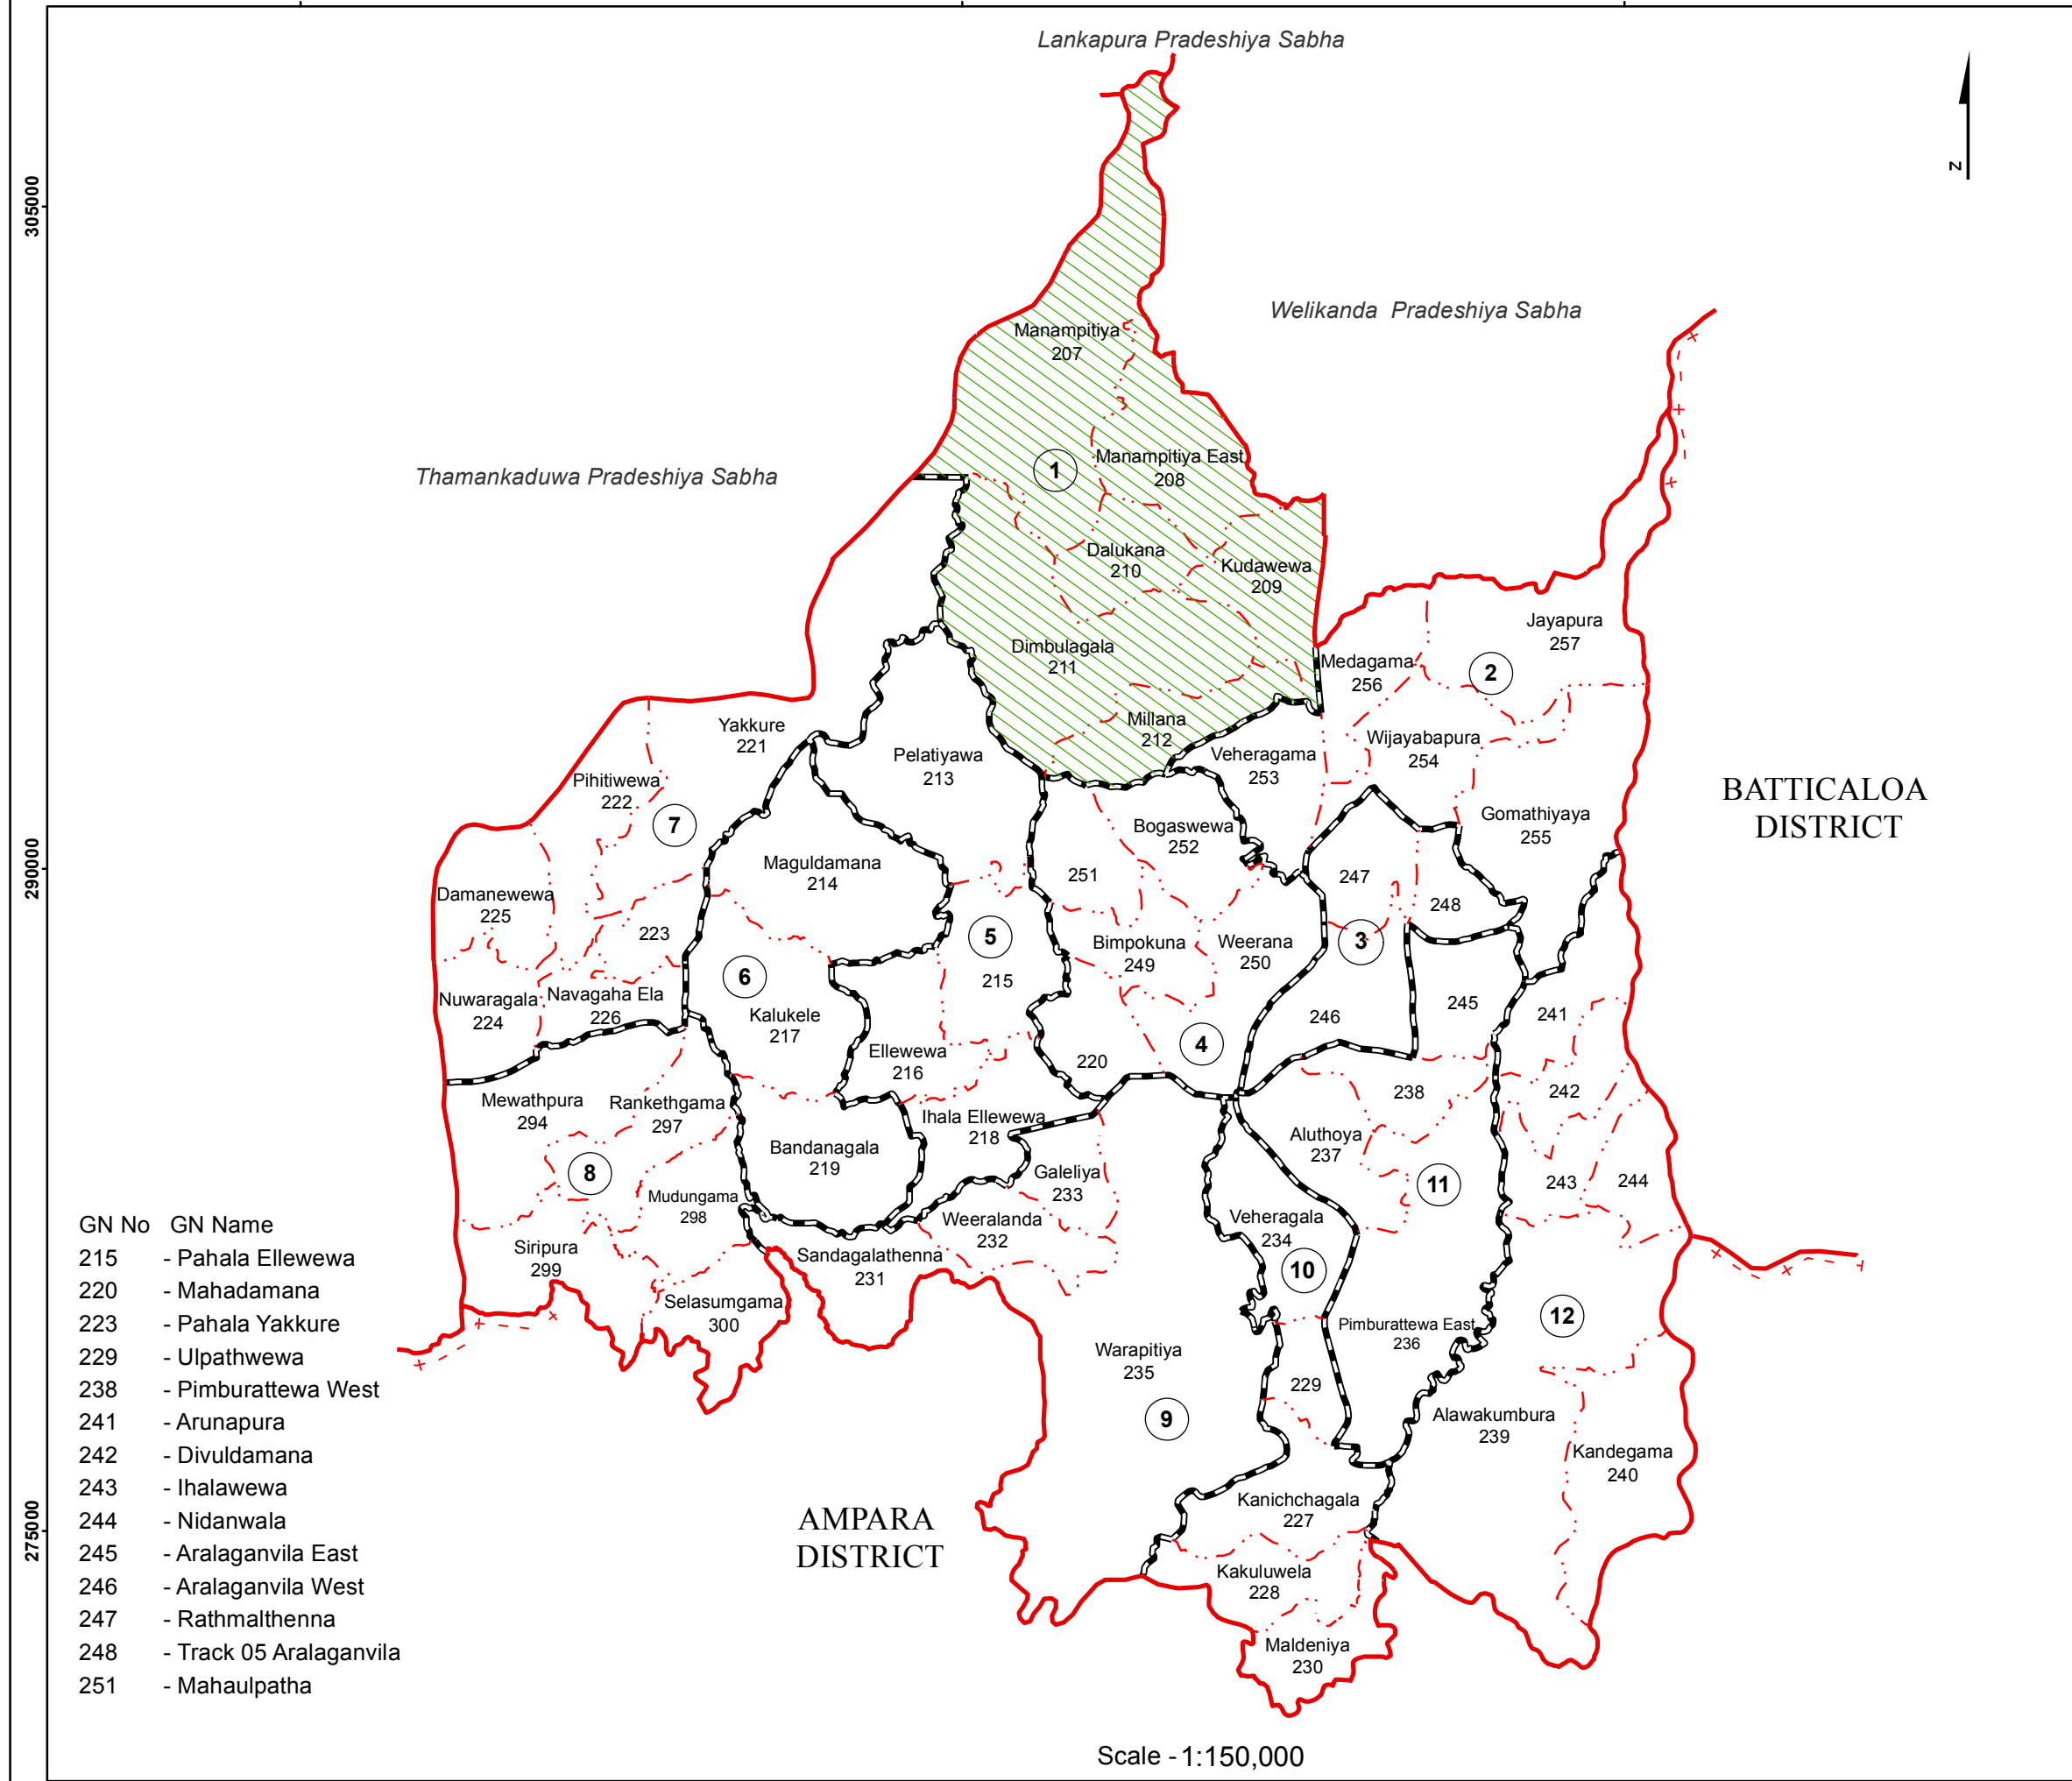

Ward Map of Dimbulagala Pradeshiya Sabha - Polonnaruwa District

Ref. No : NDC / 21 / 06

Dimbulagala Pradeshiya Sabha	
Ward No	Ward Name
1	Dimbulagala
2	Wijayabapura
3	Aralaganvila
4	Bogaswewa
5	Ellewewa
6	Kalukele
7	Yakkure
8	Siripura
9	Galeliya
10	Veheragala
11	Pimburaththawa
12	Alawakumbura

GN No	GN Name
215	- Pahala Ellewewa
220	- Mahadamana
223	- Pahala Yakkure
229	- Ulpathwewa
238	- Pimburattewa West
241	- Arunapura
242	- Divuldamana
243	- Ihalawewa
244	- Nidanwala
245	- Aralaganvila East
246	- Aralaganvila West
247	- Rathmalthenna
248	- Track 05 Aralaganvila
251	- Mahaulpatha

Legend	
	Province Boundary
	District Boundary
	DS Boundary
	GN Boundary
	Polling Division Boundary
	PS Boundary
	MC / UC Boundary
	Ward Boundary
	Multi Member Ward

Prepared by Survey Department of Sri Lanka

Data Source:
National Delimitation Committee for Local Authorities - 2013
Ministry of Local Government and Provincial Councils

Scale - 1:150,000