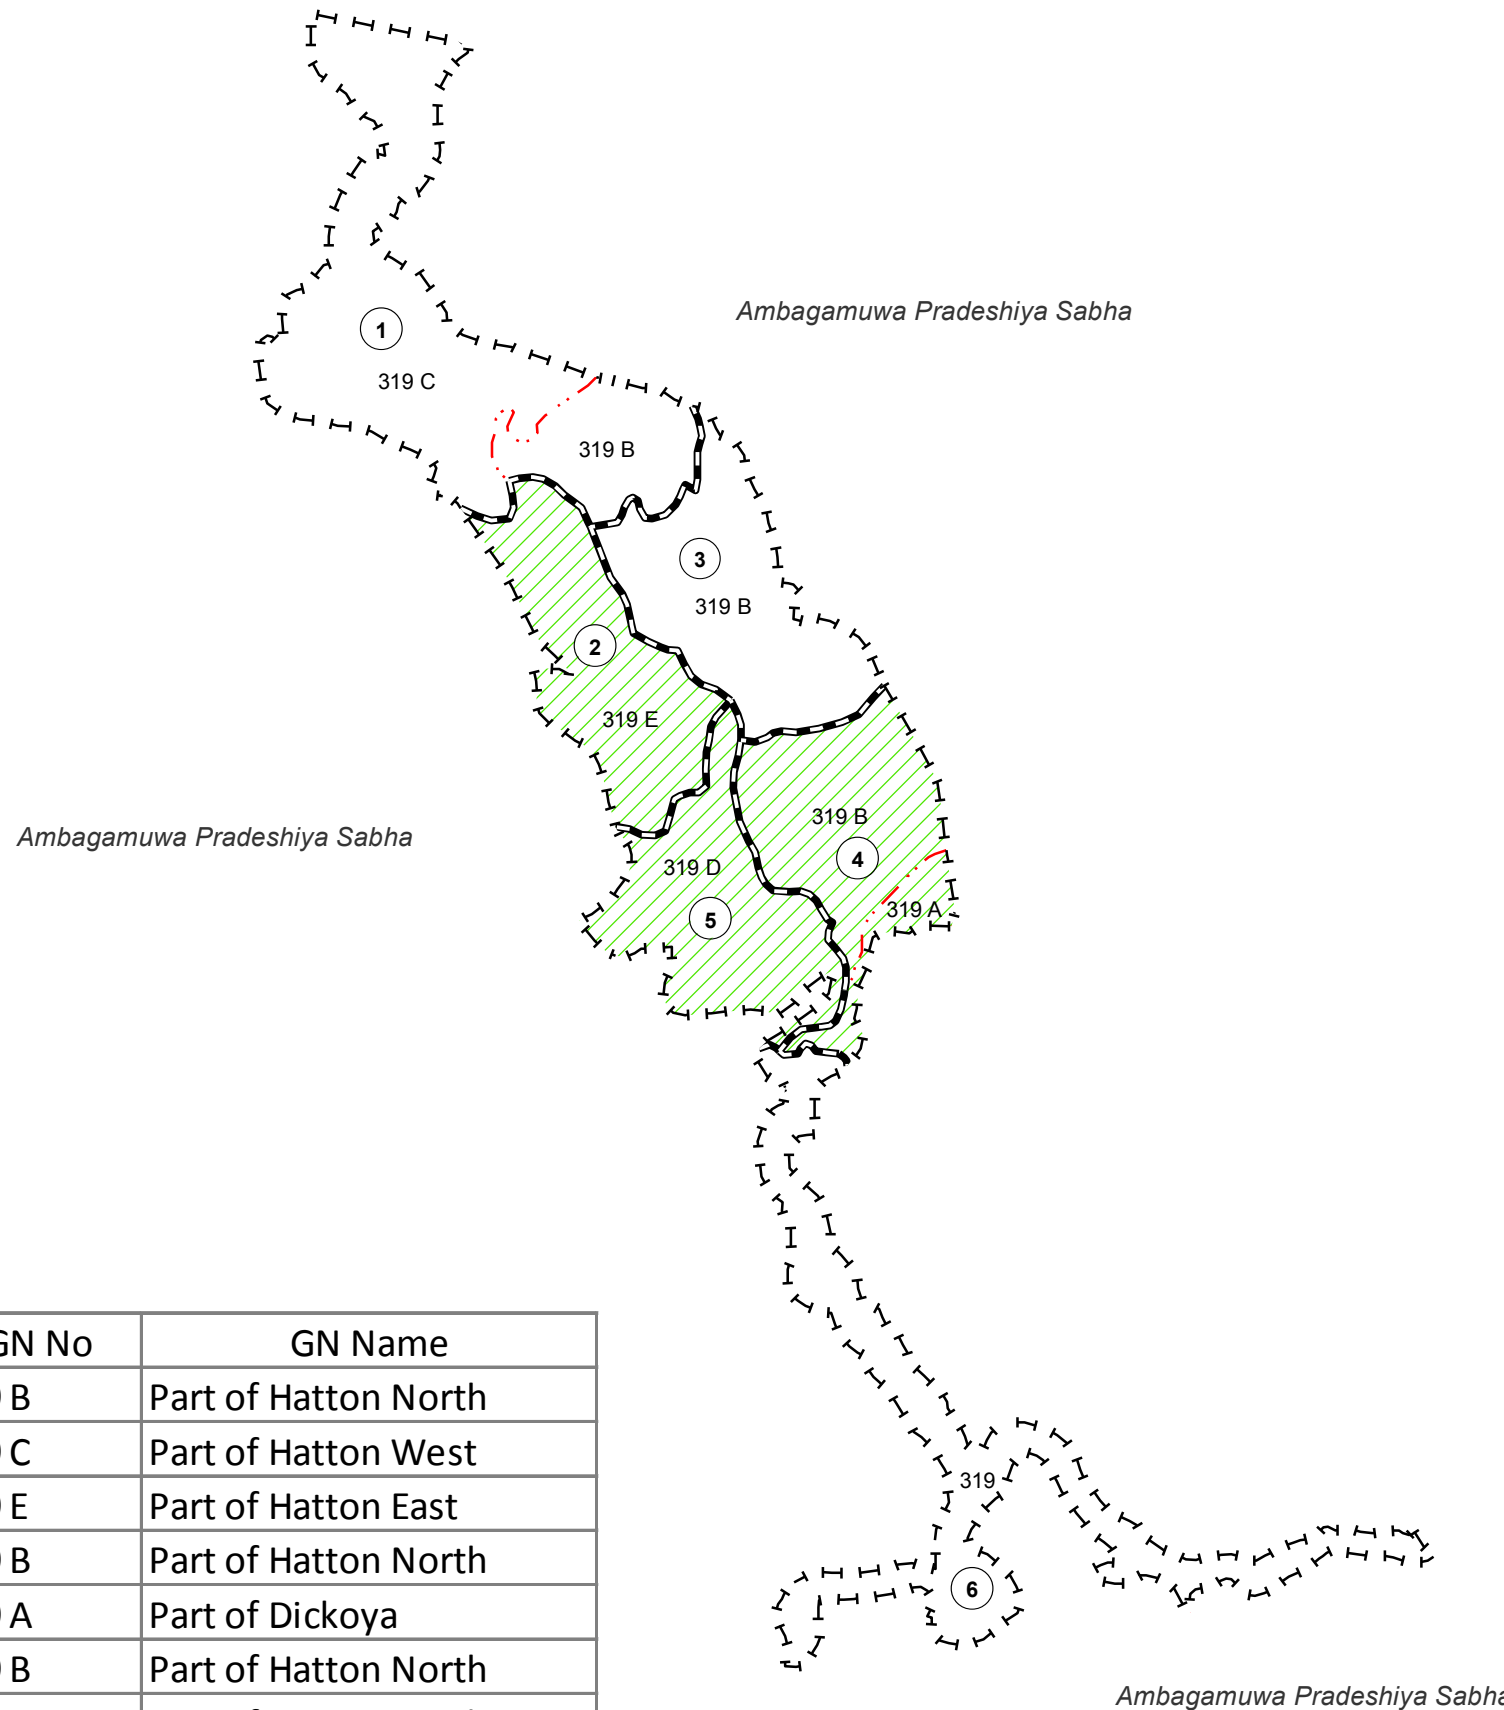

Ward Map of Hatton-Dikoya Urban Council - Nuwara Eliya District

Ref. No : NDC / 06 / 02

Hatton-Dikoya Urban Council	
Ward No	Ward Name
1	Wilfredpura
2	Ariyagama
3	Ponnagar
4	Hatton
5	Dunbar
6	Dikoya

Ward No	GN No	GN Name
1	319 B	Part of Hatton North
	319 C	Part of Hatton West
2	319 E	Part of Hatton East
3	319 B	Part of Hatton North
4	319 A	Part of Dickoya
	319 B	Part of Hatton North
5	319 D	Part of Hatton South
6	319	Part of Dikoya South

Scale - 1:20,000

Legend	
+ - - +	Province Boundary
. + . +	District Boundary
- . . -	DS Boundary
- . . -	GN Boundary
● - ● - ● -	Polling Division Boundary
—	PS Boundary
- - - -	MC / UC Boundary
—	Ward Boundary
▨	Multi Member Ward

Prepared by Survey Department of Sri Lanka

 Data Source:

 National Delimitation Committee for Local Authorities - 2013

 Ministry of Local Government and Provincial Councils