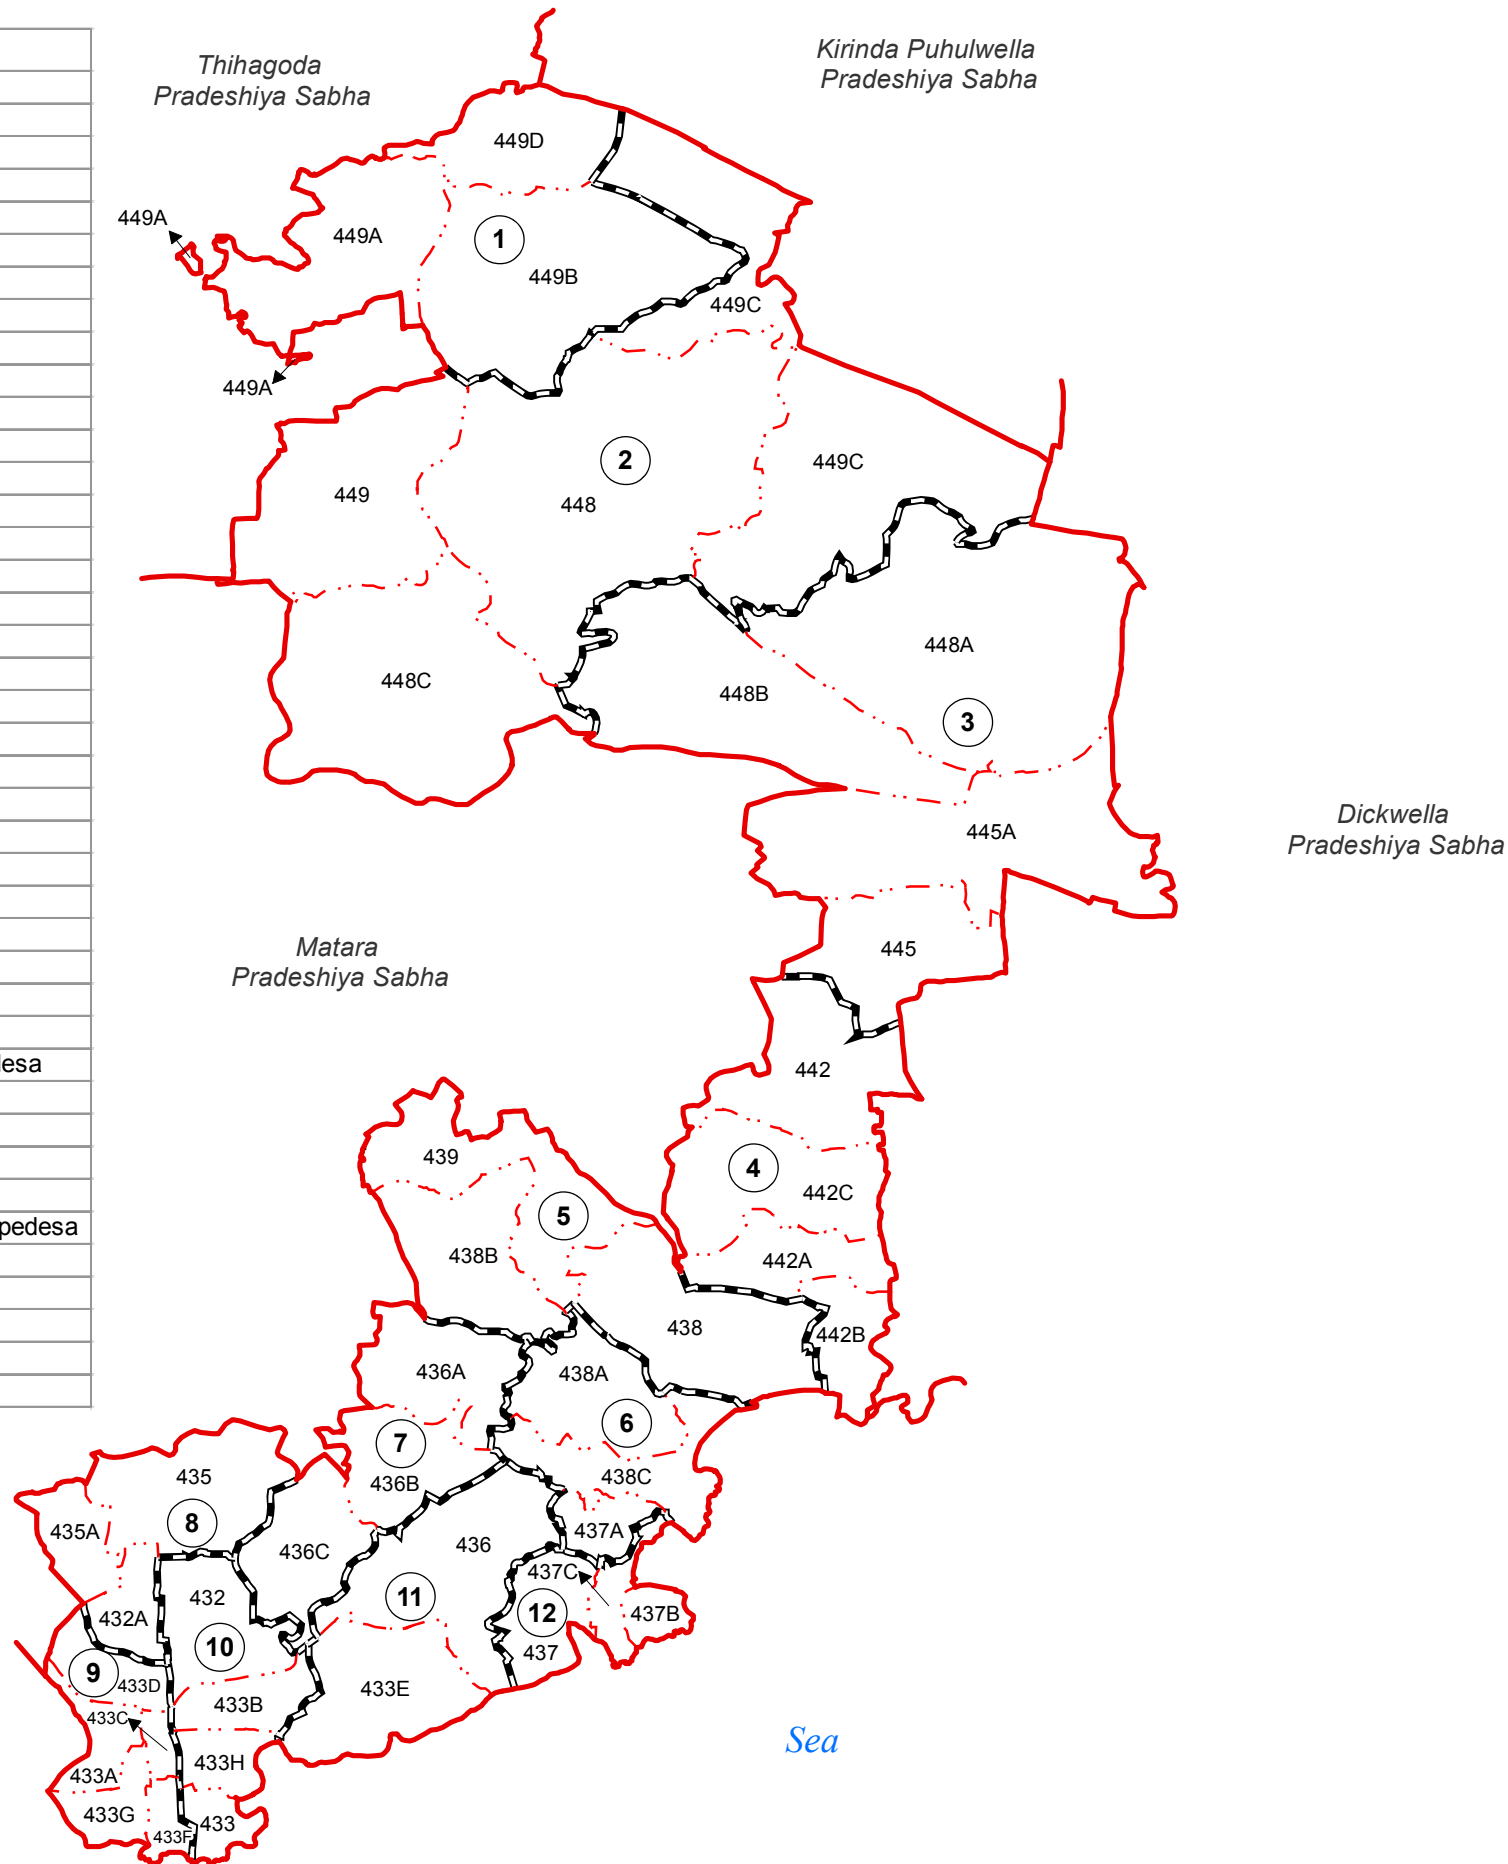

Ward Map of Devinuwara Pradeshiya Sabha - Matara District

Ref. No : NDC / 08 / 14

WARD No	GN No	GN Name
1	449A	Kadawedduwa West
	449B	Kadawedduwa East
	449D	Walbulughahena
2	448	Uda Aparekka
	448C	Agarawala
	449	Palle Aparekka
3	449C	Aparekka North
	445	Pathegama North
	445A	Pathegama East
4	448A	Uda Aparekka East
	448B	Beddegammedda
	442	Naotunna
5	442A	Naotunna Central
	442B	Naotunna South
	442C	Naotunna North
6	438	Thalalla South
	438B	Thalalla East
7	439	Thalalla North
	437A	Gandara East
	438A	Thalalla Central
8	438C	Thalalla
	436A	Delgalla
	436B	Kapugama North
9	436C	Kapugama Central
	432A	Devinuwara Central
	435	Kapugama West
10	435A	Gandarawatta South
	433A	Devinuwara West
	433C	Devinuwara
11	433D	Devinuwara Nugegoda
	433F	Devinuwara Sinhasana pedesa
	433G	Devinuwara Welegoda
12	432	Devinuwara North
	433	Devinuwara south
	433B	Devinuwara East
12	433H	Devinuwara Pradeepagara pedesa
	433E	Devinuwara Wawwa
	436	Kapugama East
12	437	Gandara West
	437B	Gandara South
	437C	Gandara Central

Devinuwara Pradeshiya Sabha

WARD No	WARD Name
1	Kadawedduwa
2	Uda Aparekka
3	Pathegama
4	Naotunna
5	Thalalla North
6	Thalalla
7	Kapugama
8	Kapugama West
9	Devinuwara
10	Devinuwara Point
11	Kapugama East
12	Gandara

Legend

- + - - - + Province Boundary
- . + . + . District Boundary
- . . - . DS Boundary
- - - - - GN Boundary
- - - - - Polling Division Boundary
- - - - - PS Boundary
- - - - - MC / UC Boundary
- - - - - Ward Boundary
- / / / / / Multi Member Ward

Prepared by Survey Department of Sri Lanka

Data Source:
National Delimitation Committee for Local Authorities - 2013/2016
Ministry of Local Government and Provincial Councils

Scale - 1:50,000

80000

175000