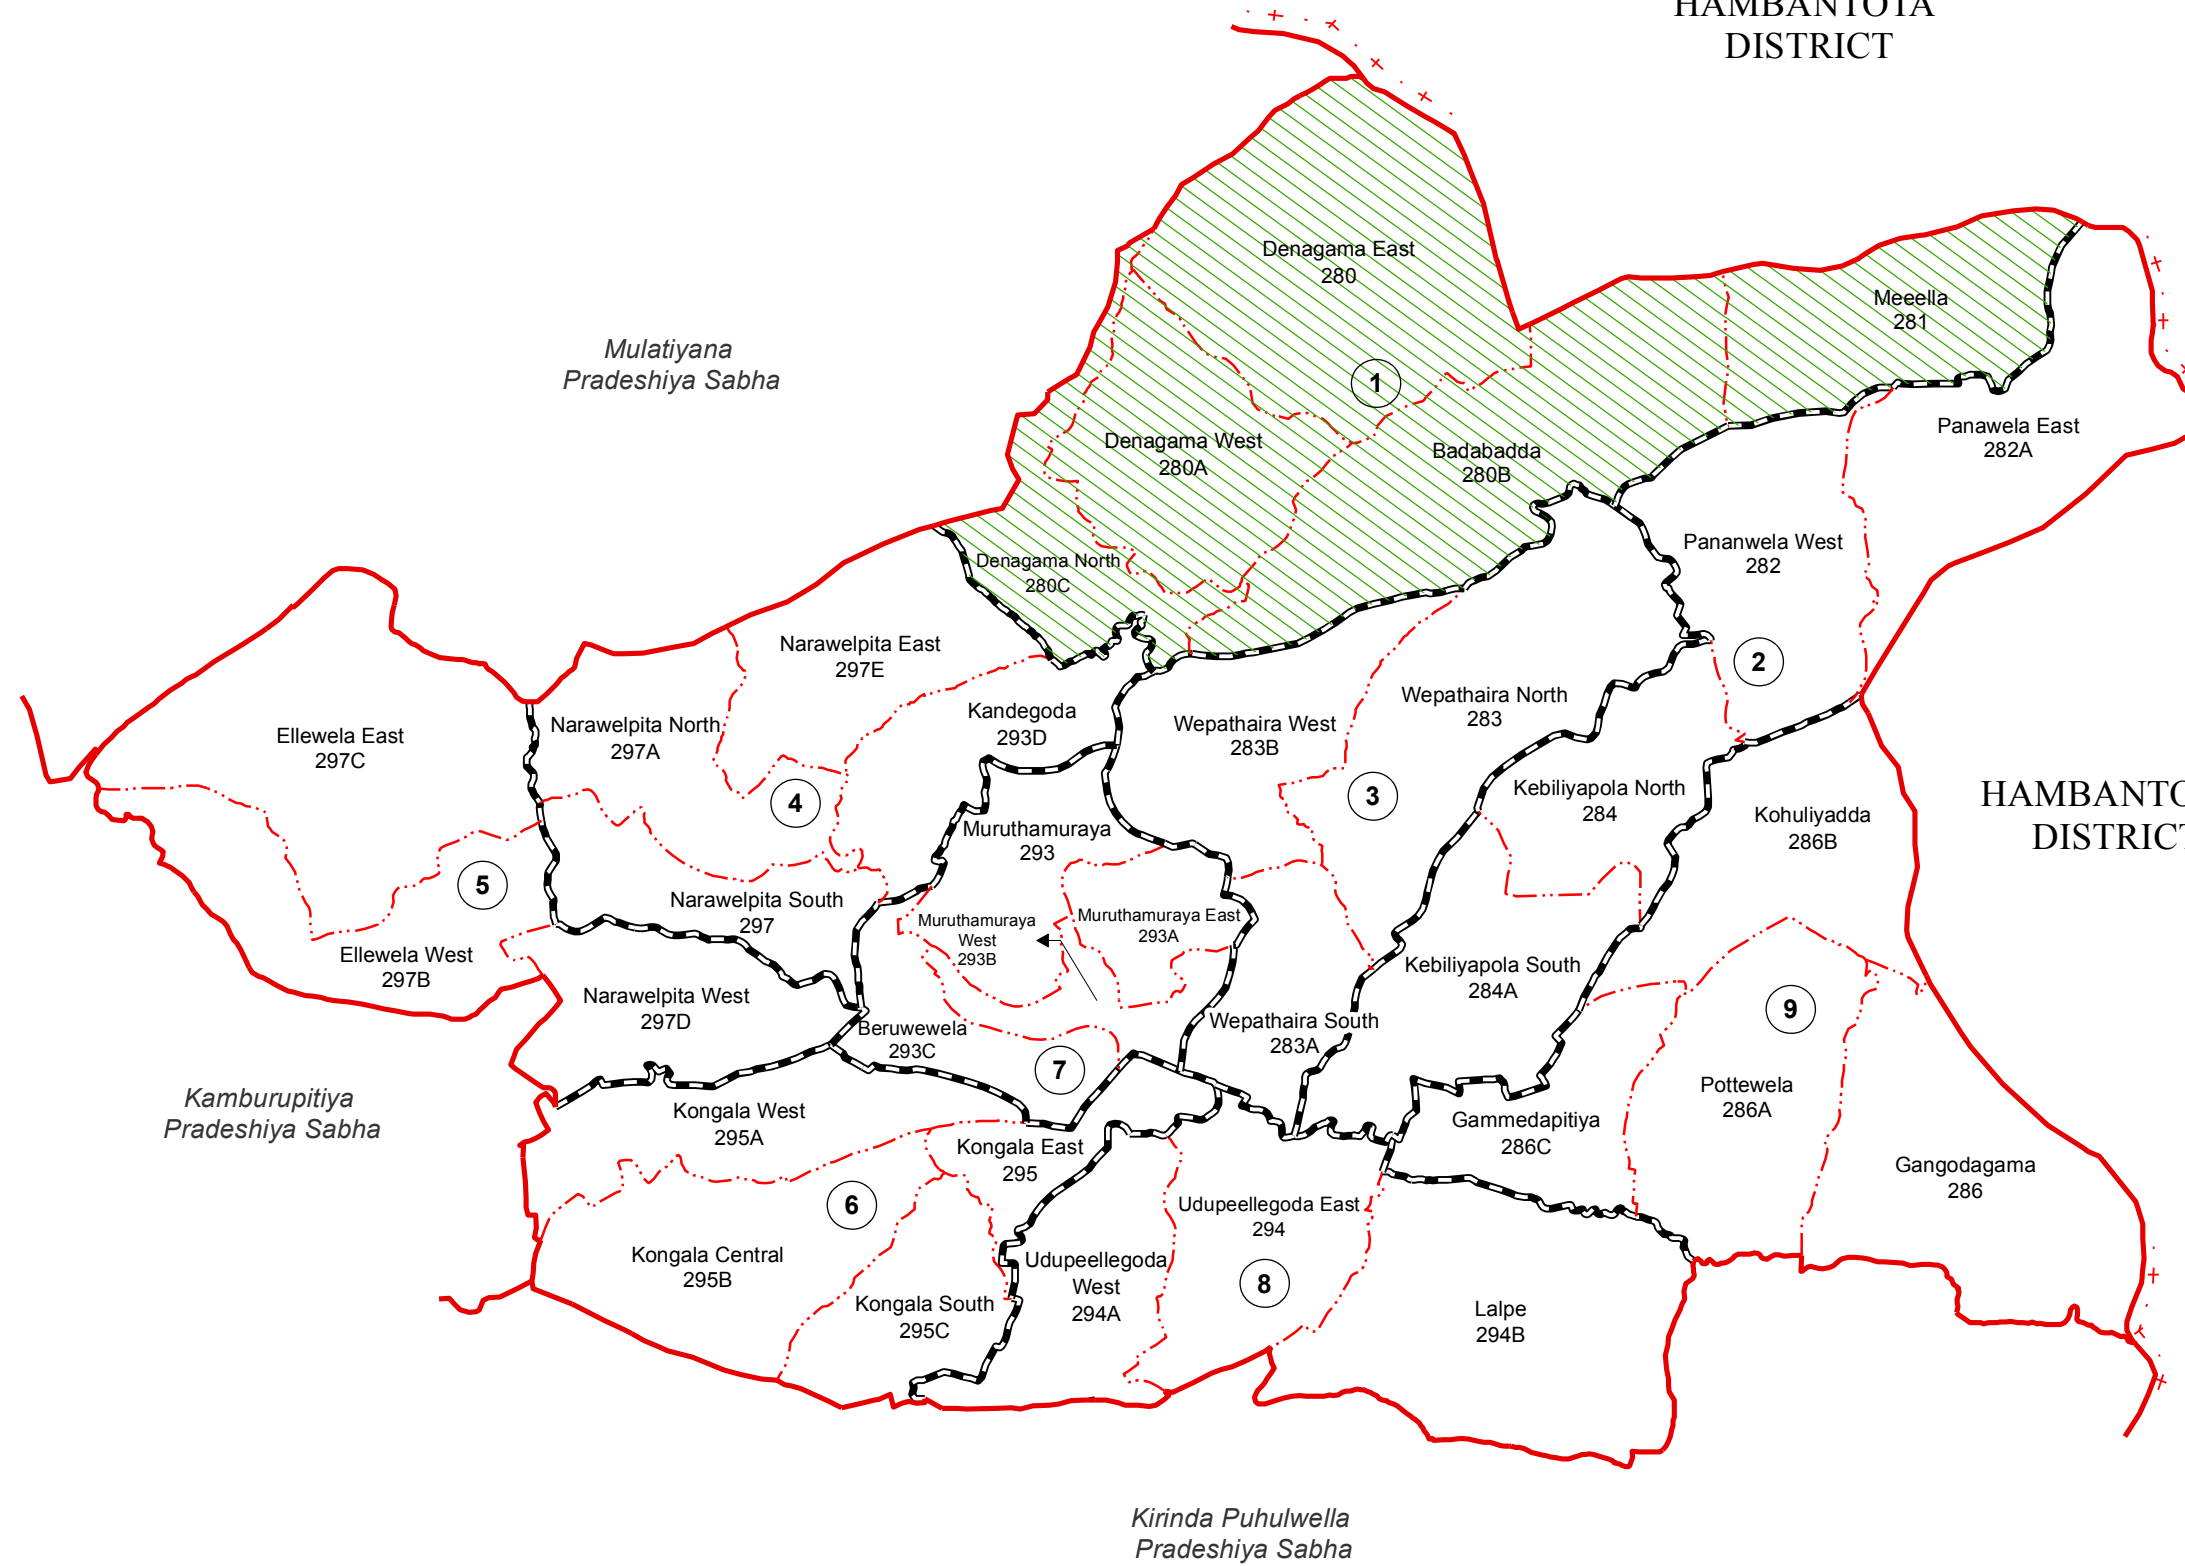

# Ward Map of Hakmana Pradeshiya Sabha - Matara District

Ref. No : NDC / 08 / 11

Hakmana Pradeshiya Sabha

HAMBANTOTA DISTRICT

HAMBANTOTA DISTRICT

## Hakmana Pradeshiya Sabha

WARD No	WARD Name
1	Denagama Mee Ella
2	Panangwela
3	Wepathaira
4	Narawelpita
5	Ellewela
6	Kongala
7	Muruthamuraya
8	Udapeellegoda
9	Gangodagama

### Legend

- + - - - Province Boundary
- . + . + . District Boundary
- . . . . DS Boundary
- . . . . GN Boundary
- - - - - Polling Division Boundary
- — — — PS Boundary
- | — | — | MC / UC Boundary
- — — — Ward Boundary
- ▨ Multi Member Ward

Prepared by Survey Department of Sri Lanka

Data Source:  
National Delimitation Committee for Local Authorities - 2013  
Ministry of Local Government and Provincial Councils

Scale - 1:40,000

190000