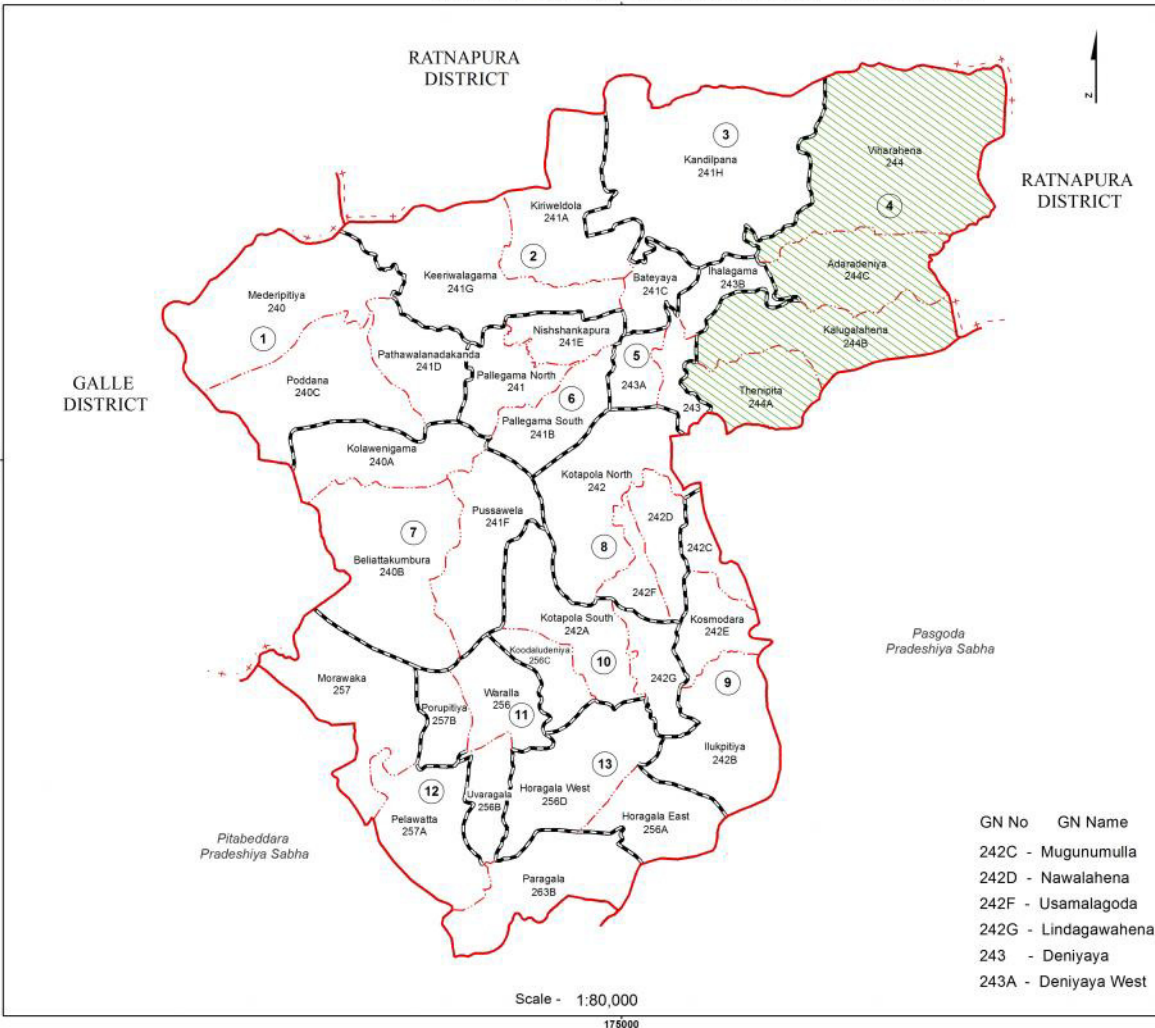

Ward Map of Kotapola Pradeshiya Sabha - Matara District

Ref. No : NDC / 08 / 04

**Kotapola Pradeshiya Sabha**

WARD No	WARD Name
1	Mederipitiya
2	Kiriweldola
3	Kandilpana
4	Thenipita
5	Deniyaya
6	Pallegama
7	Kolawenigama
8	Kotapola North
9	Ilukpitiya
10	Kotapola South
11	Waralla
12	Morawaka
13	Horagala

**Legend**

- Province Boundary
- District Boundary
- DS Boundary
- GN Boundary
- Polling Division Boundary
- PS Boundary
- MC / UC Boundary
- Ward Boundary
- Multi Member Ward

GN No	GN Name
242C	- Mugunumulla
242D	- Nawalahena
242F	- Usamalagoda
242G	- Lindagawahena
243	- Deniyaya
243A	- Deniyaya West

Scale - 1:80,000  
175000

Prepared by Survey Department of Sri Lanka  
Data Source: National Delimitation Committee for Local Authorities - 2013 / 2016  
Ministry of Local Government and Provincial Councils