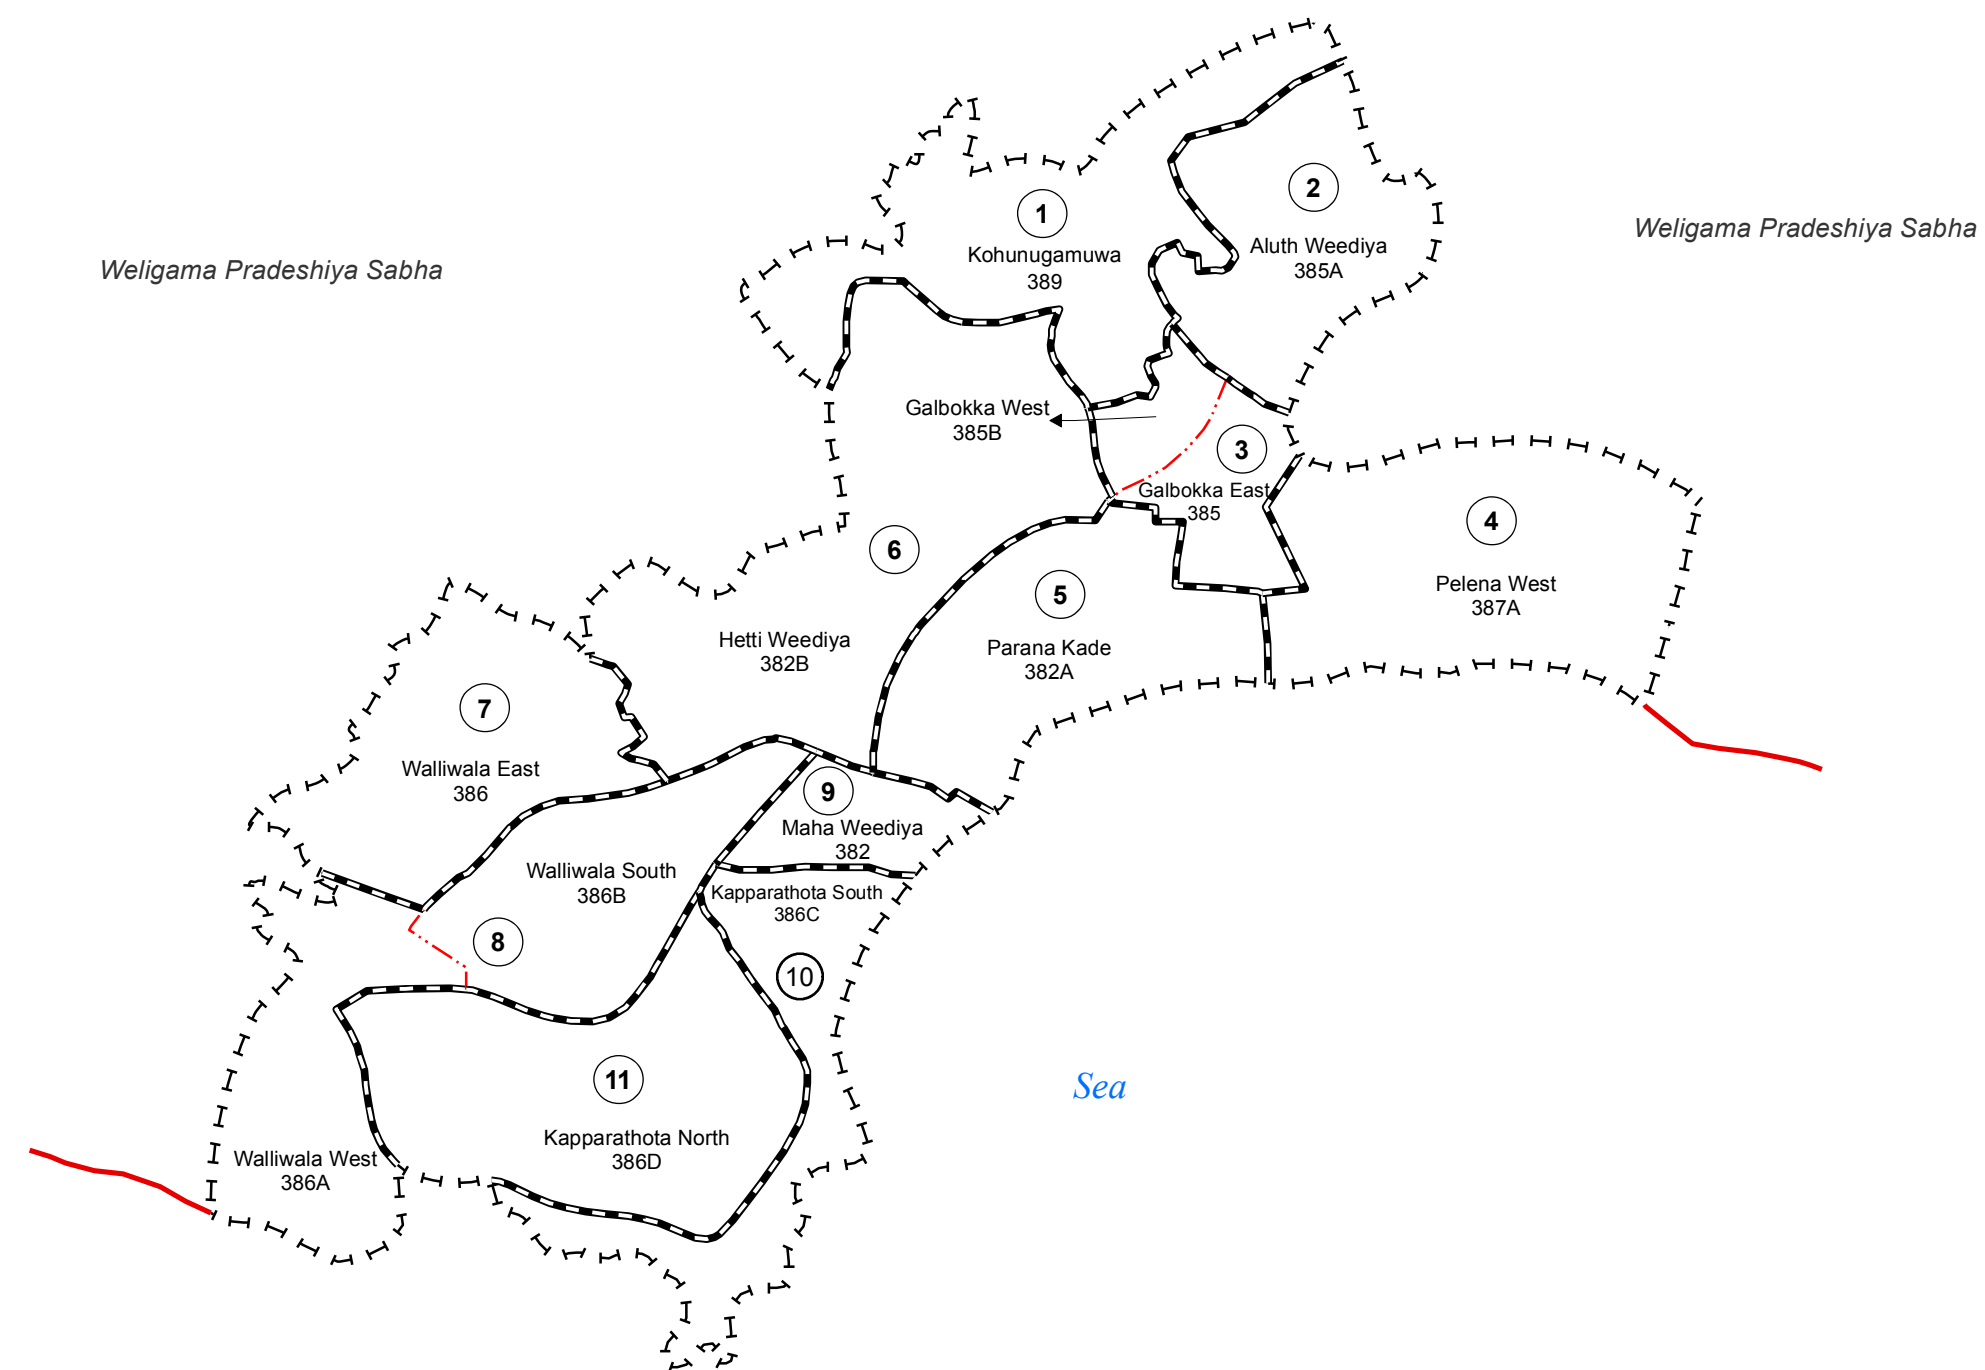

Ward Map of Weligama Urban Council - Matara District

Ref. No : NDC / 08 / 02

Weligama Urban Council

Weligama Urban Council

WARD No	WARD Name
1	Kohunugamuwa
2	Aluth Weediya
3	Galbokka
4	Pelena West
5	Parana Kade
6	Hetti Weediya
7	Walliwala East
8	Walliwala West
9	Maha Weediya
10	Kapparithota South
11	Kapparithota North

Legend

- Province Boundary
- District Boundary
- DS Boundary
- GN Boundary
- Polling Division Boundary
- PS Boundary
- MC / UC Boundary
- Ward Boundary
- Multi Member Ward

Prepared by Survey Department of Sri Lanka

Data Source:
National Delimitation Committee for Local Authorities - 2013
Ministry of Local Government and Provincial Councils

Scale - 1:20,000

85000

160000