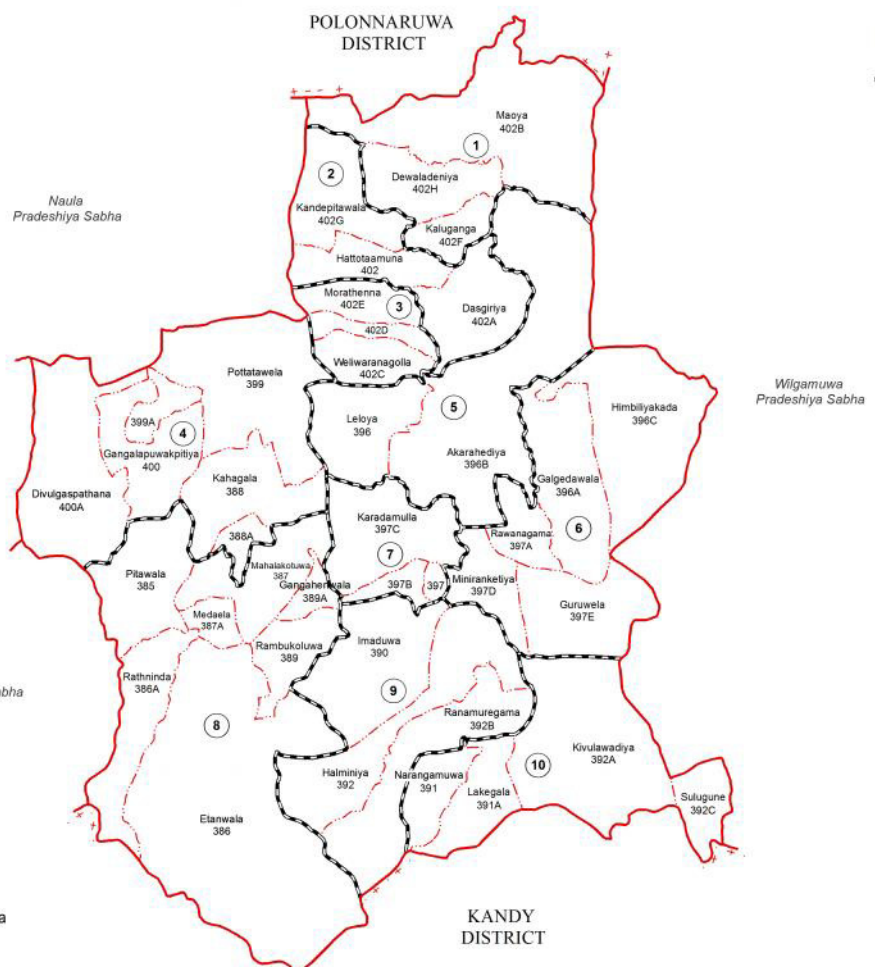

Ward Map of Laggala Pallegama Pradeshiya Sabha - Matale District

Ref. No : NDC / 05 / 08

Laggala-Pallegama Pradeshiya Sabha

WARD No	WARD Name
1	Kaluganga
2	Hattotaamuna
3	Moratenna
4	Ilukkumbura
5	Akarehediya
6	Guruwela
7	Pallegama
8	Mahalakotuwa
9	Halminiya
10	Narangamuwa

GN No	GN Name
388A	Ilukkumbura
389A	Gangahenwala
397	Laggala Pallegama
397B	Gonawala
399A	Dammanthena
402D	Wellewala

Scale - 1:120,000

Legend

- +---+ Province Boundary
- +--+ District Boundary
- - - - - DS Boundary
- - - - - GN Boundary
- - - - - Polling Division Boundary
- - - - - PS Boundary
- ==== MC / UC Boundary
- Ward Boundary
- Multi Member Ward

Prepared by Survey Department of Sri Lanka
 Data Source: National Delimitation Committee for Local Authorities - 2013 / 2016
 Ministry of Local Government and Provincial Councils