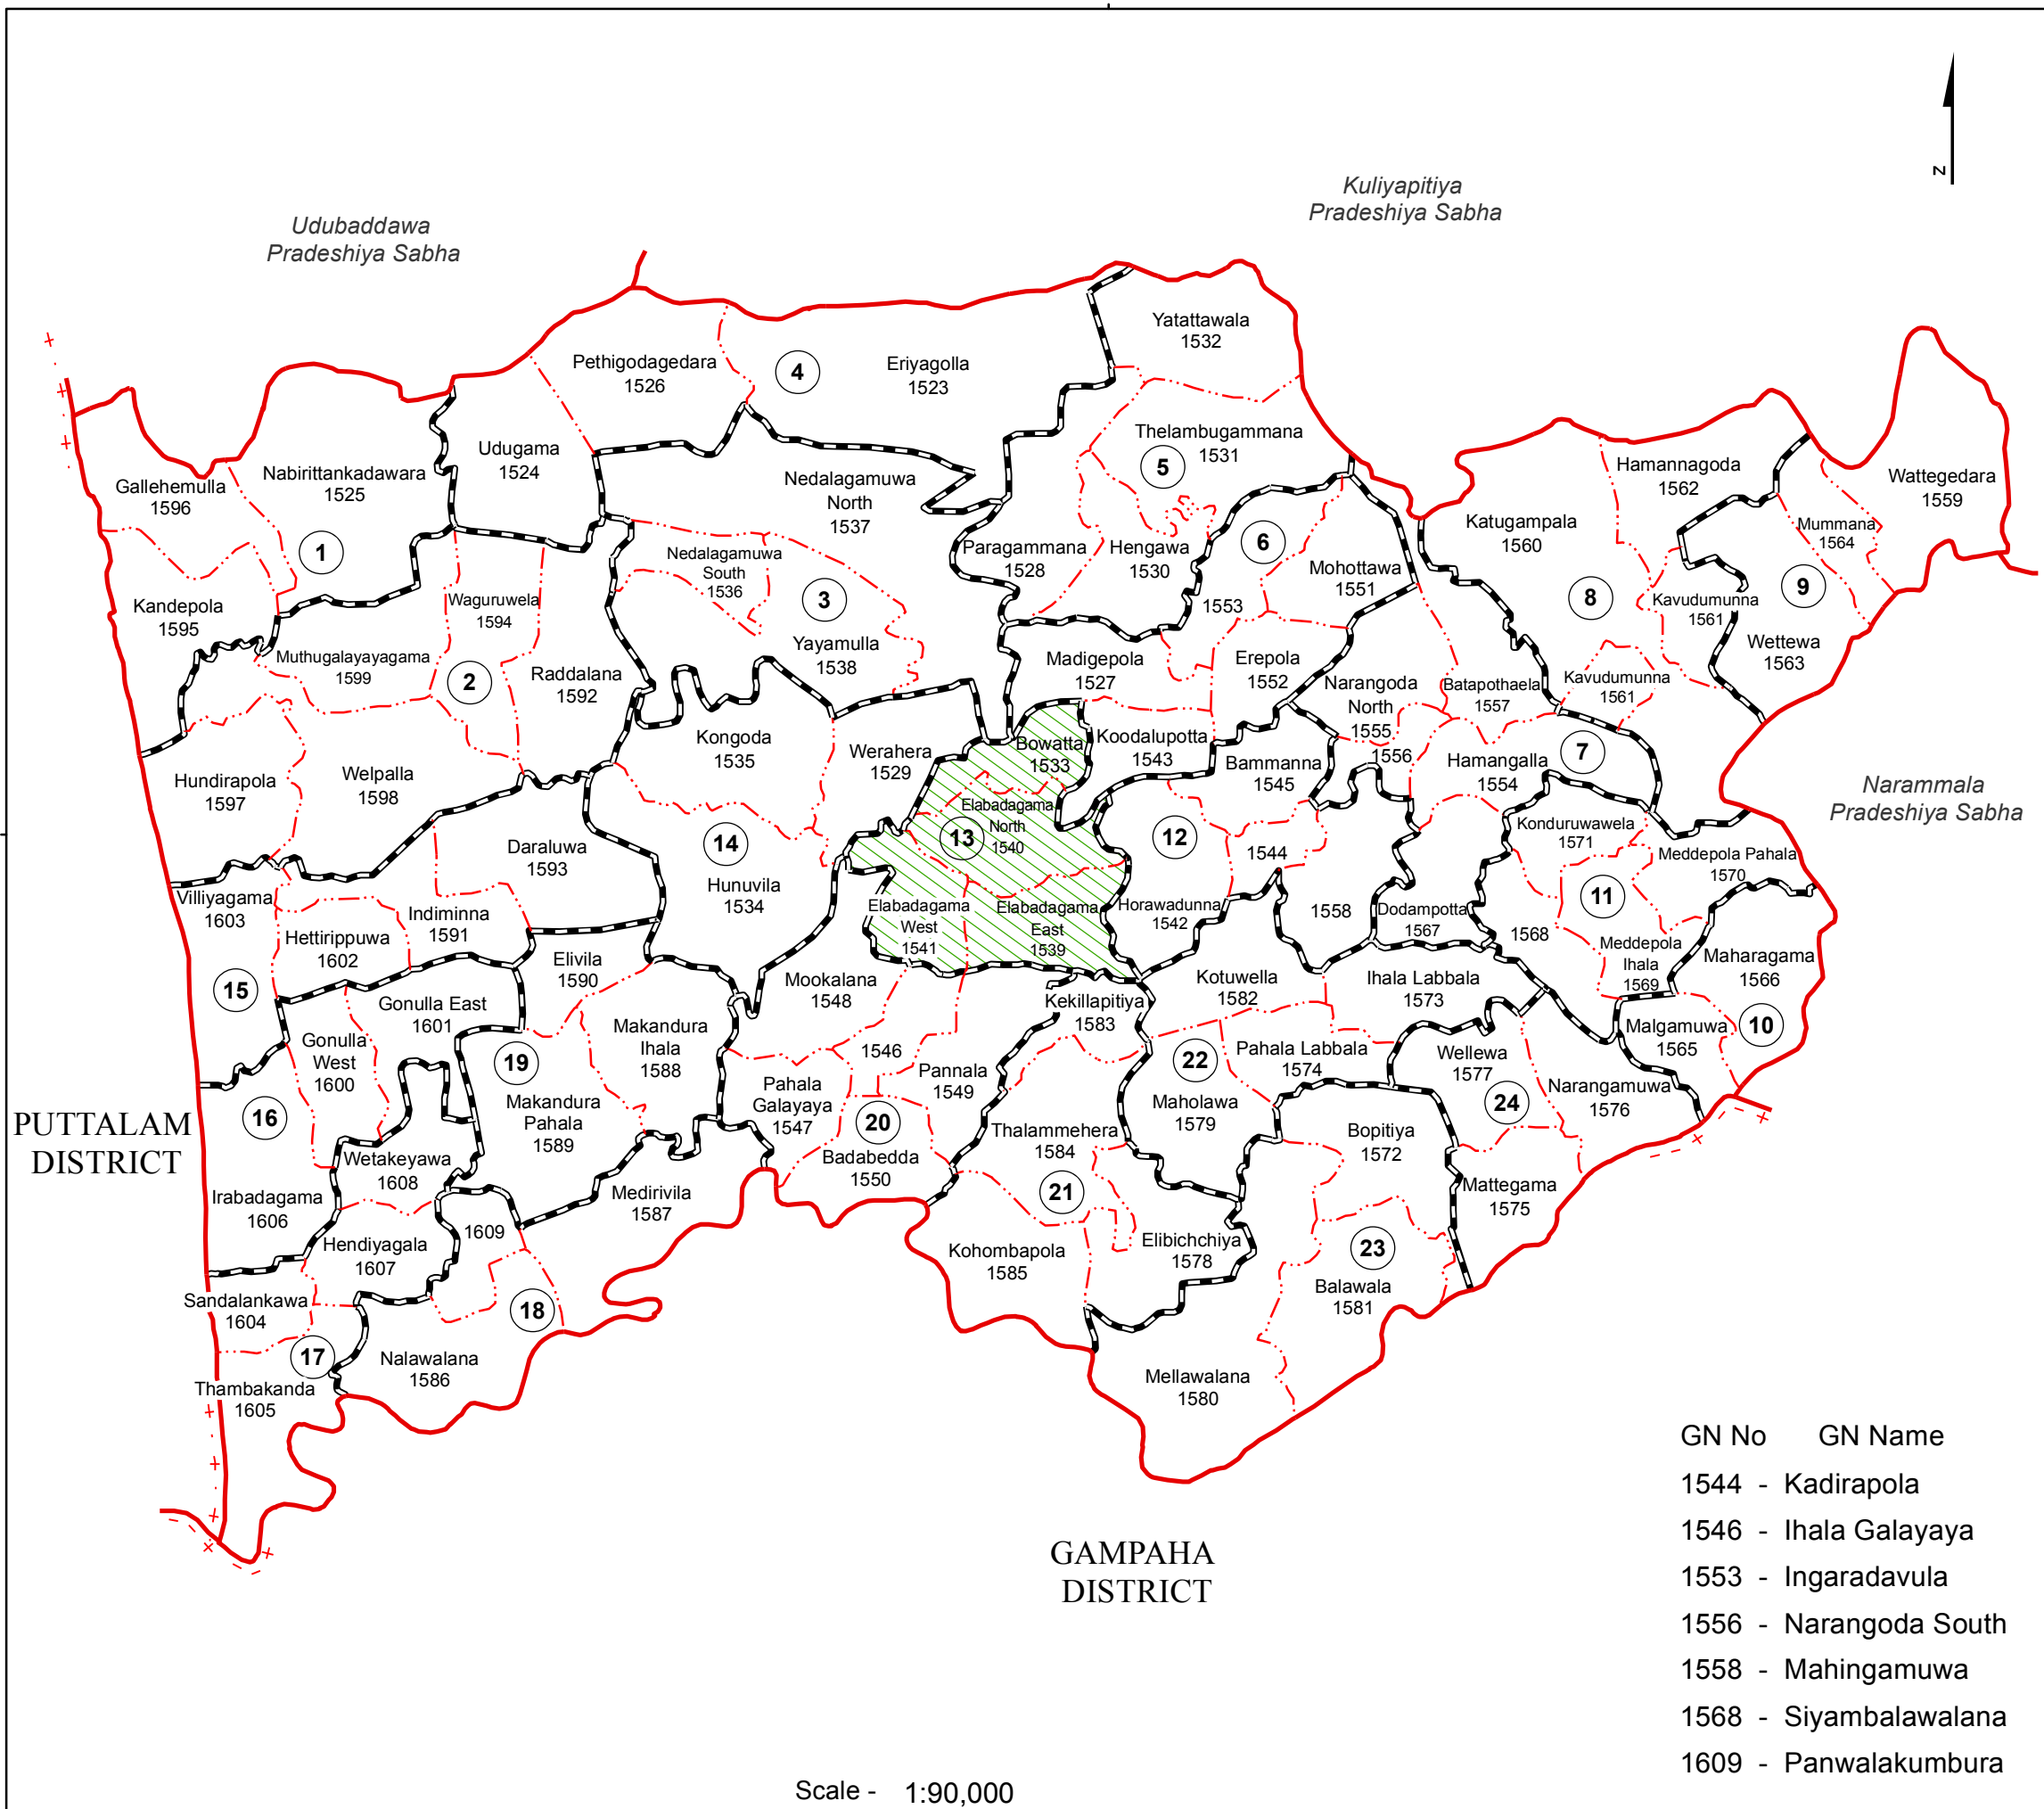

# Ward Map of Pannala Pradeshiya Sabha - Kurunegala District

Ref. No : NDC / 18 / 14

Pannala Pradeshiya Sabha

## Pannala Pradeshiya Sabha

WARD No	WARD Name
1	Gallehemulla
2	Welpalla
3	Nadalagamuwa
4	Eriyagolla
5	Paragammana
6	Ingaradavula
7	Hamangalla
8	Katugampala
9	Wettewa
10	Malgamuwa
11	Meddepola
12	Bammanna
13	Elabadagama
14	Kongoda
15	Daraluwa
16	Gonulla
17	Sadalankawa
18	Nalawalana
19	Makadura
20	Pannala
21	Thalammehera
22	Labbala
23	Bopitiya
24	Mattegama

### Legend

- + - - - + Province Boundary
- . - - - . District Boundary
- . . . - DS Boundary
- - - - GN Boundary
- - - - ● Polling Division Boundary
- PS Boundary
- — — MC / UC Boundary
- — — Ward Boundary
- ▨ Multi Member Ward

Data Source:  
National Delimitation Committee for Local Authorities - 2013 / 2016  
Ministry of Local Government and Provincial Councils

Scale - 1:90,000