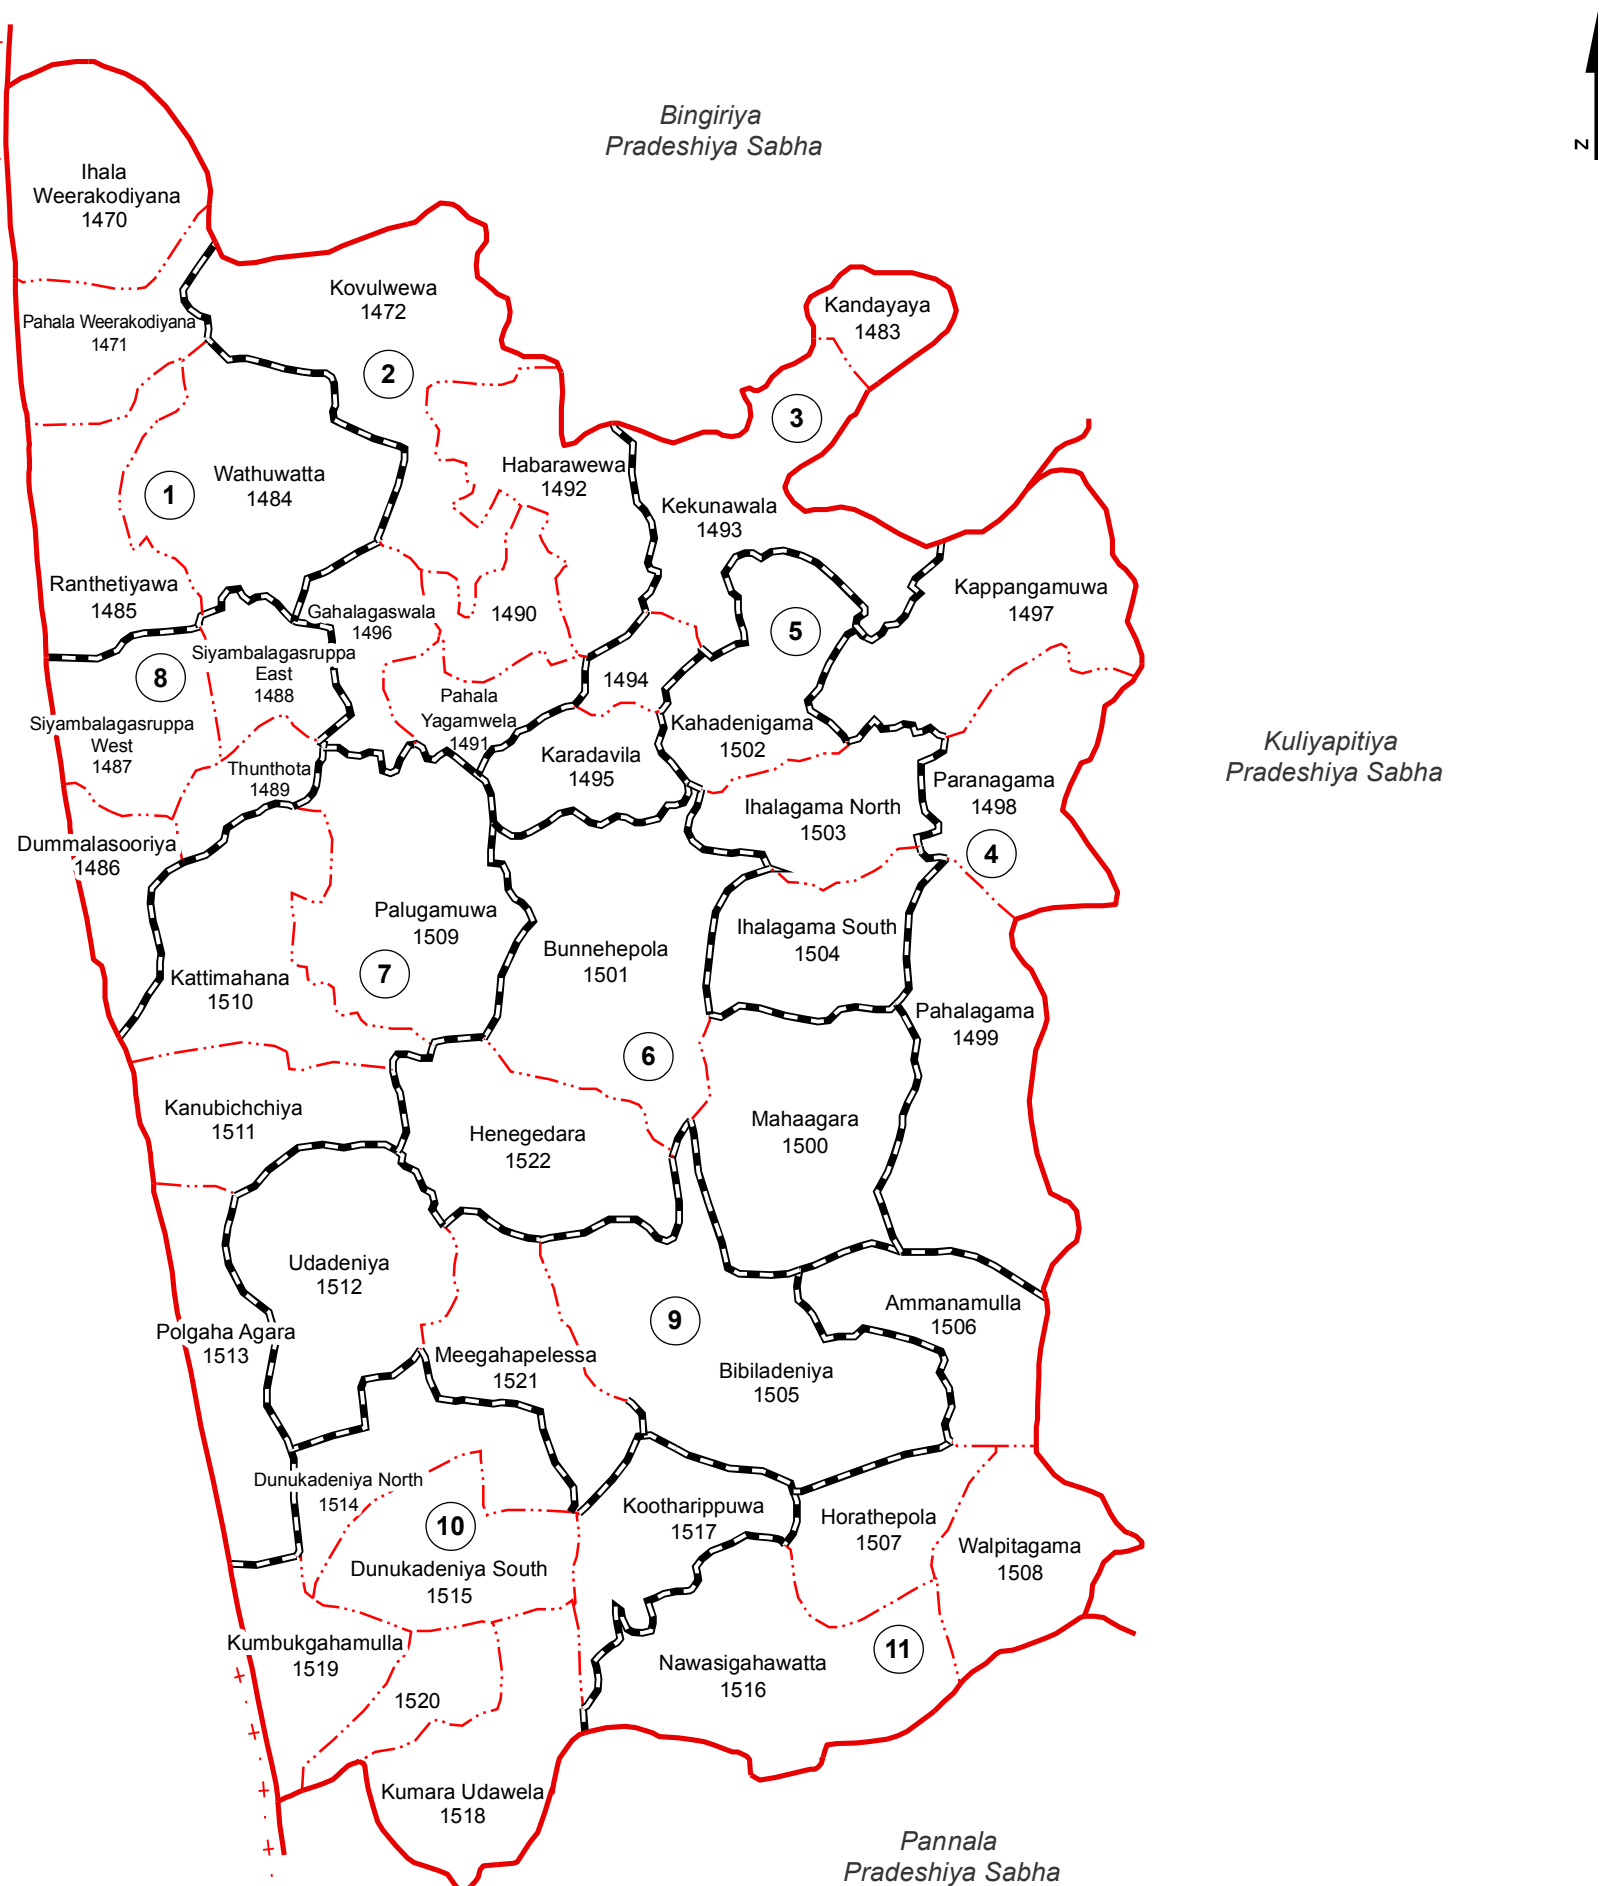

Ward Map of Udubaddawa Pradeshiya Sabha - Kurunegala District

Ref. No : NDC / 18 / 13

Udubaddawa Pradeshiya Sabha

Udubaddawa Pradeshiya Sabha

WARD No	WARD Name
1	Weerakodiyana
2	Yagamwela
3	Divurumpola
4	Kappangamuwa
5	Udubaddawa
6	Bunnehepola
7	Kattimahana
8	Dummalasooriya
9	Bibiladeniya
10	Dunukadeniya
11	Horathepola

Legend

- + - - - + Province Boundary
- . + . . . + District Boundary
- . - . - . DS Boundary
- - - - - GN Boundary
- - - - - Polling Division Boundary
- PS Boundary
- — — — MC / UC Boundary
- — — — Ward Boundary
- ▨ Multi Member Ward

 Prepared by Survey Department of Sri Lanka
 Data Source:
 National Delimitation Committee for Local Authorities - 2013 / 2016
 Ministry of Local Government and Provincial Councils

PUTTALAM DISTRICT

GN No	GN Name
1490	Ihala Yagamwela
1494	Divurumpola
1520	Ilippugamuwa

Scale - 1:70,000

100000

260000