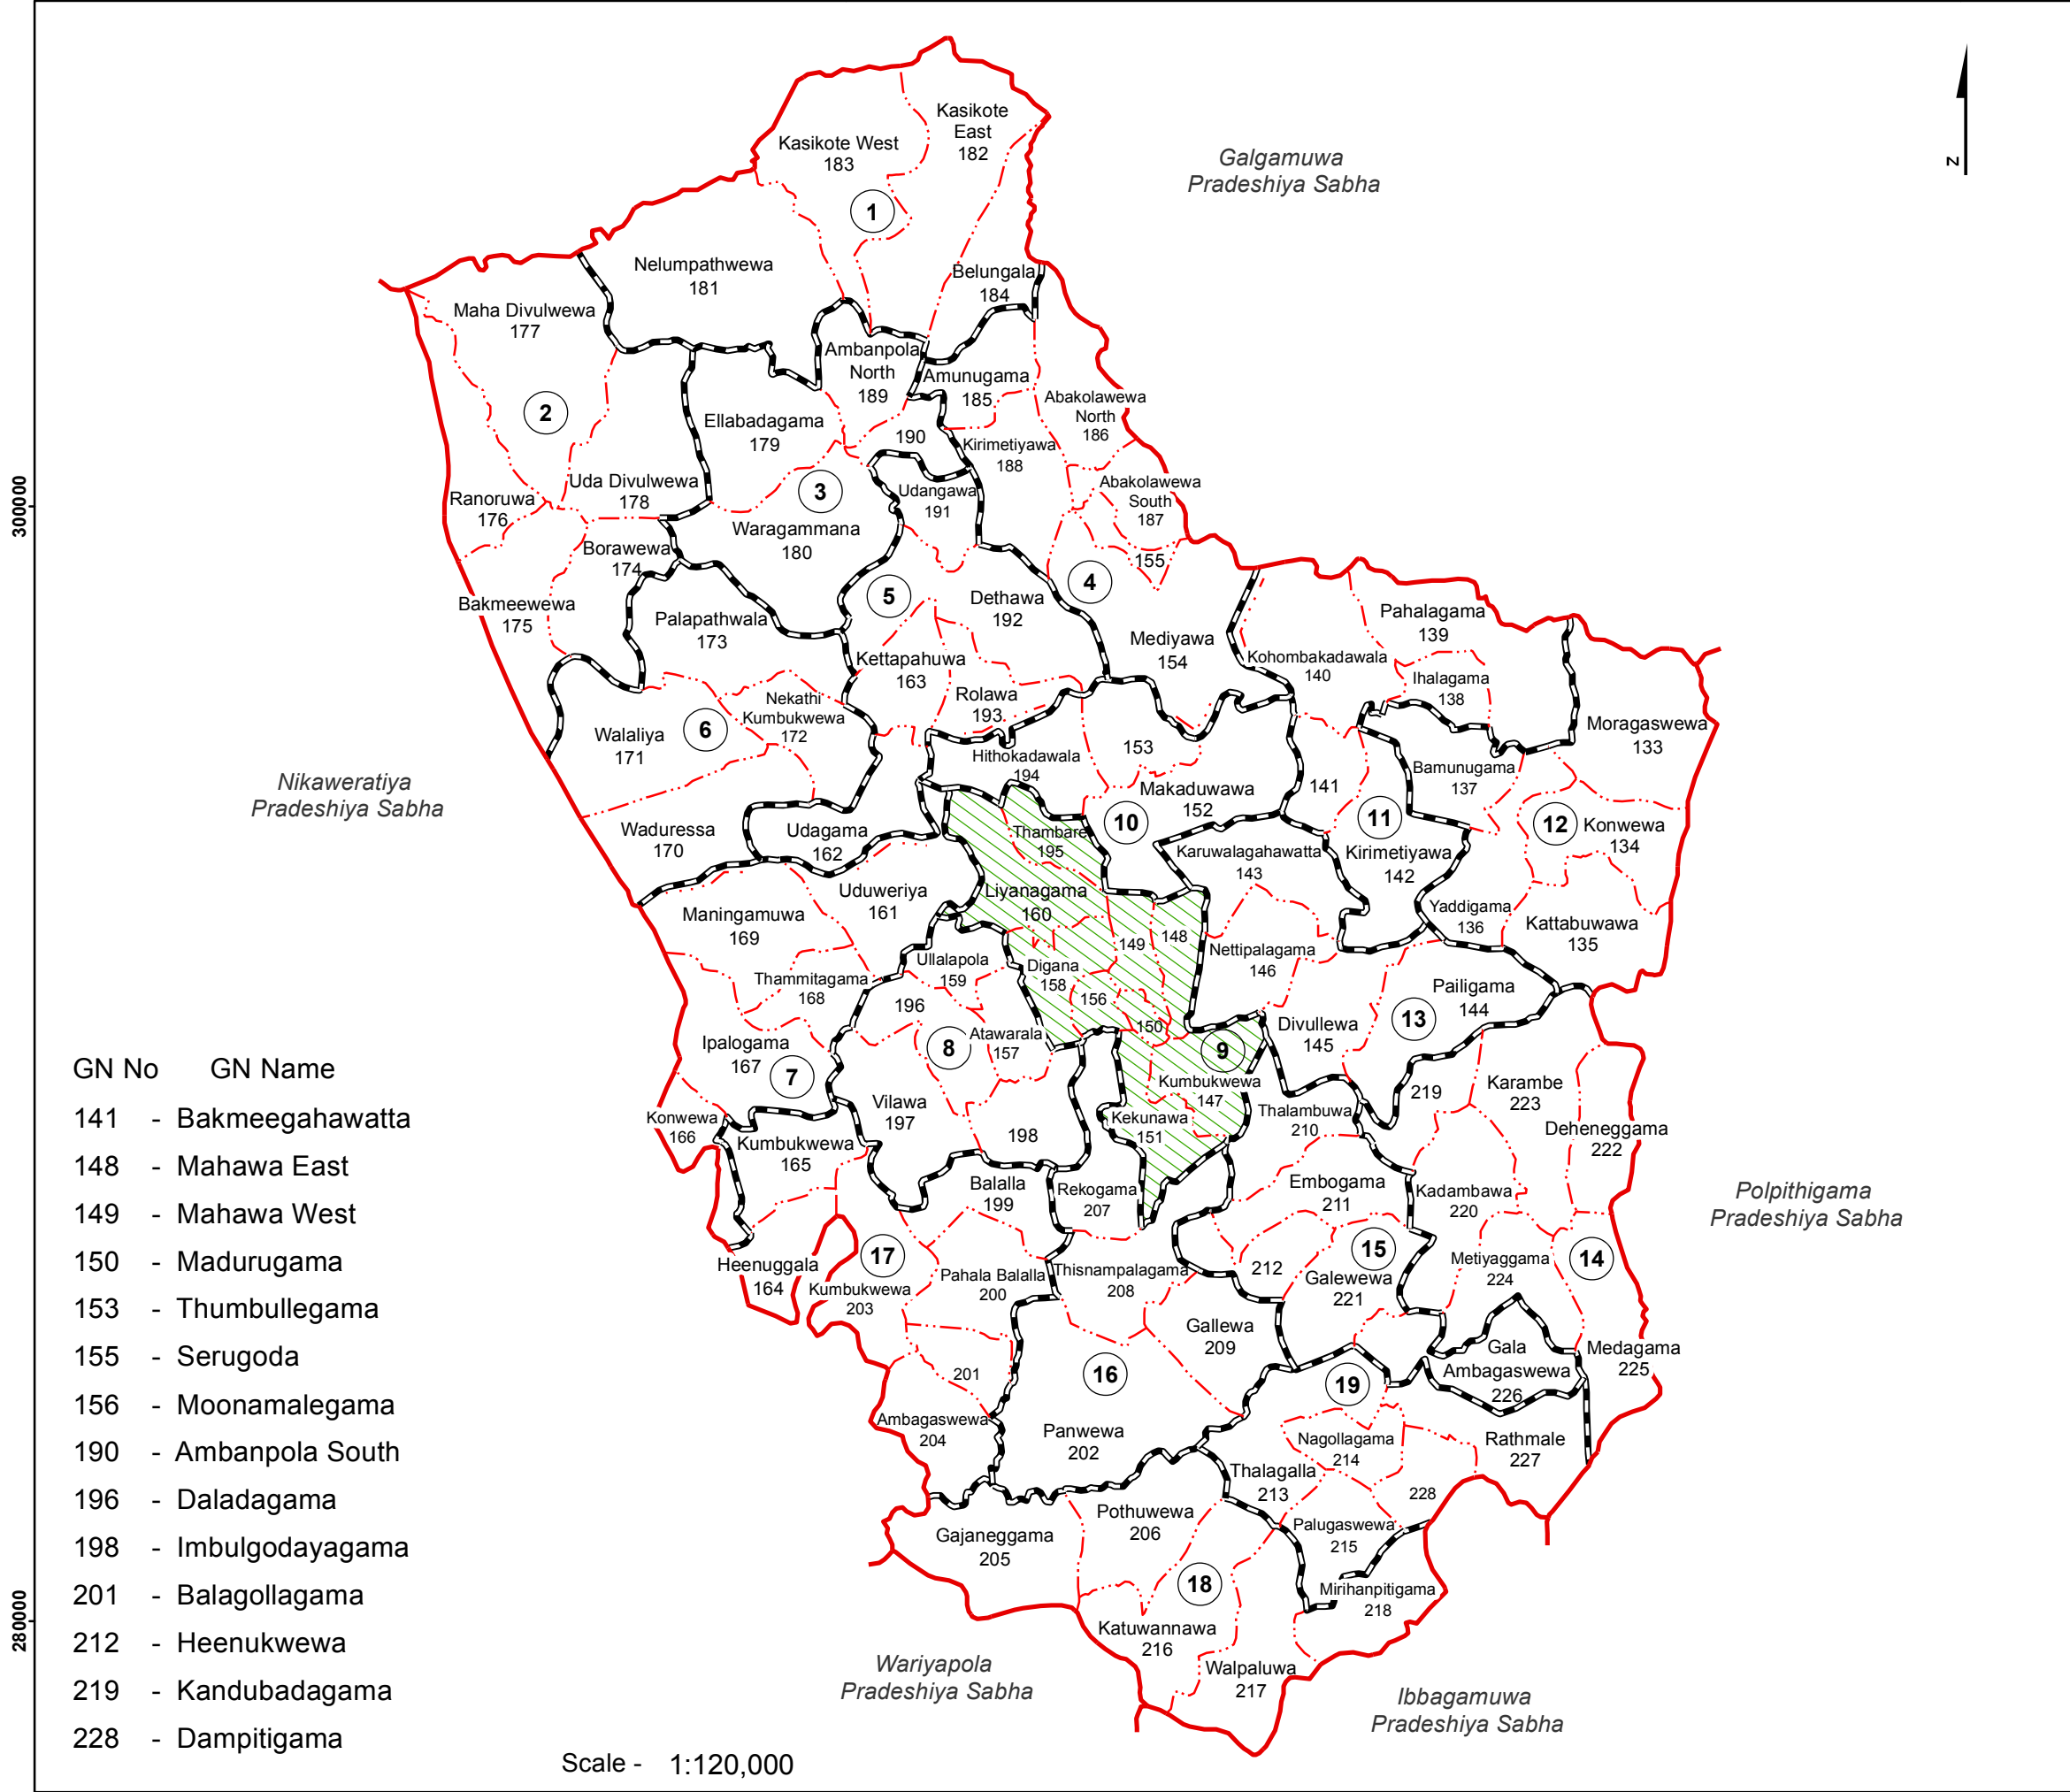

Ward Map of Mahawa Pradeshiya Sabha - Kurunegala District

Ref. No : NDC / 18 / 08

Mahawa Pradeshiya Sabha	
WARD No	WARD Name
1	Kasikote
2	Ranoruwa
3	Ambanpola
4	Abakolawewa
5	Kettapahuwa
6	Walaliya
7	Ipalogama
8	Daladagama
9	Mahawa
10	Thumbullegama
11	Ihalagama
12	Konwewa
13	Yapahuwa
14	Karambe
15	Embogama
16	Panwewa
17	Balalla
18	Katuwannawa
19	Nagollagama

Legend

- + - - + Province Boundary
- . - . - District Boundary
- - - - - DS Boundary
- . - . - GN Boundary
- - - - - Polling Division Boundary
- - - - - PS Boundary
- - - - - MC / UC Boundary
- - - - - Ward Boundary
- ▨ Multi Member Ward

Prepared by Survey Department of Sri Lanka
 Data Source: National Delimitation Committee for Local Authorities - 2013
 Ministry of Local Government and Provincial Councils

GN No	GN Name
141	- Bakmeegahawatta
148	- Mahawa East
149	- Mahawa West
150	- Madurugama
153	- Thumbullegama
155	- Serugoda
156	- Moonamalegama
190	- Ambanpola South
196	- Daladagama
198	- Imbulgodayagama
201	- Balagollagama
212	- Heenukwewa
219	- Kandubadagama
228	- Dampitigama

Scale - 1:120,000

140000

160000