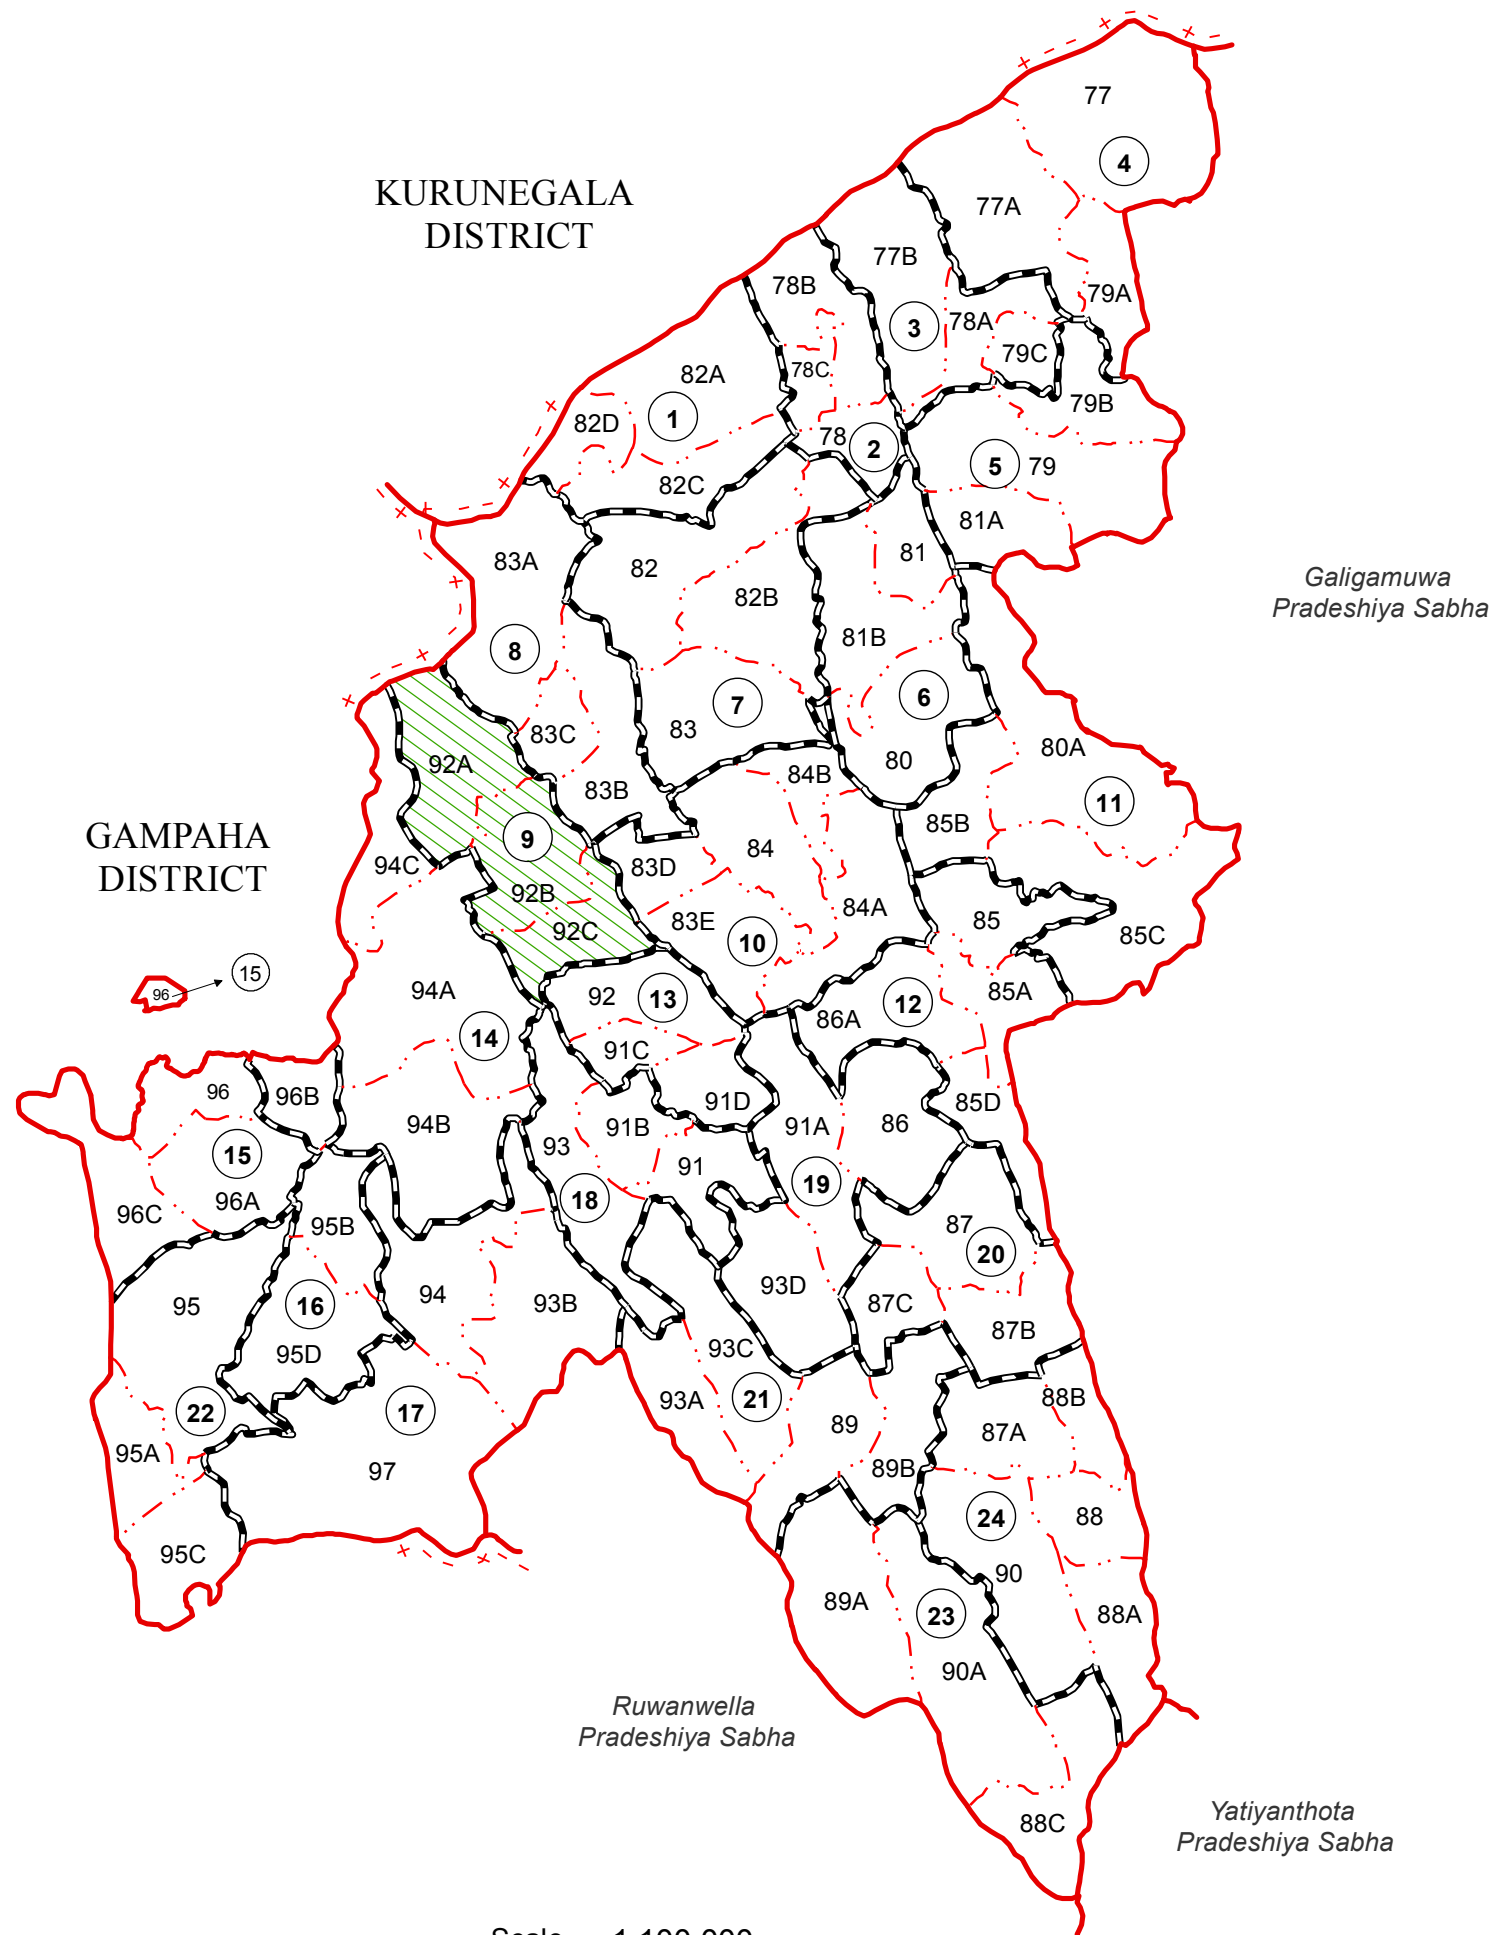

Scale - 1:100,000

140000

Warakapola Pradeshiya Sabha	
WARD No	WARD Name
1	Thulhiriya
2	Opatha
3	Kodapaluwa
4	Waddeniya
5	Egalla
6	Morawaka
7	Mangedara
8	Ambepussa
9	Warakapola
10	Othnapitiya
11	Nelumdeniya
12	Dedigama
13	Kukulpane
14	Ethnawala
15	Godawela
16	Algama lhalagama
17	Uduwaka
18	Weragoda
19	Menikkadawara
20	Mahapallegama
21	Alpitiya
22	Algama
23	Pahala Lenagala
24	Weragala

Legend

- + - - - + Province Boundary
- . + . . . District Boundary
- . . . - DS Boundary
- . . . - GN Boundary
- - - - - Polling Division Boundary
- — — — PS Boundary
- — — — MC / UC Boundary
- — — — Ward Boundary
- ▨ Multi Member Ward