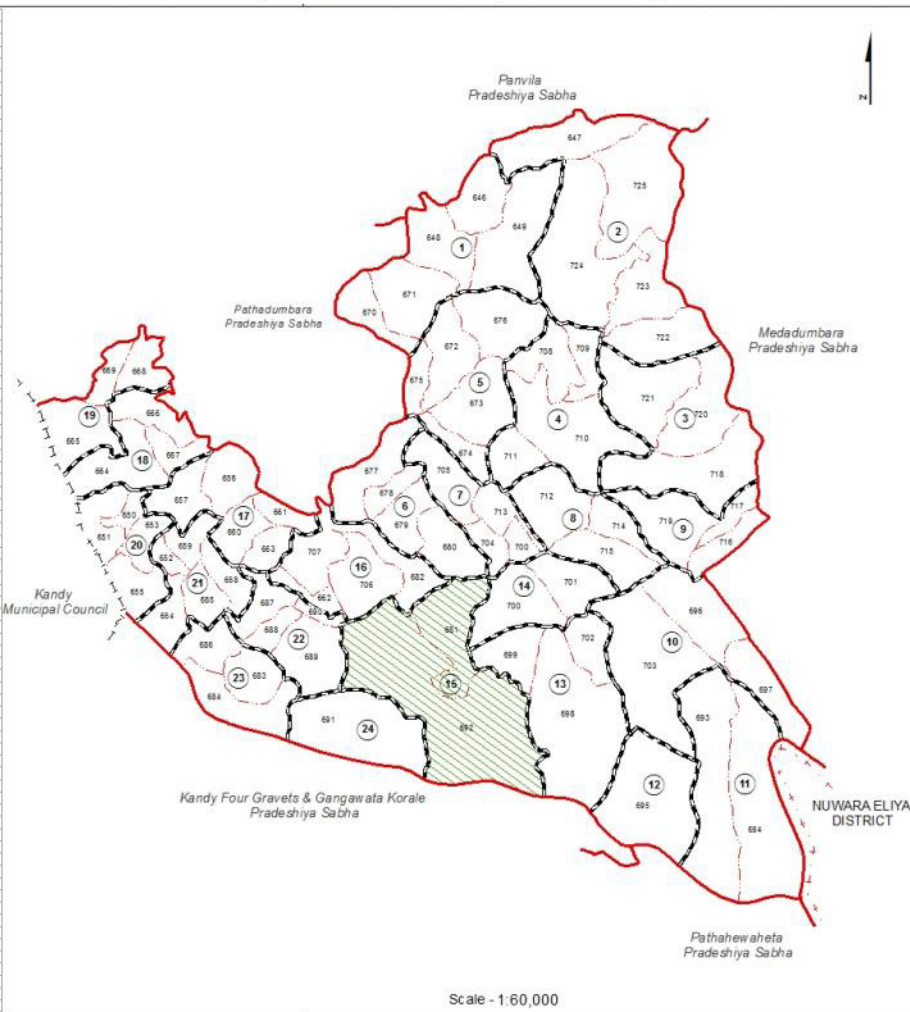

Ward Map of Kundasale Pradeshiya Sabha - Kandy District

Ref. No : NDC / 04 / 15

WARD No	GN No	GN Name
1	640	Galphilla
1	646	Makkangama
1	645	Kawathugigama
1	670	Pallegama
1	671	Wavna
1	647	Dunuhappawa
2	722	Kulamdemudana
2	723	Naranpanawa East
2	724	Kandekumbura
2	725	Naranpanawa West
3	718	Gonawala North
3	720	Maluwegama
3	721	Wepathana
3	708	Delgasiyanda
4	709	Lunukelgameddita
4	710	Delwalathenna
4	711	Heepitiya
4	672	Udagama North
4	673	Udagama South
5	674	Mahaathenna East
5	675	Mahaathenna West
5	676	Ihala Gonagama
5	677	Hunukaduwa West
5	678	Hunukaduwa North
5	679	Hunukaduwa South
5	680	Hunukaduwa East
6	700	Part of Kengalla
6	704	Hunukaduwa Madge
6	705	Menikhinna
6	713	Galpana
6	712	Malpana
6	714	Ahaspokuna North
6	715	Ahaspokuna South
6	716	Kumbukkandura North
6	717	Kumbukkandura South
6	719	Gonawala South
6	696	Rajawala North
6	697	Rajawala South
6	703	Diyaibubula
6	692	Wijaya Sri Gama
6	694	Ashu Palitawala
6	695	Ambakotewatta
6	698	Balagolla East
6	699	Balagolla West
6	702	Part of Kengalla
6	701	Ihalawala
6	681	Nithulethama
6	682	Kundasale South
6	683	Pilawala South
6	682	Dodangolla
6	706	Dambarawa
6	707	Hathakumbura
6	696	Amunugama North
6	697	Amunugama South
6	690	Pilawala North
6	691	Bogaskumbura
6	693	Galatamme
6	694	Pallegunnapana North
6	695	Udagunnapana North
6	696	Udagunnapana South
6	697	Pallegunnapana South
6	698	Gabadagama South
6	699	Gabadagama North
6	690	Sinnalawatta East
6	691	Sinnalawatta West
6	693	Sinnalawatta Pallegama
6	695	Levellagama
6	692	Degaldoruwa
6	694	Kantamadala
6	695	Hacuwala
6	699	Deekimadawala
6	685	Arangala North
6	687	Mahawatta South
6	688	Mahawatta West
6	689	Mahawatta North
6	690	Mahawatta East
6	683	Galmeduwa
6	684	Nattarampitiya
6	690	Arangala South
6	691	Kundasale North