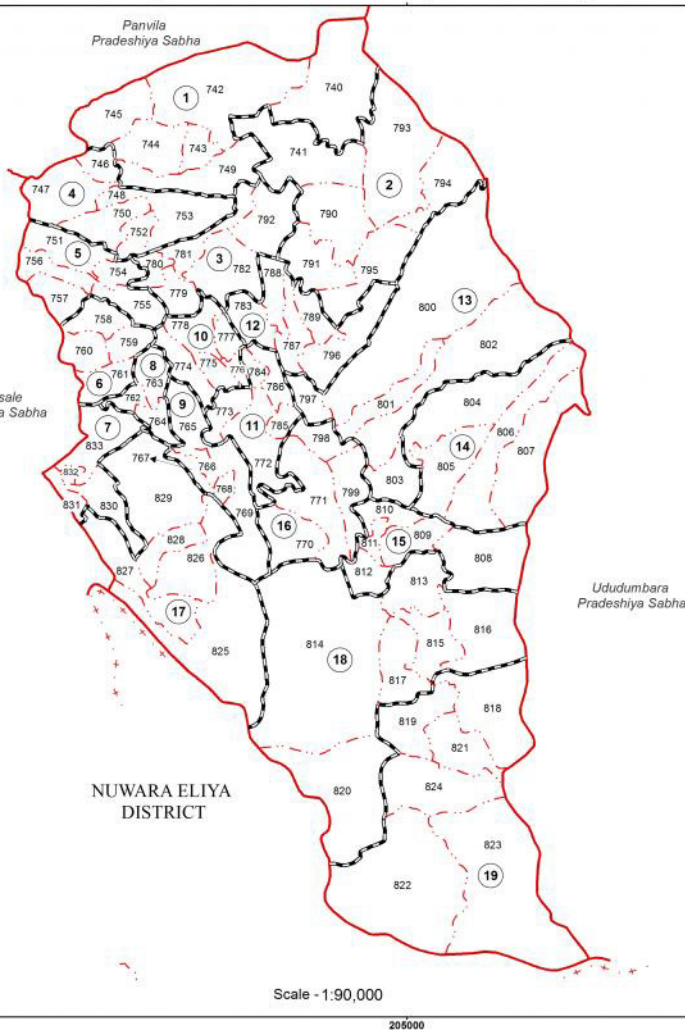

Ward Map of Medadumbara Pradeshiya Sabha - Kandy District

Ref. No : NDC / 04 / 14

WARD No	GN No	GN Name
1	740	Gonawata
1	742	Therigolla
1	743	Galabawatta
1	744	Ruggala
1	745	Ellyawata
2	746	Budhapenna
2	747	Kotapanga
2	748	Rangala Aluthawata
2	749	Rangala
2	750	Tharapussawa
2	751	Kandoli
2	752	Burnsidi
2	753	Udubagga
2	754	Wandawella
2	755	Bodabala
2	756	Makuldeniya
2	757	Duduwewa
2	758	Galluwewa
2	759	Wenapitiya
2	760	Wenathenna
2	761	Dumhina
2	762	Goddawa - Wimalawela
2	763	Bandawela
2	764	Mawalawa
2	765	Wathiyawa
2	766	Putuhapuwawa
2	767	Goddawa
2	768	Ambalagala
2	769	Wenapana
2	770	Rugapothana
2	771	Gangapothana
2	772	Medawela
2	773	Ellepolwa
2	774	Galenbatana
2	775	Hijigama
2	776	Ambapahalawata
2	777	Karaliyadda
2	778	Kandegama
2	779	Vilwanura
2	780	Wanthiyawa
2	781	Wanawa
2	782	Wathiyawa
2	783	Rambukwella
2	784	Rambukwella South
2	785	Sindigama
2	786	Putuhapuwawa
2	787	Gabbala
2	788	Embalagama
2	789	Amupitiya
2	790	Rambuwela
2	791	Uduspattuwawa
2	792	Mawalawatta
2	793	Mawalawata
2	794	Paligala
2	795	Godamawana
2	796	Poddalgoda
2	797	Wathiyawata
2	798	Kandegama
2	799	Wanthiyawata
2	800	Wanthiyawata
2	801	Wanthiyawata
2	802	Wanthiyawata
2	803	Wanthiyawata
2	804	Wanthiyawata
2	805	Wanthiyawata
2	806	Wanthiyawata
2	807	Wanthiyawata
2	808	Wanthiyawata
2	809	Wanthiyawata
2	810	Wanthiyawata
2	811	Wanthiyawata
2	812	Wanthiyawata
2	813	Wanthiyawata
2	814	Wanthiyawata
2	815	Wanthiyawata
2	816	Wanthiyawata
2	817	Wanthiyawata
2	818	Wanthiyawata
2	819	Wanthiyawata
2	820	Wanthiyawata
2	821	Wanthiyawata
2	822	Wanthiyawata
2	823	Wanthiyawata
2	824	Wanthiyawata

Data Source: National Delimitation Committee for Local Authorities - 2013/2016  
Ministry of Local Government and Provincial Councils