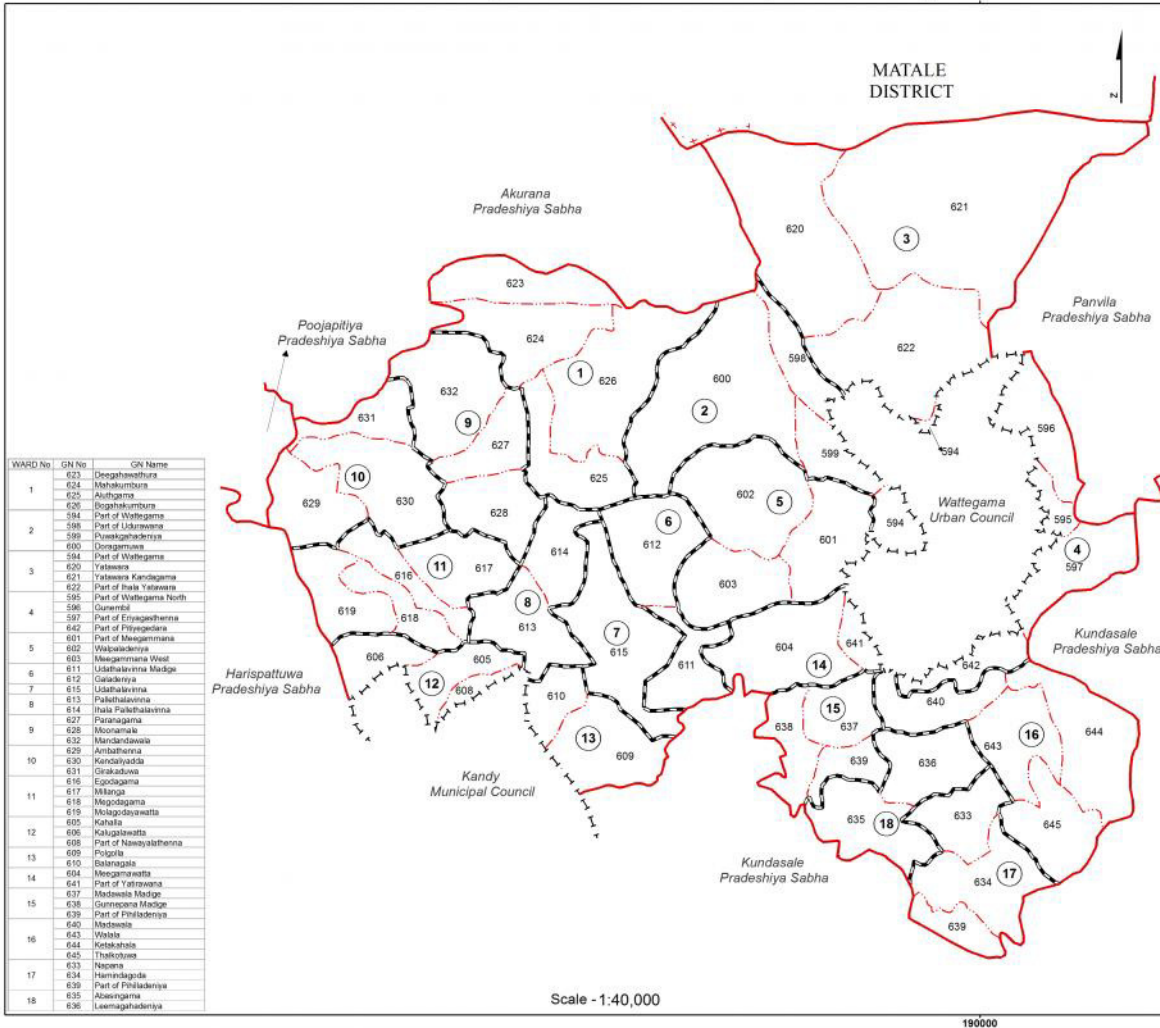

Ward Map of Pathadumbara Pradeshiya Sabha - Kandy District

Ref. No : NDC / 04 / 10

Pathadumbara Pradeshiya	
WARD No	WARD Name
1	Aluthgama
2	Doragamawa
3	Yatawara
4	Gunembil
5	Meegammana
6	Udathalavinna Madige
7	Udathalavinna
8	Pallethalavinna
9	Paranagama
10	Ambathenna
11	Megodagama
12	Kahalla
13	Polgolla
14	Meegamawatta
15	Madawala Madige
16	Madawala
17	Pihilladeniya
18	Leemagahadeniya

Legend

- Province Boundary
- District Boundary
- DS Boundary
- GN Boundary
- Polling Division Boundary
- PS Boundary
- MC / UC Boundary
- Ward Boundary
- Multi Member Ward

Prepared by Survey Department of Sri Lanka
Data Source: National Delimitation Committee for Local Authorities - 2013/2016
Ministry of Local Government and Provincial Councils

Scale - 1:40,000

190000