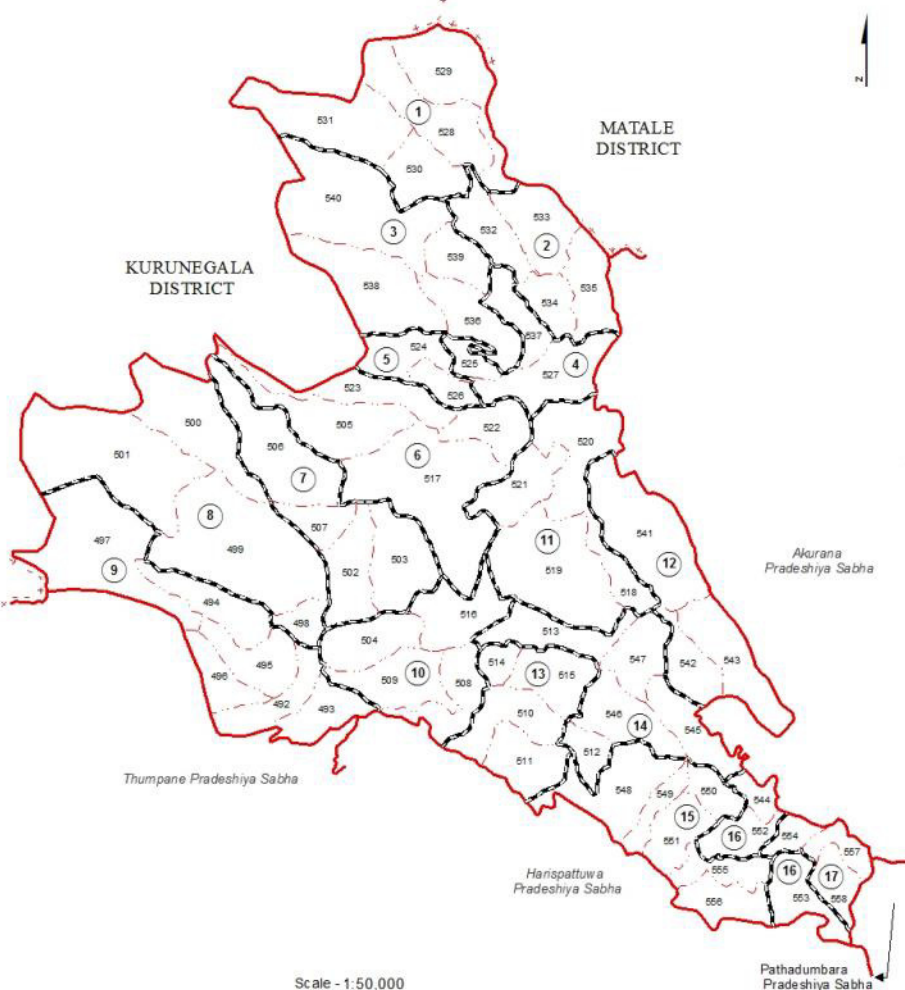

Ward Map of Poojapitiya Pradeshiya Sabha - Kandy District

Ref. No : NDC / 04 / 09

WARD No	GN No	GN Name
1	528	Ihalamulla
	529	Dehiwatta
	530	Egodamulla South
	531	Egodamulla North
2	532	Ankumbura South
	533	Ankumbura North
	534	Pahala Pallegama
535	Uggala Janapadaya	
3	536	Ankumbura Udagama
	538	Alawatta
	539	Uda Kithulgolla
	540	Pahala Kithulgolla
4	525	Kovlamuduna
	527	Batagolladeniya
	537	Weigala
5	524	Galhinna
	526	Paliyakotuwa
	505	Morankanda
6	517	Rambukewala
	522	Watagallathenna
	523	Galkanda
	502	Bokkewala
7	503	Wevela
	506	Wevela North
	507	Pahala Hingulwala
8	498	Molagoda
	499	Udahingulwala
	500	Udahena
	501	Siyapathgama
9	492	Gallella
	493	Maruddana
	494	Harankahawa
	495	Henegama
10	496	Ambaruppa
	497	Pathirada
	504	Waldeniya
	508	Marathugoda North
11	509	Marathugoda South
	516	Weigalla
	518	Dolapihilla North
	519	Dolapihilla South
12	520	Kahatagasthenna
	521	Godahena
	541	Watagoda
	542	Ovissa North
13	543	Ovissa South
	510	Altagoda
	511	Madadeniya
	514	Uggahakumbura
14	515	Dombagammana
	512	Warakadeniya
	513	Medagoda
	545	Kiralagama
15	546	Paleepana
	547	Diddeniya
	548	Batagalla North
	549	Batagalla South
16	550	Batugoda North
	551	Batugoda South
	555	Kaluwana South
	556	Kaluwana North
17	544	Bamunupola
	552	Divenawatta
	553	Mulleagama South
	554	Mulleagama North
	557	Kahawatta North
	558	Kahawatta South

**Legend**

- + - - + Province Boundary
- - - - District Boundary
- - - - DS Boundary
- - - - GN Boundary
- - - - Polling Division Boundary
- - - - PS Boundary
- - - - MC / UC Boundary
- - - - Ward Boundary
- Multi Member Ward

Prepared by Survey Department of Sri Lanka

Data Source:  
National Delimitation Committee for Local Authorities - 2013/2016  
Ministry of Local Government and Provincial Councils

Scale - 1:50,000

175000