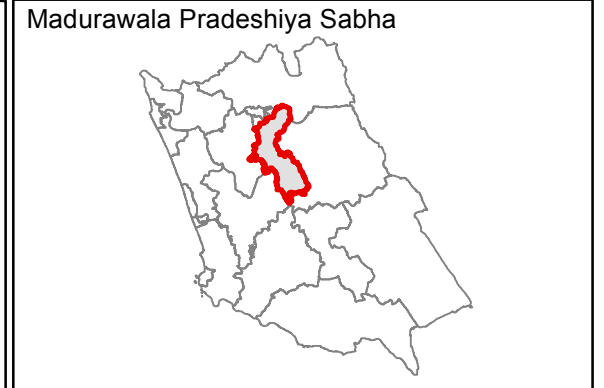

# Ward Map of Madurawala Pradeshiya Sabha - Kalutara District

Ref. No : NDC / 03 / 08

| Madurawala Pradeshiya Sabha |               |
|-----------------------------|---------------|
| WARD No                     | WARD Name     |
| 1                           | Kandana       |
| 2                           | Ballapitiya   |
| 3                           | Remuna        |
| 4                           | Werawatta     |
| 5                           | Mahayala      |
| 6                           | Anguruwathota |
| 7                           | Karannagoda   |
| 8                           | Nahalla       |
| 9                           | Warakagoda    |