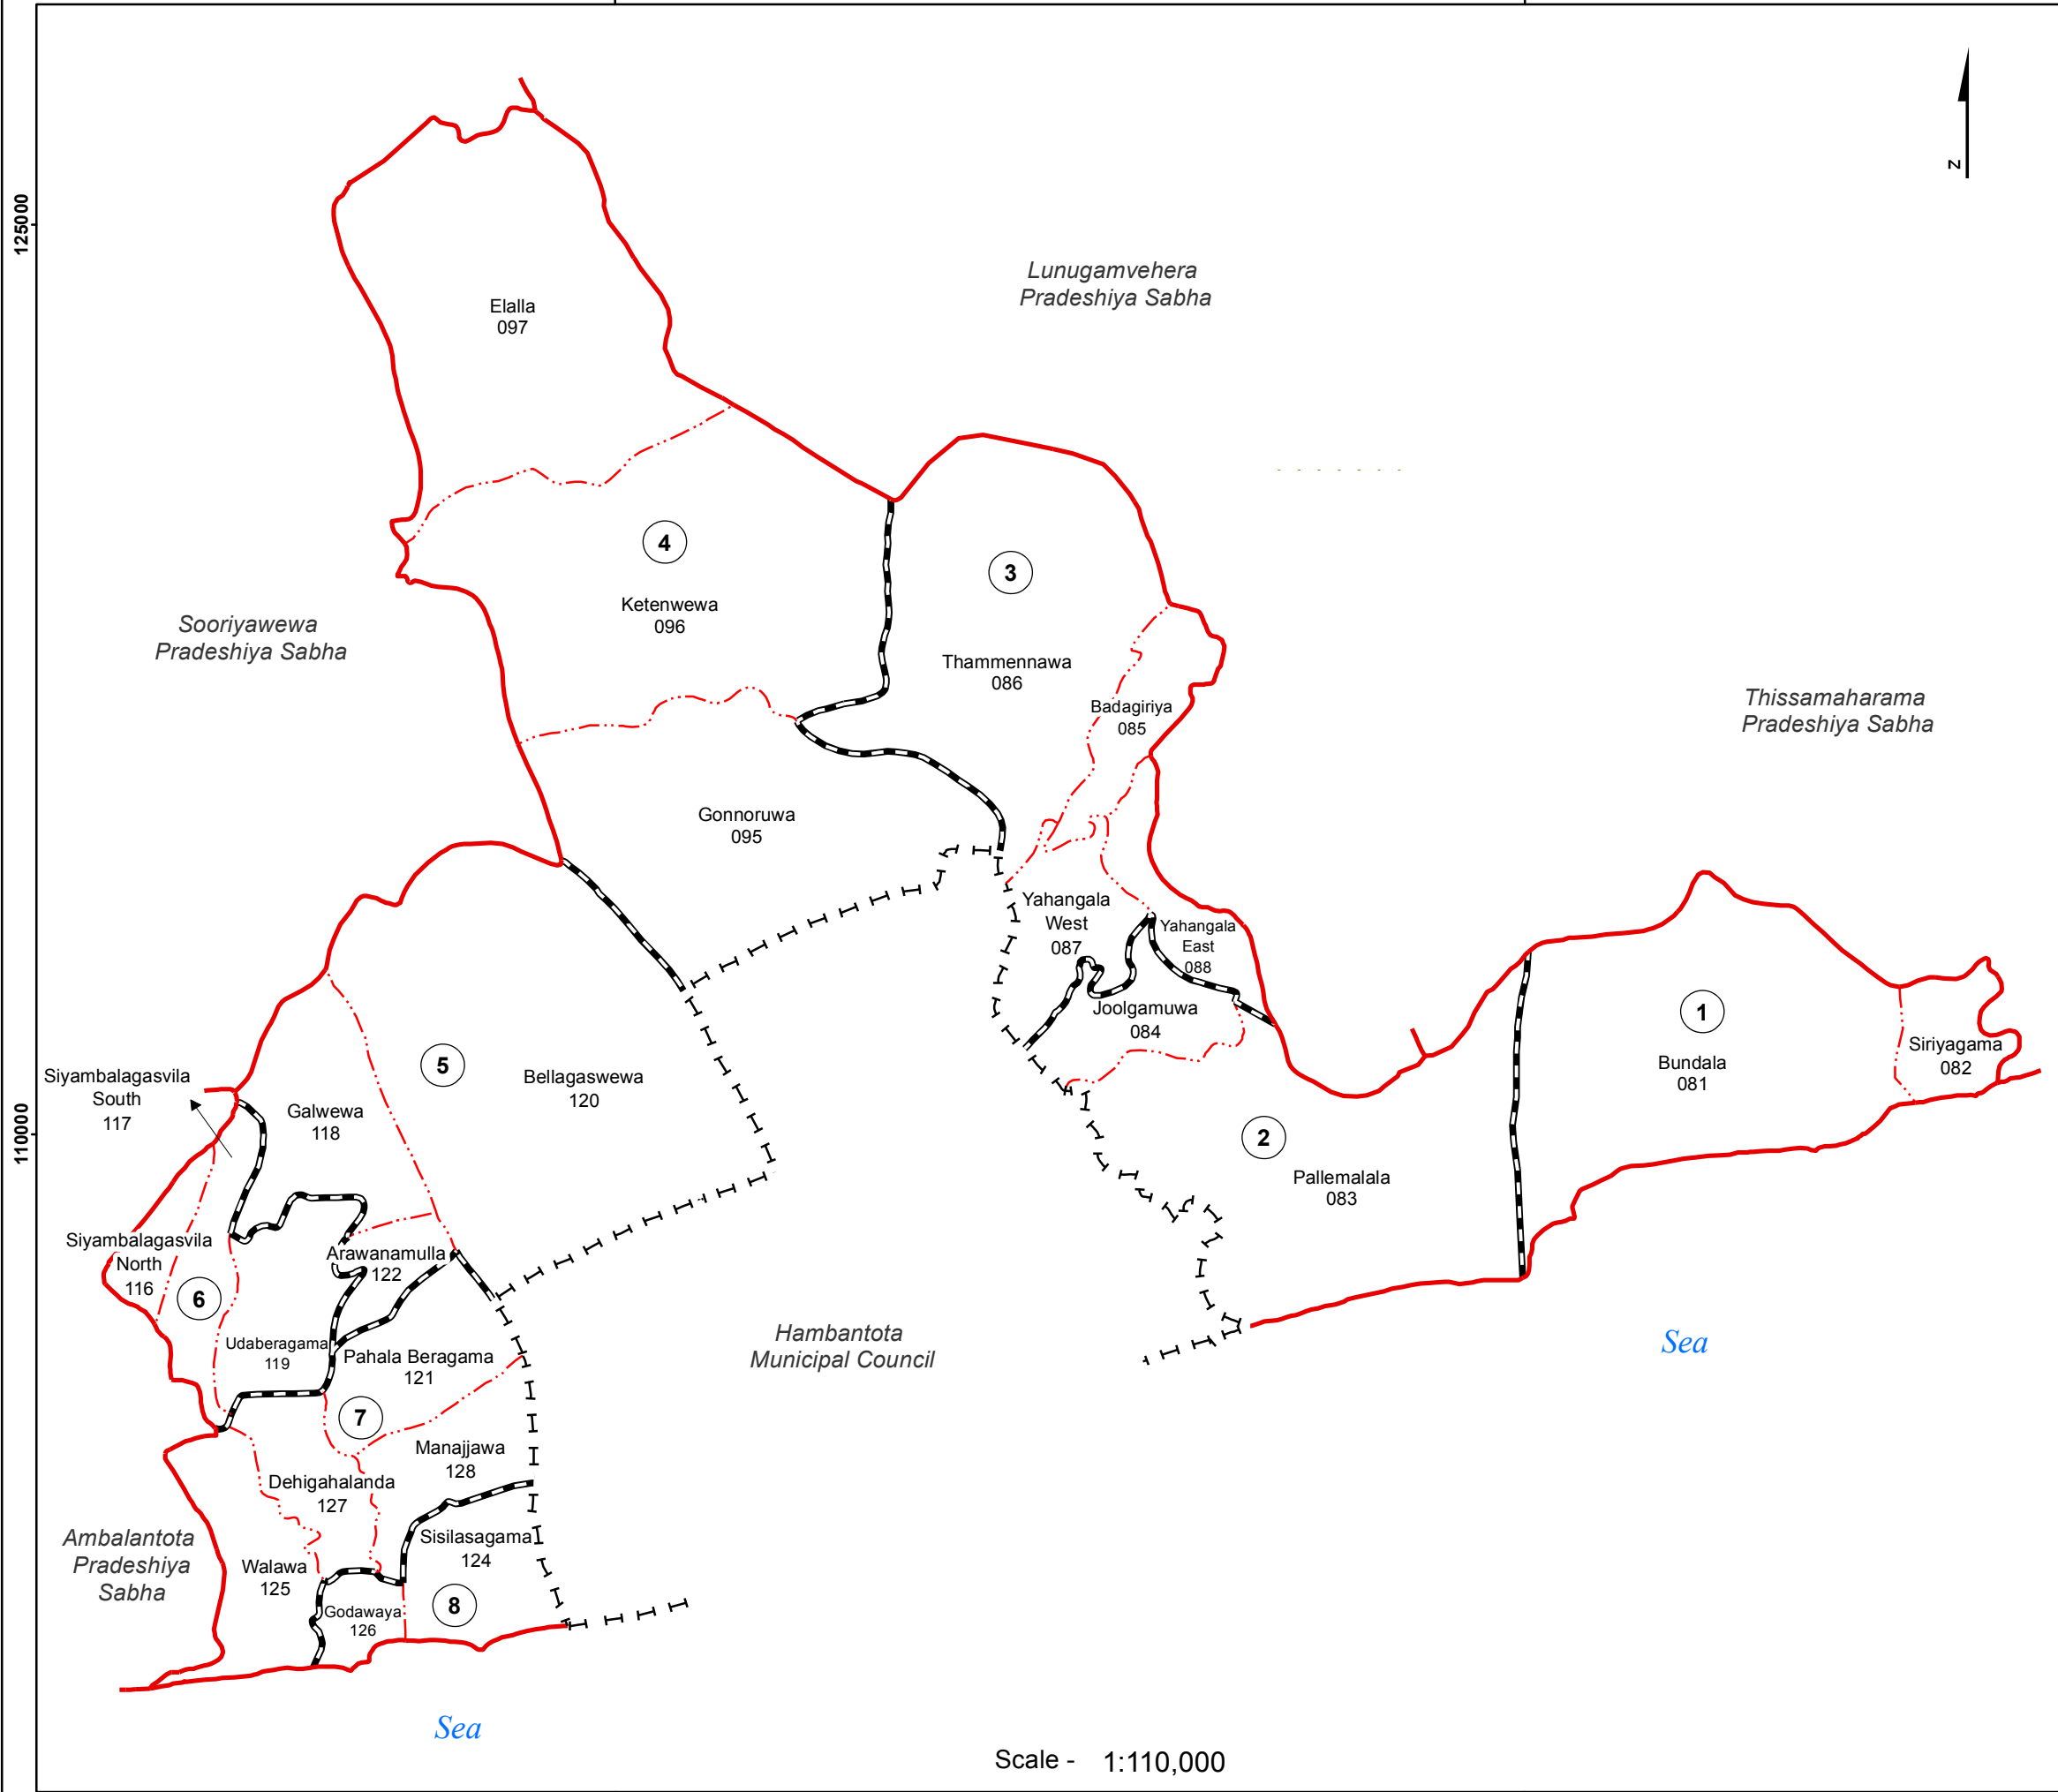

Ward Map of Hambantota Pradeshiya Sabha - Hambantota District

Ref. No : NDC / 09 / 11

Hambantota Pradeshiya Sabha	
WARD No	WARD Name
1	Bundala
2	Pallemalala
3	Badagiriya
4	Gonnoruwa
5	Arawanamulla
6	Udaberagama
7	Walawa
8	Godawaya

Legend

- + - - - + Province Boundary
- · · · · District Boundary
- · · · · - DS Boundary
- · · · · - GN Boundary
- · — · — Polling Division Boundary
- — — — PS Boundary
- - - - - MC / UC Boundary
- — — — Ward Boundary
- ▨▨▨▨ Multi Member Ward

Prepared by Survey Department of Sri Lanka

Data Source:
National Delimitation Committee for Local Authorities - 2013
Ministry of Local Government and Provincial Councils

Scale - 1:110,000

235000

250000