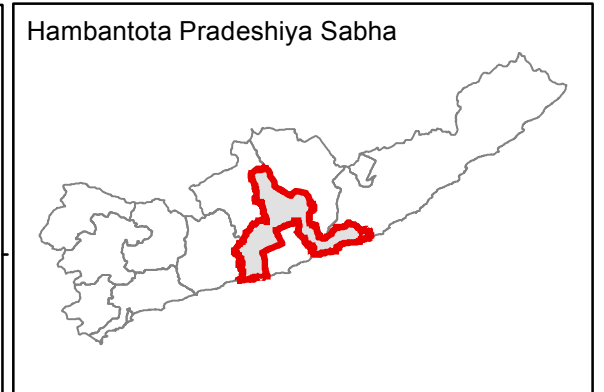

Ward Map of Hambantota Pradeshiya Sabha - Hambantota District

Ref. No : NDC / 09 / 11

Hambantota Pradeshiya Sabha	
WARD No	WARD Name
1	Bundala
2	Pallemalala
3	Badagiriya
4	Gonnoruwa
5	Arawanamulla
6	Udaberagama
7	Walawa
8	Godawaya

Legend

- + - - - + Province Boundary
- · · · · District Boundary
- · · · · - DS Boundary
- · · · · - GN Boundary
- · — · — Polling Division Boundary
- — — — PS Boundary
- - - - - MC / UC Boundary
- — — — Ward Boundary
- ▨▨▨▨ Multi Member Ward