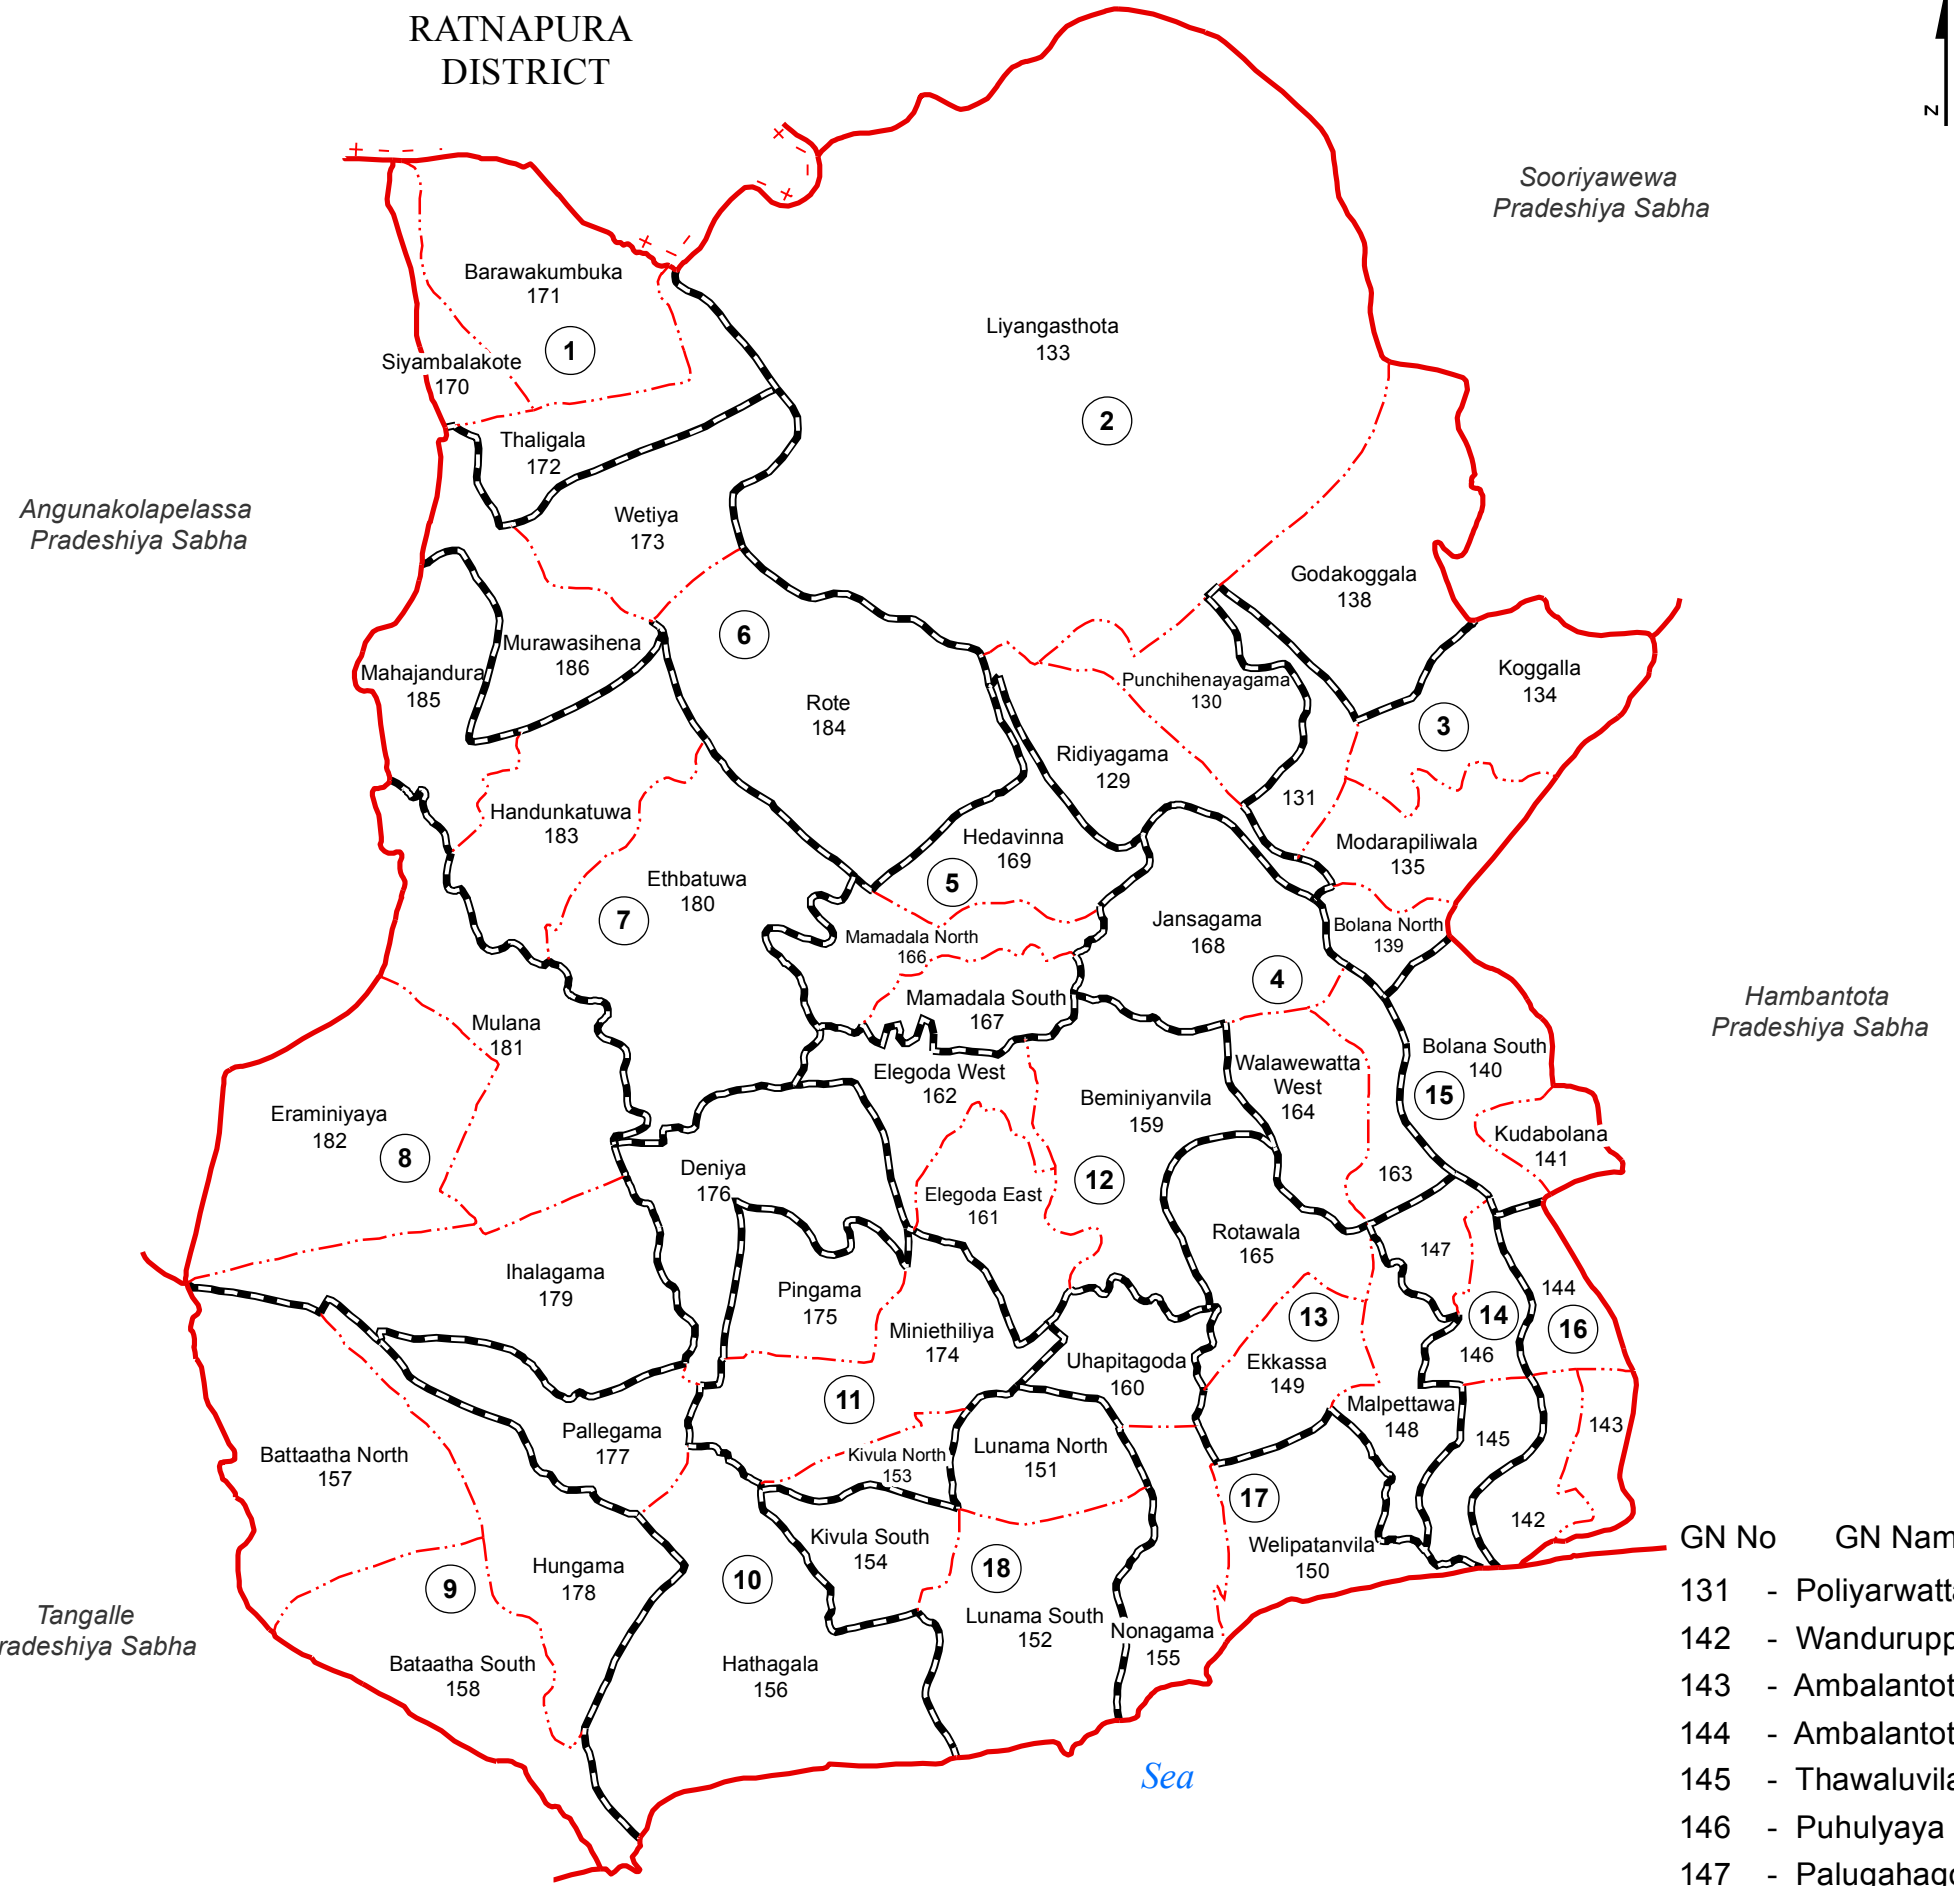

Ward Map of Ambalantota Pradeshiya Sabha - Hambantota District

Ref. No : NDC / 09 / 08

Ambalantota Pradeshiya Sabha

WARD No	WARD Name
1	Barawakumbuka
2	Ridiyagama
3	Koggalla
4	Walawewatta
5	Mamadala
6	Wetiya
7	Ethbatuwa
8	Mulana
9	Bataatha
10	Pallegama
11	Miniethiliya
12	Beminiyanvila
13	Malpettawa
14	Puhulyaya
15	Bolana
16	Ambalantota
17	Nonagama
18	Lunama

Legend

- + - - - + Province Boundary
- . + . . . District Boundary
- . - . - DS Boundary
- - - - GN Boundary
- - - - ● Polling Division Boundary
- PS Boundary
- | — | — MC / UC Boundary
- | — | — Ward Boundary
- ▨ Multi Member Ward

GN No	GN Name
131	- Poliyarwatta
142	- Wanduruppa
143	- Ambalantota South
144	- Ambalantota North
145	- Thawaluvila
146	- Puhulyaya
147	- Palugahagodella
163	- Walawewatta East

Prepared by Survey Department of Sri Lanka
 Data Source: National Delimitation Committee for Local Authorities - 2013/2016
 Ministry of Local Government and Provincial Councils

Scale - 1:80,000

220000

110000