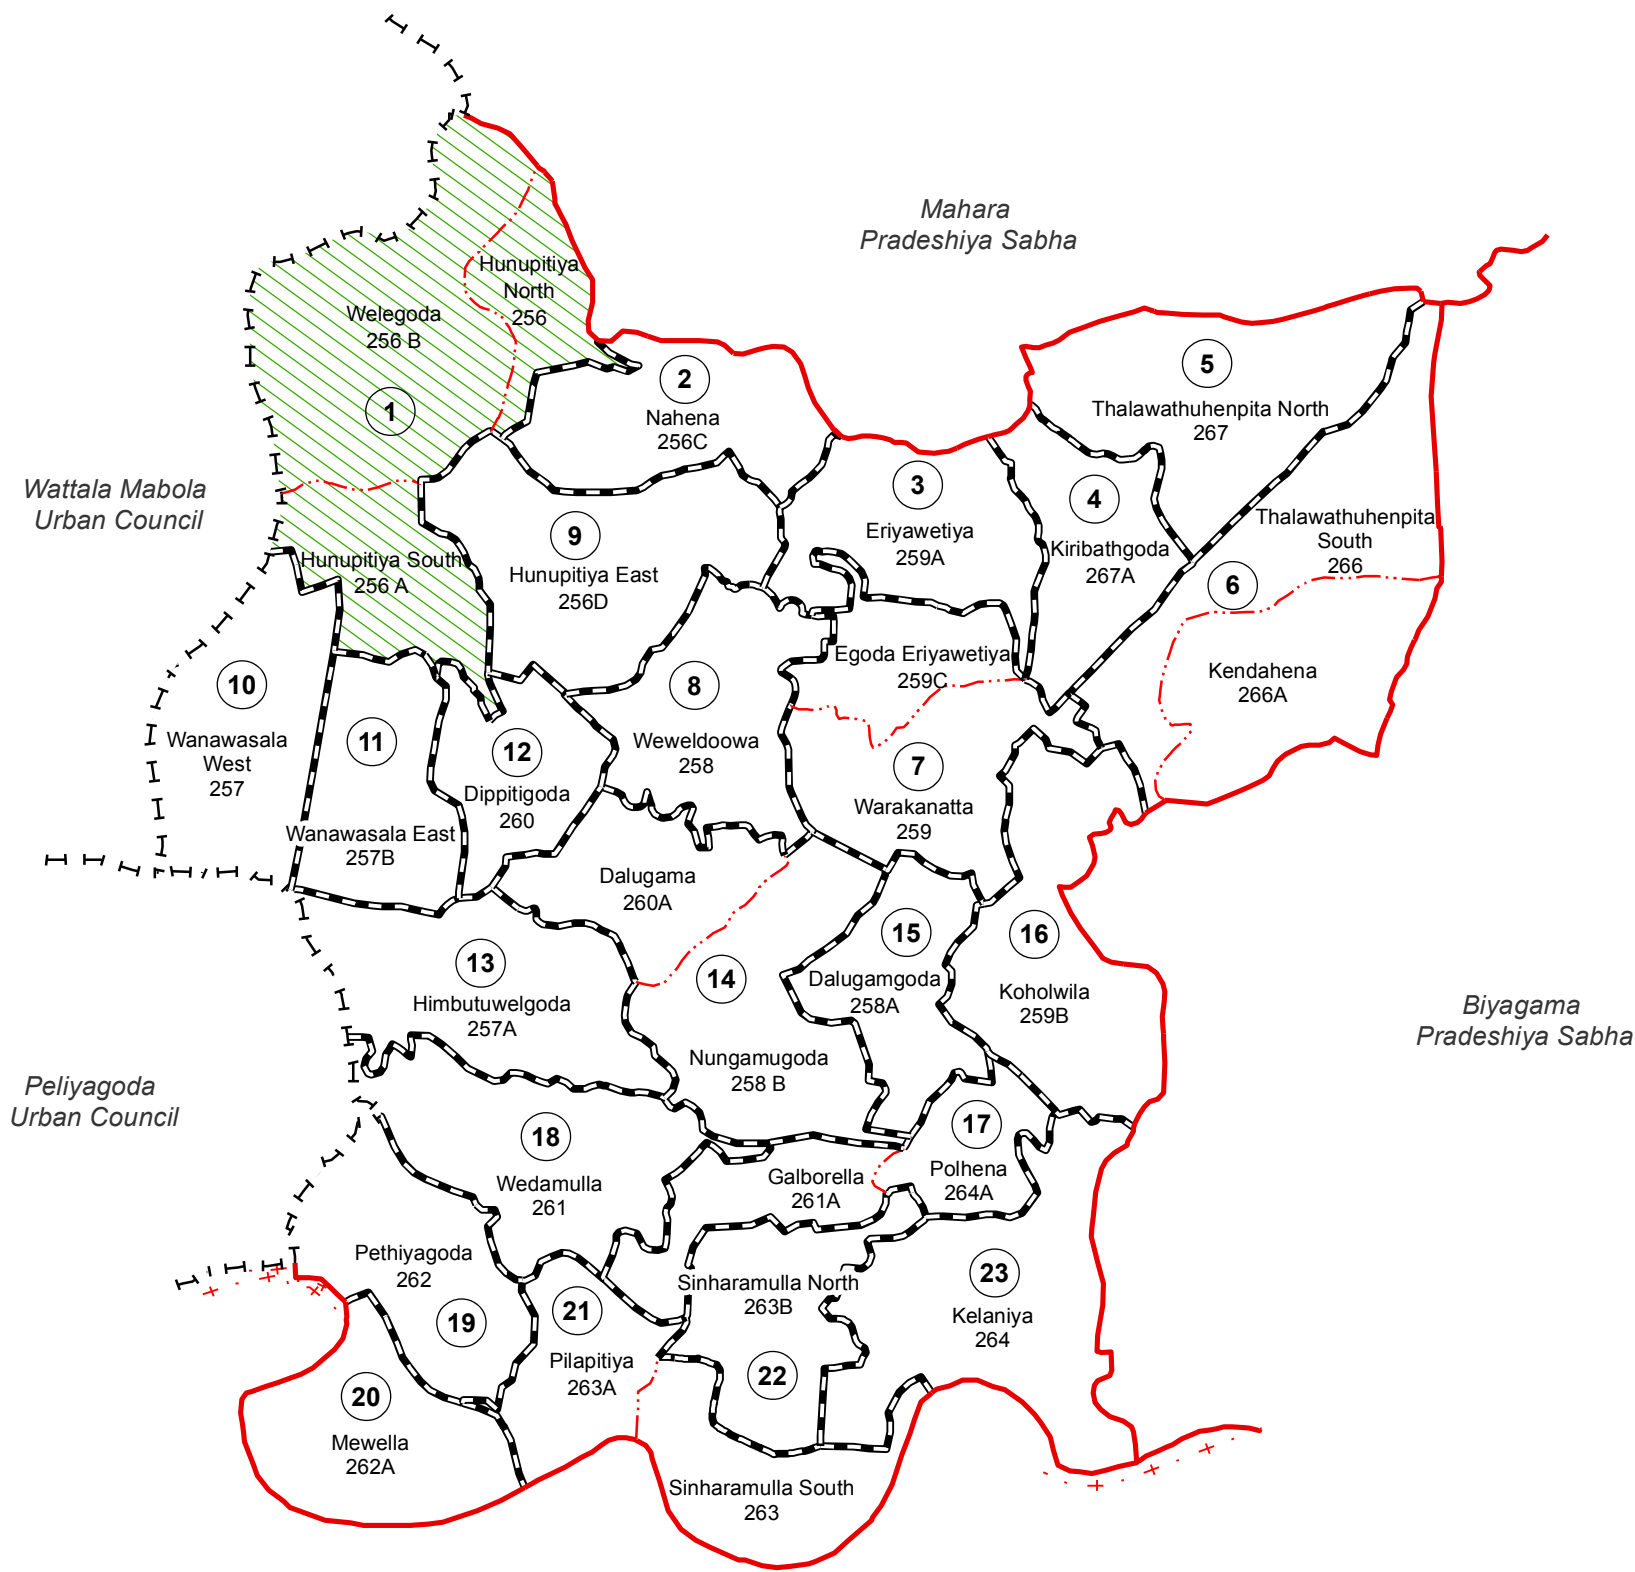

Ward Map of Kelaniya Pradeshiya Sabha - Gampaha District

Ref. No : NDC / 02 / 19

200000

Kelaniya Pradeshiya Sabha	
WARD No	WARD Name
1	Hunupitiya North
2	Nahena
3	Eriyawetiya
4	Kiribathgoda
5	Thalawathuhenpita North
6	Thalawathuhenpita South
7	Warakanatta
8	Weweldoowa
9	Hunupitiya East
10	Wanawasala West
11	Wanawasala East
12	Dippitigoda
13	Himbutuwelgoda
14	Dalugama
15	Dalugamgoda
16	Koholwila
17	Galborella
18	Wedamulla
19	Pethiyagoda
20	Mewella
21	Pilapitiya
22	Sinharamulla North
23	Kelaniya

Legend	
+ - - - +	Province Boundary
· · · · ·	District Boundary
- · · · · -	DS Boundary
- · · · · -	GN Boundary
— · — · — ·	Polling Division Boundary
— — — — —	PS Boundary
— — —	MC / UC Boundary
— — — — —	Ward Boundary
	Multi Member Ward

COLOMBO DISTRICT

Scale - 1:30,000

Prepared by Survey Department of Sri Lanka

Data Source:
National Delimitation Committee for Local Authorities - 2013 / 2016
Ministry of Local Government and Provincial Councils