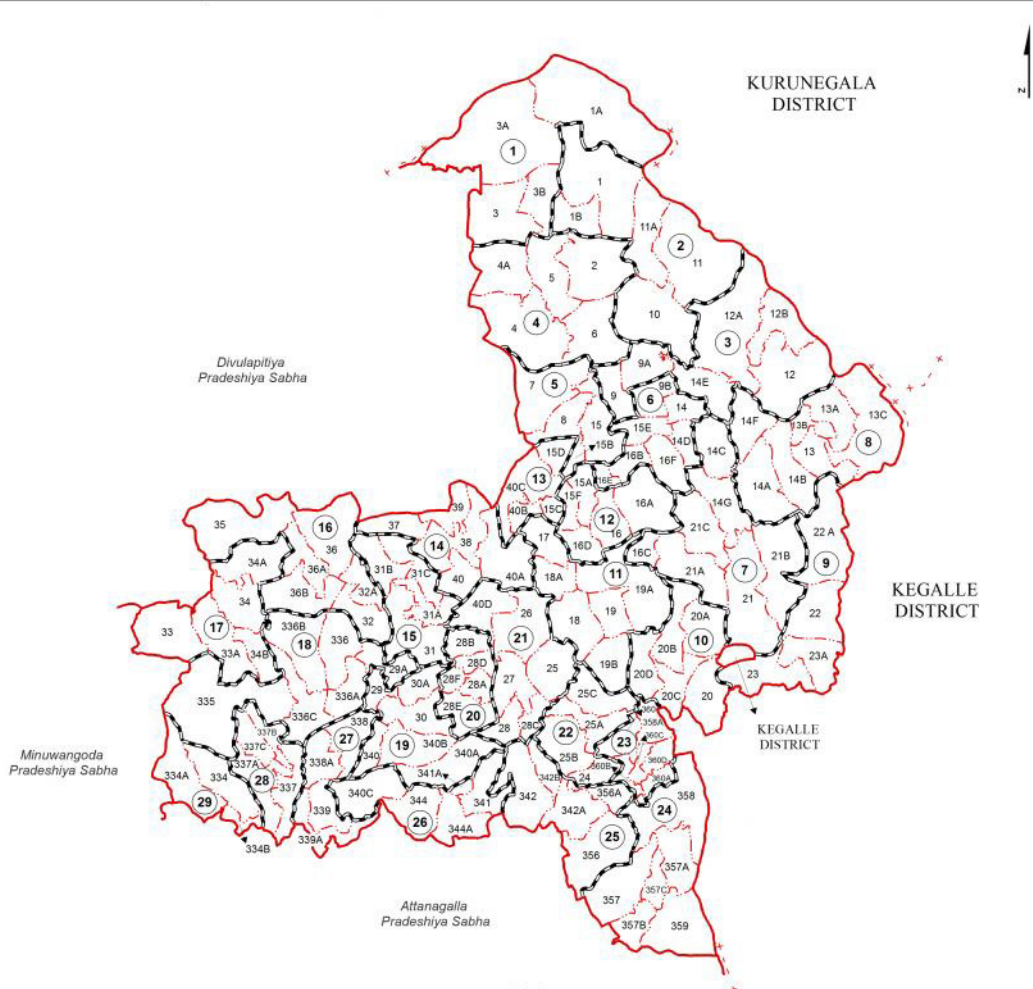

Ward Map of Mirigama Pradeshiya Sabha - Gampaha District

Ref. No : NDC / 02 / 11

Mirigama Pradeshiya Sabha

WARD No	WARD Name
1	Nalla
2	Loluwagoda
3	Keenadeniya
4	Kandalama
5	Mirigama
6	Thewalampitiya
7	Madabawila
8	Bothale
9	Dannovila
10	Wewaldeniya
11	Pamunuwetta
12	Lindana
13	Indipapae
14	Eitena
15	Pelaligama
16	Banduragoda
17	Muddaragama
18	Bonukgamuwa
19	Wragoda
20	Hansagitiya
21	Hapitigama
22	Bataloya
23	Radawadurra
24	Dambutissa
25	Pasyala
26	Panawala
27	Mottuna
28	Malgathenna
29	Kurekottawa

Legend

- Province Boundary
- District Boundary
- DS Boundary
- GN Boundary
- Polling Division Boundary
- PS Boundary
- MC / UC Boundary
- Ward Boundary
- Multi Member Ward

Prepared by Survey Department of Sri Lanka

Scale - 1:90,000

120000

140000

220000