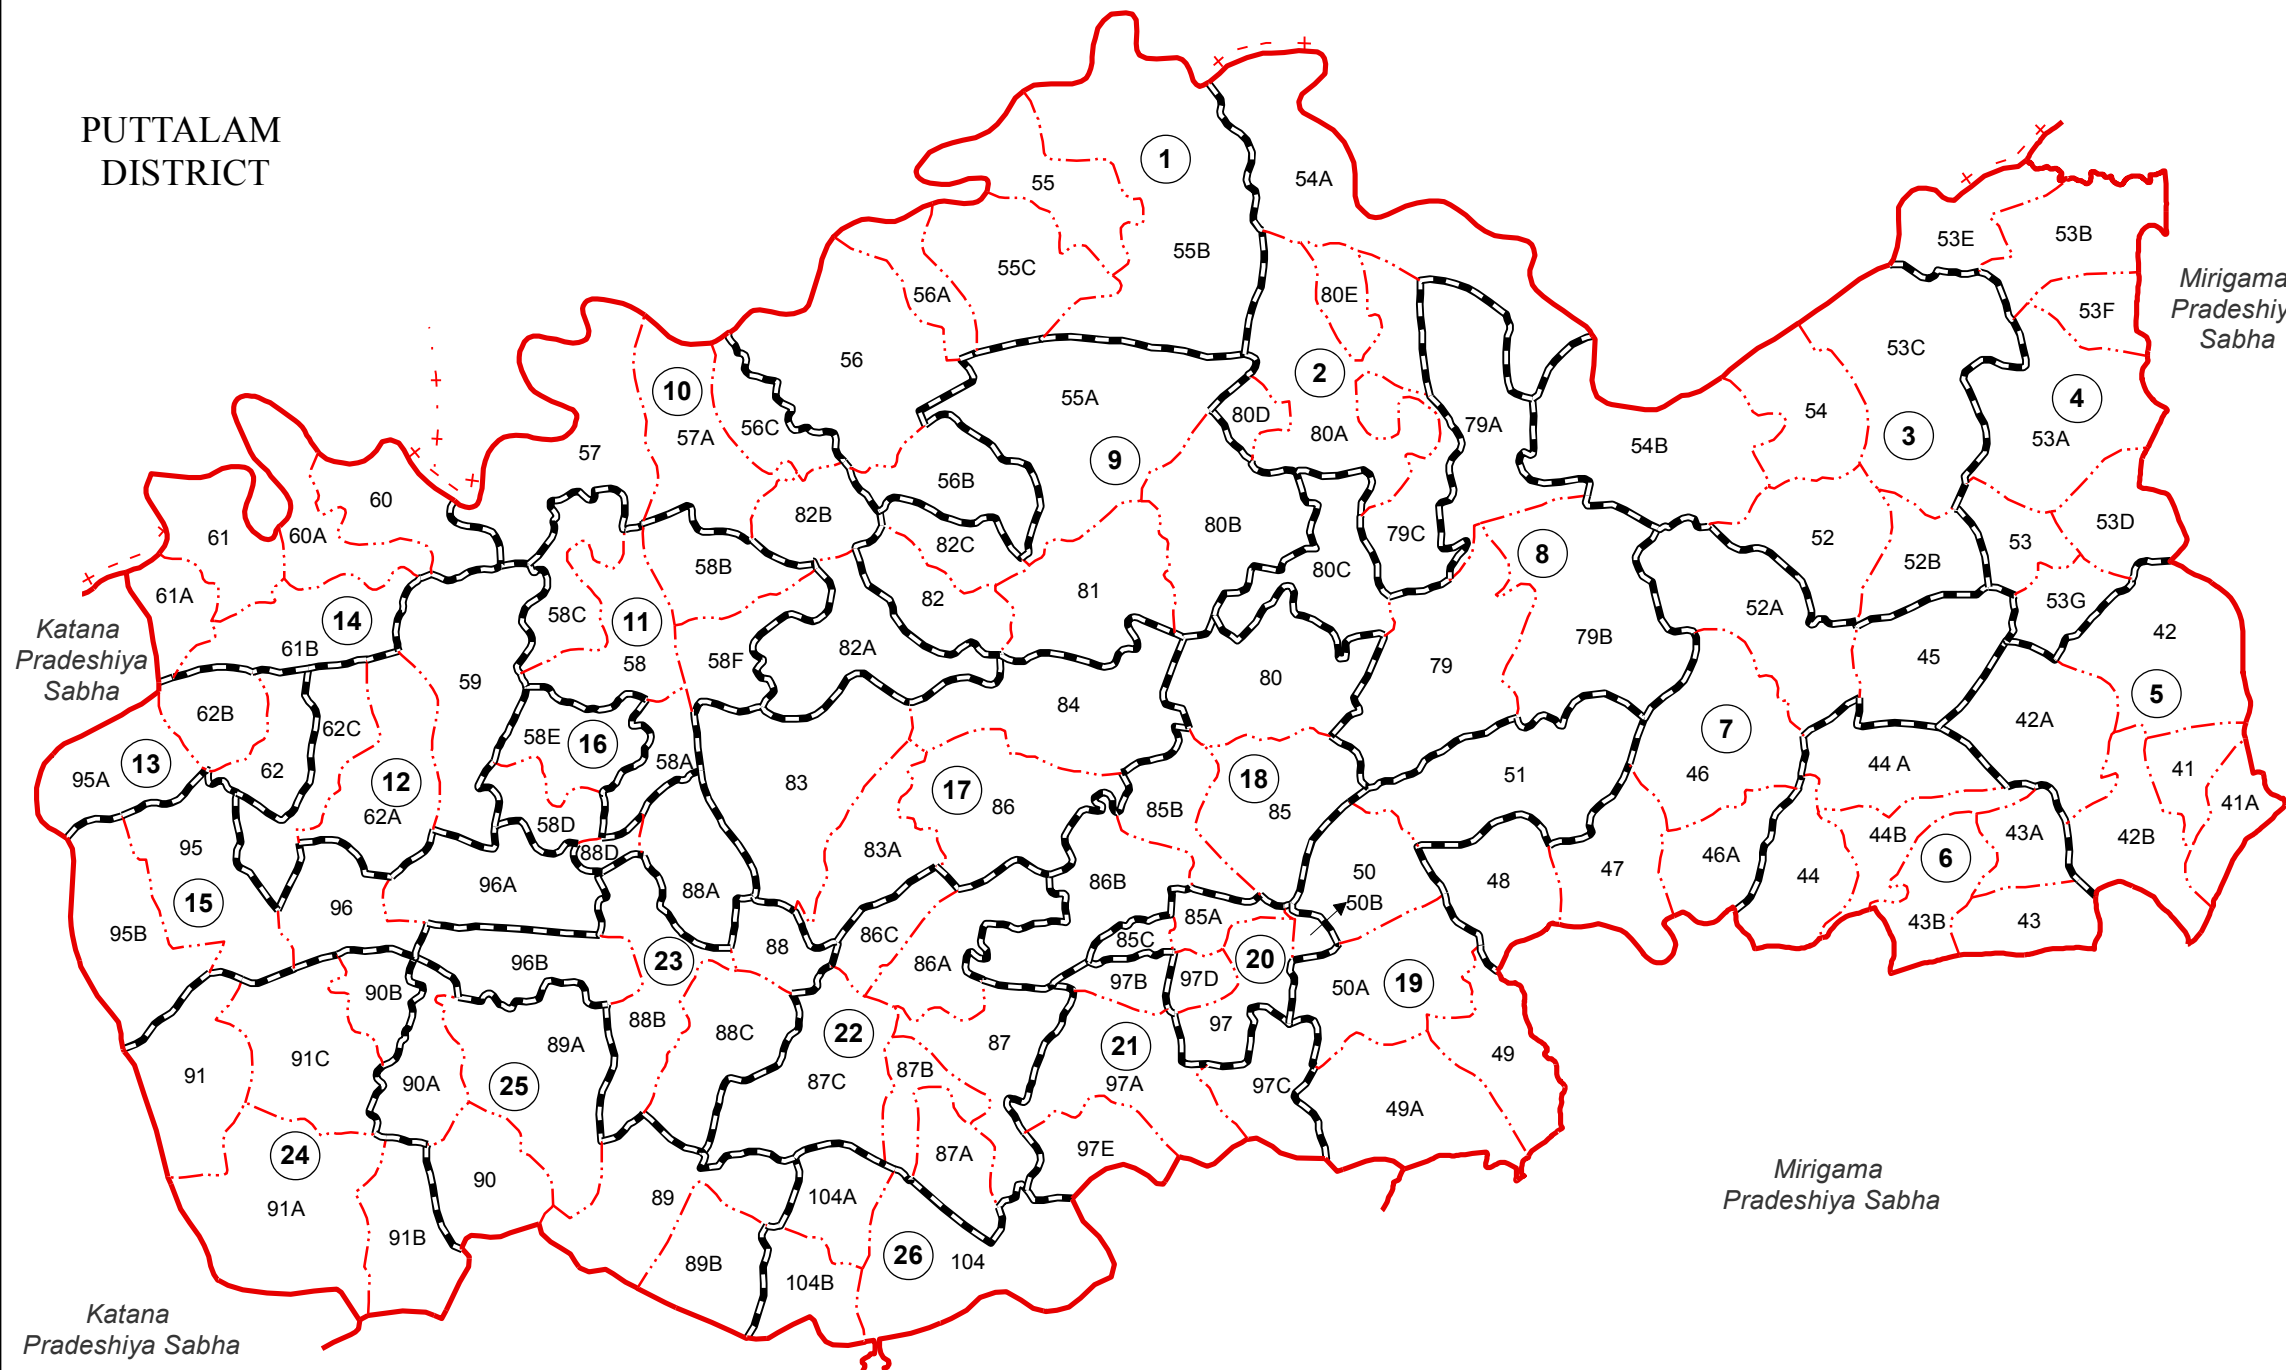

Ward Map of Divulapitiya Pradeshiya Sabha - Gampaha District

Ref. No : NDC / 02 / 10

Divulapitiya Pradeshiya Sabha

KURUNEGALA DISTRICT

PUTTALAM DISTRICT

Divulapitiya Pradeshiya Sabha

WARD No	WARD Name
1	Badalgama
2	Mellawagedara
3	Kotadeniyawa
4	Nawana
5	Halpe
6	Kithulwala
7	Maditiyawala
8	Walpita
9	Delwagura
10	Godigamuwa
11	Akaragama
12	Pahala Madampella
13	Kongodamulla West
14	Bolagala
15	Kadawala
16	Induragara
17	Palliyapitiya
18	Barawawila
19	Balagalla
20	Divulapitiya
21	Bomugammana
22	Henpitagedara
23	Dunagaha
24	Dagonna
25	Aluthapola
26	Assennawaththa

Legend

- Province Boundary
- District Boundary
- DS Boundary
- GN Boundary
- Polling Division Boundary
- PS Boundary
- MC / UC Boundary
- Ward Boundary
- Multi Member Ward

Prepared by Survey Department of Sri Lanka

Data Source:
National Delimitation Committee for Local Authorities - 2013 / 2016
Ministry of Local Government and Provincial Councils

Scale - 1:80,000

120000

220000