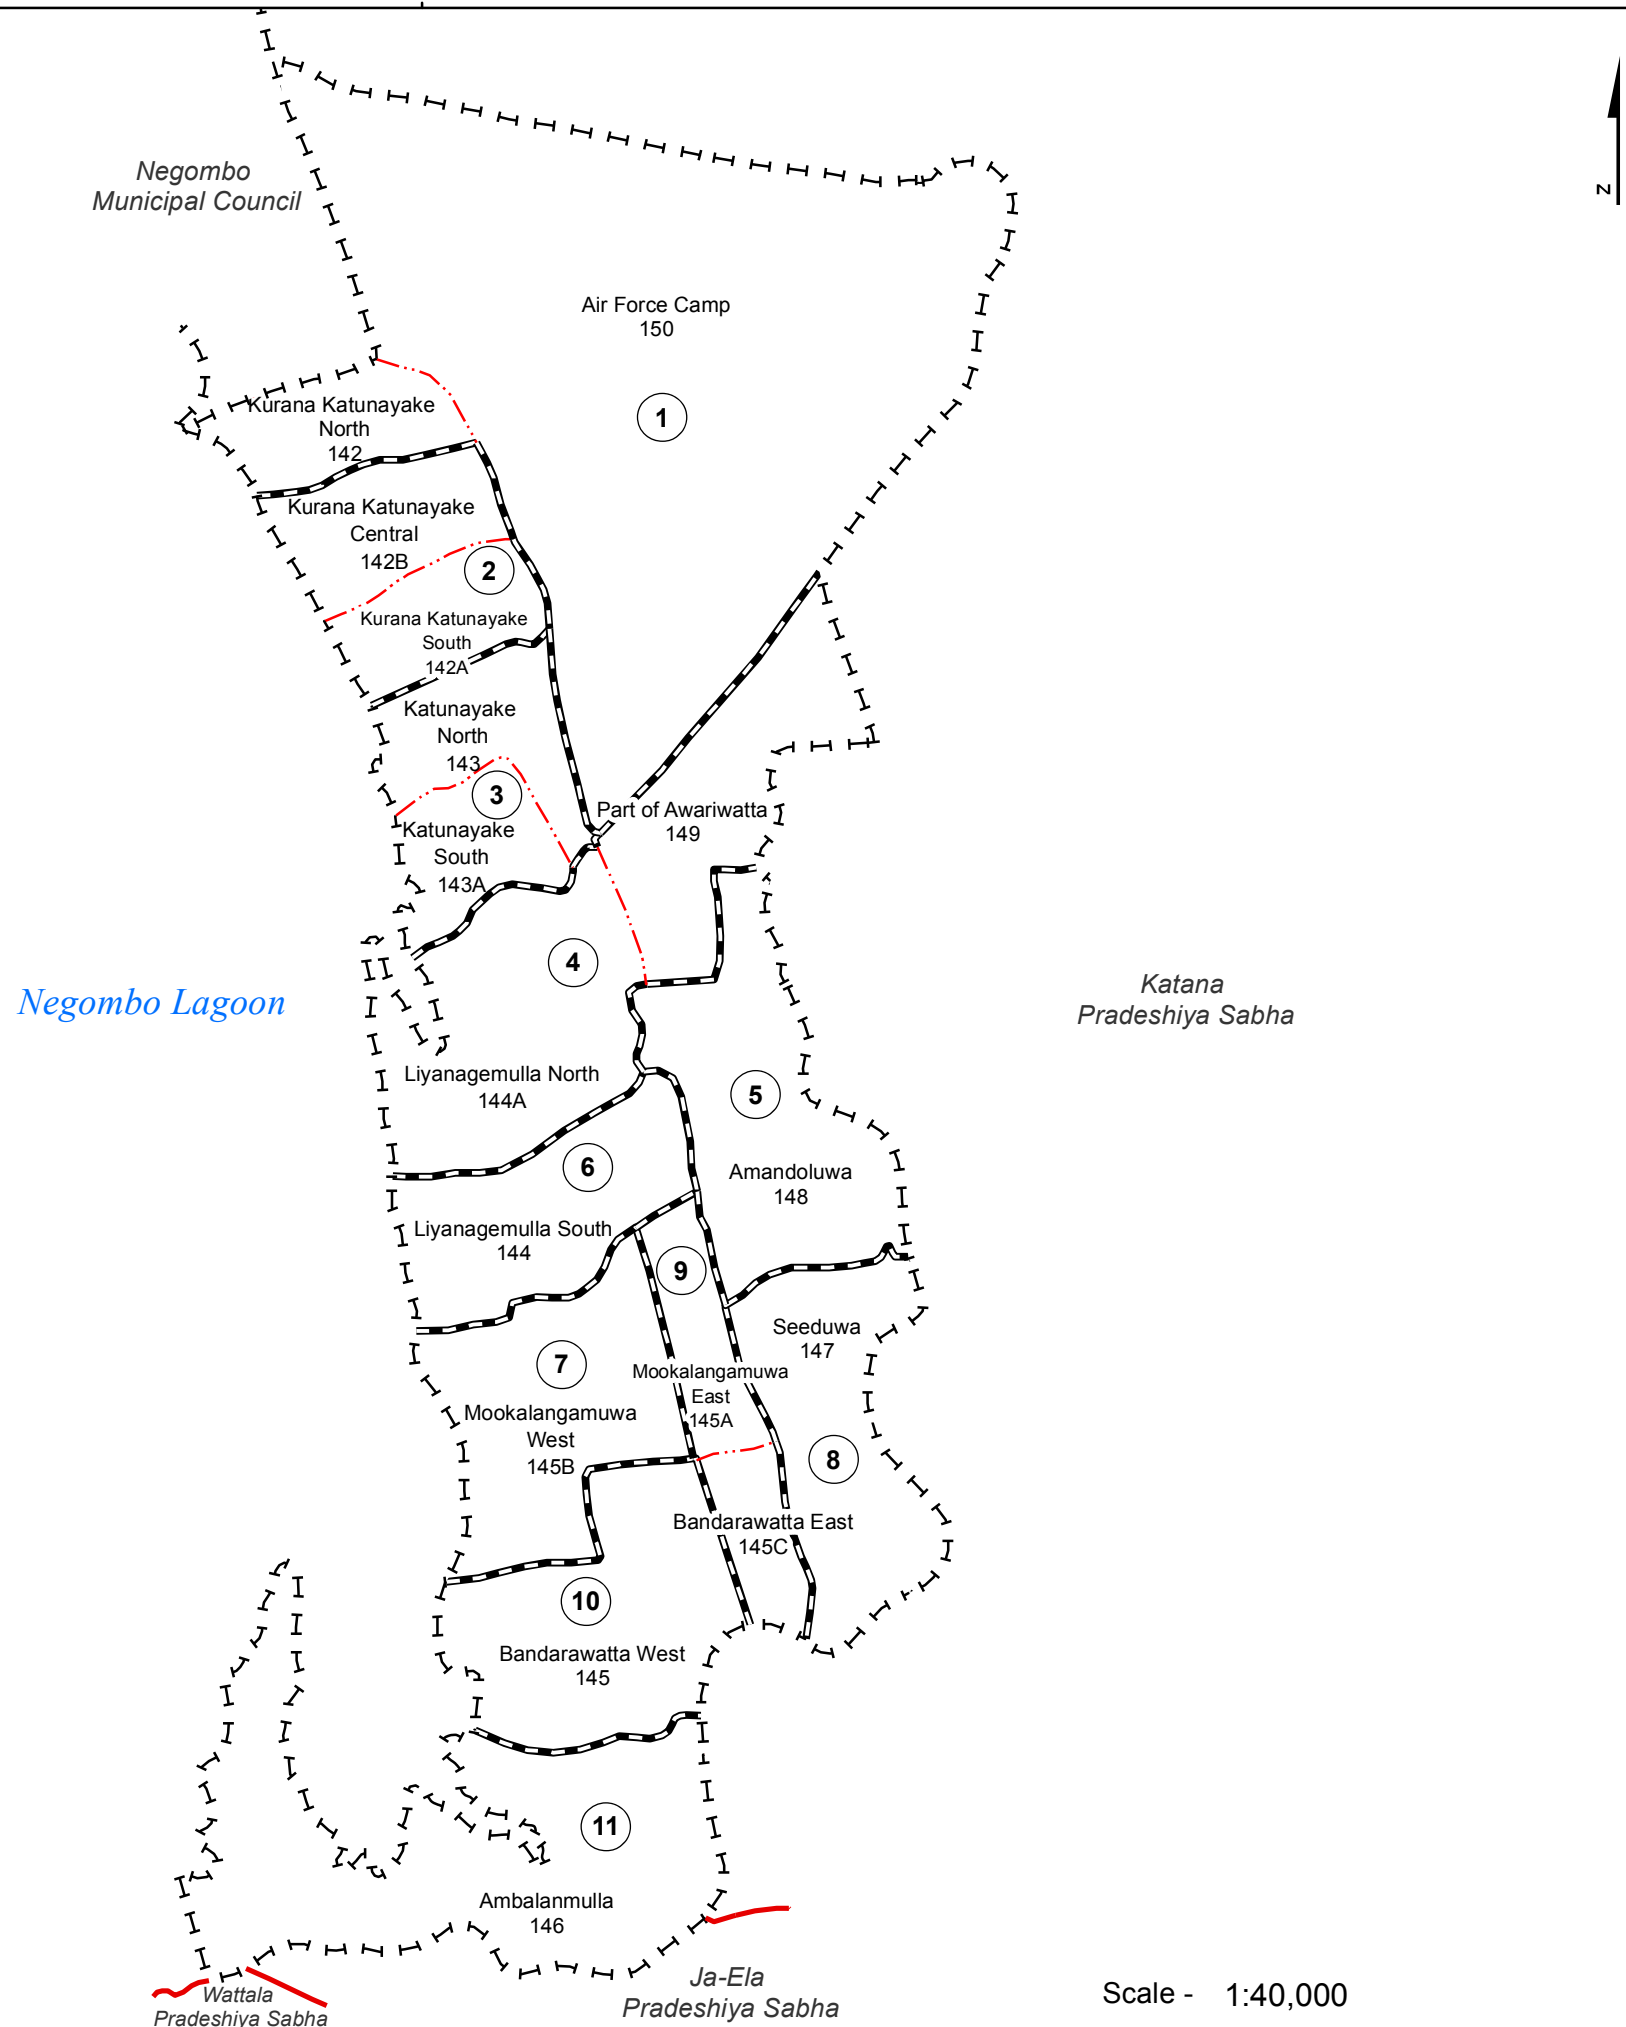

Ward Map of Katunayake Seeduwa Urban Council - Gampaha District

Ref. No : NDC / 02 / 04

220000

Katunayake Seeduwa Urban Council

Katunayake Seeduwa Urban Council

WARD No	WARD Name
1	Kurana- Katunayake
2	Kurana Central
3	Katunayake
4	Liyanagemulla North
5	Amandoluwa
6	Liyanagemulla South
7	Mookalangamuwa
8	Seeduwa
9	Mookalangamuwa East
10	Bandarawatta
11	Ambalanmulla

Legend

- + - - - + Province Boundary
- . + . . . - District Boundary
- - DS Boundary
- - - - - GN Boundary
- - - - - Polling Division Boundary
- PS Boundary
- - - - - MC / UC Boundary
- - - - - Ward Boundary
- ▨ Multi Member Ward

Prepared by Survey Department of Sri Lanka

Data Source:
National Delimitation Committee for Local Authorities - 2013 / 2016
Ministry of Local Government and Provincial Councils

Scale - 1:40,000

100000