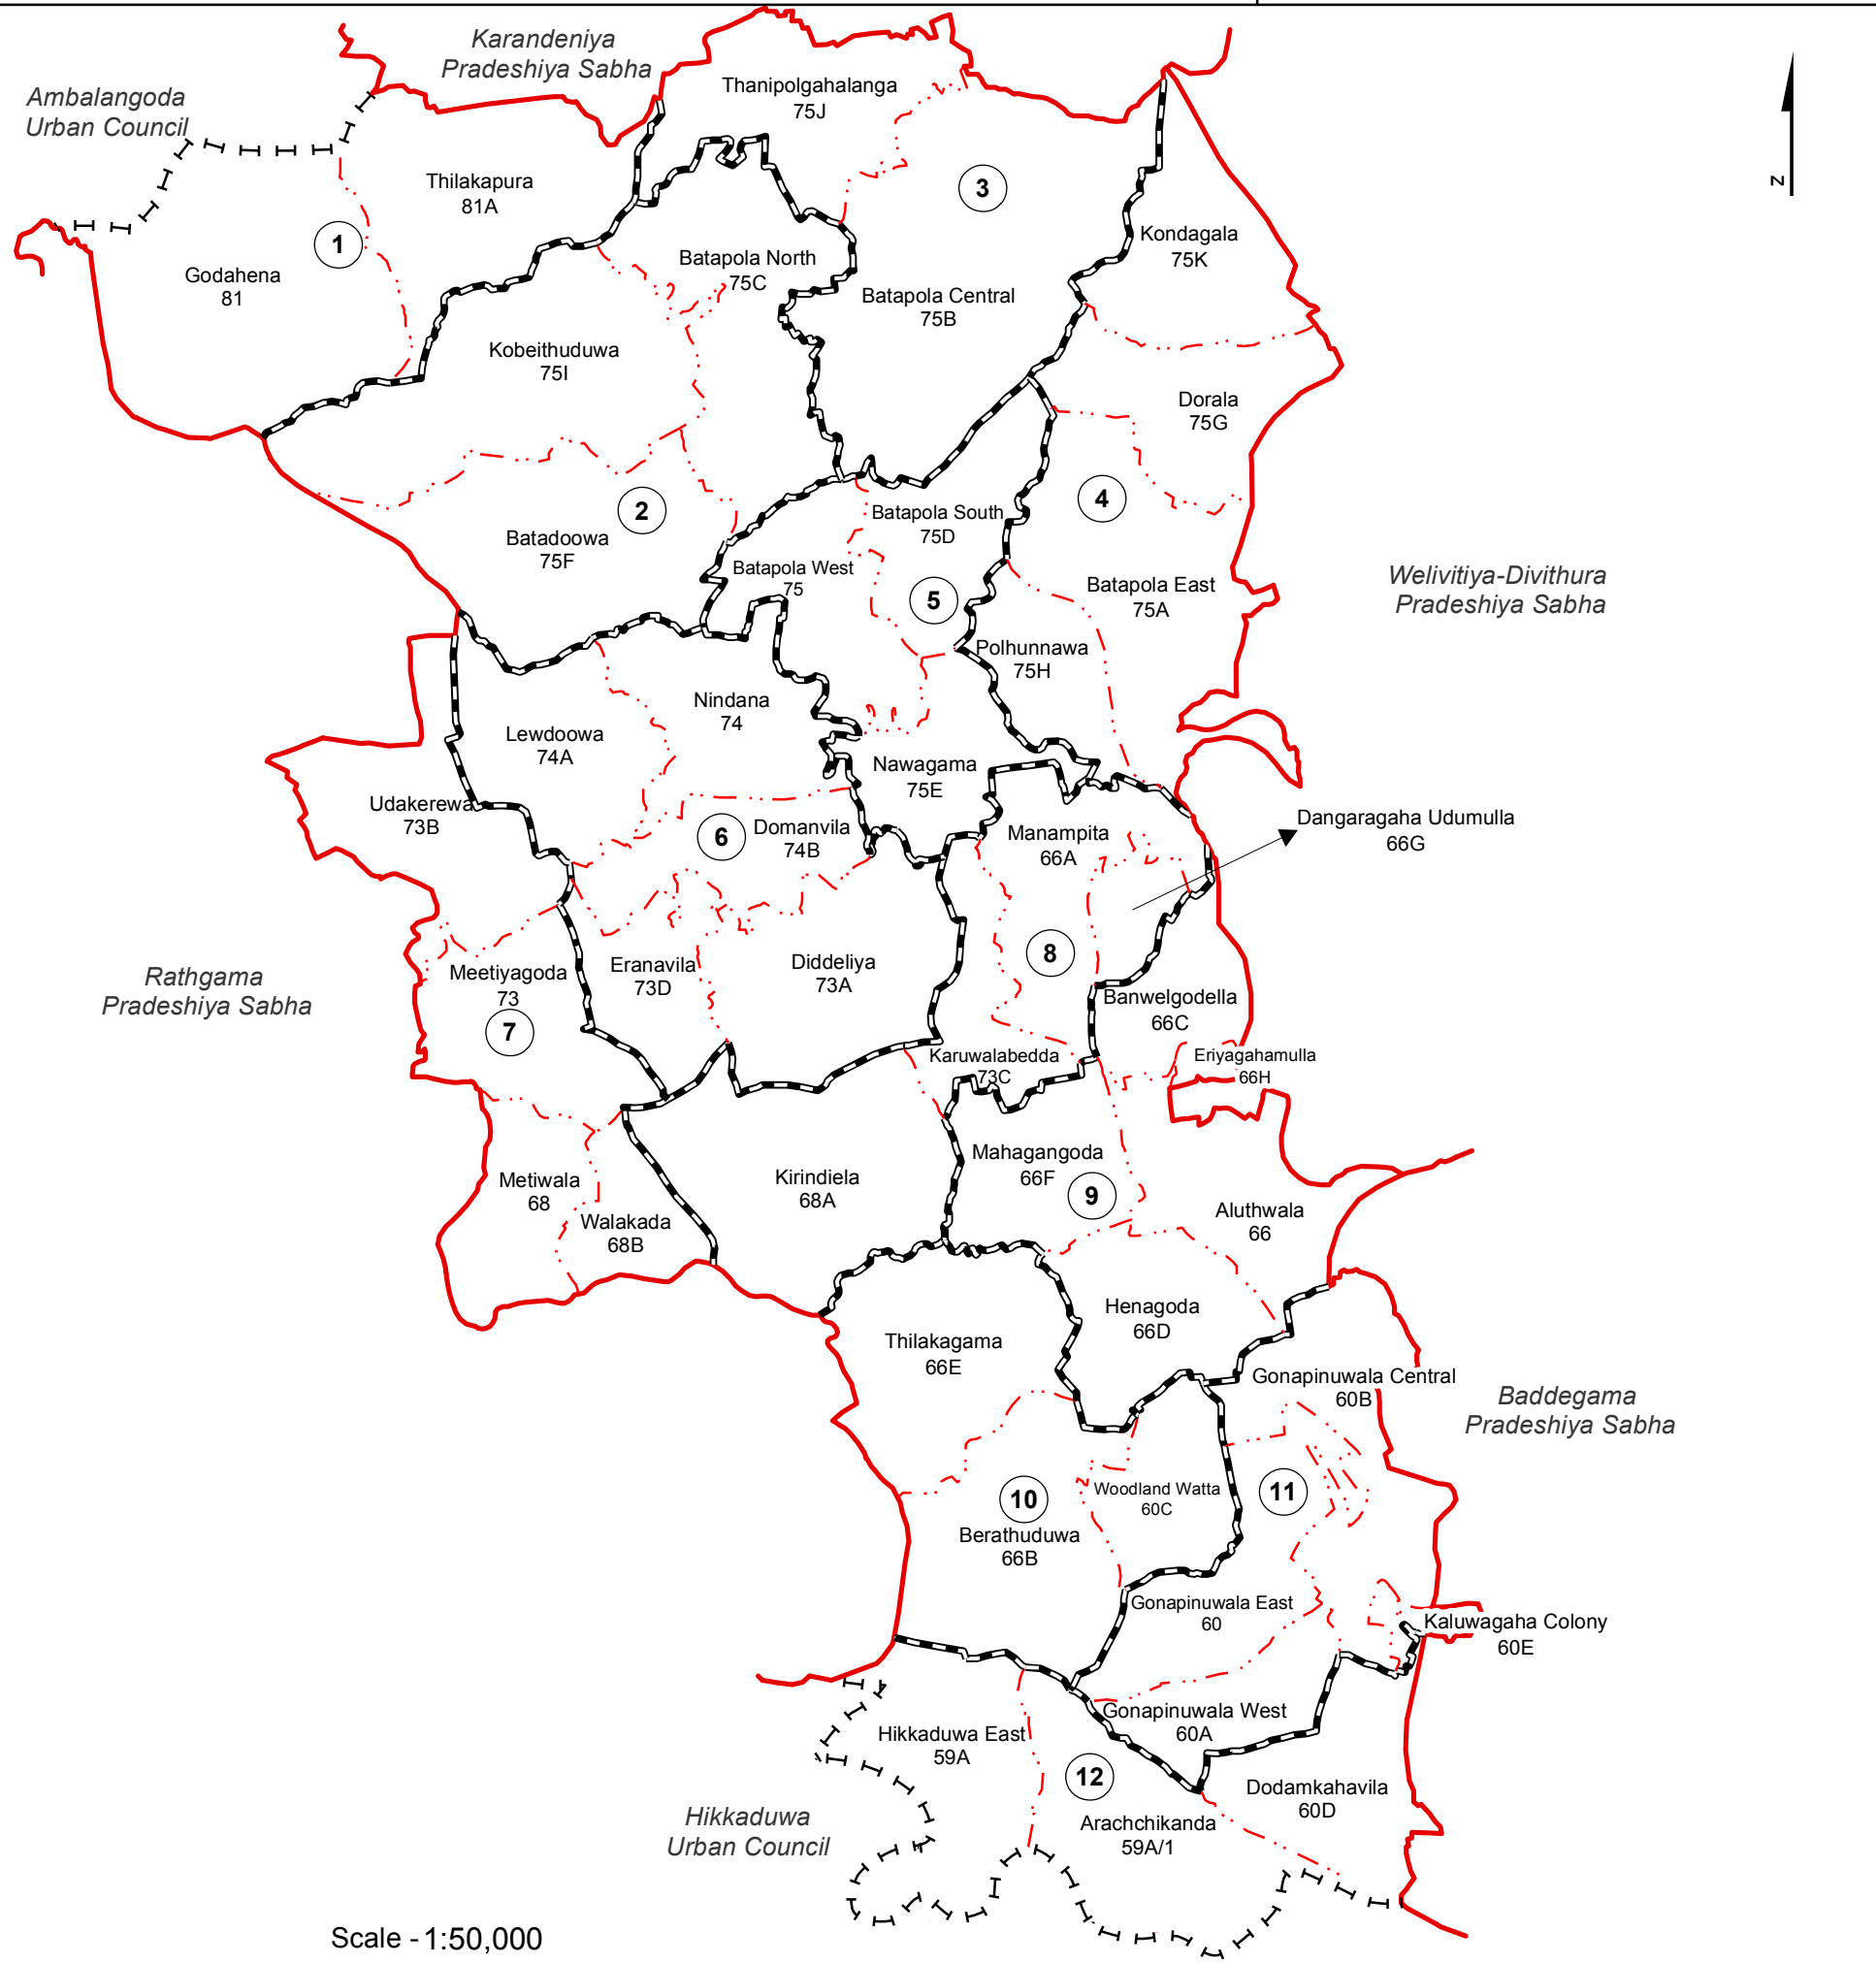

Ward Map of Ambalangoda Pradeshiya Sabha - Galle District

Ref. No : NDC /07 / 05

Ambalangoda Pradeshiya Sabha

Ambalangoda Pradeshiya Sabha

Ward No	Ward Name
1	Godahena
2	Batapola North
3	Batapola Central
4	Batapola East
5	Batapola West
6	Nindana
7	Meetiya goda
8	Karuwalabedda
9	Aluthwala
10	Berathuduwa
11	Gonapinuwala
12	Arachchikanda

Legend

- + - - + Province Boundary
- . + . + District Boundary
- . . - DS Boundary
- . - . GN Boundary
- - - - Polling Division Boundary
- - - - PS Boundary
- MC / UC Boundary
- Ward Boundary
- Multi Member Ward

Prepared by Survey Department of Sri Lanka

Data Source:
National Delimitation Committee for Local Authorities - 2013/2016
Ministry of Local Government and Provincial Councils

Scale - 1:50,000

130000

110000