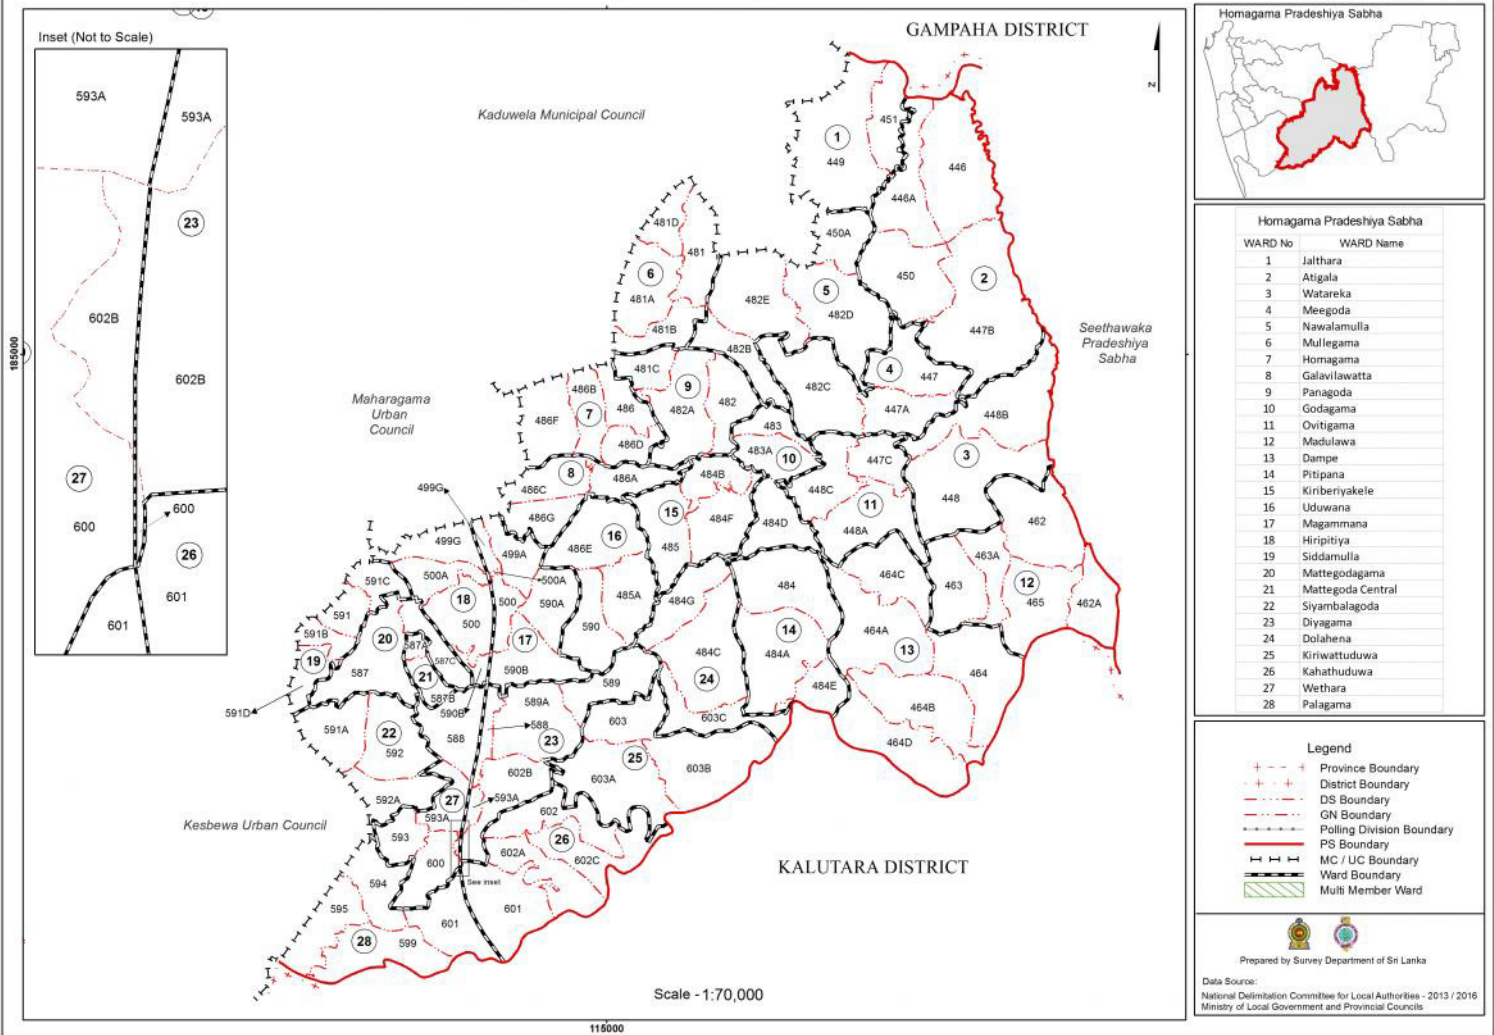

Ward Map of Homagama Pradeshiya Sabha - Colombo District

Ref. No : NDC / 01 / 13

Homagama Pradeshiya Sabha

WARD No	WARD Name
1	Jalthara
2	Atigala
3	Watareka
4	Meegoda
5	Nawalamulla
6	Mulgama
7	Homagama
8	Galavilawatta
9	Panagoda
10	Godagama
11	Ovitigama
12	Madulawa
13	Dampe
14	Pitipana
15	Kiriberiyakele
16	Uduwana
17	Magammana
18	Hiripitiya
19	Siddamulla
20	Mattegodagama
21	Mattegod Central
22	Siyambalagoda
23	Diyagama
24	Dolahena
25	Kiriwattuduwa
26	Kahathuduwa
27	Wethara
28	Palagama

Legend

- Province Boundary
- District Boundary
- DS Boundary
- GN Boundary
- Polling Division Boundary
- PS Boundary
- MC / UC Boundary
- Ward Boundary
- Multi Member Ward

Scale - 1:70,000