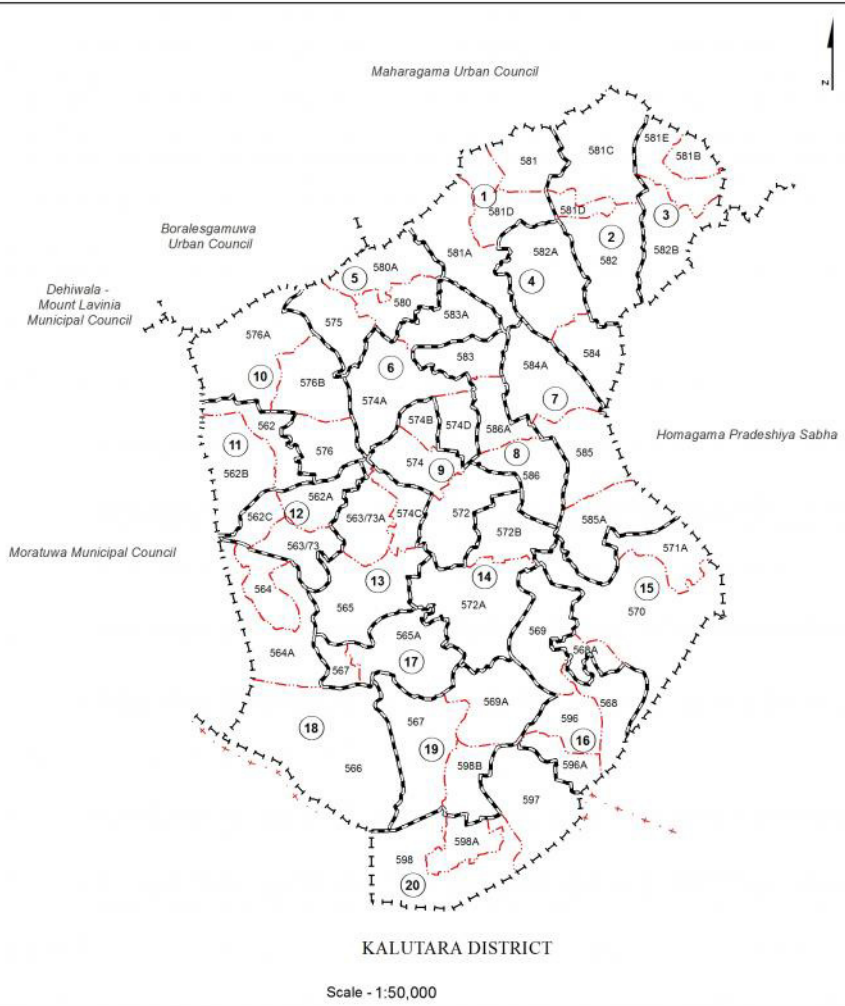

Ward Map of Kesbewa Urban Council - Colombo District

Ref. No : NDC / 01 / 09

WARD No	GNNNo	GN Name
1	581	Erewwala East
	581A	Erewwala West
	581D	Part of Erewwala North
2	581C	Rathmaladeniya
	581D	Part of Erewwala North
3	582	Pelenwatta North
	581B	Bangalawatta
4	581E	Mahalwarawa
	582B	Pelenwatta East
5	582A	Pelenwatta West
	584	Gorakapitiya
6	575	Bokundara
	580	Kaliyamahara
7	580A	Niwanthidiya
	574A	Mampe North
8	574D	Mampe East
	583A	Palgedara
9	584A	Namparnunuwa
	585	Honnanthara North
10	585A	Honnanthara South
	583	Makuludoowa
11	586	Mavittara South
	586A	Mavittara North
12	572	Kesbewa North
	574	Mampe West
13	574B	Vishwakalawa
	576	Thumbovila West
14	576A	Thumbovila North
	576B	Thumbovila South
15	562	Wewala East
	562B	Wewala West
16	562A	Suwarapola East
	562C	Suwarapola West
17	563/73	Hedigama
	563/73A	Kolamunna
18	565	Batakettara North
	574C	Mampe South
19	572A	Kesbewa South
	572B	Kesbewa East
20	568A	Nivungama
	570	Halpita
21	571A	Horathuduwa
	568	Morenda
22	569	Makandana East
	596	Batuwandara North
23	596A	Batuwandara South
	565A	Batakettara South
24	567	Part of Madapatha
	564	Delthara West
25	564A	Delthara East
	566	Dampe
26	567	Part of Madapatha
	569A	Makandana west
27	598B	Polhena
	597	Jamburuliya
28	598	Kahapola
	598A	Regidel watta

Kesbewa Urban Council	
WARD No	WARD Name
1	Erewwala
2	Rathmaladeniya
3	Mahalwarawa
4	Pelenwatta
5	Bokundara
6	Mampe
7	Honnanthara
8	Mavittara
9	Vishwakalawa
10	Thumbovila
11	Wewala
12	Suwarapola
13	Kolamunna
14	Kesbewa
15	Halpita
16	Batuwandara
17	Batakettara
18	Dampe
19	Polhena
20	Kahapola

Legend	
	Province Boundary
	District Boundary
	DS Boundary
	GN Boundary
	Polling Division Boundary
	PS Boundary
	MC / UC Boundary
	Ward Boundary
	Multi Member Ward

Prepared by Survey Department of Sri Lanka
 Data Source: National Delimitation Committee for Local Authorities - 2013
 Ministry of Local Government and Provincial Councils