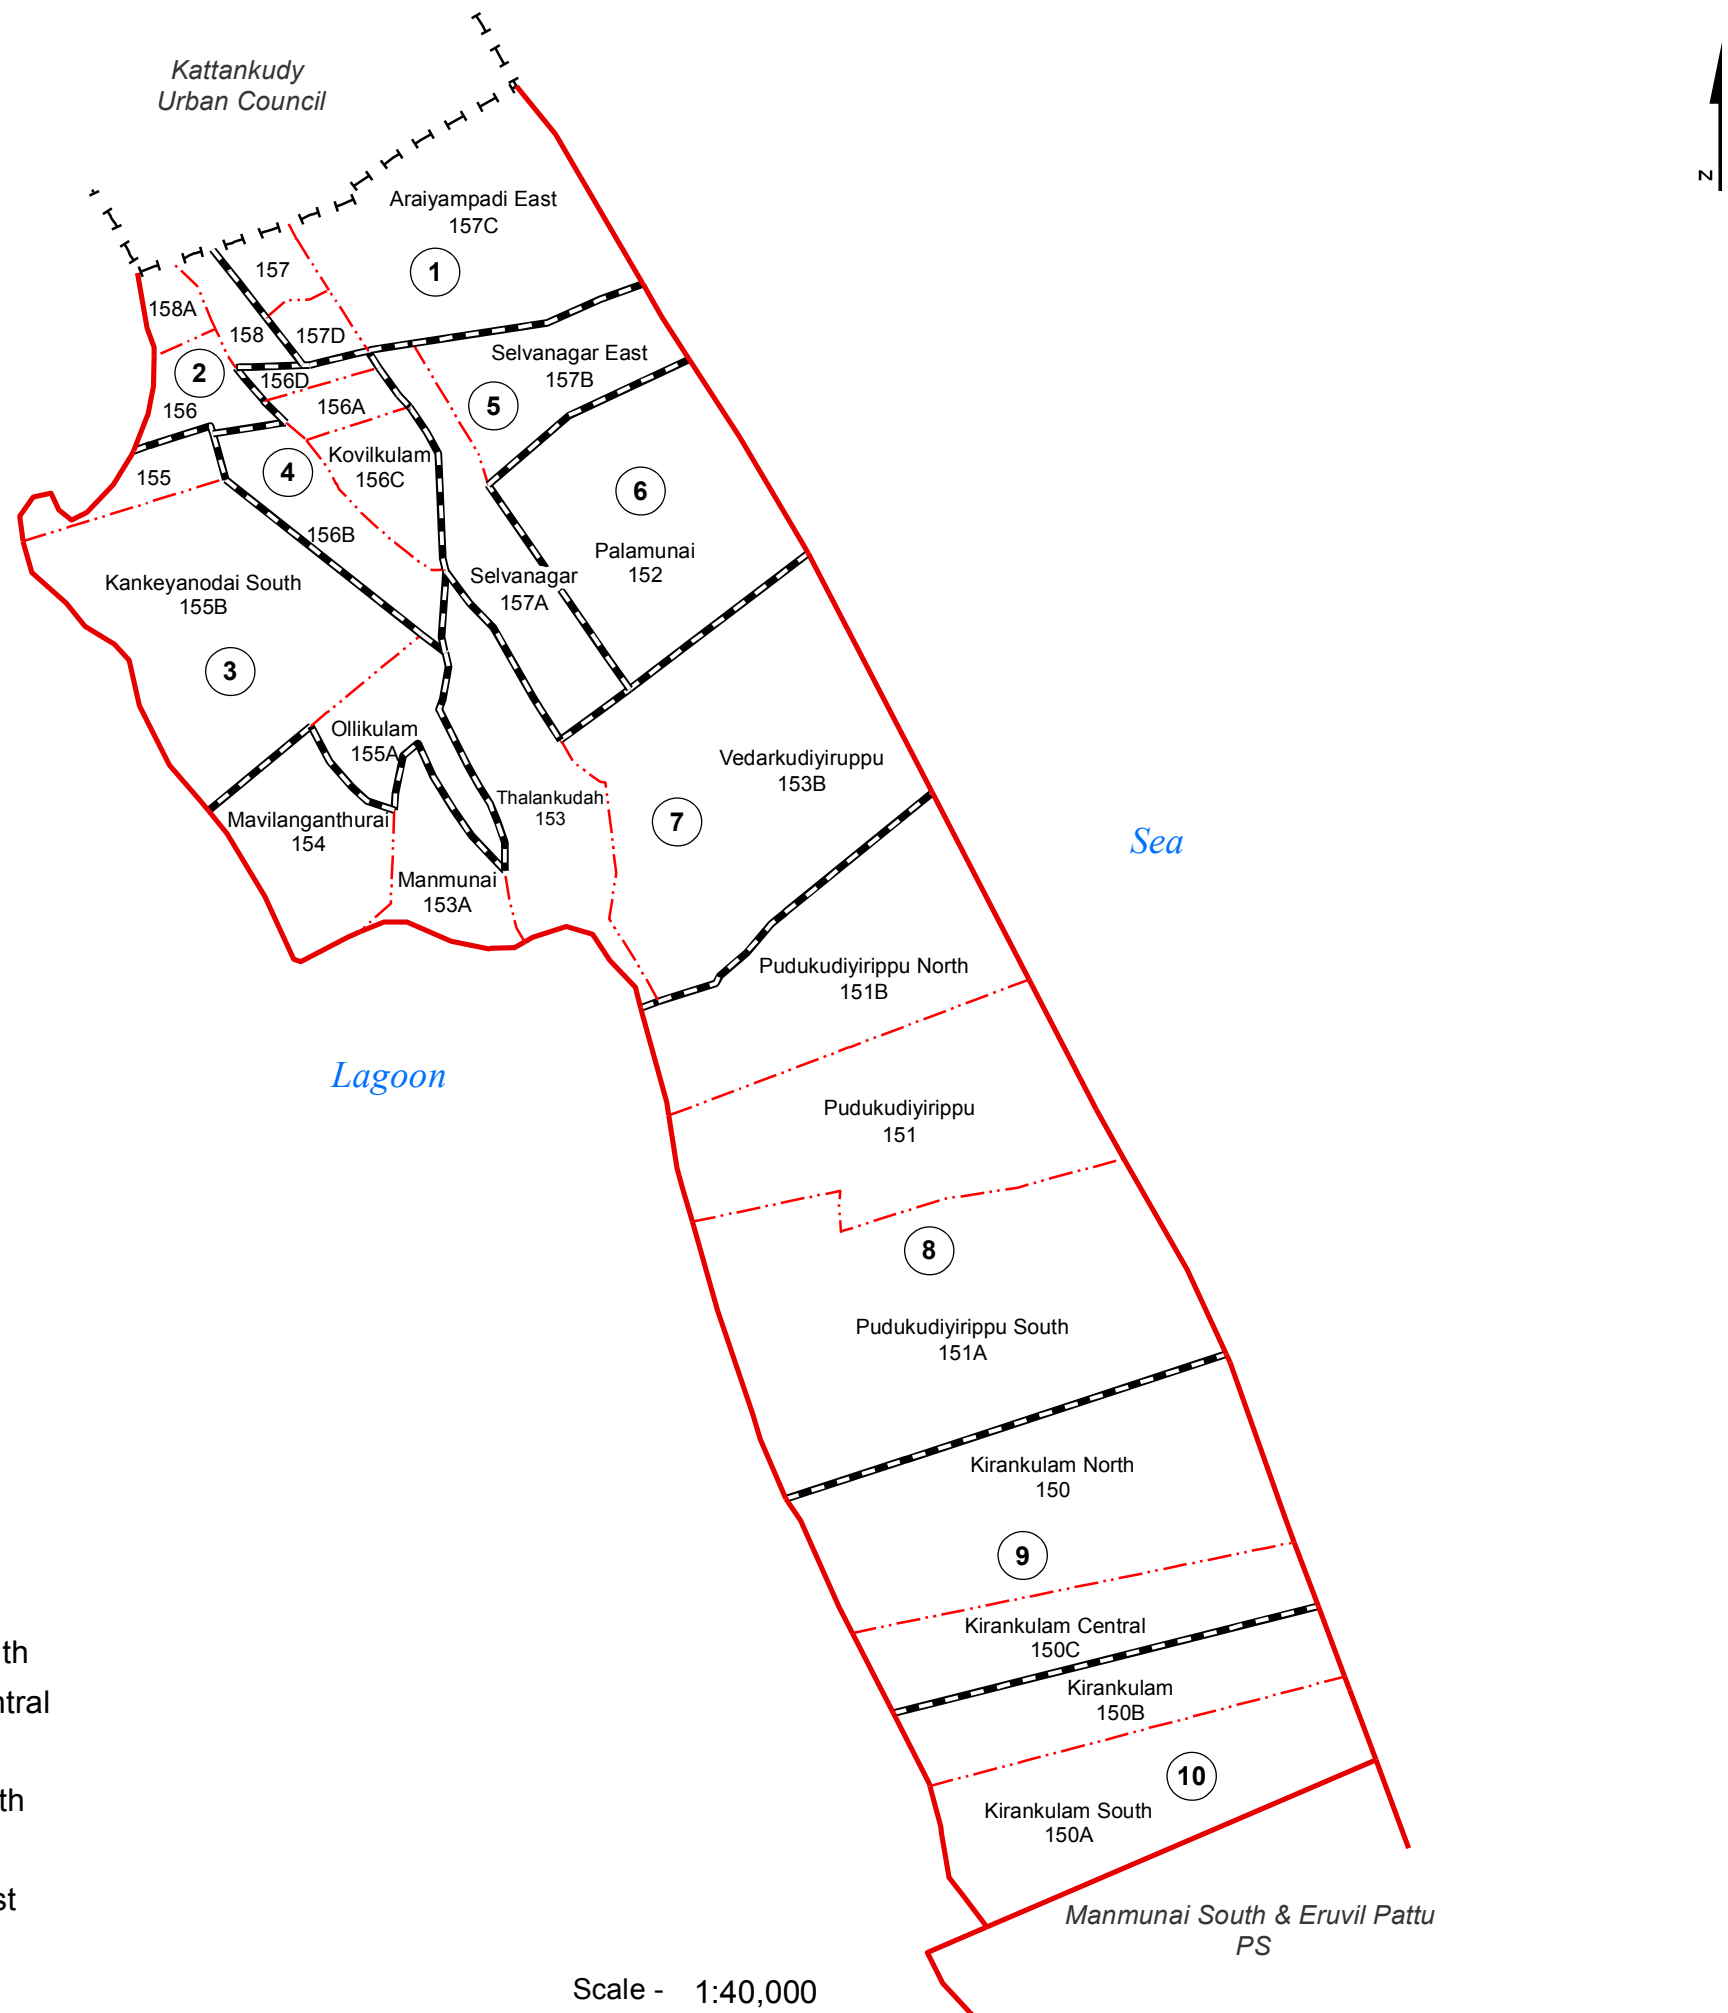

Ward Map of Manmunai Pattu Pradeshiya Sabha - Batticaloa District

Ref. No : NDC / 15 / 09

GN No	GN Name
155	- Kankeyanodai
156	- Arayampadi 03
156A	- Rajaduraigramam
156B	- Arayampathy South
156D	- Arayampathy Central
157	- Arayampathy 02
157D	- Arayampathy North
158	- Arayampathy 01
158A	- Arayampathy West

Scale - 1:40,000

Manmunai Pattu Pradeshiya Sabha

Manmunai Pattu Pradeshiya Sabha

WARD No	WARD Name
1	Arayampathy East
2	Arayampathy West
3	Kankeyanodai
4	Arayampathy South
5	Selvanagar
6	Palamunai
7	Manmunai
8	Pudukudiyirippu
9	Kirankulam North
10	Kirankulam South

Legend

- + - - + Province Boundary
- . + . + . District Boundary
- . . - . DS Boundary
- - - - GN Boundary
- - - - - Polling Division Boundary
- — — — PS Boundary
- - - - - MC / UC Boundary
- - - - - Ward Boundary
- ▨ Multi Member Ward

Prepared by Survey Department of Sri Lanka

Data Source:
National Delimitation Committee for Local Authorities - 2013
Ministry of Local Government and Provincial Councils