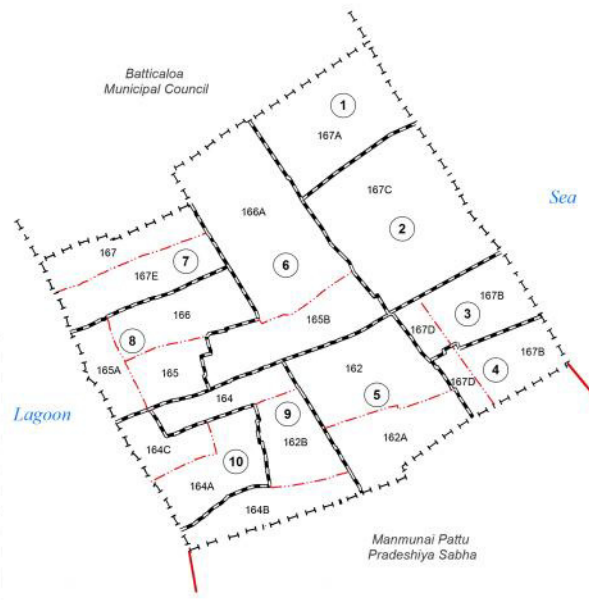

Ward Map of Kattankudy Urban Council - Batticaloa District

Ref. No : NDC / 15 / 03

Kattankudy Urban Council

WARD No	WARD Name
1	Baduriya
2	Al Aqsa
3	Anwar
4	Nuraniya
5	Dharussalam
6	Maulana
7	Meerapalli
8	Hiluriya
9	Hasanath
10	Jamiullafreen

WARD No	GN No	GN Name
1	167A	New Kattankudy North
2	167C	New Kattankudy South
3	167B	Part of New Kattankudy East
	167D	Part of New Kattankudy West
4	167B	Part of New Kattankudy East
	167D	Part of New Kattankudy West
5	162	Kattankudy 6
	162A	Kattankudy 6 South
6	165B	Kattankudy 3 East
	166A	Kattankudy 2 North
7	167	Kattankudy 1
	167E	Kattankudy 1 South
8	165	Kattankudy 3
	165A	Kattankudy 3 West
	166	Kattankudy 2
9	162B	Kattankudy 6 West
	164	Kattankudy 4
10	164B	Kattankudy 5 South
	164A	Kattankudy 5
	164C	Kattankudy 4 West

Legend

- +---+ Province Boundary
- .-.-.- District Boundary
- .-.-.- DS Boundary
- .-.-.- GN Boundary
- .-.-.- Polling Division Boundary
- PS Boundary
- MC / UC Boundary
- Ward Boundary
- Multi Member Ward

Prepared by Survey Department of Sri Lanka
 Data Source: National Delimitation Committee for Local Authorities - 2013 / 2016
 Ministry of Local Government and Provincial Councils

Scale - 1:20,000