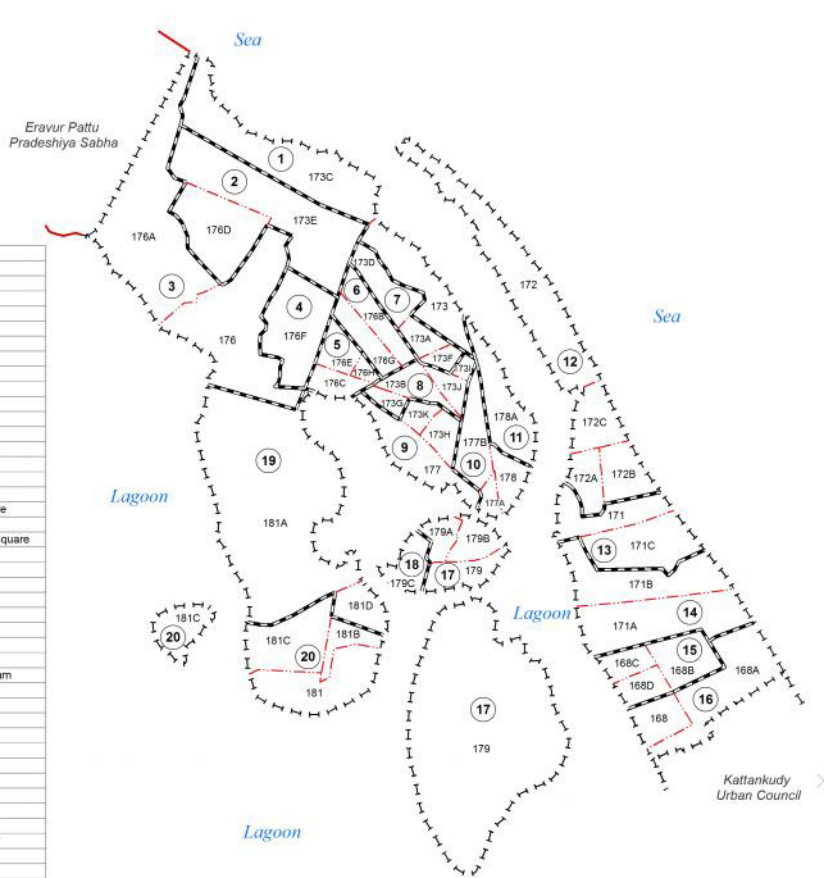

Ward Map of Batticaloa Municipal Council - Batticaloa District

Ref. No : NDC / 15 / 01

**Batticaloa Municipal Council**

WARD No	WARD Name
1	Amirthakali
2	Thiraimadu
3	Sathurukondan
4	Sinna Urani
5	Irudiyapuram
6	Karuvappankery
7	Mamangam
8	Gnasooriyam Square
9	Thandawanveli
10	Arasady
11	Periyappodai
12	Thirichchandhoor
13	Kallady
14	Nochchimunai
15	Navatkudah
16	Manjanthoduvei
17	Puliyanthivu
18	Puliyanthivu South
19	Thirupperumthurai
20	Puthunagar

WARD No	GN No	GN Name
1	173	Amirthakali
	173C	Palameenmadu
2	173E	Thiraimadu
	176D	Panicheheady
3	176	Kokkukul
	176A	Sathurukondan
4	176F	Sinna Urani
	176C	Periya Oorani
5	176E	Irudiyapuram West
	176H	Irudiyapuram Central
6	176B	Karuvappankery
	176G	Jayanthipuram
	173A	Mamangam
7	173D	Punnachcholai
	173F	Koolavadi
	173B	Iruthayapuram East
8	173G	Gnasasooriyam Square
	173I	Koolavadi East
	173J	Thissaveerasingham Square
	173H	Barathipuram
9	173K	Vettukkadu
	177	Thandawanveli
	177A	Arasady
10	177B	Thamarakerny
	178	Kottamunai
11	178A	Periyappodai
	172	Navelady
12	172A	Kallady Mohoththuvaram
	172B	Thirichchandhoor
	172C	Dutch Bar
13	171	Kallady
	171C	Kallady Velloor
14	171A	Nochchimunai
	171B	Kallady Uppodai
	168B	Navakkudah
15	168C	Navakkudah East
	168D	Navakkudah South
	168	Manjanthoduvei North
16	168A	Manjanthoduvei South
	179	Puliyanthivu East
17	179A	Puliyanthivu West
	179B	Puliyanthivu Central
	179C	Puliyanthivu South
18	181A	Thirupperumthurai
19	181D	Seththukudah
	181	Thimilathivu
20	181B	Veechchukalmunai
	181C	Puthunagar

**Legend**

- Province Boundary
- District Boundary
- DS Boundary
- GN Boundary
- Polling Division Boundary
- PS Boundary
- MC / UC Boundary
- Ward Boundary
- Multi Member Ward

Prepared by Survey Department of Sri Lanka  
 Data Source: National Delimitation Committee for Local Authorities - 2013 / 2018  
 Ministry of Local Government and Provincial Councils

Scale - 1:50,000  
300000