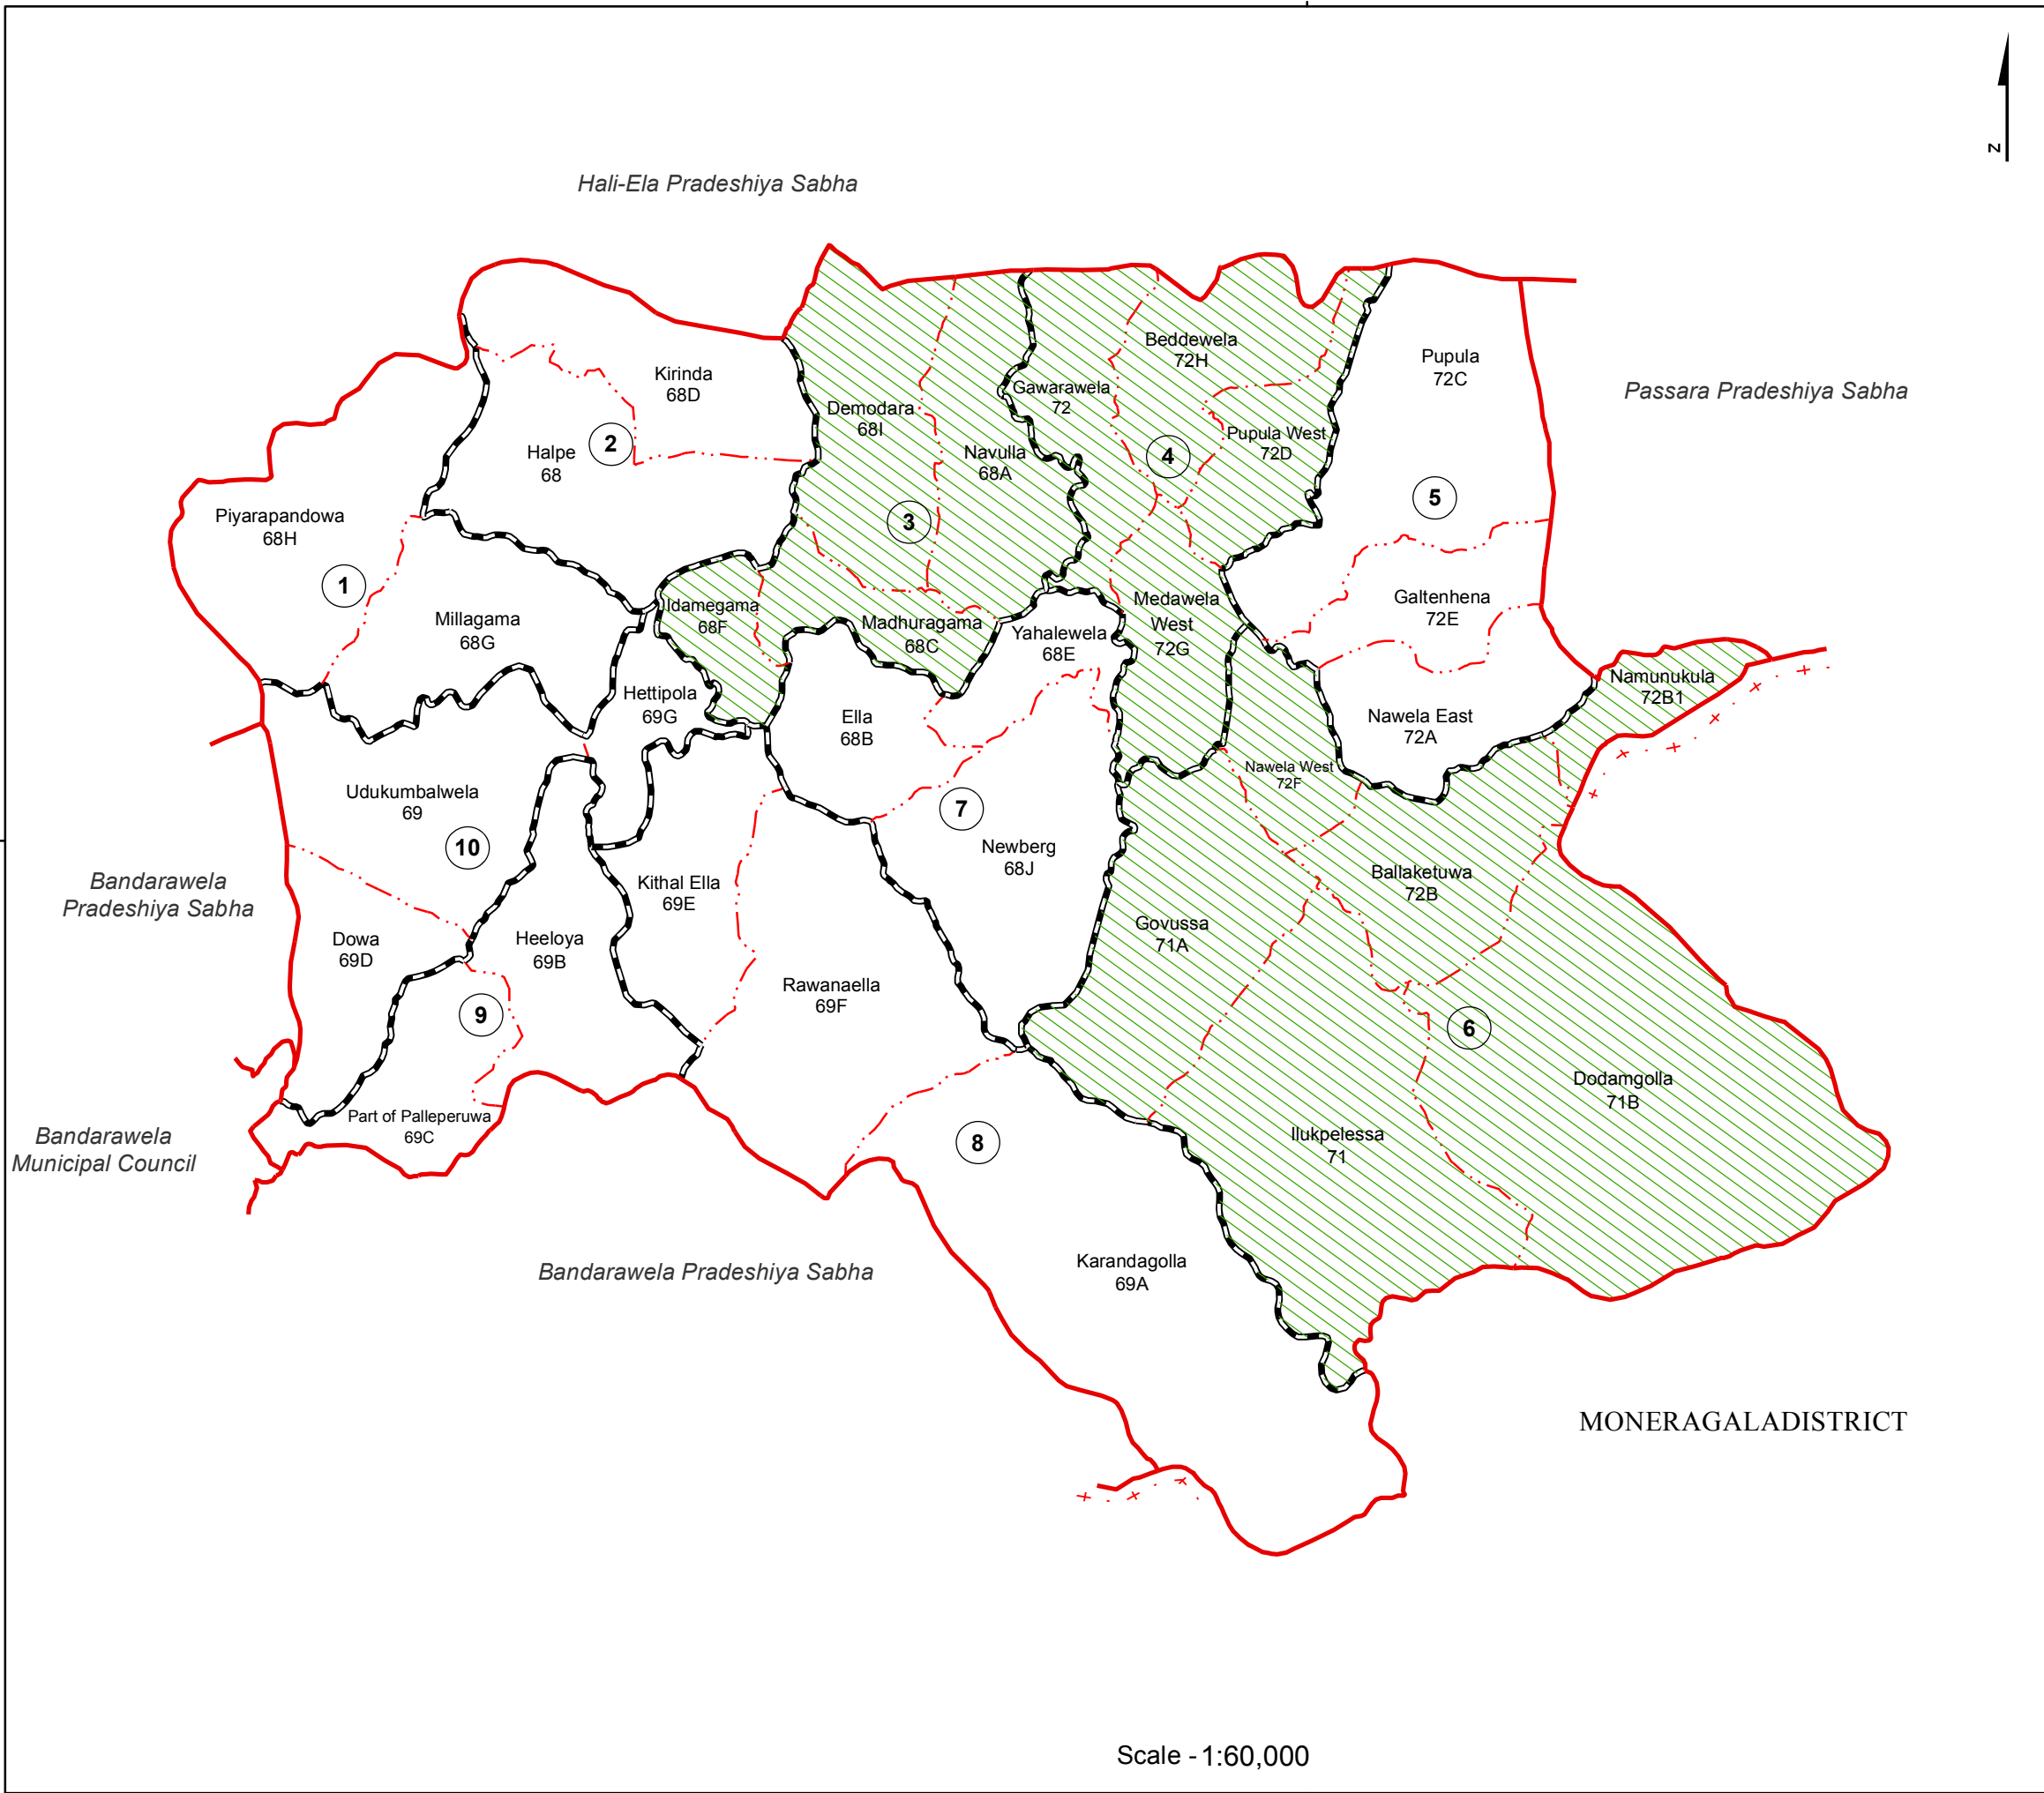

# Ward Map of Ella Pradeshiya Sabha - Badulla District

Ref. No : NDC / 22 / 16

Ella Pradeshiya Sabha	
WARD No	WARD Name
1	Millagama
2	Halpe
3	Demodara
4	Beddewela
5	Pupula
6	Ballaketuwa
7	Ella
8	Rawanaella
9	Heeloya
10	Dowa

**Legend**

- + - - + Province Boundary
- + · + · District Boundary
- · - · - DS Boundary
- · - · - GN Boundary
- · — · — Polling Division Boundary
- — — PS Boundary
- — — MC / UC Boundary
- — — Ward Boundary
- ▨ Multi Member Ward

Prepared by Survey Department of Sri Lanka

Data Source:  
National Delimitation Committee for Local Authorities - 2013  
Ministry of Local Government and Provincial Councils

Scale - 1:60,000