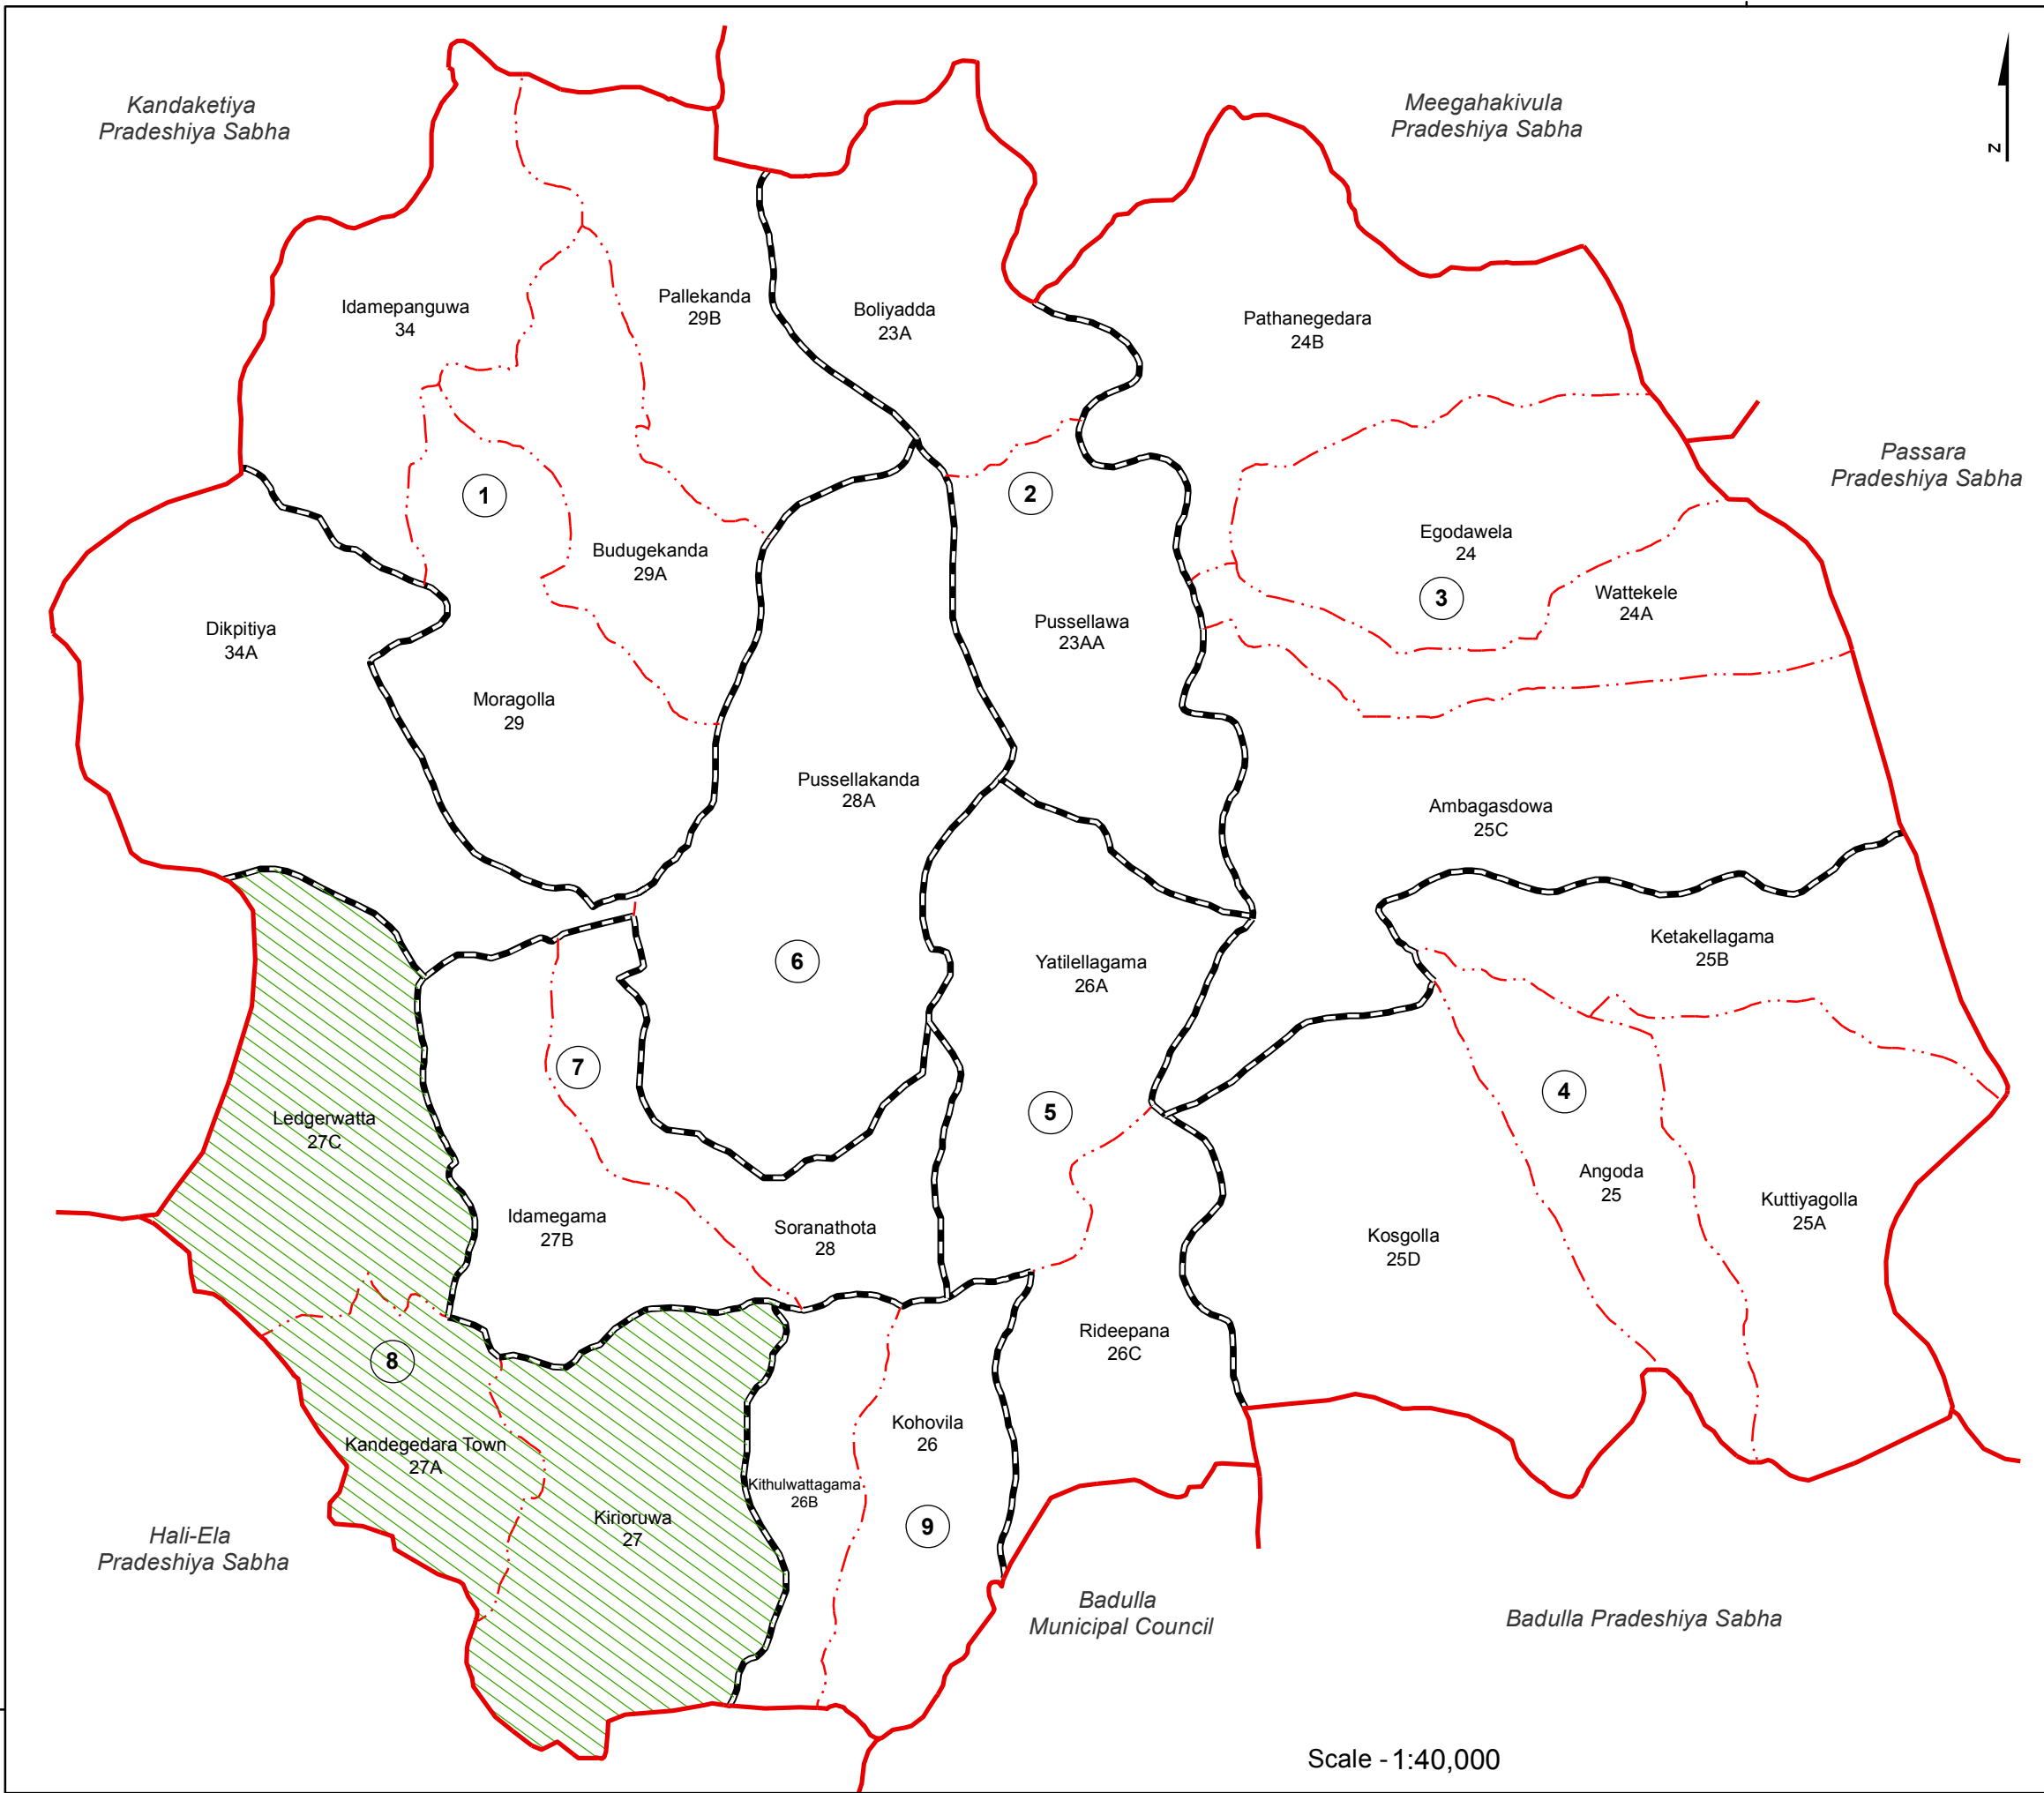

# Ward Map of Soranathota Pradeshiya Sabha - Badulla District

Ref. No : NDC / 22 / 06

### Soranathota Pradeshiya Sabha

WARD No	WARD Name
1	Budugekanda
2	Pussellawa
3	Egodawela
4	Kuttiyagolla
5	Rideepana
6	Pussellakanda
7	Soranathota
8	Kandegedara
9	Kohovila

### Legend

- + - - + Province Boundary
- . . . . District Boundary
- . . . DS Boundary
- - - - GN Boundary
- - - - Polling Division Boundary
- — — PS Boundary
- — — MC / UC Boundary
- - - - Ward Boundary
- ▨ Multi Member Ward

Prepared by Survey Department of Sri Lanka

Data Source:  
National Delimitation Committee for Local Authorities - 2013  
Ministry of Local Government and Provincial Councils

200000

Scale - 1:40,000

235000