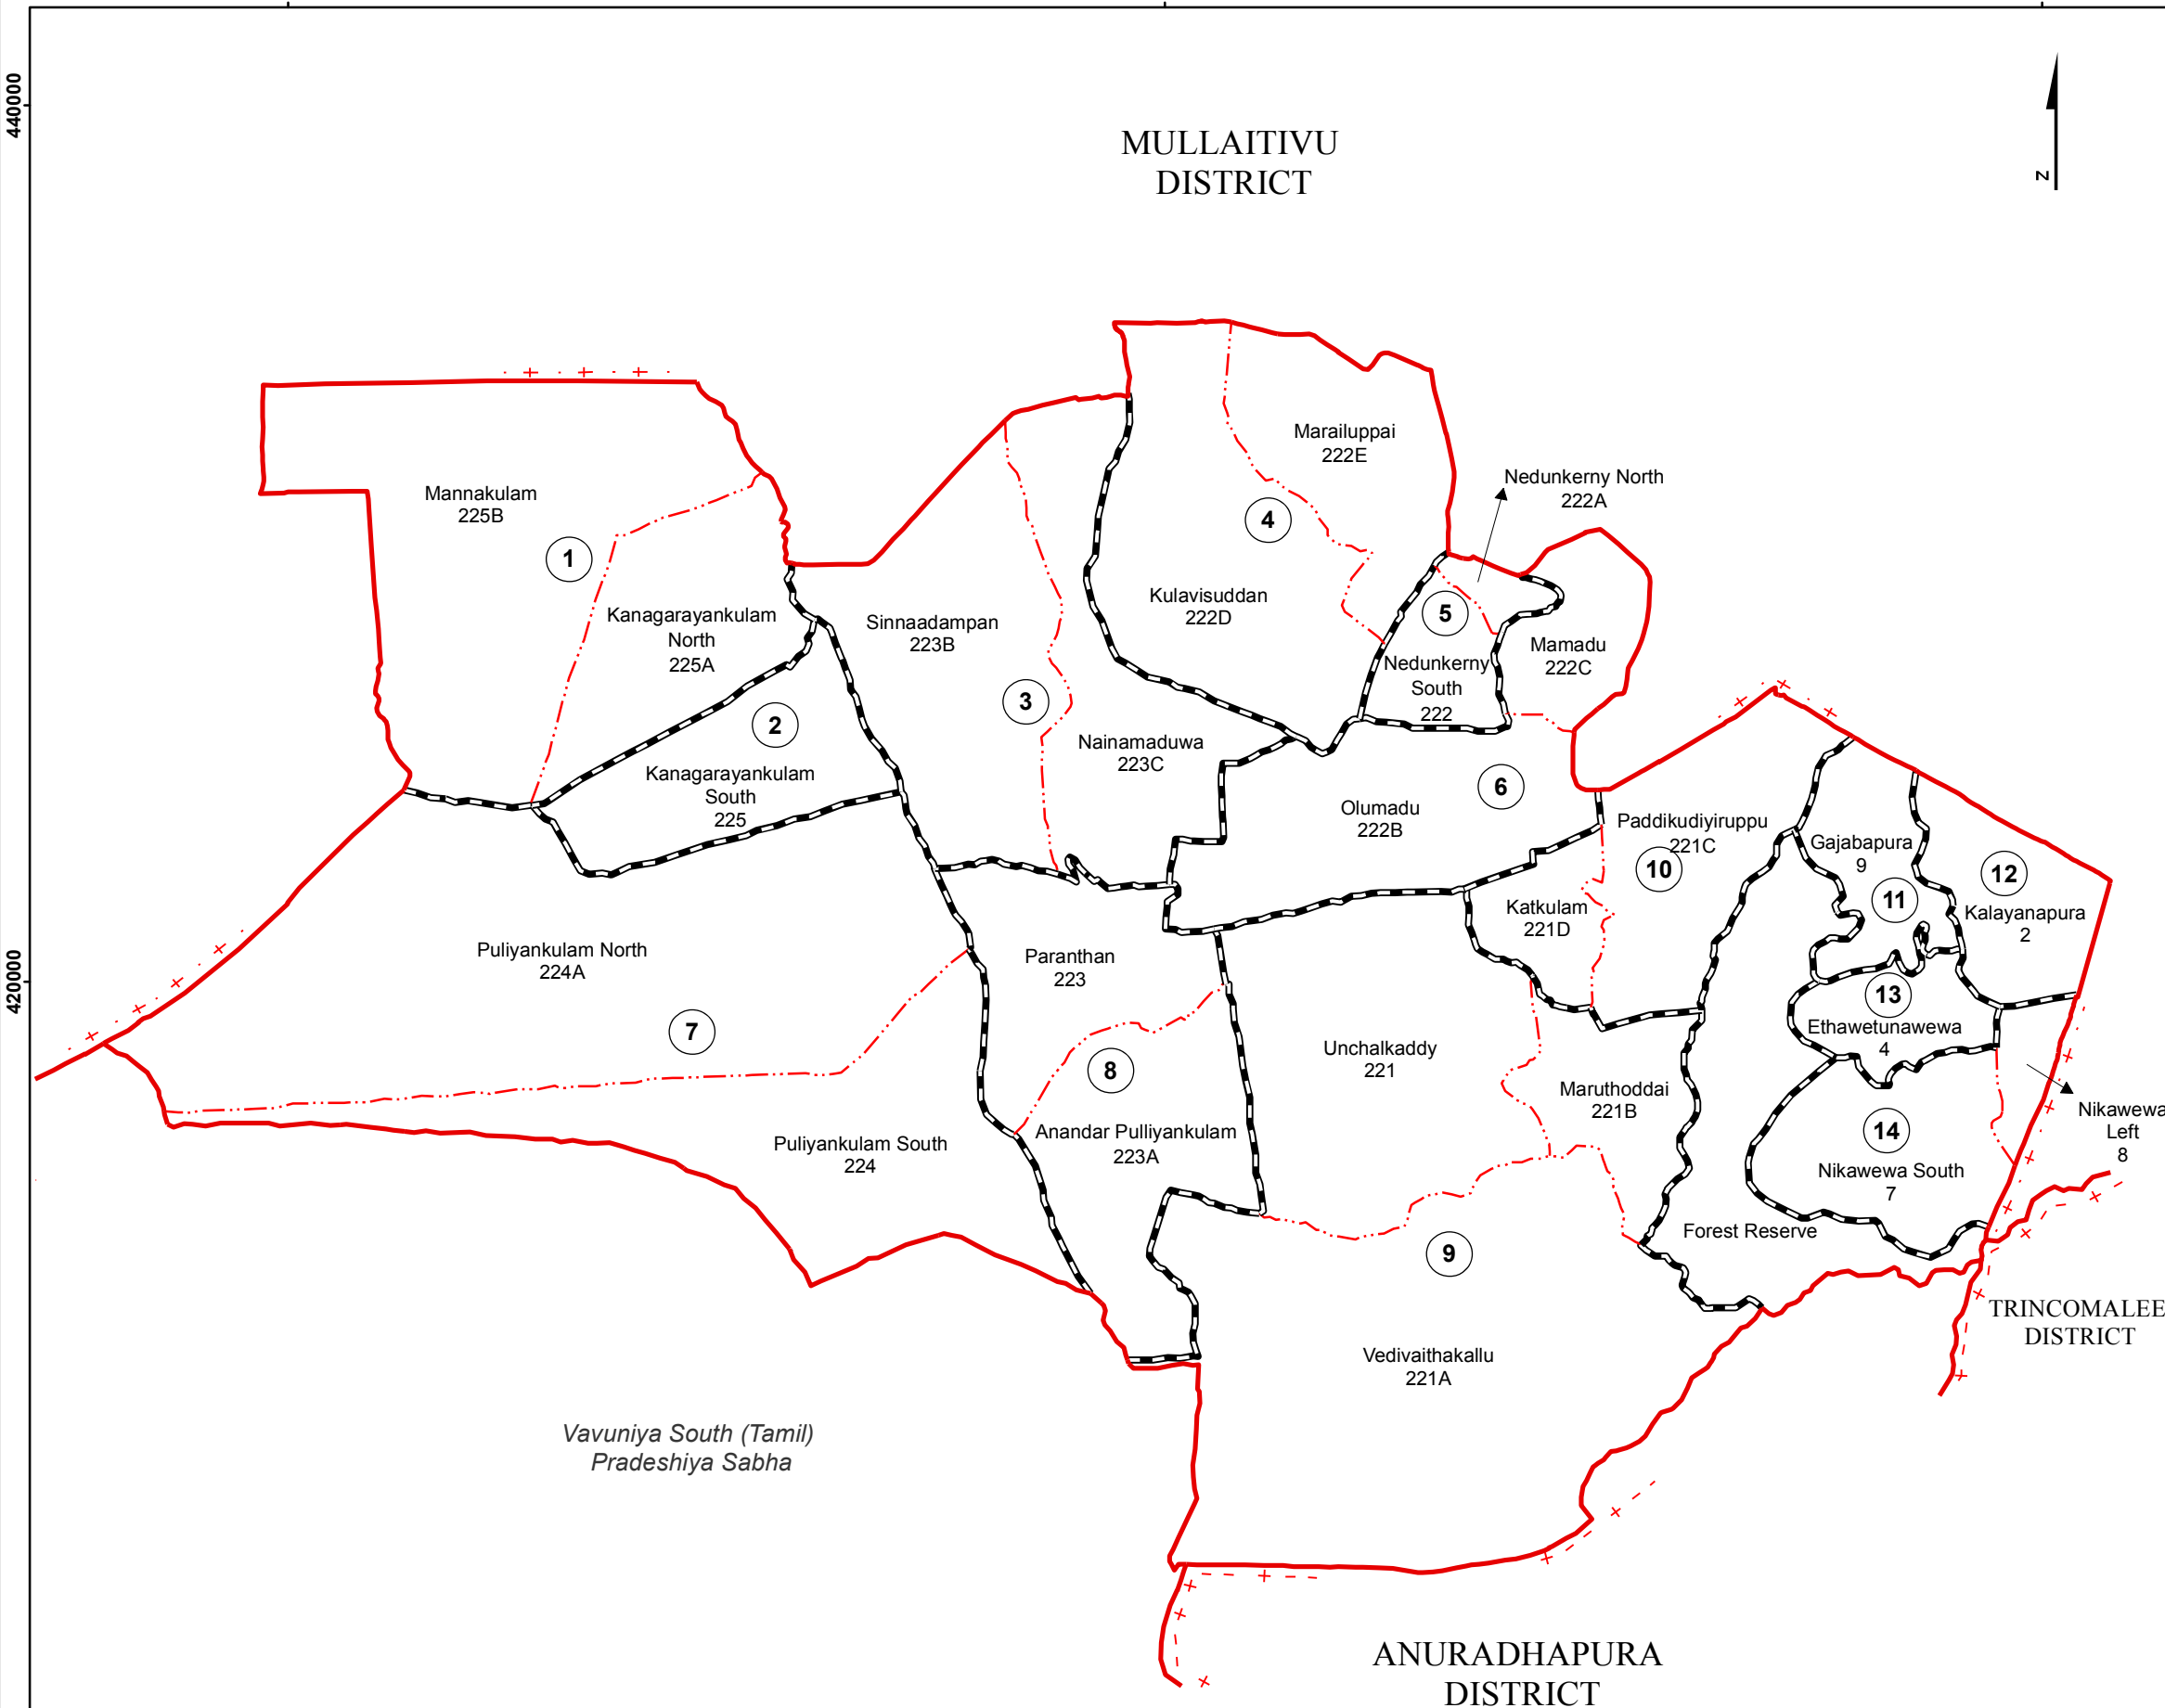

## Vavuniya North Pradeshiya Sabha

WARD No	WARD Name
1	Kanagarayankulam North - Mannakulam
2	Kanagarayankulam South
3	Sinnaadampan - Nainamaduwa
4	Kulavisuddan - Marailuppai
5	Nedunkerny
6	Olumadu - Mamadu
7	Puliyankulam North & South
8	Paranthan - Anandar Pulliyakulam
9	Unchalkatty - Maruthoddai
10	Paddikudiyiruppu - Katkulam
11	Gajabapura Monarawewa
12	Kalayanapura Gammanaya
13	Ethawetunawewa
14	Sampath Nuwara

TRINCOMALEE DISTRICT

ANURADHAPURA DISTRICT

### Legend

- + - - - + Province Boundary
- . - . - . District Boundary
- . - . - . DS Boundary
- . - . - . GN Boundary
- - - - - Polling Division Boundary
- - - - - PS Boundary
- - - - - MC / UC Boundary
- - - - - Ward Boundary
- ▨▨▨▨ Multi Member Ward

Prepared by Survey Department of Sri Lanka

Data Source:  
National Delimitation Committee for Local Authorities - 2013  
Ministry of Local Government and Provincial Councils

Scale - 1:160,000

440000  
420000  
400000