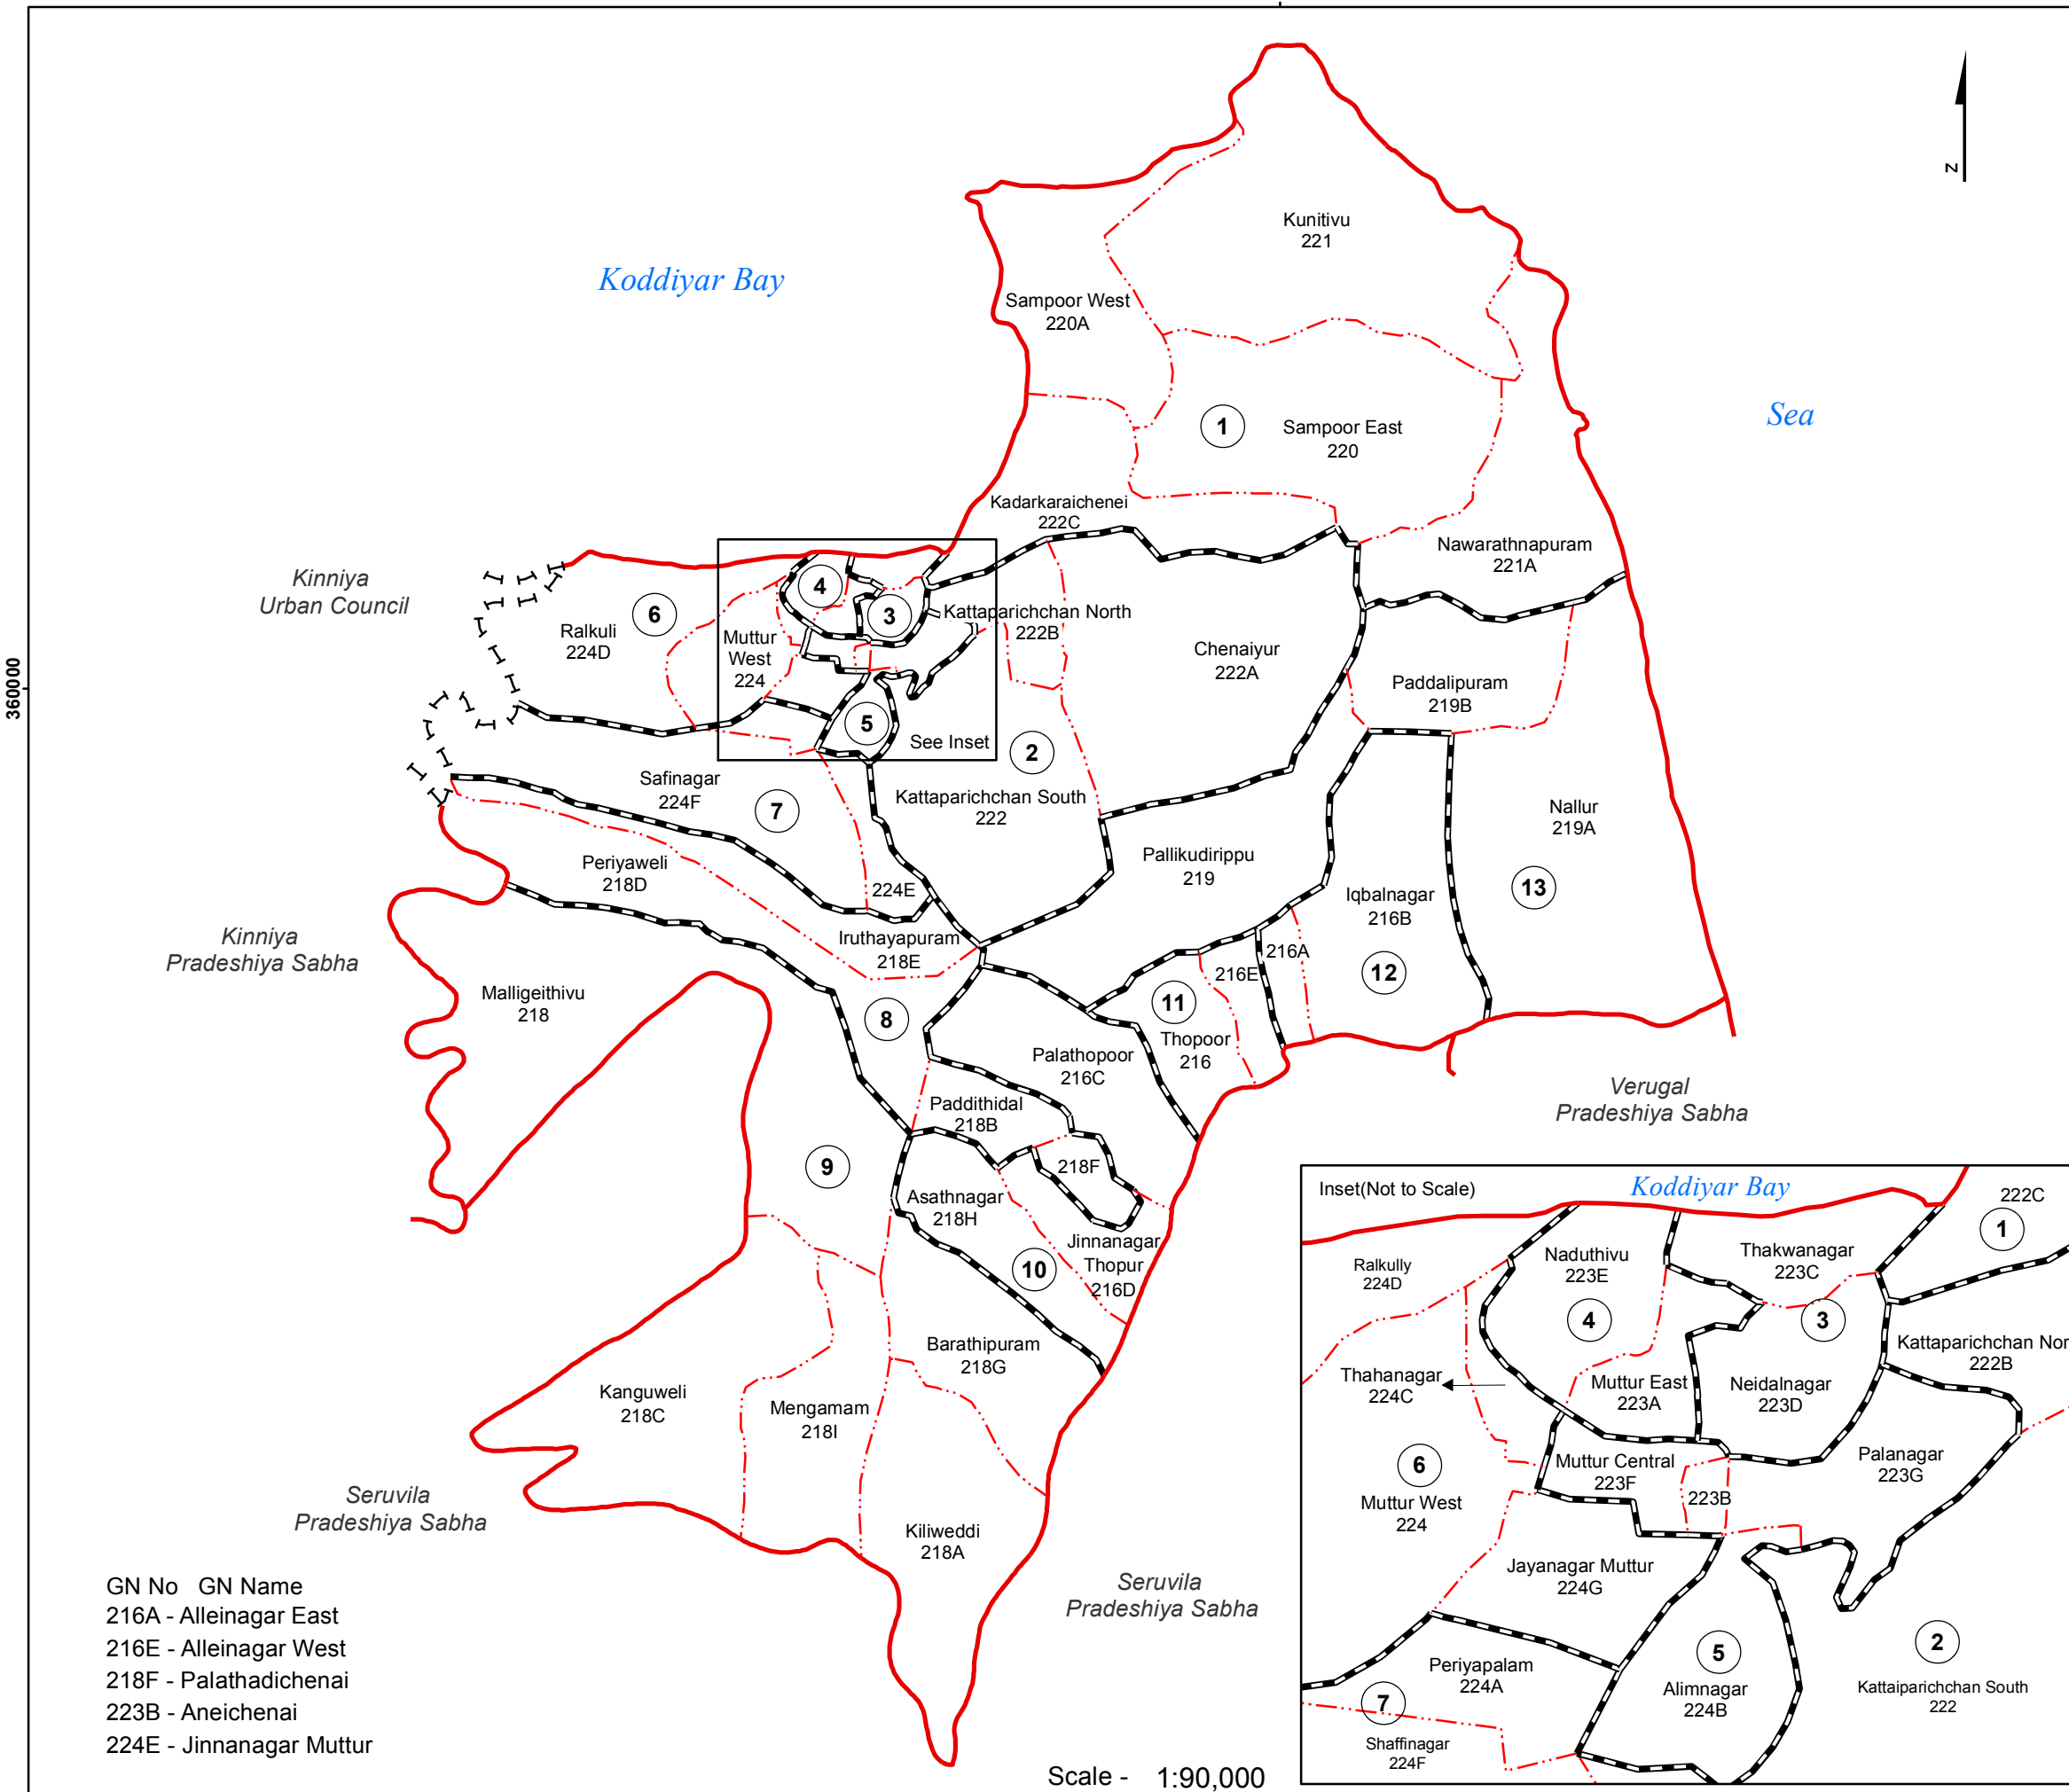

Ward Map of Muttur Pradeshiya Sabha - Trincomalee District

Ref. No : NDC / 17 / 12

Muttur Pradeshiya Sabha	
WARD No	WARD Name
1	Sampoor
2	Kattaparichchan
3	Neidalnagar
4	Akkaraichenai
5	Muttur
6	Jayanagar
7	Periyapalam
8	Iruthayapuram
9	Kiliweddi
10	Palathopoor
11	Thopoor
12	Alleinagar
13	Pallikudirippu

GN No GN Name
 216A - Alleinagar East
 216E - Alleinagar West
 218F - Palathadichenai
 223B - Aneichenai
 224E - Jinnanagar Muttur

Legend

- + - - + Province Boundary
- . - . - District Boundary
- . - . - DS Boundary
- . - . - GN Boundary
- - - - - Polling Division Boundary
- - - - - PS Boundary
- - - - - MC / UC Boundary
- - - - - Ward Boundary
- Multi Member Ward

Prepared by Survey Department of Sri Lanka
 Data Source:
 National Delimitation Committee for Local Authorities - 2013 / 2016
 Ministry of Local Government and Provincial Councils