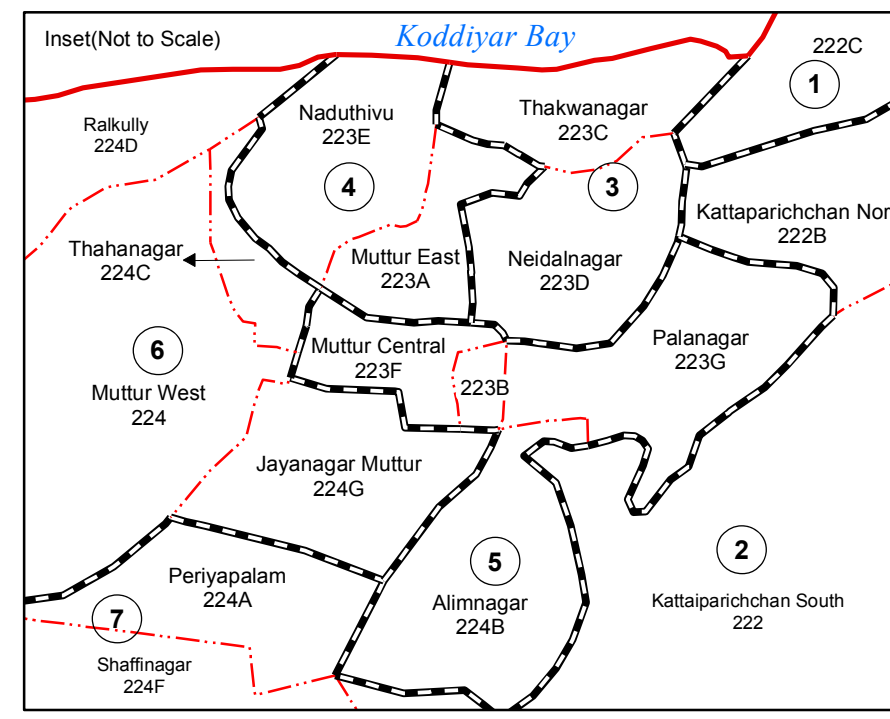

Ward Map of Muttur Pradeshiya Sabha - Trincomalee District

Ref. No : NDC / 17 / 12

Muttur Pradeshiya Sabha	
WARD No	WARD Name
1	Sampoor
2	Kattaparichchan
3	Neidalnagar
4	Akkaraichenai
5	Muttur
6	Jayanagar
7	Periyapalam
8	Iruthayapuram
9	Kiliweddi
10	Palathopoor
11	Thopoor
12	Alleinagar
13	Pallikudirippu