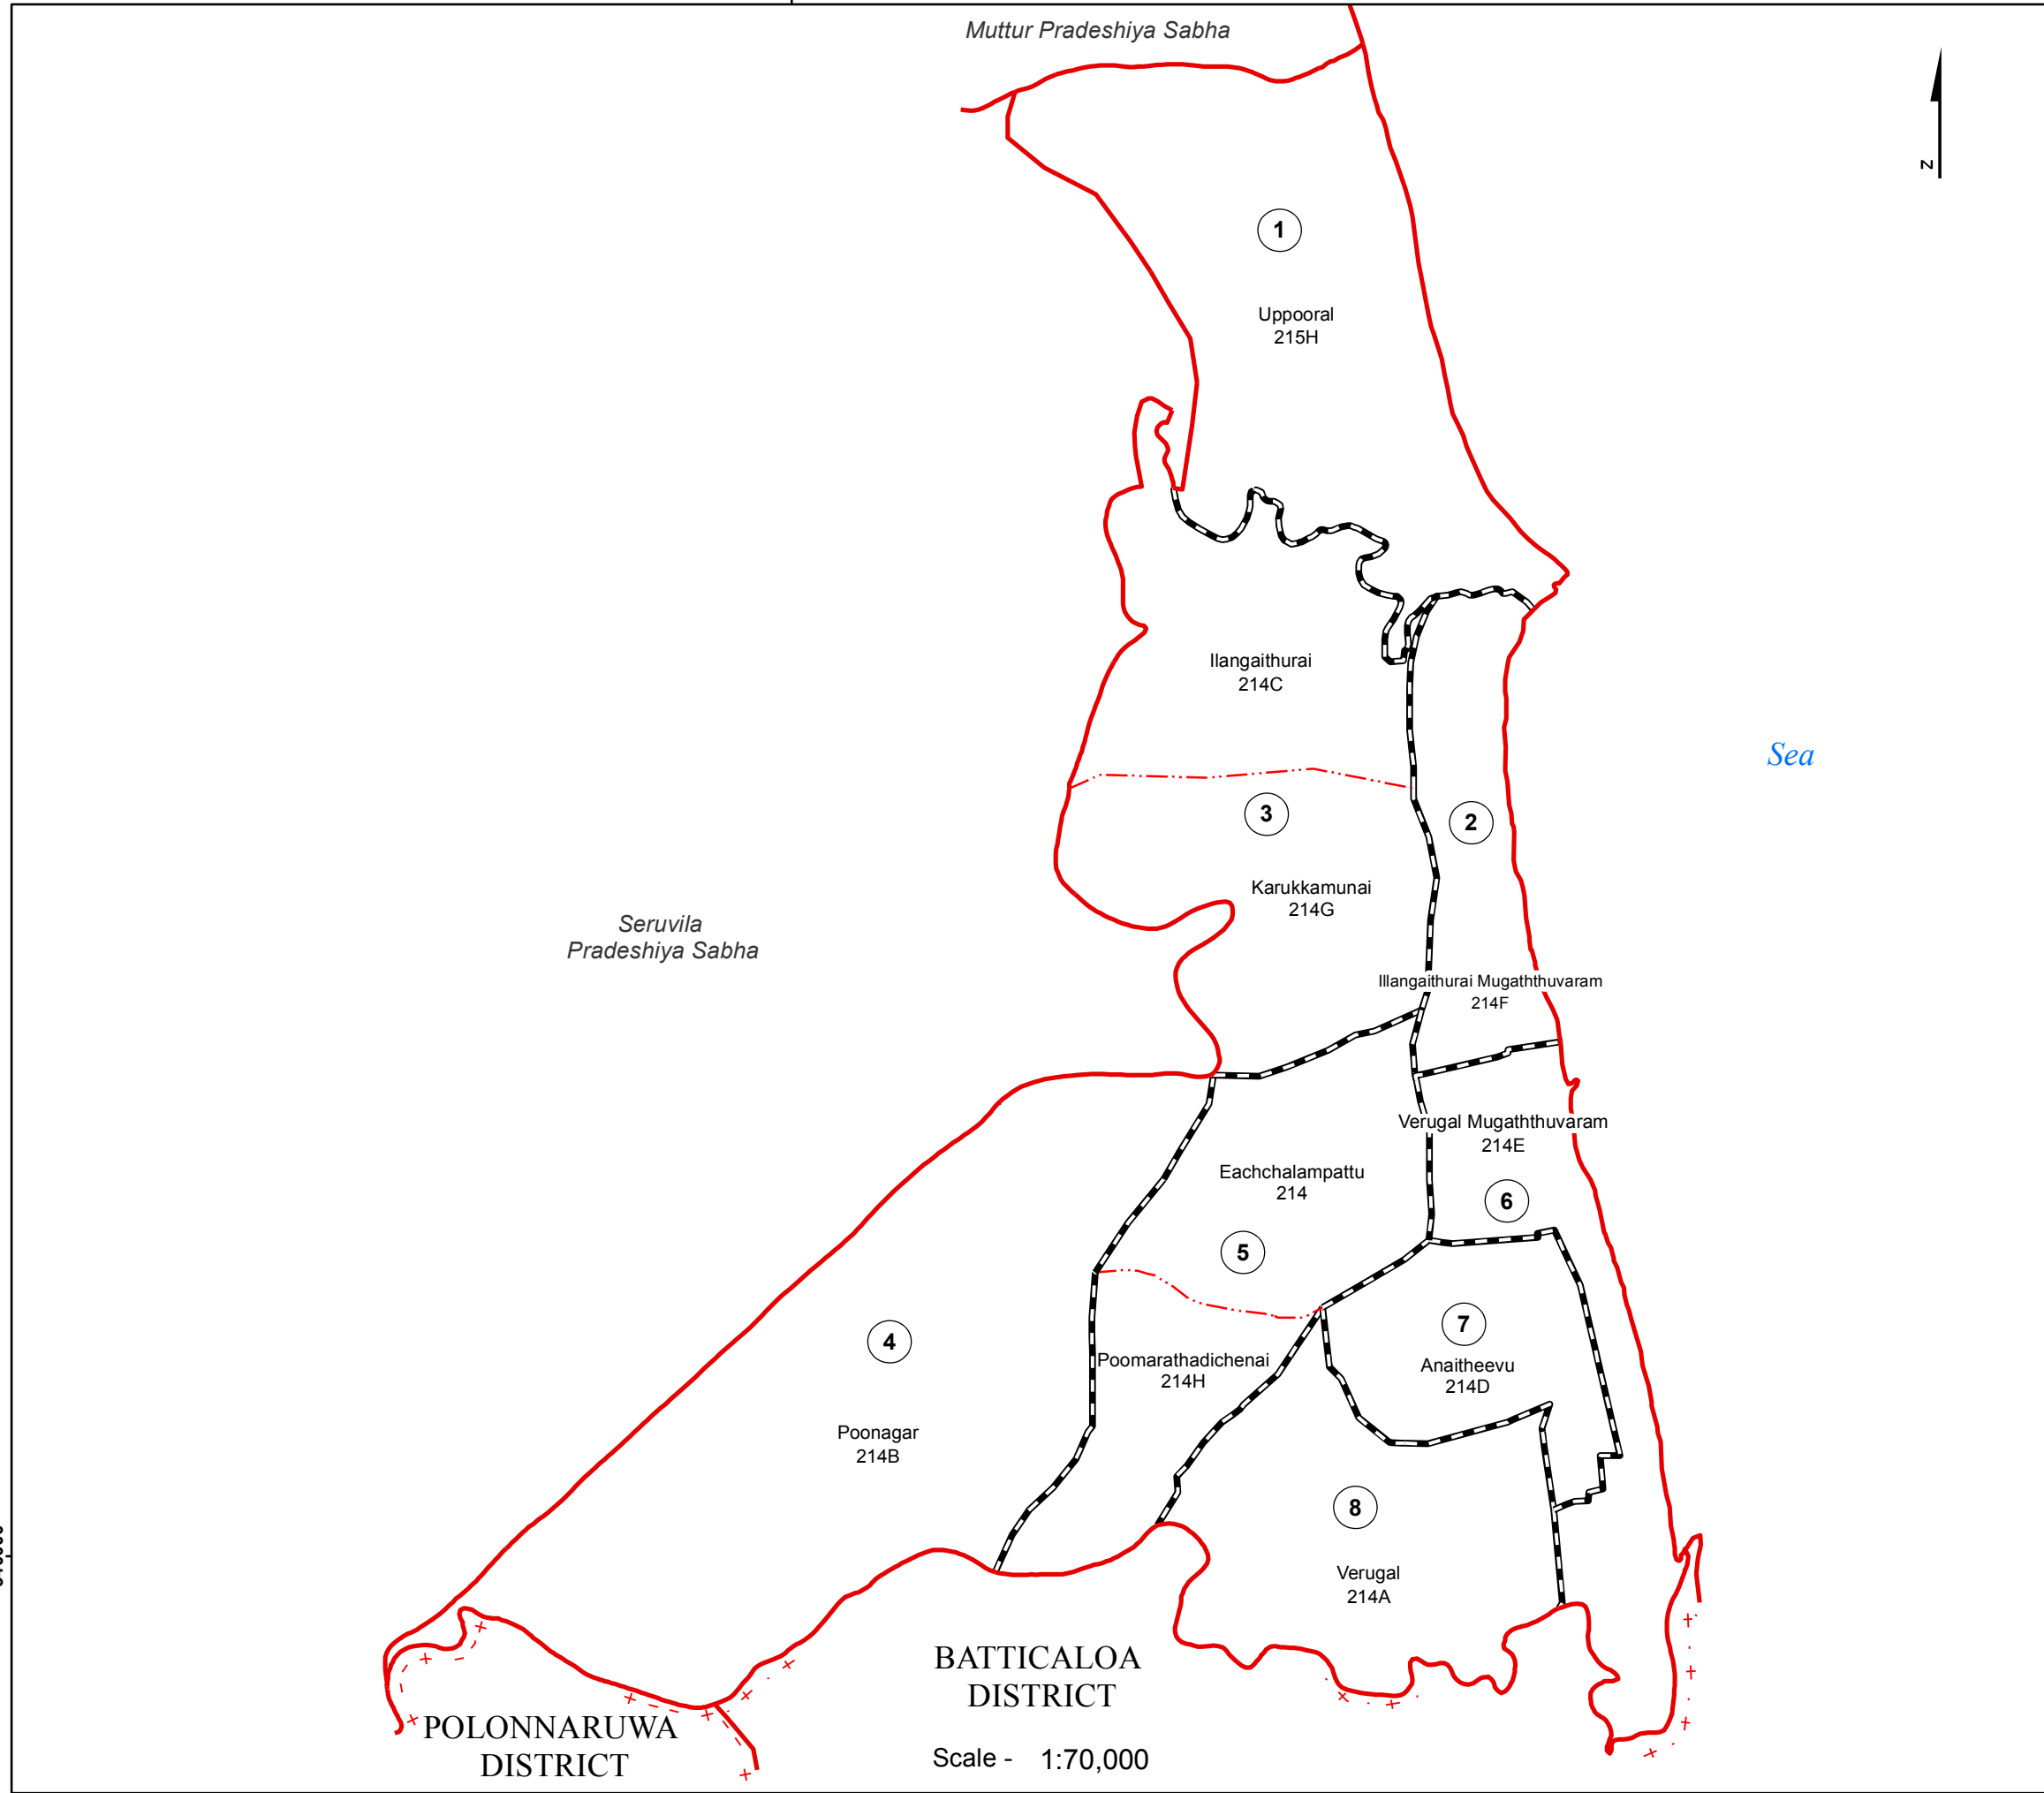

Ward Map of Verugal Pradeshiya Sabha - Trincomalee District

Ref. No : NDC / 17 / 03

Verugal Pradeshiya Sabha	
WARD No	WARD Name
1	Uppooral
2	Illangaithurai Mugaththuvaram
3	Karukkamunai
4	Poonagar
5	Eachchalampattu
6	Verugal Mugaththuvaram
7	Anaitheevu
8	Verugal

Legend	
+ - - - +	Province Boundary
. + . + .	District Boundary
- . . - .	DS Boundary
-	GN Boundary
- - - - -	Polling Division Boundary
- - - - -	PS Boundary
- - - - -	MC / UC Boundary
- - - - -	Ward Boundary
▨ ▨ ▨ ▨	Multi Member Ward

Prepared by Survey Department of Sri Lanka

Data Source:
National Delimitation Committee for Local Authorities - 2013
Ministry of Local Government and Provincial Councils

340000

BATTICALOA DISTRICT

Scale - 1:70,000

POLONNARUWA DISTRICT

260000