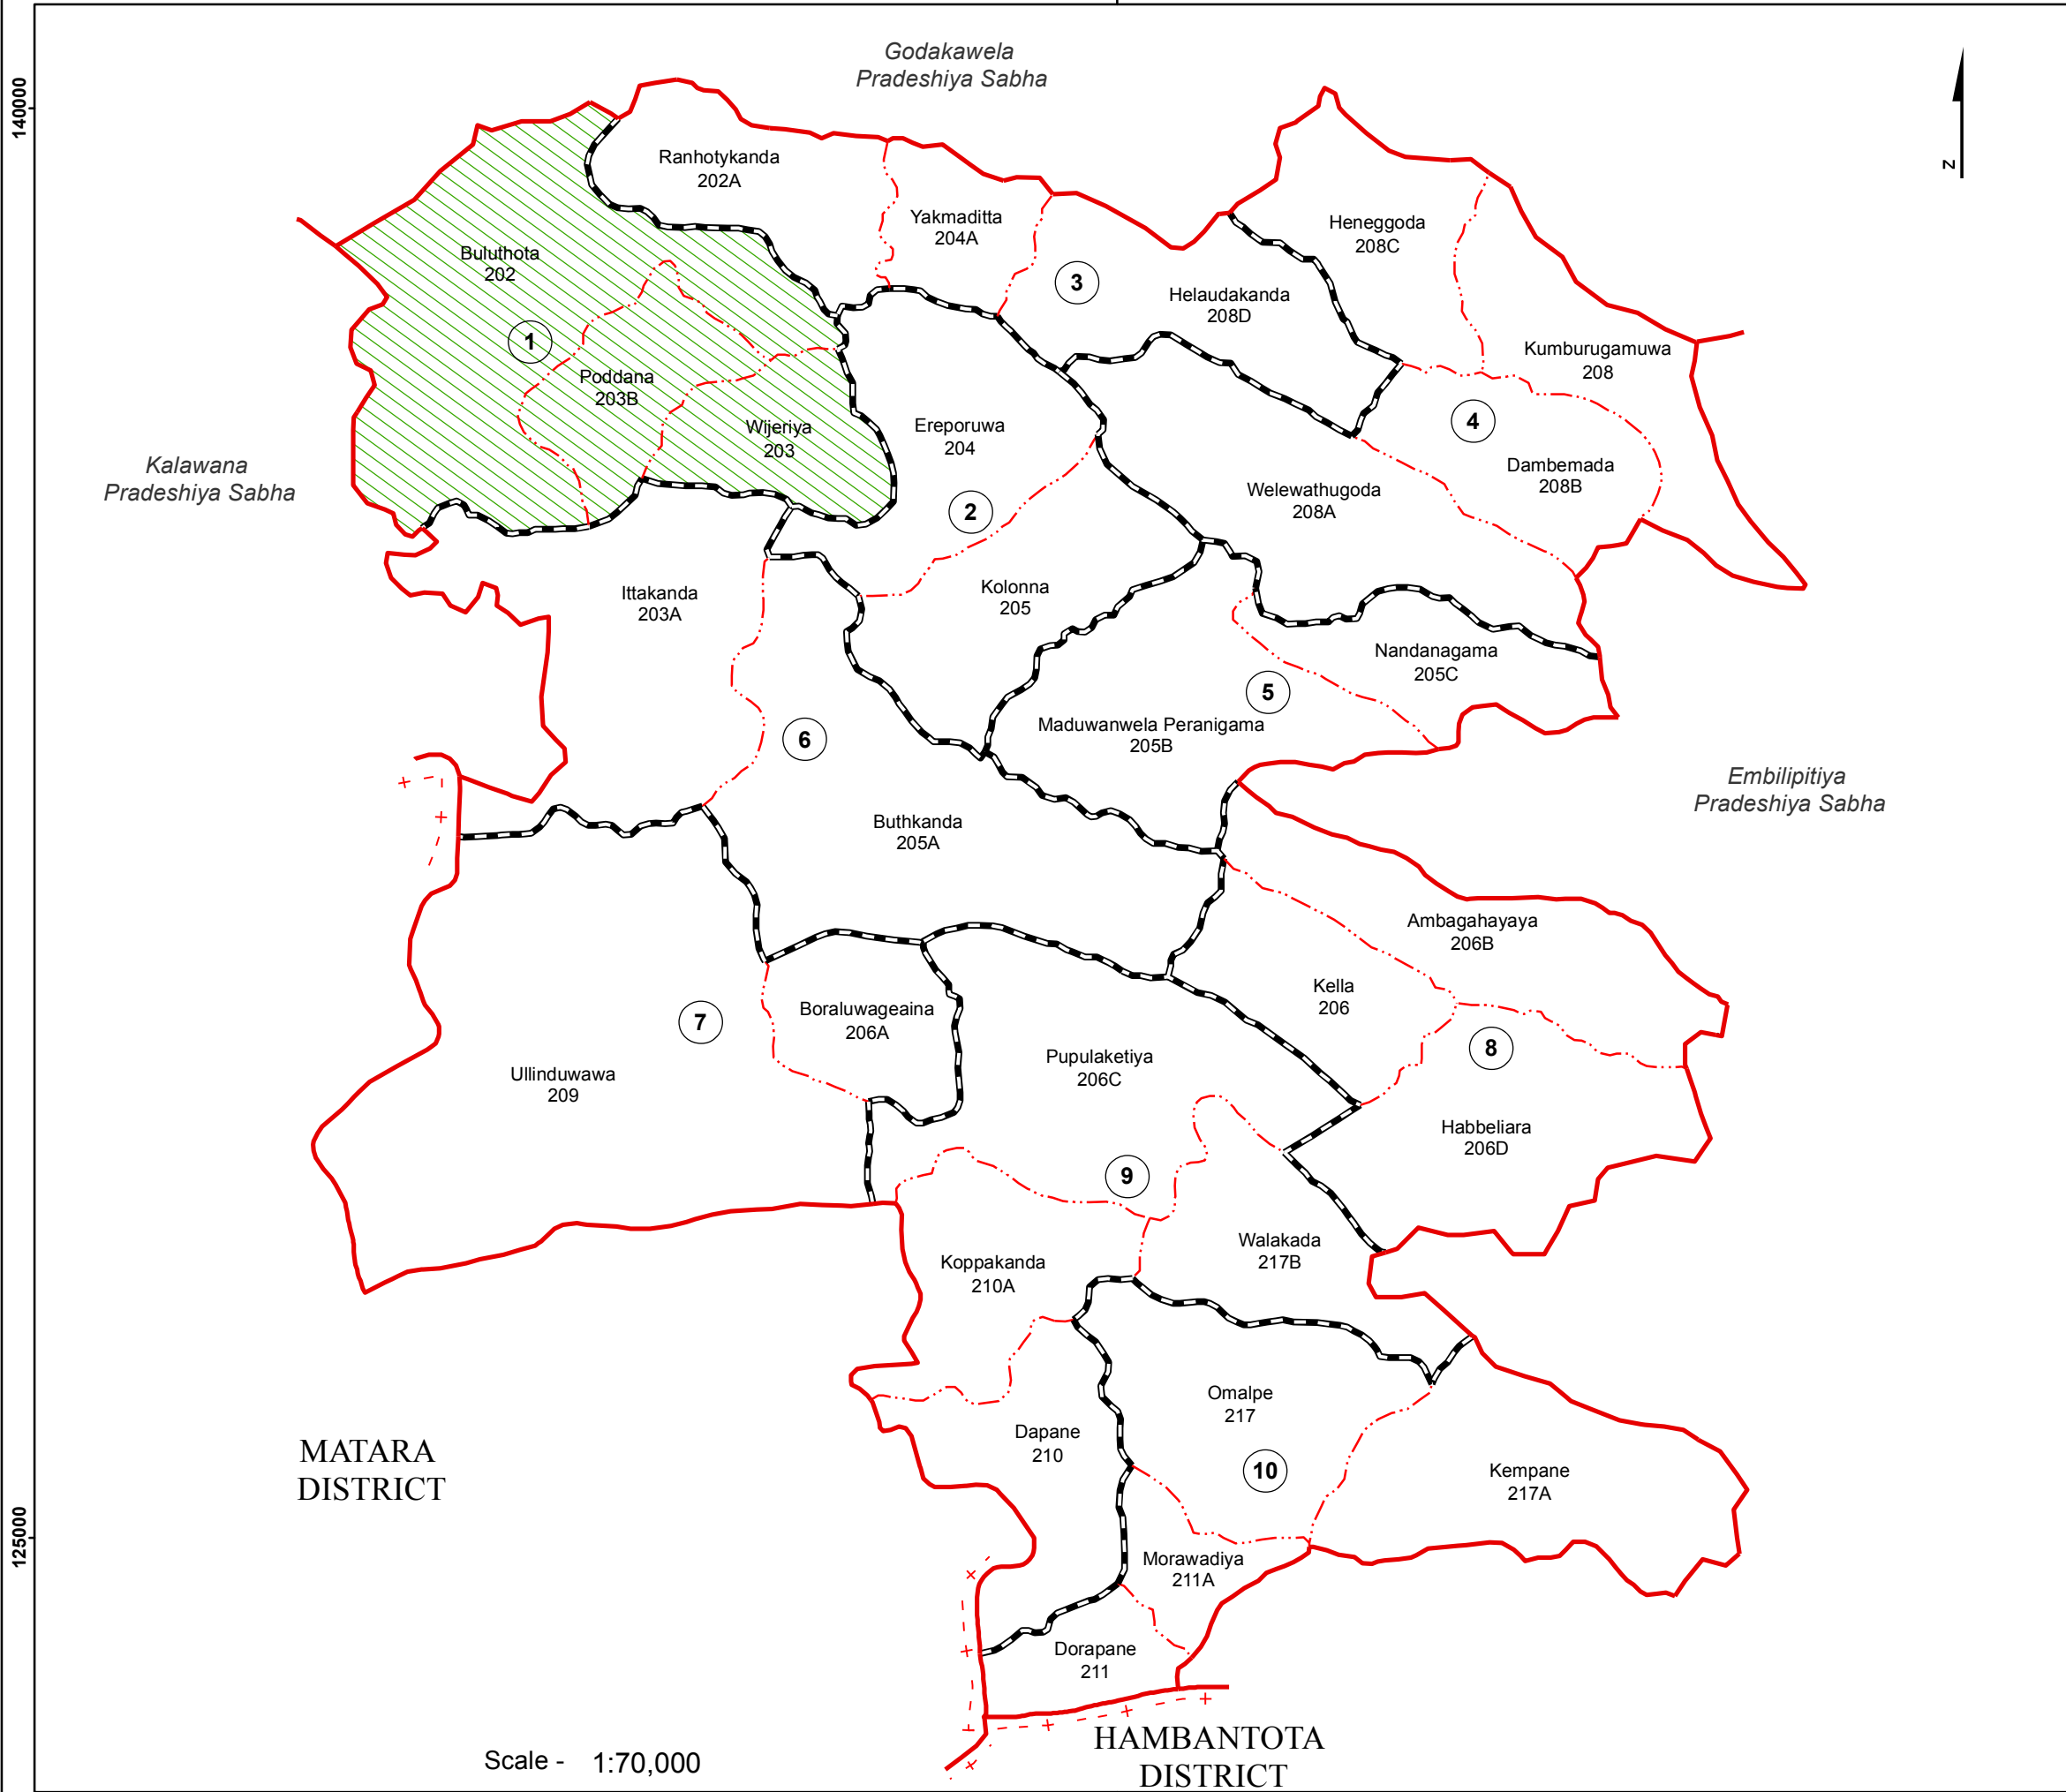

Ward Map of Kolonna Pradeshiya Sabha - Ratnapura District

Ref. No : NDC / 24 / 17

Kolonna Pradeshiya Sabha	
Ward No	Ward Name
1	Buluthota
2	Kolonna
3	Ranhotykanda
4	Kumburugamuwa
5	Maduwanwela Peranigama
6	Buthkanda
7	Boraluwageaina
8	Kella
9	Koppakanda
10	Omalpe

Legend

- + - - - - Province Boundary
- . + . + . District Boundary
- . - . - DS Boundary
- - - - - GN Boundary
- - - - - Polling Division Boundary
- — — — PS Boundary
- — — — MC / UC Boundary
- — — — Ward Boundary
- ▨ Multi Member Ward

 Prepared by Survey Department of Sri Lanka
 Data Source:
 National Delimitation Committee for Local Authorities - 2013
 Ministry of Local Government and Provincial Councils

Scale - 1:70,000

190000