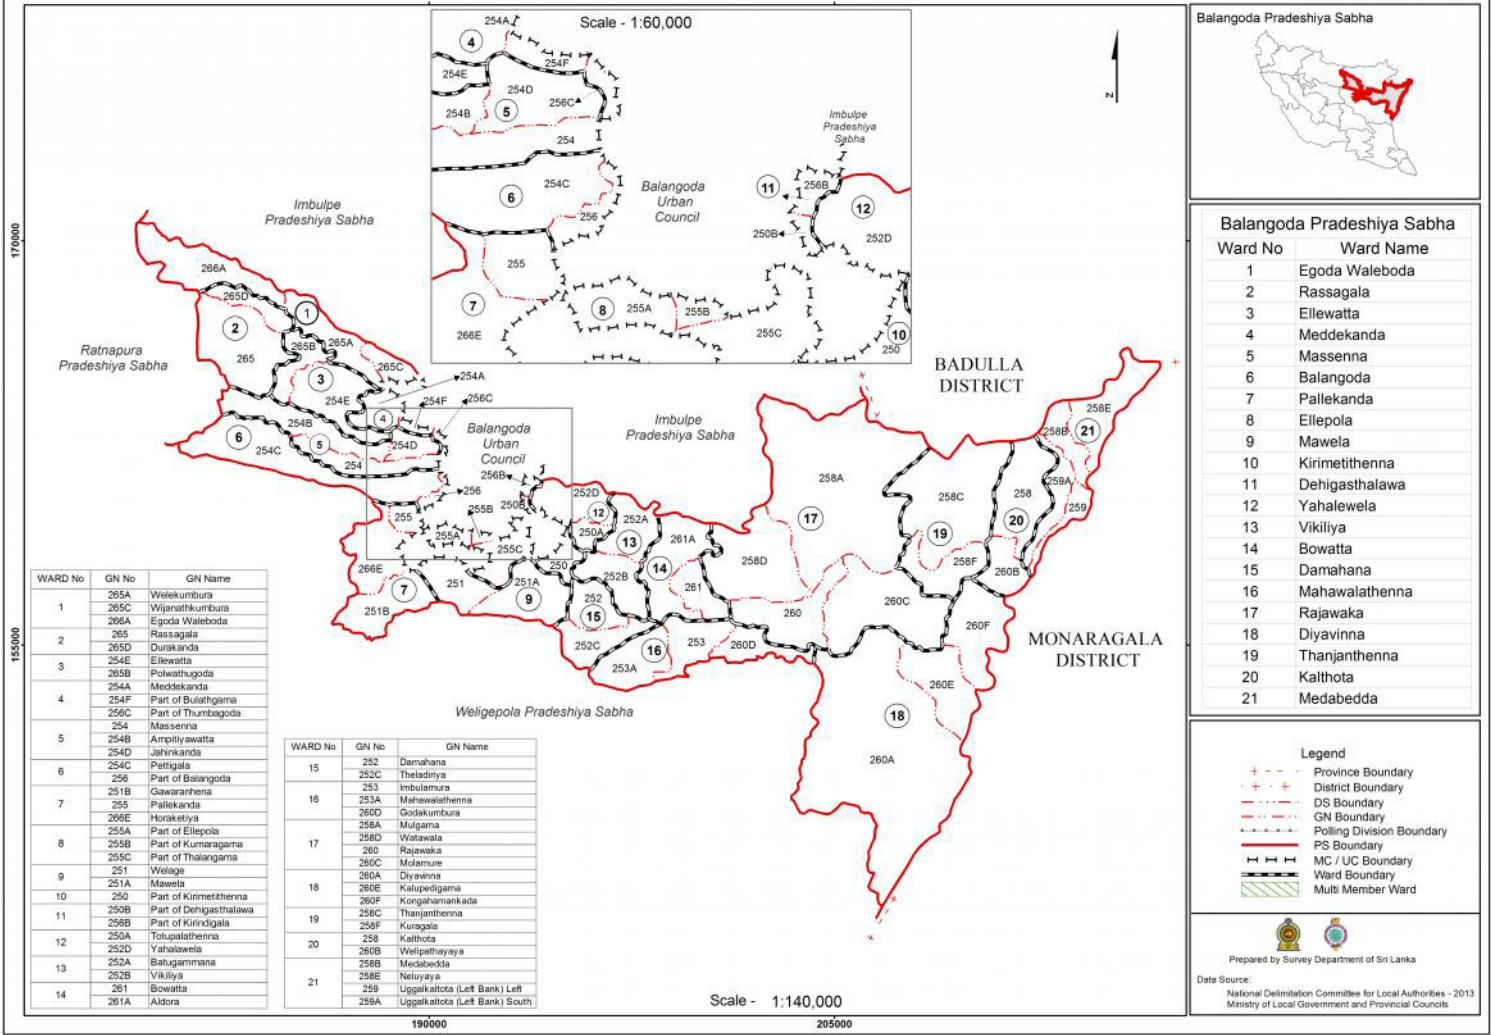

Ward Map of Balangoda Pradeshiya Sabha - Ratnapura District

Ref. No : NDC / 24 / 08

**Balangoda Pradeshiya Sabha**

Ward No	Ward Name
1	Egoda Waleboda
2	Rassagala
3	Eilewatta
4	Meddekanda
5	Massenna
6	Balangoda
7	Pallekanda
8	Eilepola
9	Mawela
10	Kirimetithenna
11	Dehigasthalawa
12	Yahalewela
13	Vikiliya
14	Bowatta
15	Damahana
16	Mahawalathenna
17	Rajawaka
18	Diyavinna
19	Thanjanthenna
20	Kalthota
21	Medabedda

**Legend**

- Province Boundary
- District Boundary
- DS Boundary
- GN Boundary
- Polling Division Boundary
- PS Boundary
- MC / UC Boundary
- Ward Boundary
- Multi Member Ward

WARD No	GN No	GN Name
1	265A	Welekumbura
	265C	Wijanathkumbura
	268A	Egoda Waleboda
2	265	Rassagala
	265D	Durakanda
3	254E	Eilewatta
	265B	Polwathugoda
4	254A	Meddekanda
	254F	Part of Bulathgama
	256C	Part of Thumbagoda
	254	Massenna
5	254B	Amphiyawatta
	254D	Jehinkanda
	254C	Pettigala
6	256	Part of Balangoda
	251B	Gawaranhena
7	255	Pallekanda
	266E	Horaketiya
8	255A	Part of Eilepola
	256B	Part of Kumaragama
	256C	Part of Thalangama
9	251	Weilage
	251A	Mawela
10	250	Part of Kirimethenna
	250B	Part of Dehigasthalawa
11	258B	Part of Kirindigala
	250A	Totupalathenna
12	252D	Yahalewela
	252A	Batugammana
13	252B	Vikiliya
	261	Bowatta
14	261A	Aldora

WARD No	GN No	GN Name
15	252	Damahana
	252C	Thelediniya
16	253	Imbulumura
	253A	Mahawalathenna
17	260D	Godakumbura
	268A	Mulgama
	266D	Watawala
18	260	Rajawaka
	260C	Molamure
	260A	Diyavinna
19	260E	Kalupedigama
	260F	Kongahamankada
20	258	Kalthota
	256F	Thanjanthenna
21	258F	Kuragala
	258E	Neluyaya

Prepared by Survey Department of Sri Lanka  
 Data Source: National Delimitation Committee for Local Authorities - 2013  
 Ministry of Local Government and Provincial Councils