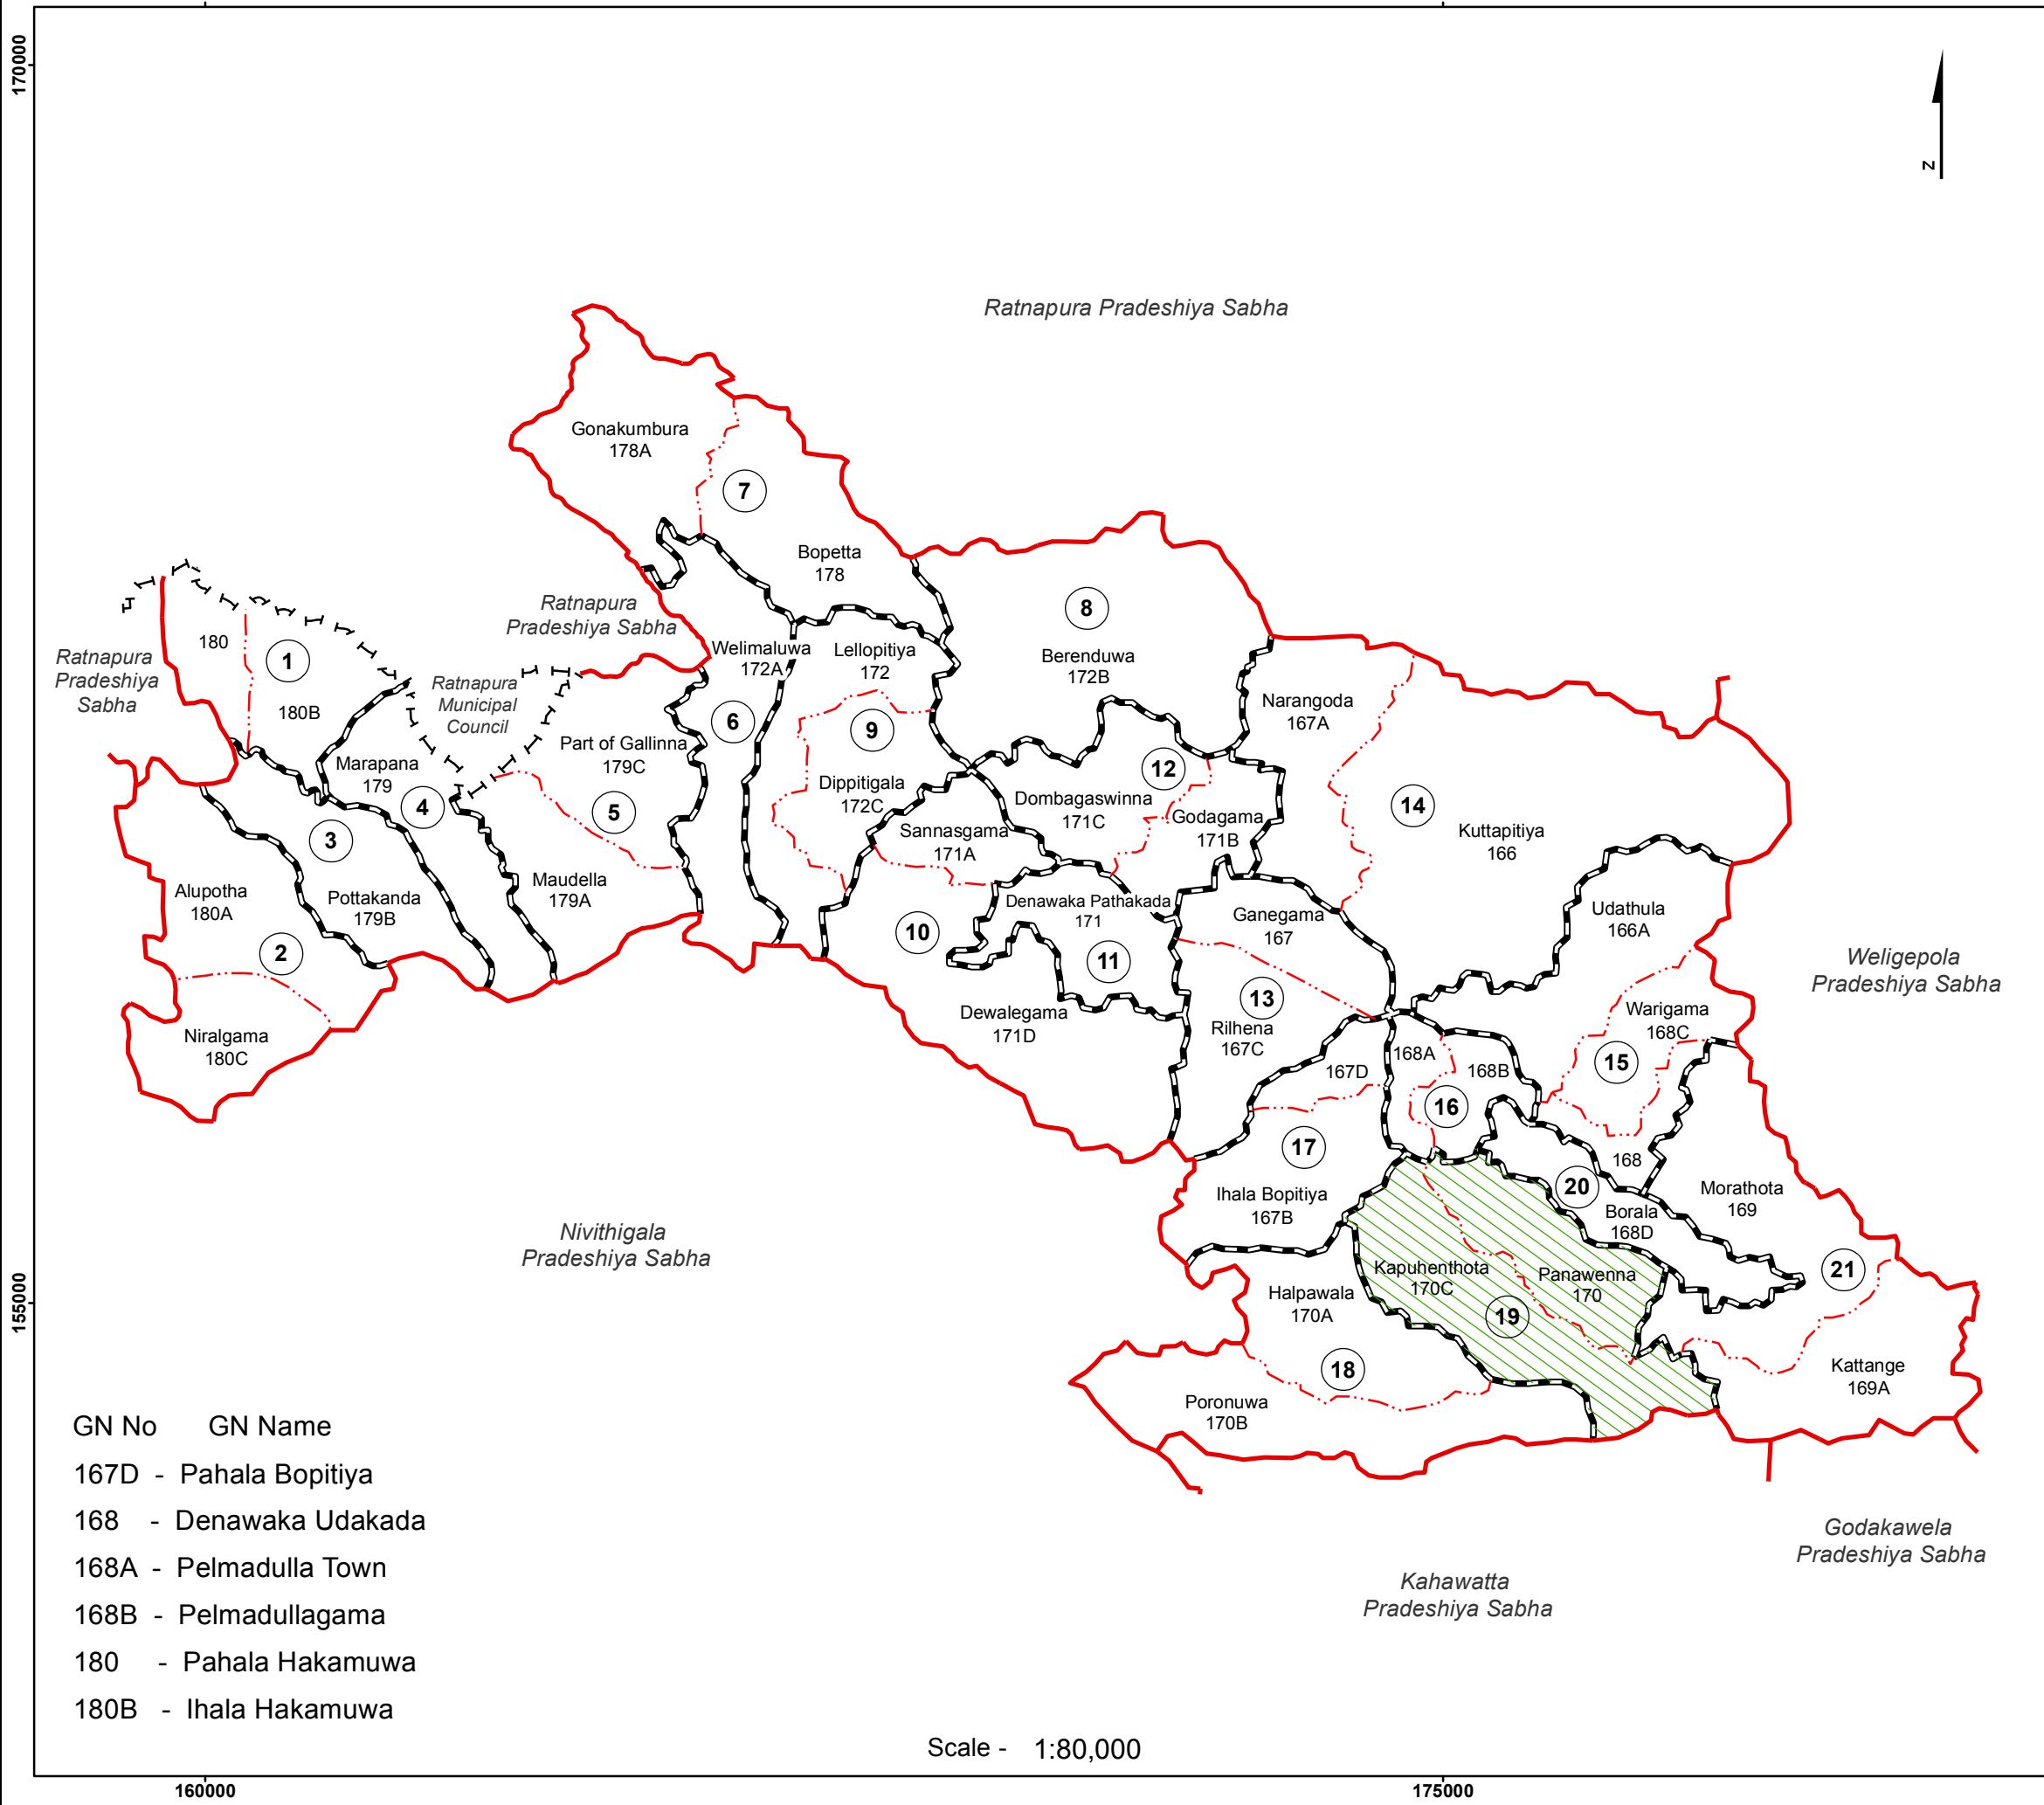

Ward Map of Pelmadulla Pradeshiya Sabha - Ratnapura District

Ref. No : NDC / 24 / 07

Pelmadulla Pradeshiya Sabha	
Ward No	Ward Name
1	Hakamuwa
2	Niralgama
3	Pottakanda
4	Marapana
5	Maudella
6	Welimaluwa
7	Bopetta
8	Berenduwa
9	Lellopitiya
10	Dewalegama
11	Denawaka Pathakada
12	Godagama
13	Ganegama
14	Kuttapitiya
15	Denawaka Udakada
16	Pelmadulla
17	Bopitiya
18	Poronuwa
19	Panawenna
20	Borala
21	Kattange

Legend

- + - - - Province Boundary
- . + . + District Boundary
- . - . DS Boundary
- - - GN Boundary
- - - - Polling Division Boundary
- PS Boundary
- — — MC / UC Boundary
- — — Ward Boundary
- ▨ Multi Member Ward

Prepared by Survey Department of Sri Lanka
 Data Source: National Delimitation Committee for Local Authorities - 2013
 Ministry of Local Government and Provincial Councils

- GN No GN Name
- 167D - Pahala Bopitiya
 - 168 - Denawaka Udakada
 - 168A - Pelmadulla Town
 - 168B - Pelmadullagama
 - 180 - Pahala Hakamuwa
 - 180B - Ihala Hakamuwa

Scale - 1:80,000

160000

175000