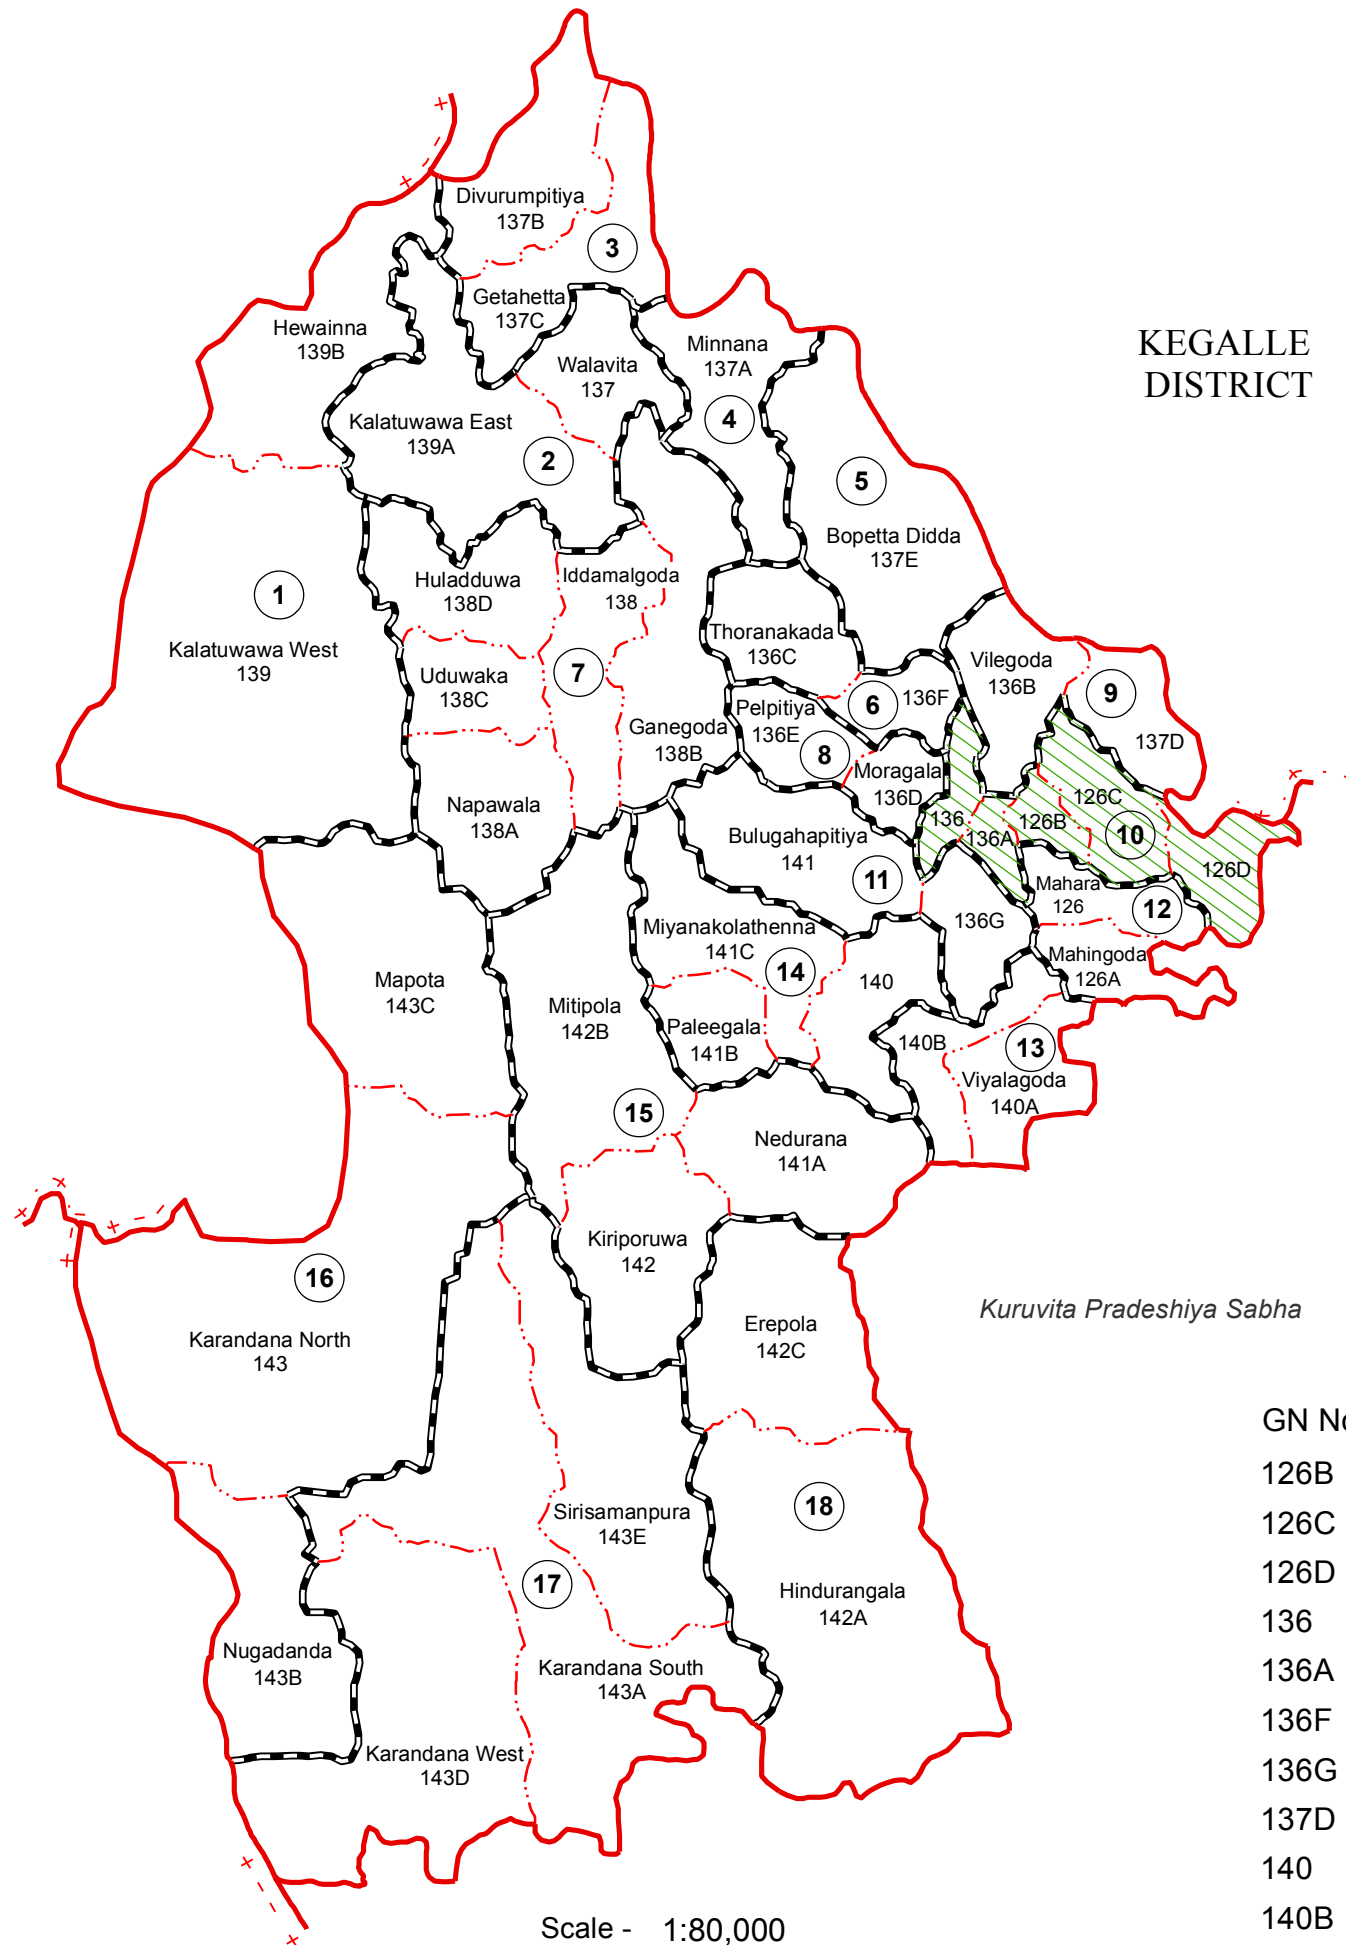

Ward Map of Eheliyagoda Pradeshiya Sabha - Ratnapura District

Ref. No : NDC / 24 / 04

Eheliyagoda Pradeshiya Sabha

COLOMBO DISTRICT

KEGALLE DISTRICT

KALUTARA DISTRICT

Eheliyagoda Pradeshiya Sabha

Ward No	Ward Name
1	Kalatuwawa West
2	Walavita
3	Divurumpitiya
4	Minnana
5	Bopetta Didda
6	Udumatta
7	Iddamalgoda
8	Pelpitiya
9	Vilegoda
10	Kendangamuwa
11	Yakudagoda
12	Mahara
13	Viyalagoda
14	Paleegala
15	Mitipola
16	Karandana North
17	Karandana South
18	Hindurangala

- GN No GN Name
- 126B - Asgangula North
 - 126C - Asgangula South
 - 126D - Eheliyagodawatta
 - 136 - Kendangamuwa Ihalagama
 - 136A - Kendangamuwa
 - 136F - Udumatta
 - 136G - Yakudagoda
 - 137D - Vilegoda East
 - 140 - Kendangamuwa Pahalagama
 - 140B - Nakandala

Legend

- + - - - Province Boundary
- . + . + District Boundary
- . - . DS Boundary
- - - GN Boundary
- - - - Polling Division Boundary
- PS Boundary
- — — MC / UC Boundary
- — — Ward Boundary
- ▨ Multi Member Ward

Prepared by Survey Department of Sri Lanka

Data Source:
National Delimitation Committee for Local Authorities - 2013
Ministry of Local Government and Provincial Councils

185000

130000

145000

Scale - 1:80,000