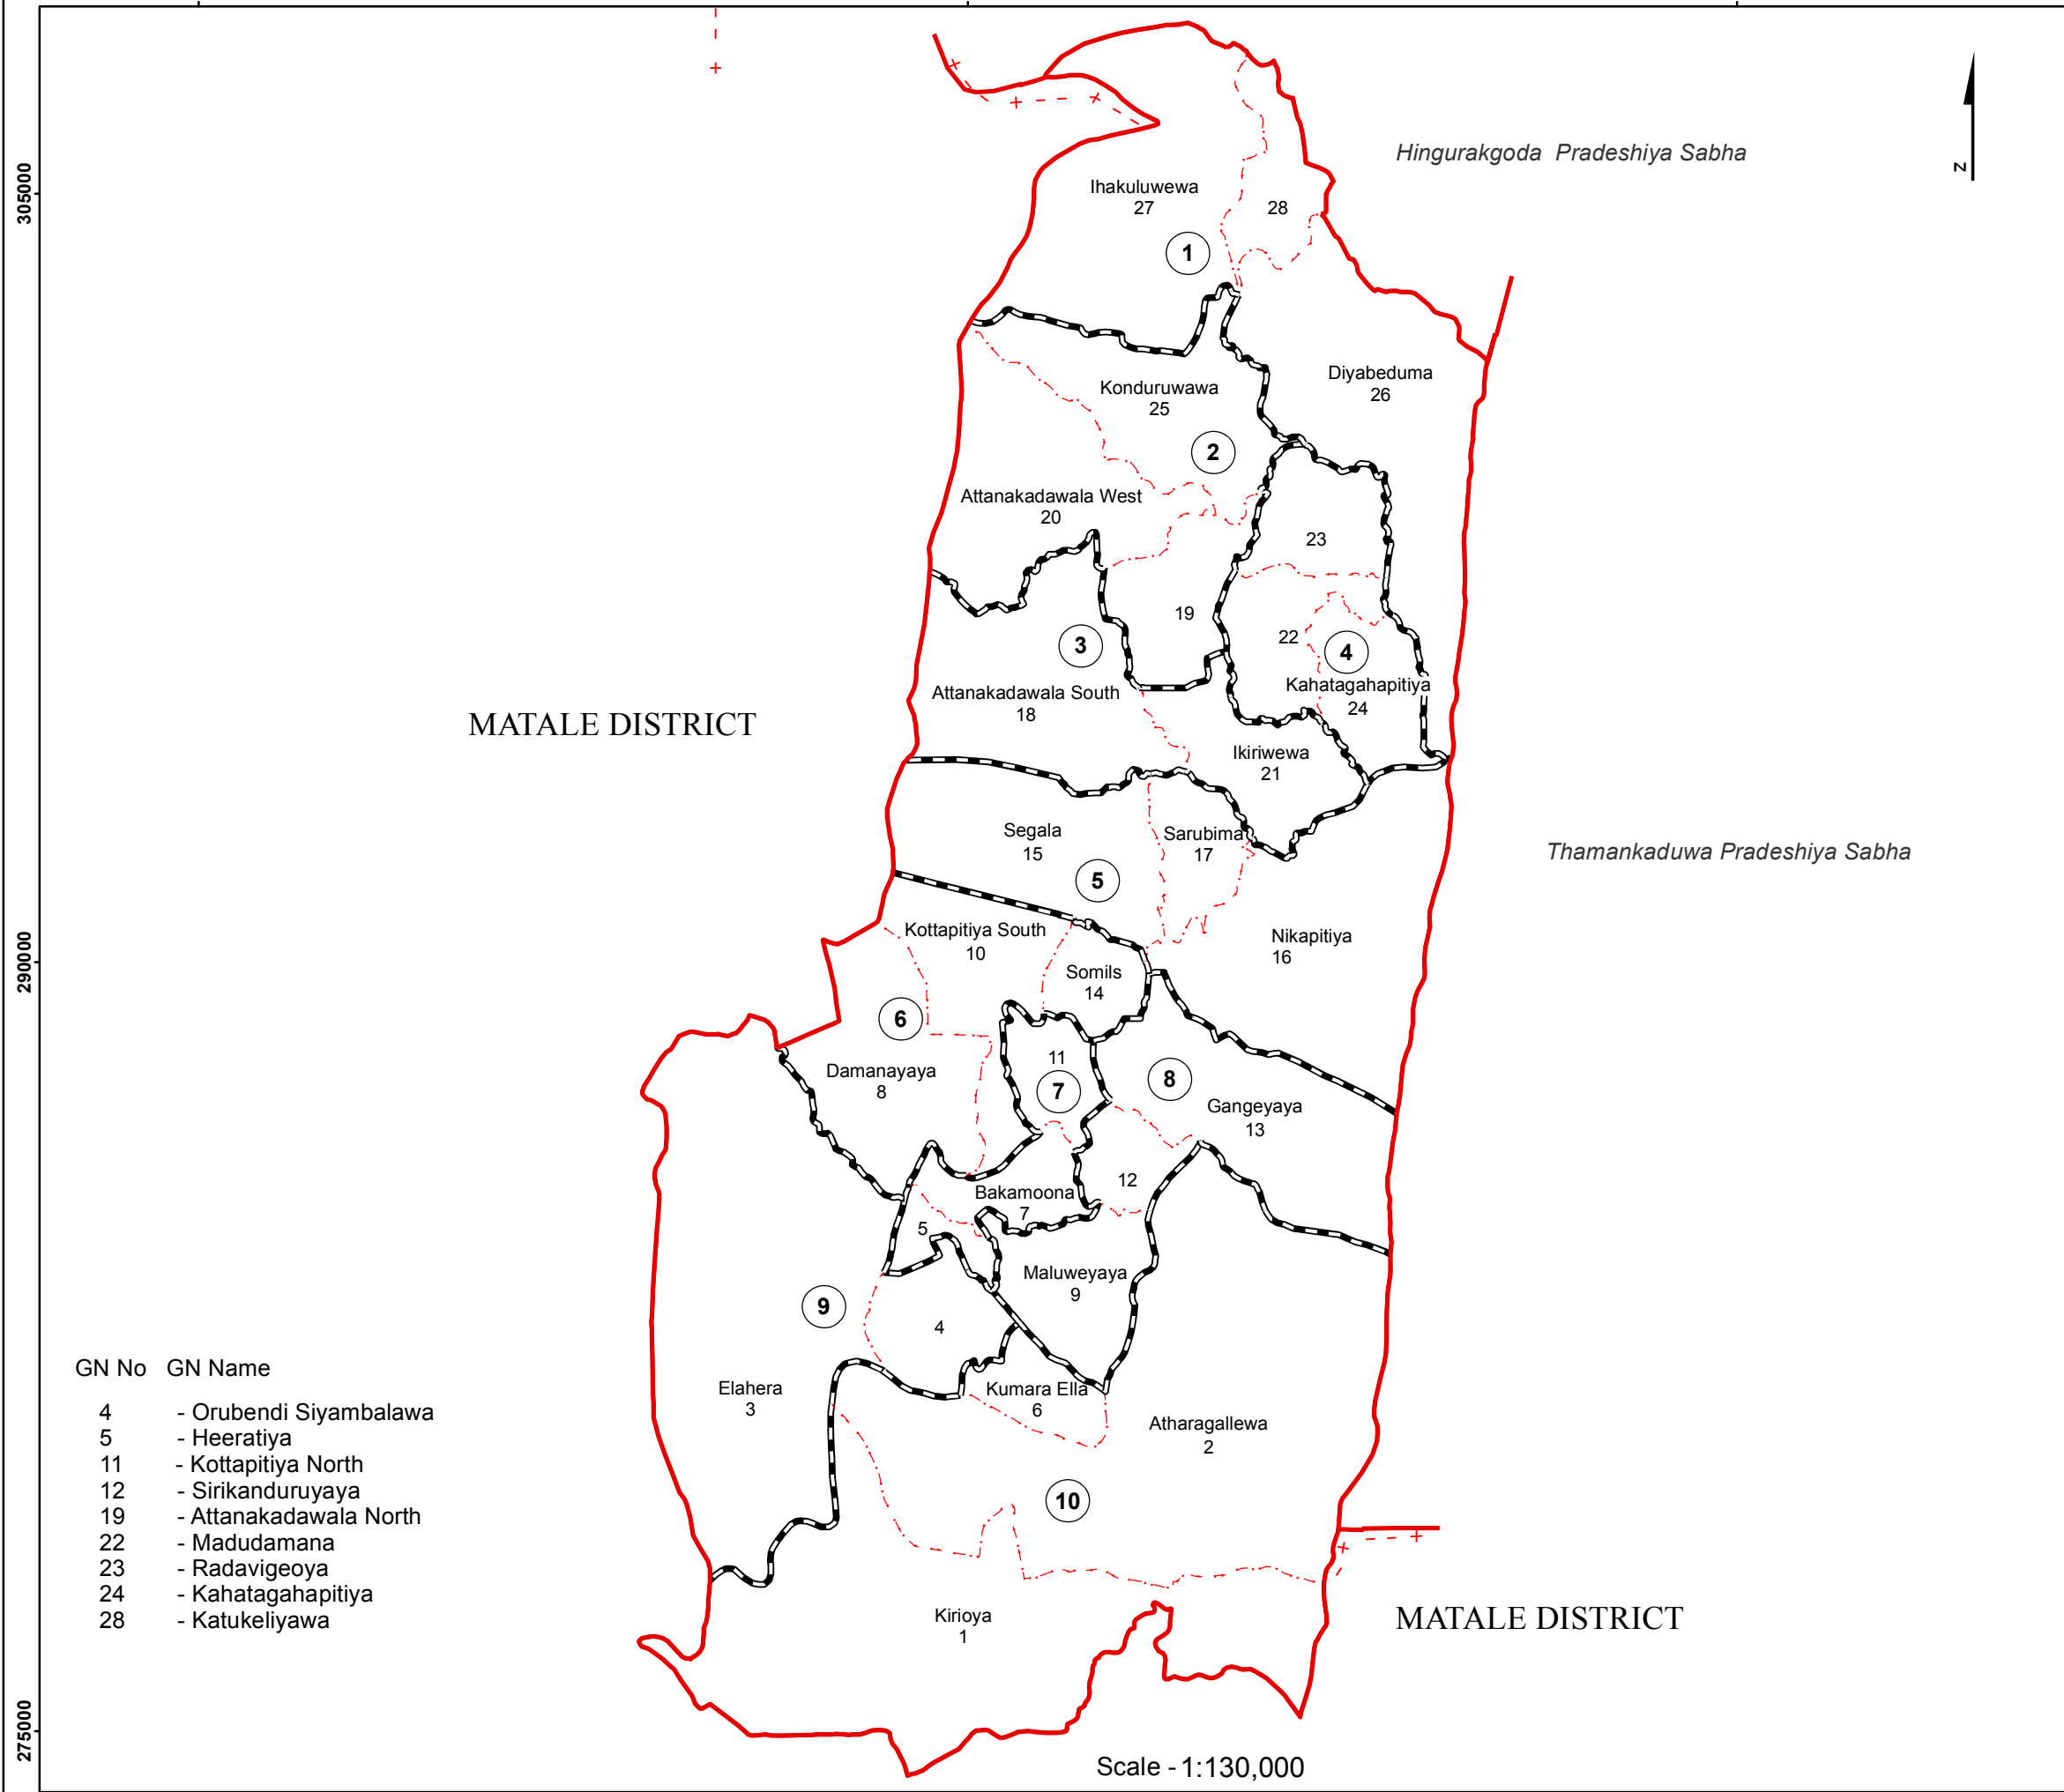

Ward Map of Elahera Pradeshiya Sabha - Polonnaruwa District

Ref. No : NDC / 21 / 01

Elahera Pradeshiya Sabha

Ward No	Ward Name
1	Diyabeduma
2	Konduruwawa
3	Attanakadawala
4	Madudamana
5	Segala
6	Damanayaya
7	Bakamuna
8	Maluweyaya
9	Elahera
10	Atharagallewa

GN No	GN Name
4	- Orubendi Siyambalawa
5	- Heeratiya
11	- Kottapitiya North
12	- Sirikanduruyaya
19	- Attanakadawala North
22	- Madudamana
23	- Radavigeoya
24	- Kahatagahapitiya
28	- Katukeliyawa

Legend

- + - - - + Province Boundary
- + · · + District Boundary
- · · · - DS Boundary
- · · · - GN Boundary
- · — · — Polling Division Boundary
- — — PS Boundary
- — — MC / UC Boundary
- — — Ward Boundary
- ▨ Multi Member Ward

Prepared by Survey Department of Sri Lanka

Data Source:
National Delimitation Committee for Local Authorities - 2013 / 2016
Ministry of Local Government and Provincial Councils

Scale - 1:130,000

305000
290000
275000