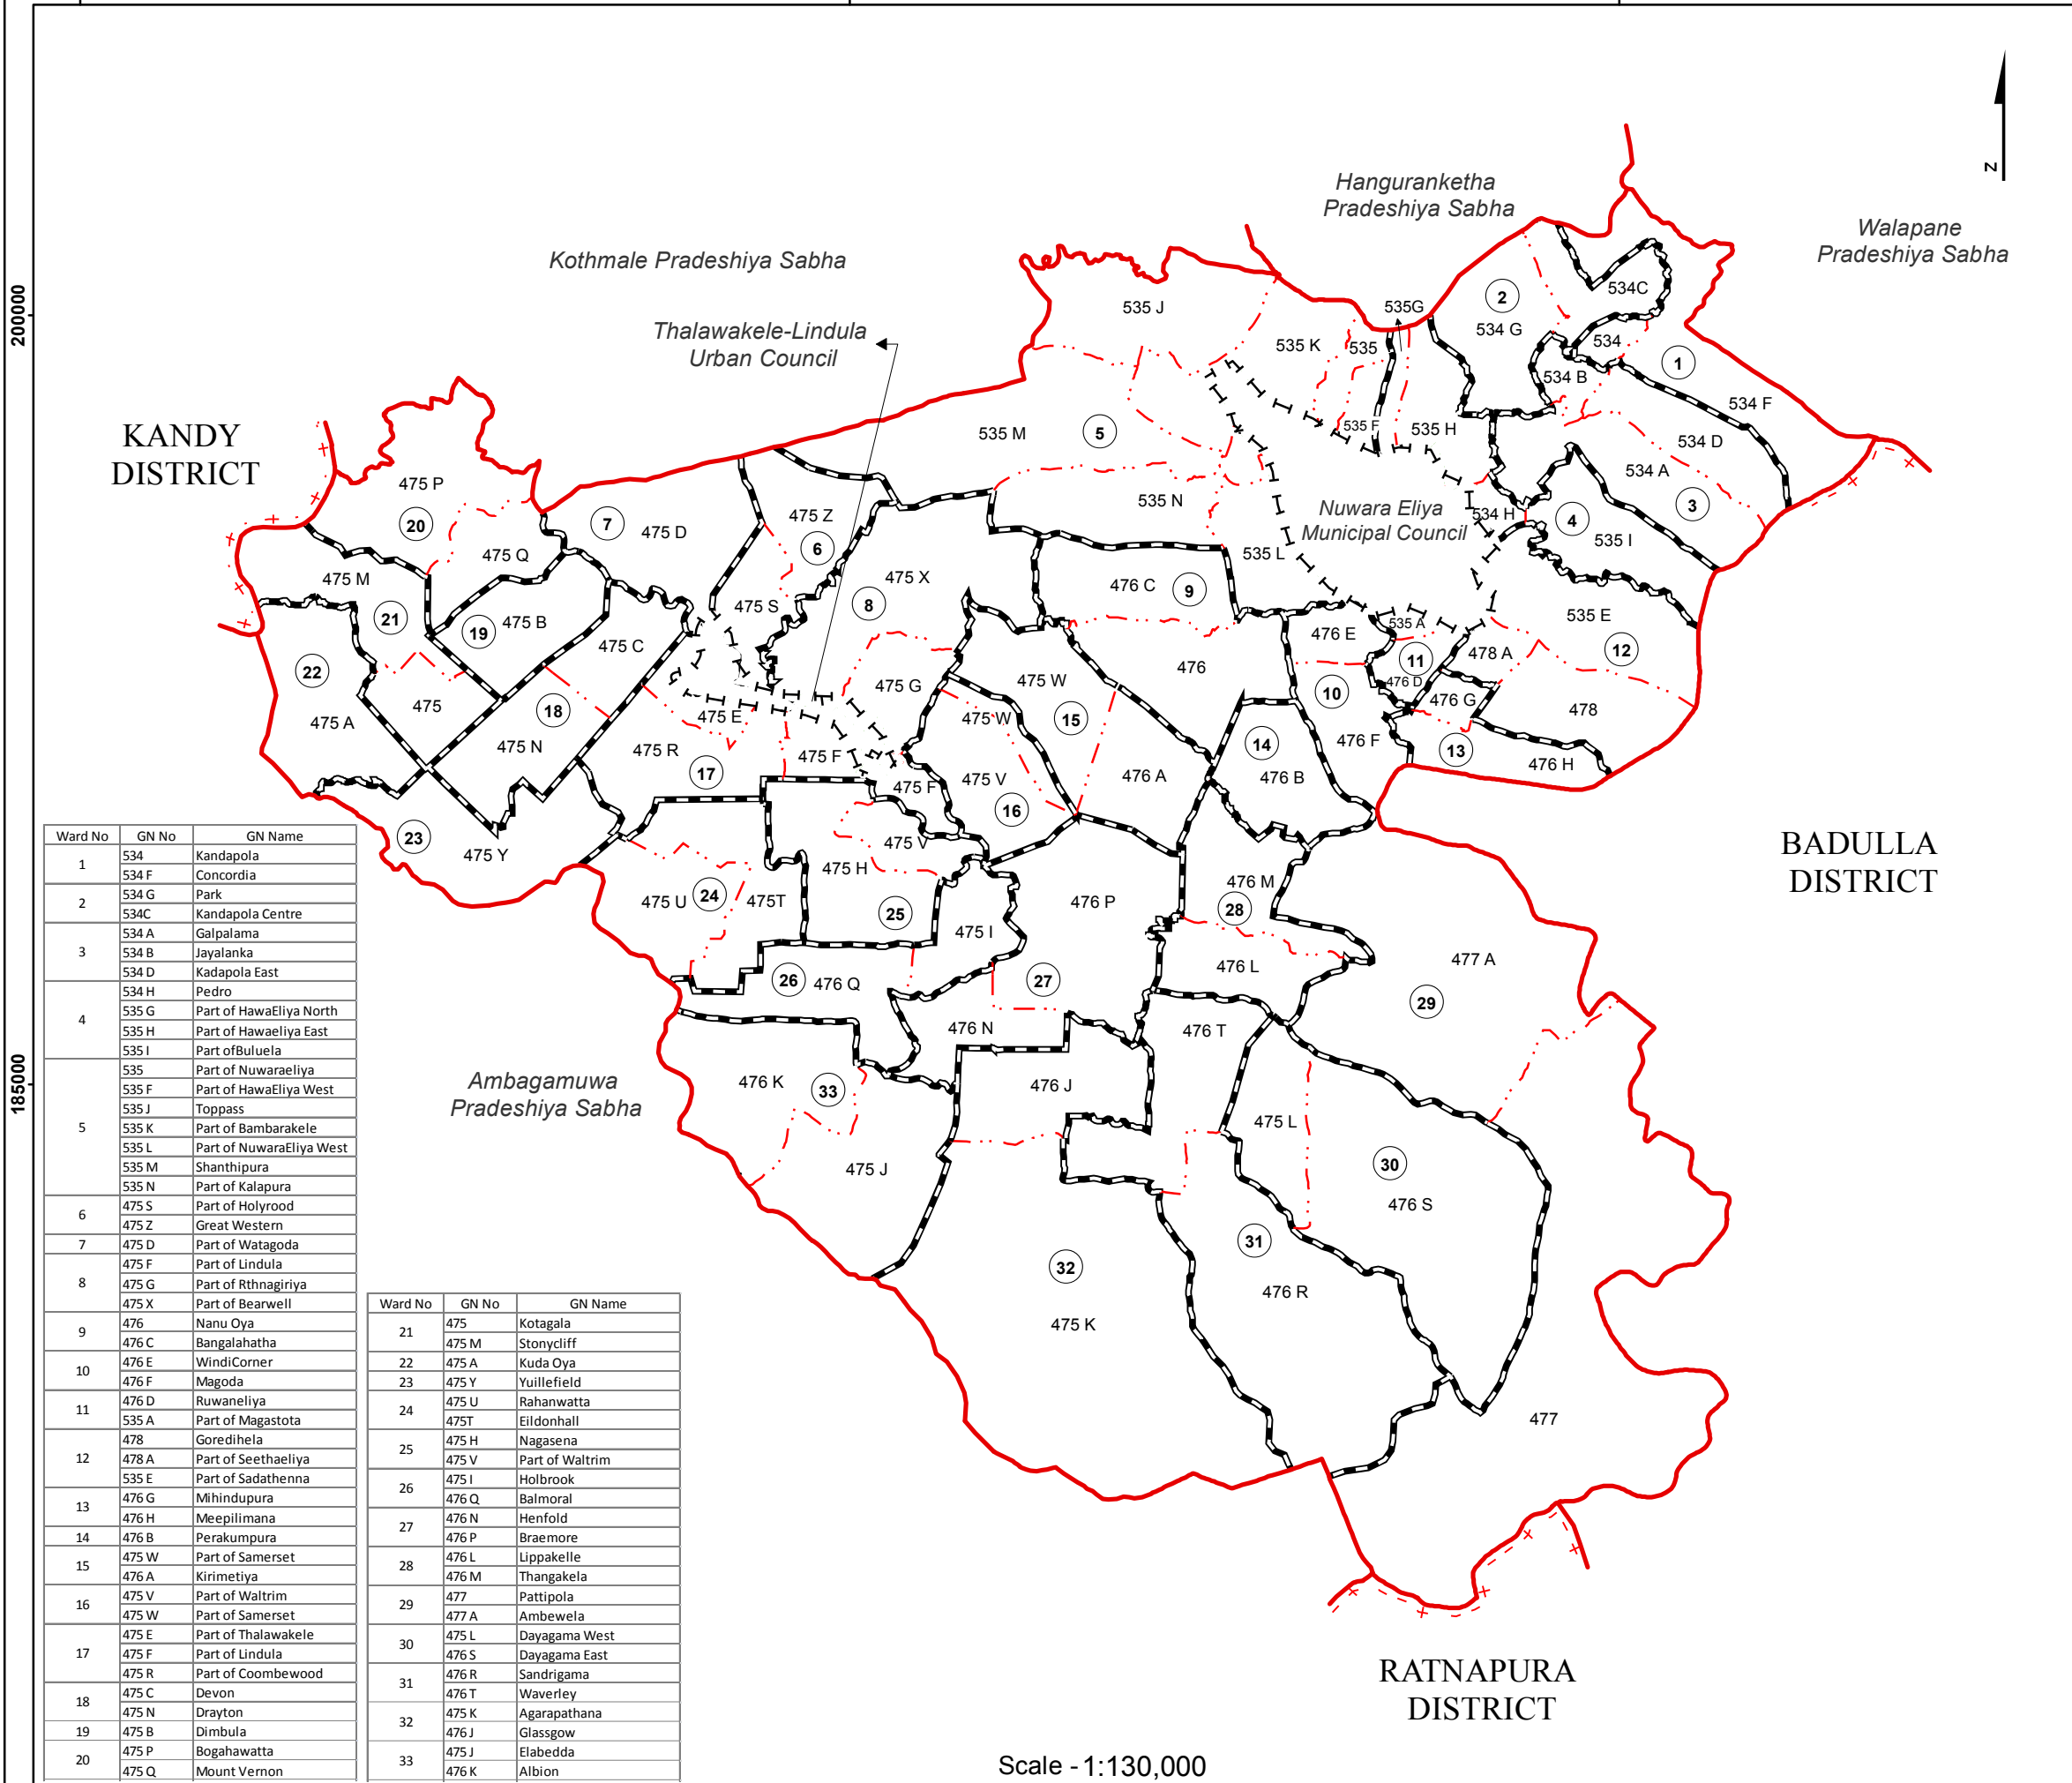

Ward Map of Nuwara Eliya Pradeshiya Sabha - Nuwara Eliya District

Ref. No : NDC / 06 / 05

NuwaraEliya PS

KANDY DISTRICT

BADULLA DISTRICT

RATNAPURA DISTRICT

Ward No	GN No	GN Name
1	534	Kandapola
	534 F	Concordia
2	534 G	Park
	534 C	Kandapola Centre
3	534 A	Galpalama
	534 B	Jayalanka
	534 D	Kadapola East
4	534 H	Pedro
	535 G	Part of HawaEliya North
	535 H	Part of HawaEliya East
	535 I	Part of Buluela
5	535	Part of NuwaraEliya
	535 F	Part of HawaEliya West
	535 J	Toppass
	535 K	Part of Bambarakele
	535 L	Part of NuwaraEliya West
	535 M	Shanthipura
	535 N	Part of Kalapura
6	475 S	Part of Holyrood
	475 Z	Great Western
7	475 D	Part of Watagoda
	475 F	Part of Lindula
8	475 G	Part of Rathnagiriya
	475 X	Part of Bearwell
9	476	Nanu Oya
	476 C	Bangalahatha
10	476 E	Windi Corner
	476 F	Magoda
11	476 D	Ruwaneliya
	535 A	Part of Magastota
12	478	Goredihela
	478 A	Part of Seethaeliya
	535 E	Part of Sadathenna
13	476 G	Mihindupura
	476 H	Meepilimana
14	476 B	Perakumpura
15	475 W	Part of Samersset
	476 A	Kirimetiya
16	475 V	Part of Waltrim
	475 W	Part of Samersset
17	475 E	Part of Thalawakele
	475 F	Part of Lindula
	475 R	Part of Coombewood
18	475 C	Devon
	475 N	Drayton
19	475 B	Dimbula
	475 P	Bogahawatta
20	475 Q	Mount Vernon

Ward No	GN No	GN Name
21	475	Kotagala
	475 M	Stonycliff
22	475 A	Kuda Oya
23	475 Y	Yuillefield
24	475 U	Rahanwatta
	475 T	Eildonhall
25	475 H	Nagasena
	475 V	Part of Waltrim
26	475 I	Holbrook
	476 Q	Balmoral
27	476 N	Henfold
	476 P	Braemore
28	476 L	Lippakelle
	476 M	Thangakela
29	477	Pattipola
	477 A	Ambewela
30	475 L	Dayagama West
	476 S	Dayagama East
31	476 R	Sandrigama
	476 T	Waverley
32	475 K	Agarapathana
	476 J	Glassgow
33	475 J	Elabedda
	476 K	Albion

Prepared by Survey Department of Sri Lanka

Data Source:
National Delimitation Committee for Local Authorities - 2013 / 2016
Ministry of Local Government and Provincial Councils

Scale - 1:130,000

175000

190000