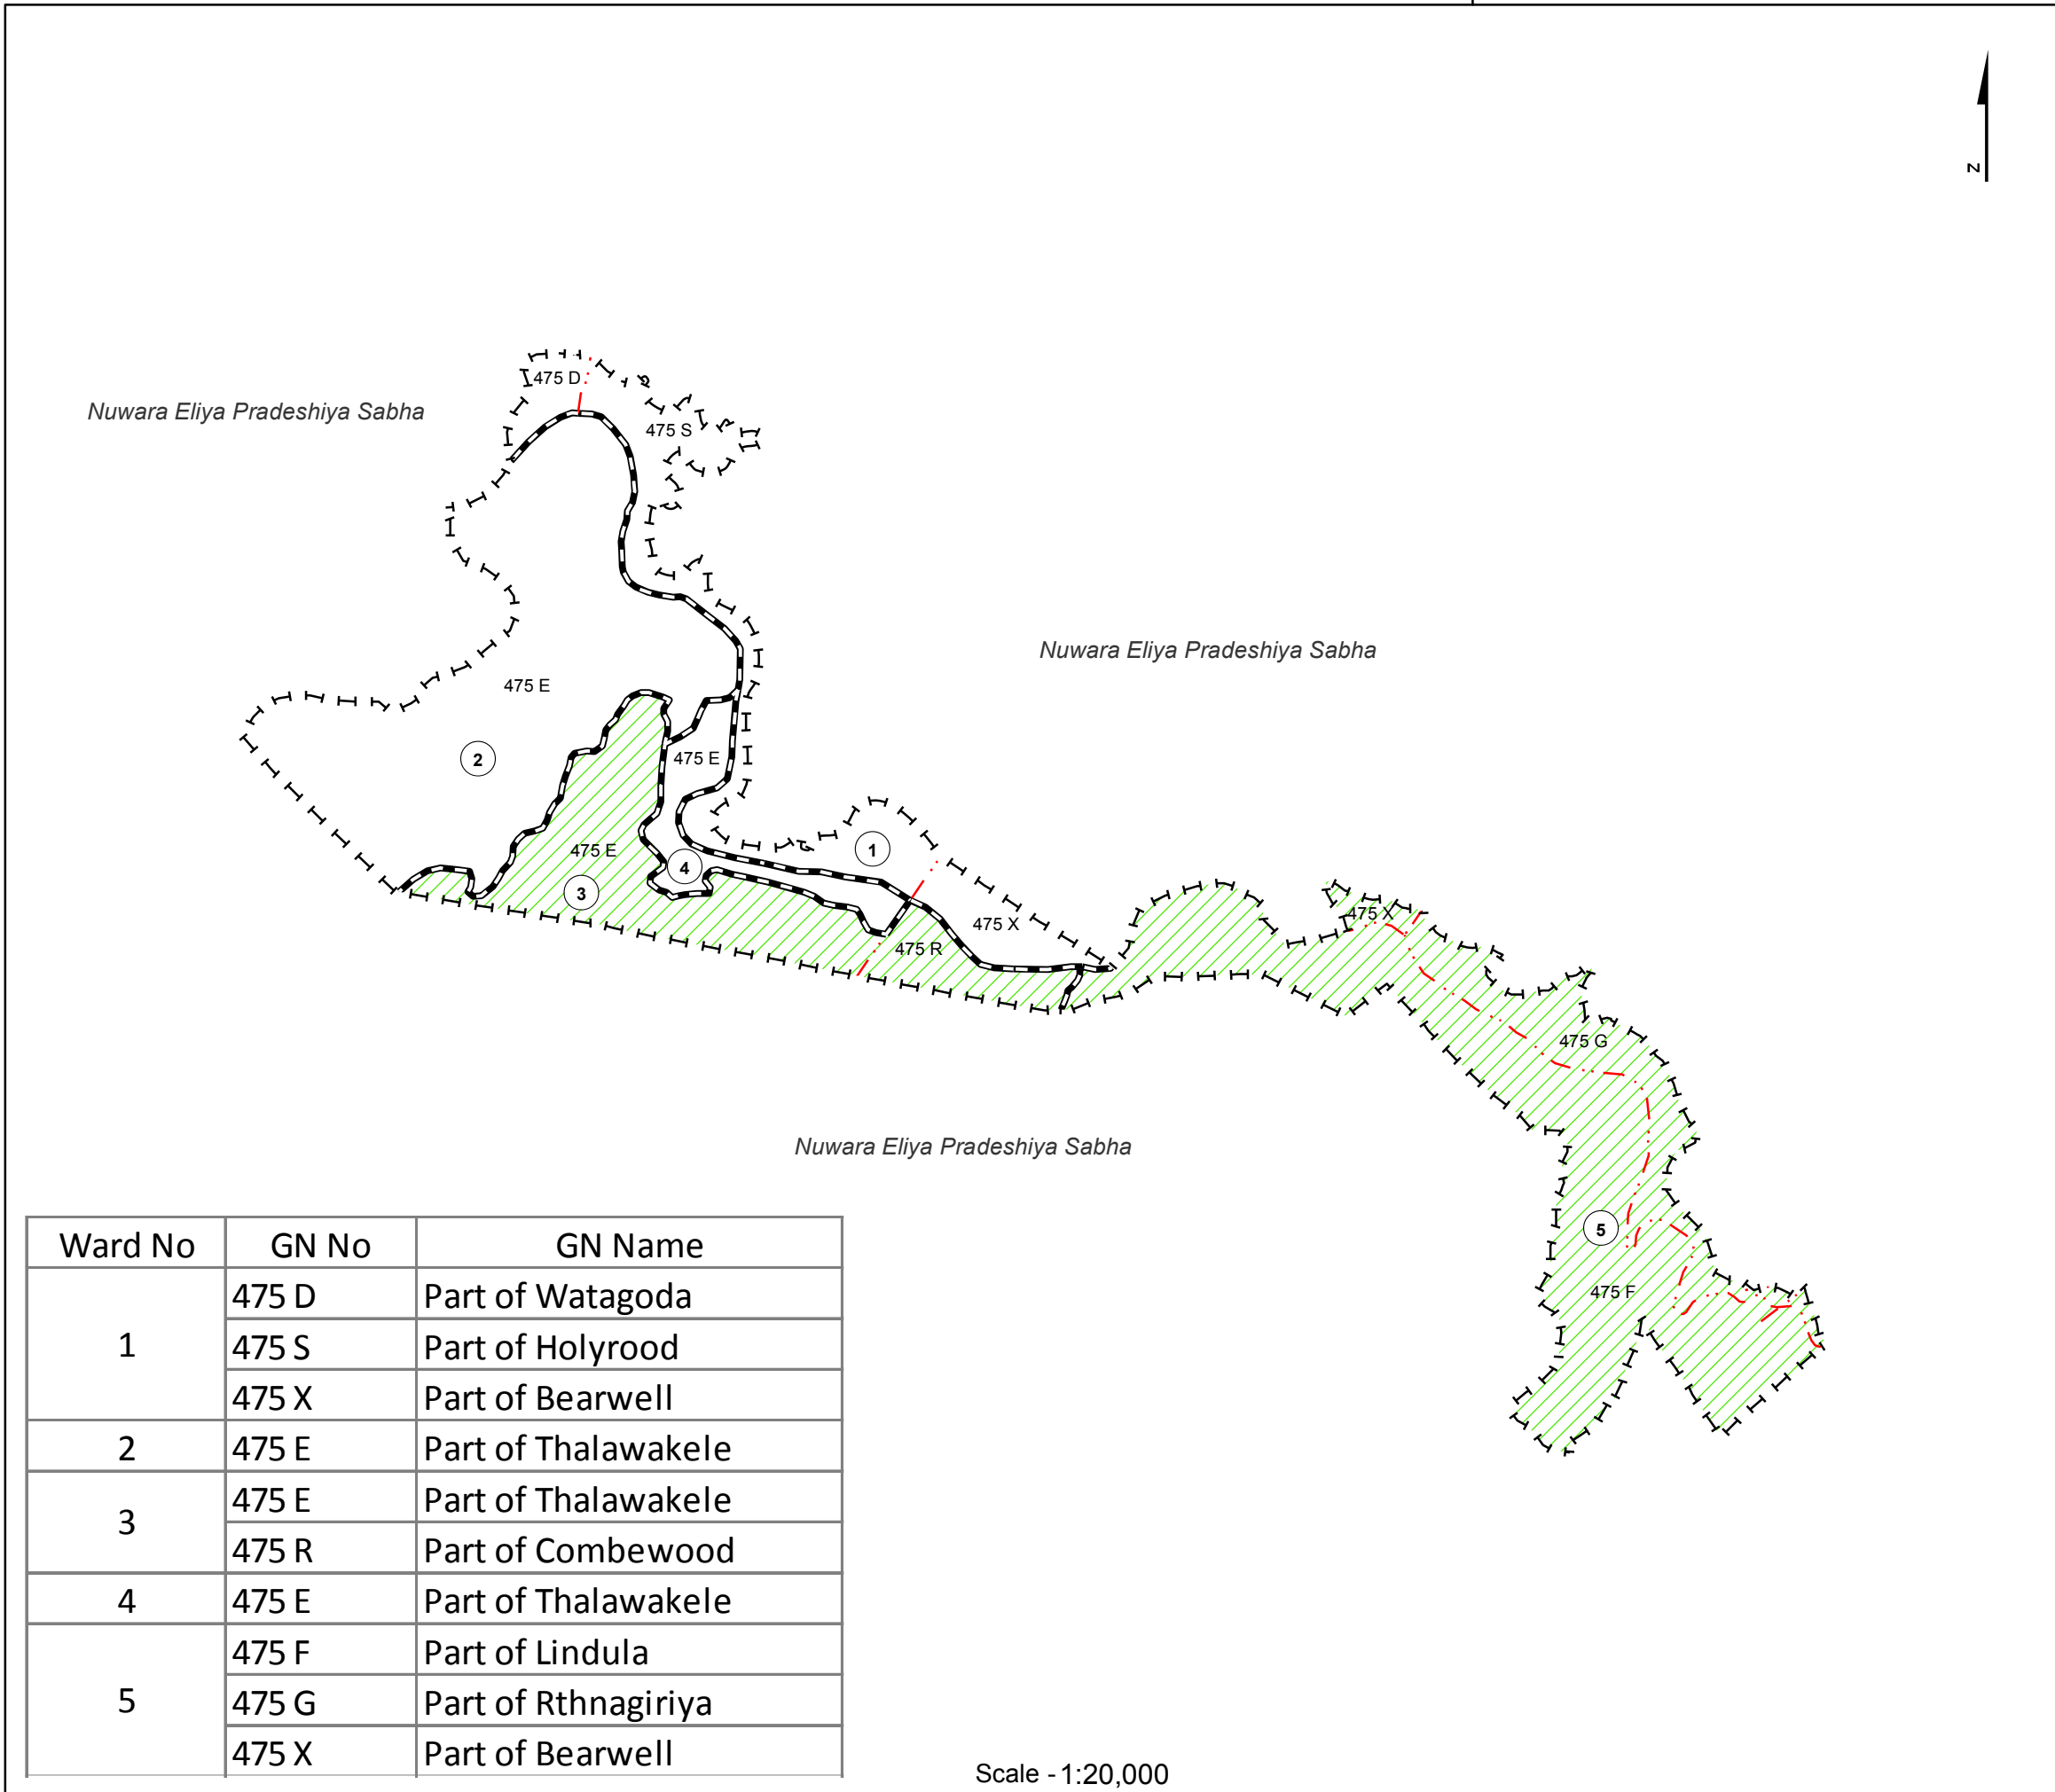

Ward Map of Thalawakele-Lindula Urban Council - Nuwara Eliya District

Ref. No : NDC / 06 / 03

Thalawakele-Lindula Urban Council	
Ward No	Ward Name
1	Holyrood
2	Thalawakele
3	Thalawakele South
4	Bandaranayaka
5	Lindula

Ward No	GN No	GN Name
1	475 D	Part of Watagoda
	475 S	Part of Holyrood
	475 X	Part of Bearwell
2	475 E	Part of Thalawakele
3	475 E	Part of Thalawakele
	475 R	Part of Combewood
4	475 E	Part of Thalawakele
5	475 F	Part of Lindula
	475 G	Part of Rthnagiriya
	475 X	Part of Bearwell

Nuwara Eliya Pradeshiya Sabha

Legend	
+ - - +	Province Boundary
. + . + .	District Boundary
- . . - .	DS Boundary
- . . - .	GN Boundary
- - - - -	Polling Division Boundary
- - - - -	PS Boundary
- - - - -	MC / UC Boundary
- - - - -	Ward Boundary
[Green Hatched Box]	Multi Member Ward

Prepared by Survey Department of Sri Lanka

Data Source:
 National Delimitation Committee for Local Authorities - 2013
 Ministry of Local Government and Provincial Councils

Scale - 1:20,000