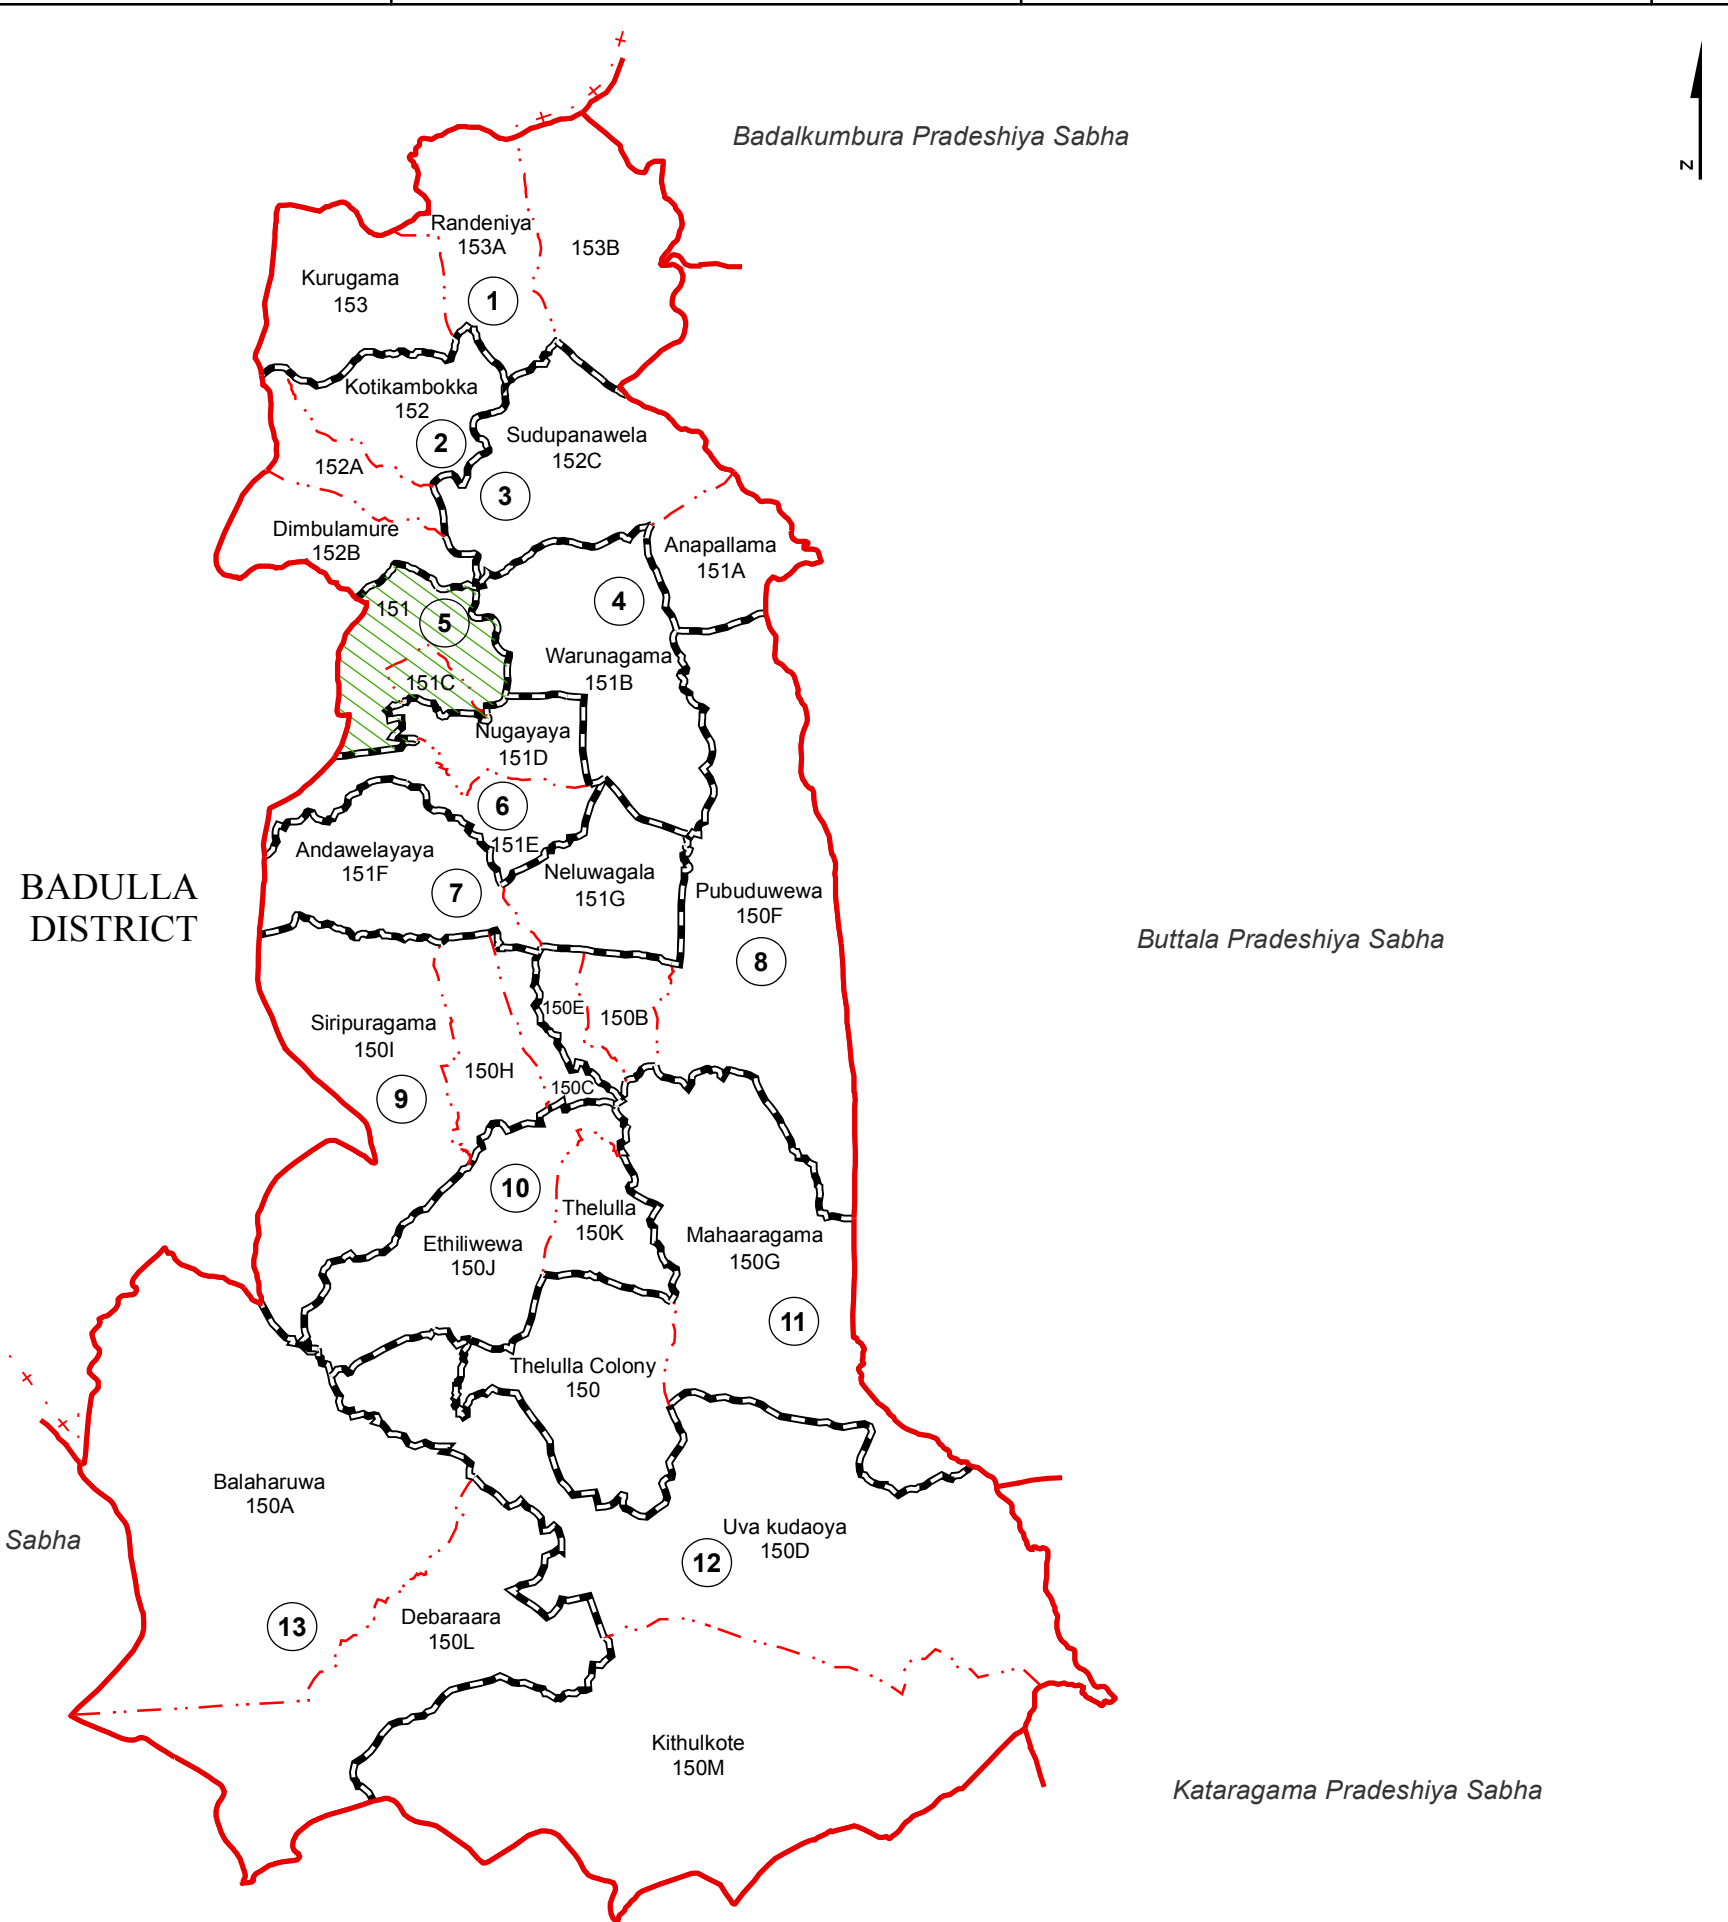

Ward Map of Wellawayya Pradeshiya Sabha- Monaragala District

Ref. No : NDC / 23 / 09

- GN No GN Name
- 150B - Handapanagala
- 150C - Veherayaya
- 150E - Randenigodayaya
- 150H - Veherayaya Colony
- 151 - Wellawayya
- 151C - Yalabowa
- 151E - Buduruwagala
- 152A - Galbokka
- 153B - Siyambalagunaya

Legend

- + - - - + Province Boundary
- . + . . . + District Boundary
- . . . - DS Boundary
- . . . - GN Boundary
- - - - - Polling Division Boundary
- — — — — PS Boundary
- — — — — MC / UC Boundary
- — — — — Ward Boundary
- ▨ Multi Member Ward

Prepared by Survey Department of Sri Lanka

Data Source:
National Delimitation Committee for Local Authorities - 2013 / 2016
Ministry of Local Government and Provincial Councils

Scale - 1:180,000

170000
155000
140000