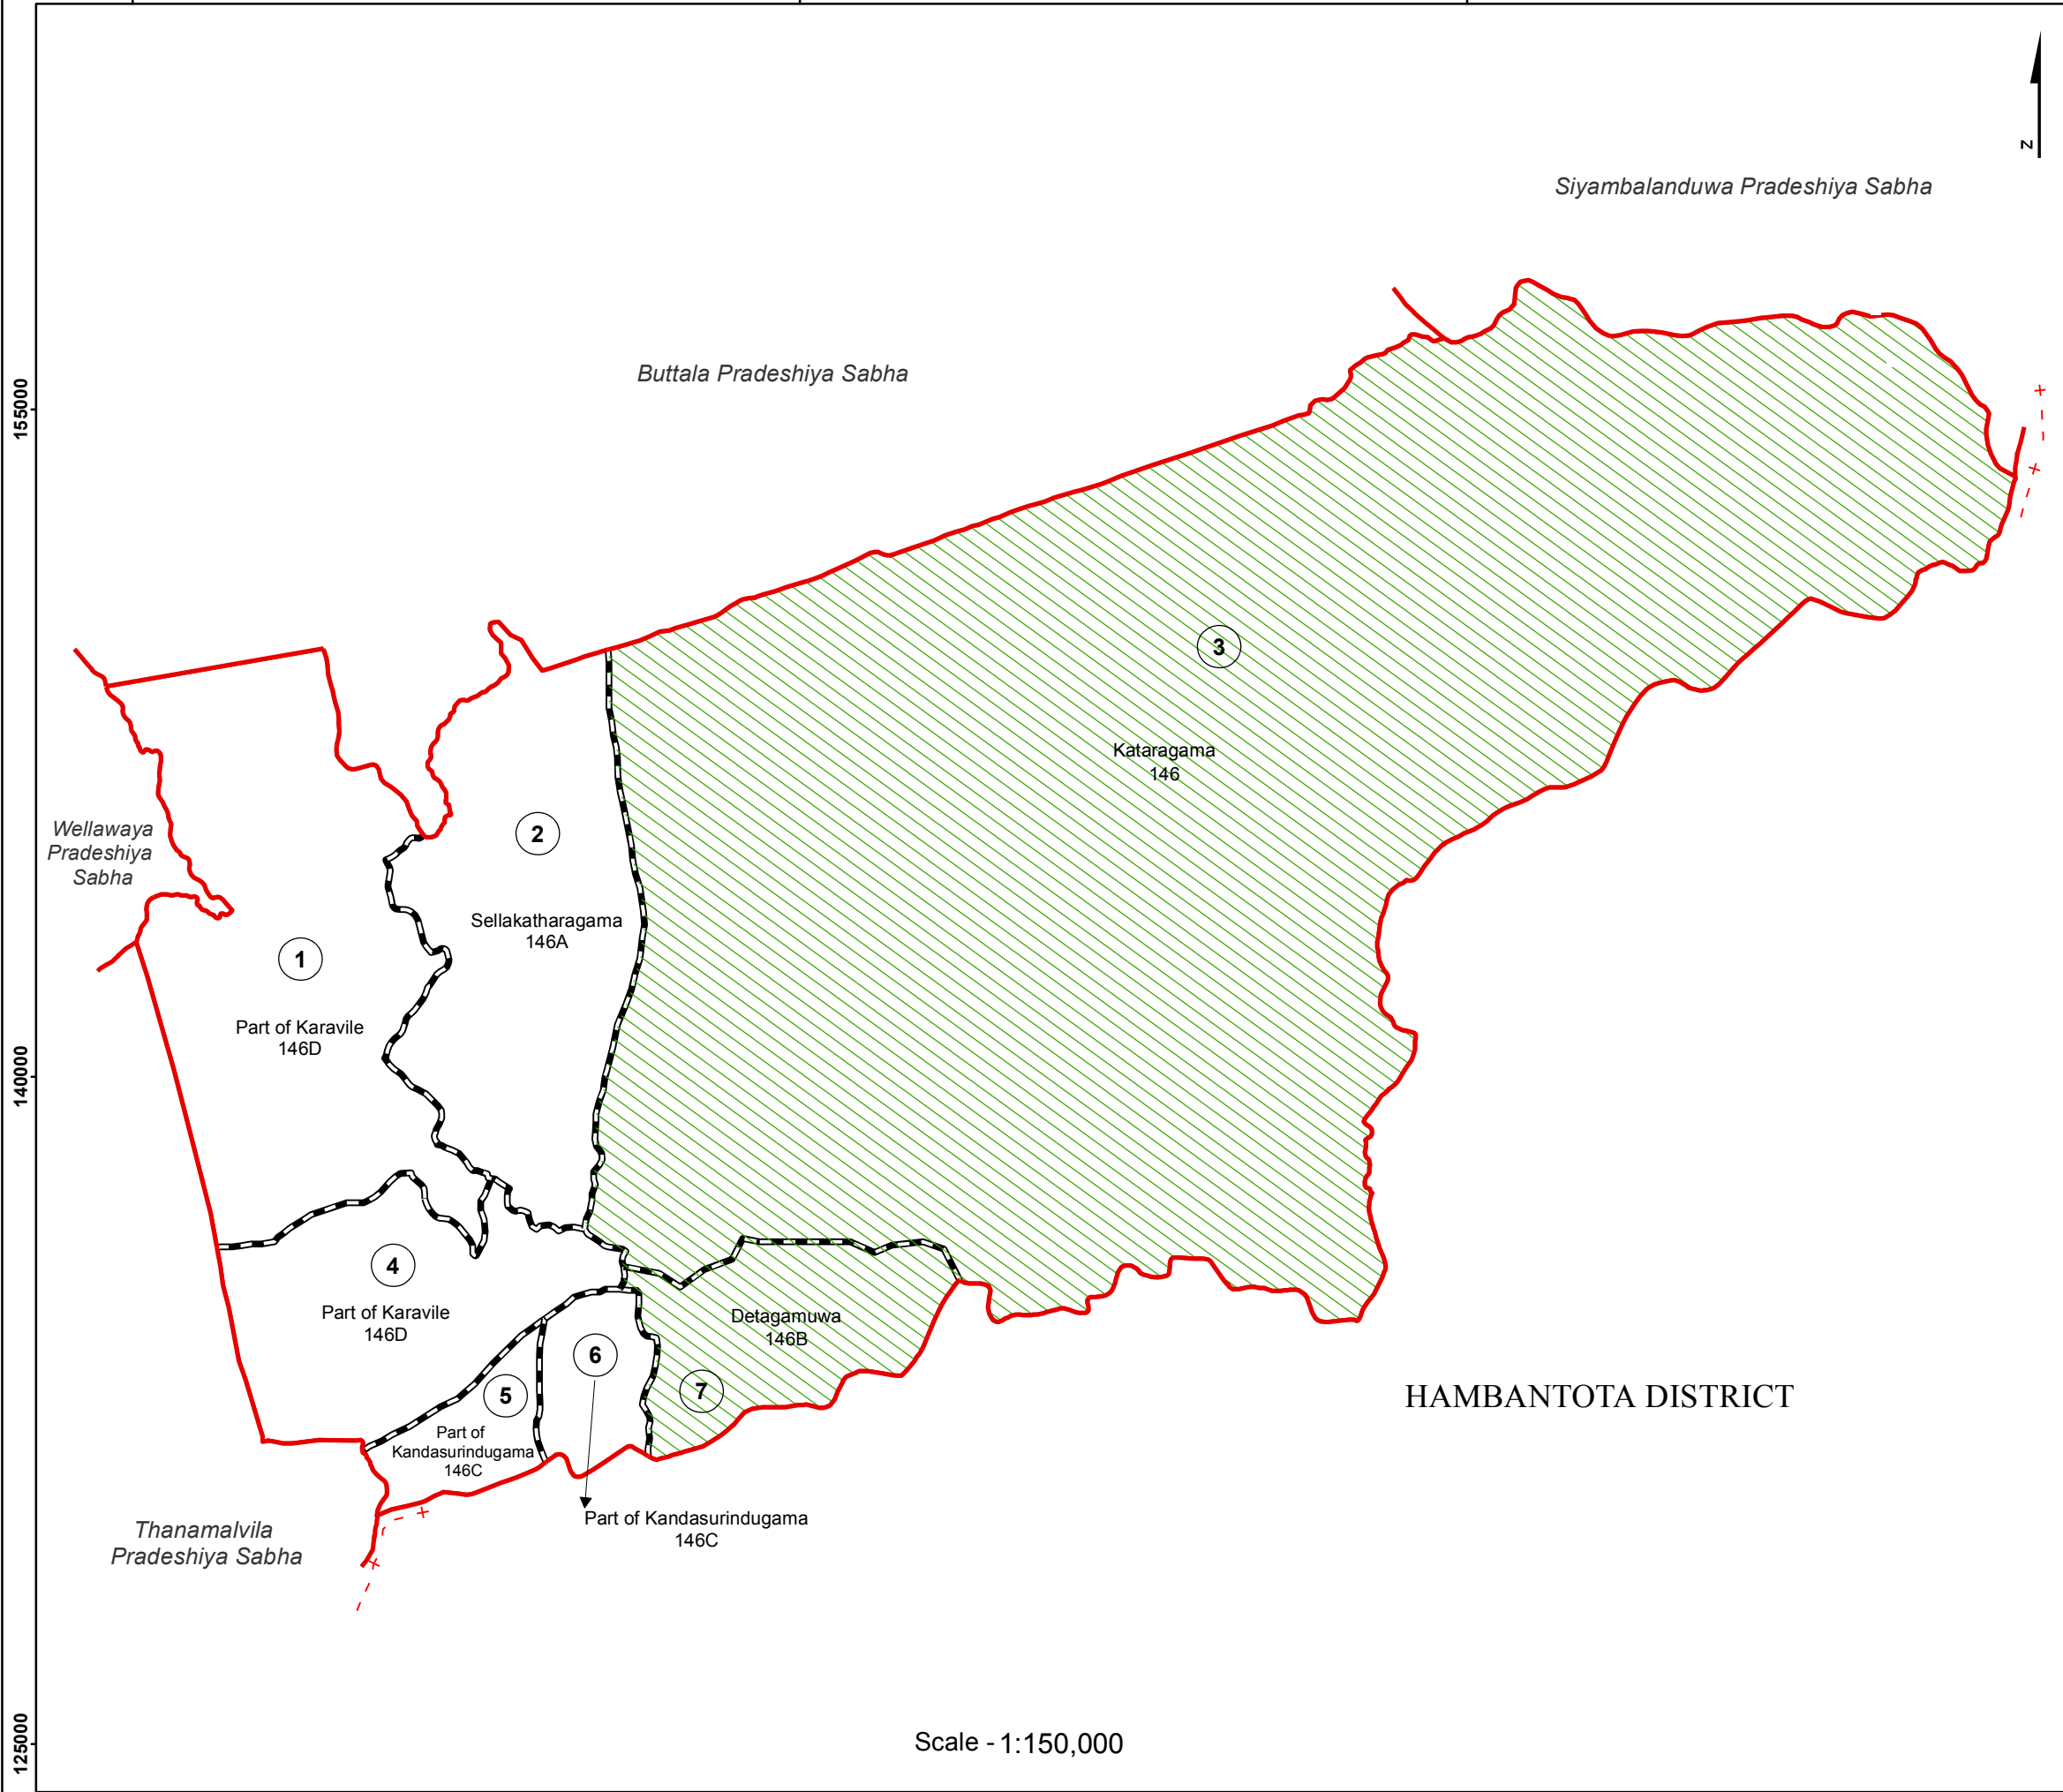

Ward Map of Kataragama Pradeshiya Sabha - Monaragala District

Ref. No : NDC / 23 / 08

Kataragama Pradeshiya Sabha	
Ward No	Ward Name
1	Karavile
2	Sellakatharagama
3	Kataragama
4	Mylagama
5	Kandasurindugama
6	Detagamuwa Janapadaya
7	Kataragama New Town

Kataragama Pradeshiya Sabha	

Legend

- + - - - + Province Boundary
- . + . + . + District Boundary
- . . . - DS Boundary
- . . . - GN Boundary
- - - - - Polling Division Boundary
- — — — PS Boundary
- — — — MC / UC Boundary
- — — — Ward Boundary
- ▨ Multi Member Ward

 Prepared by Survey Department of Sri Lanka
 Data Source:
 National Delimitation Committee for Local Authorities - 2013
 Ministry of Local Government and Provincial Councils

Scale - 1:150,000

HAMBANTOTA DISTRICT