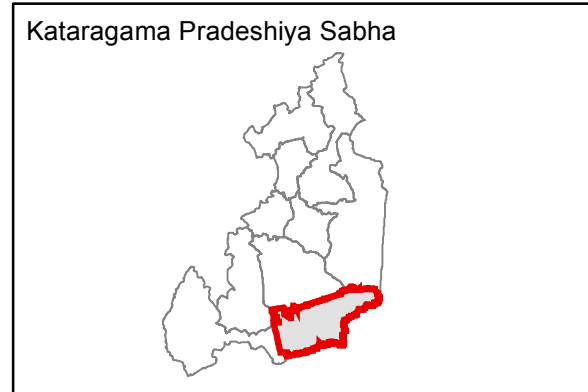

Ward Map of Kataragama Pradeshiya Sabha - Monaragala District

Ref. No : NDC / 23 / 08

Kataragama Pradeshiya Sabha	
Ward No	Ward Name
1	Karavile
2	Sellakatharagama
3	Kataragama
4	Mylagama
5	Kandasurindugama
6	Detagamuwa Janapadaya
7	Kataragama New Town