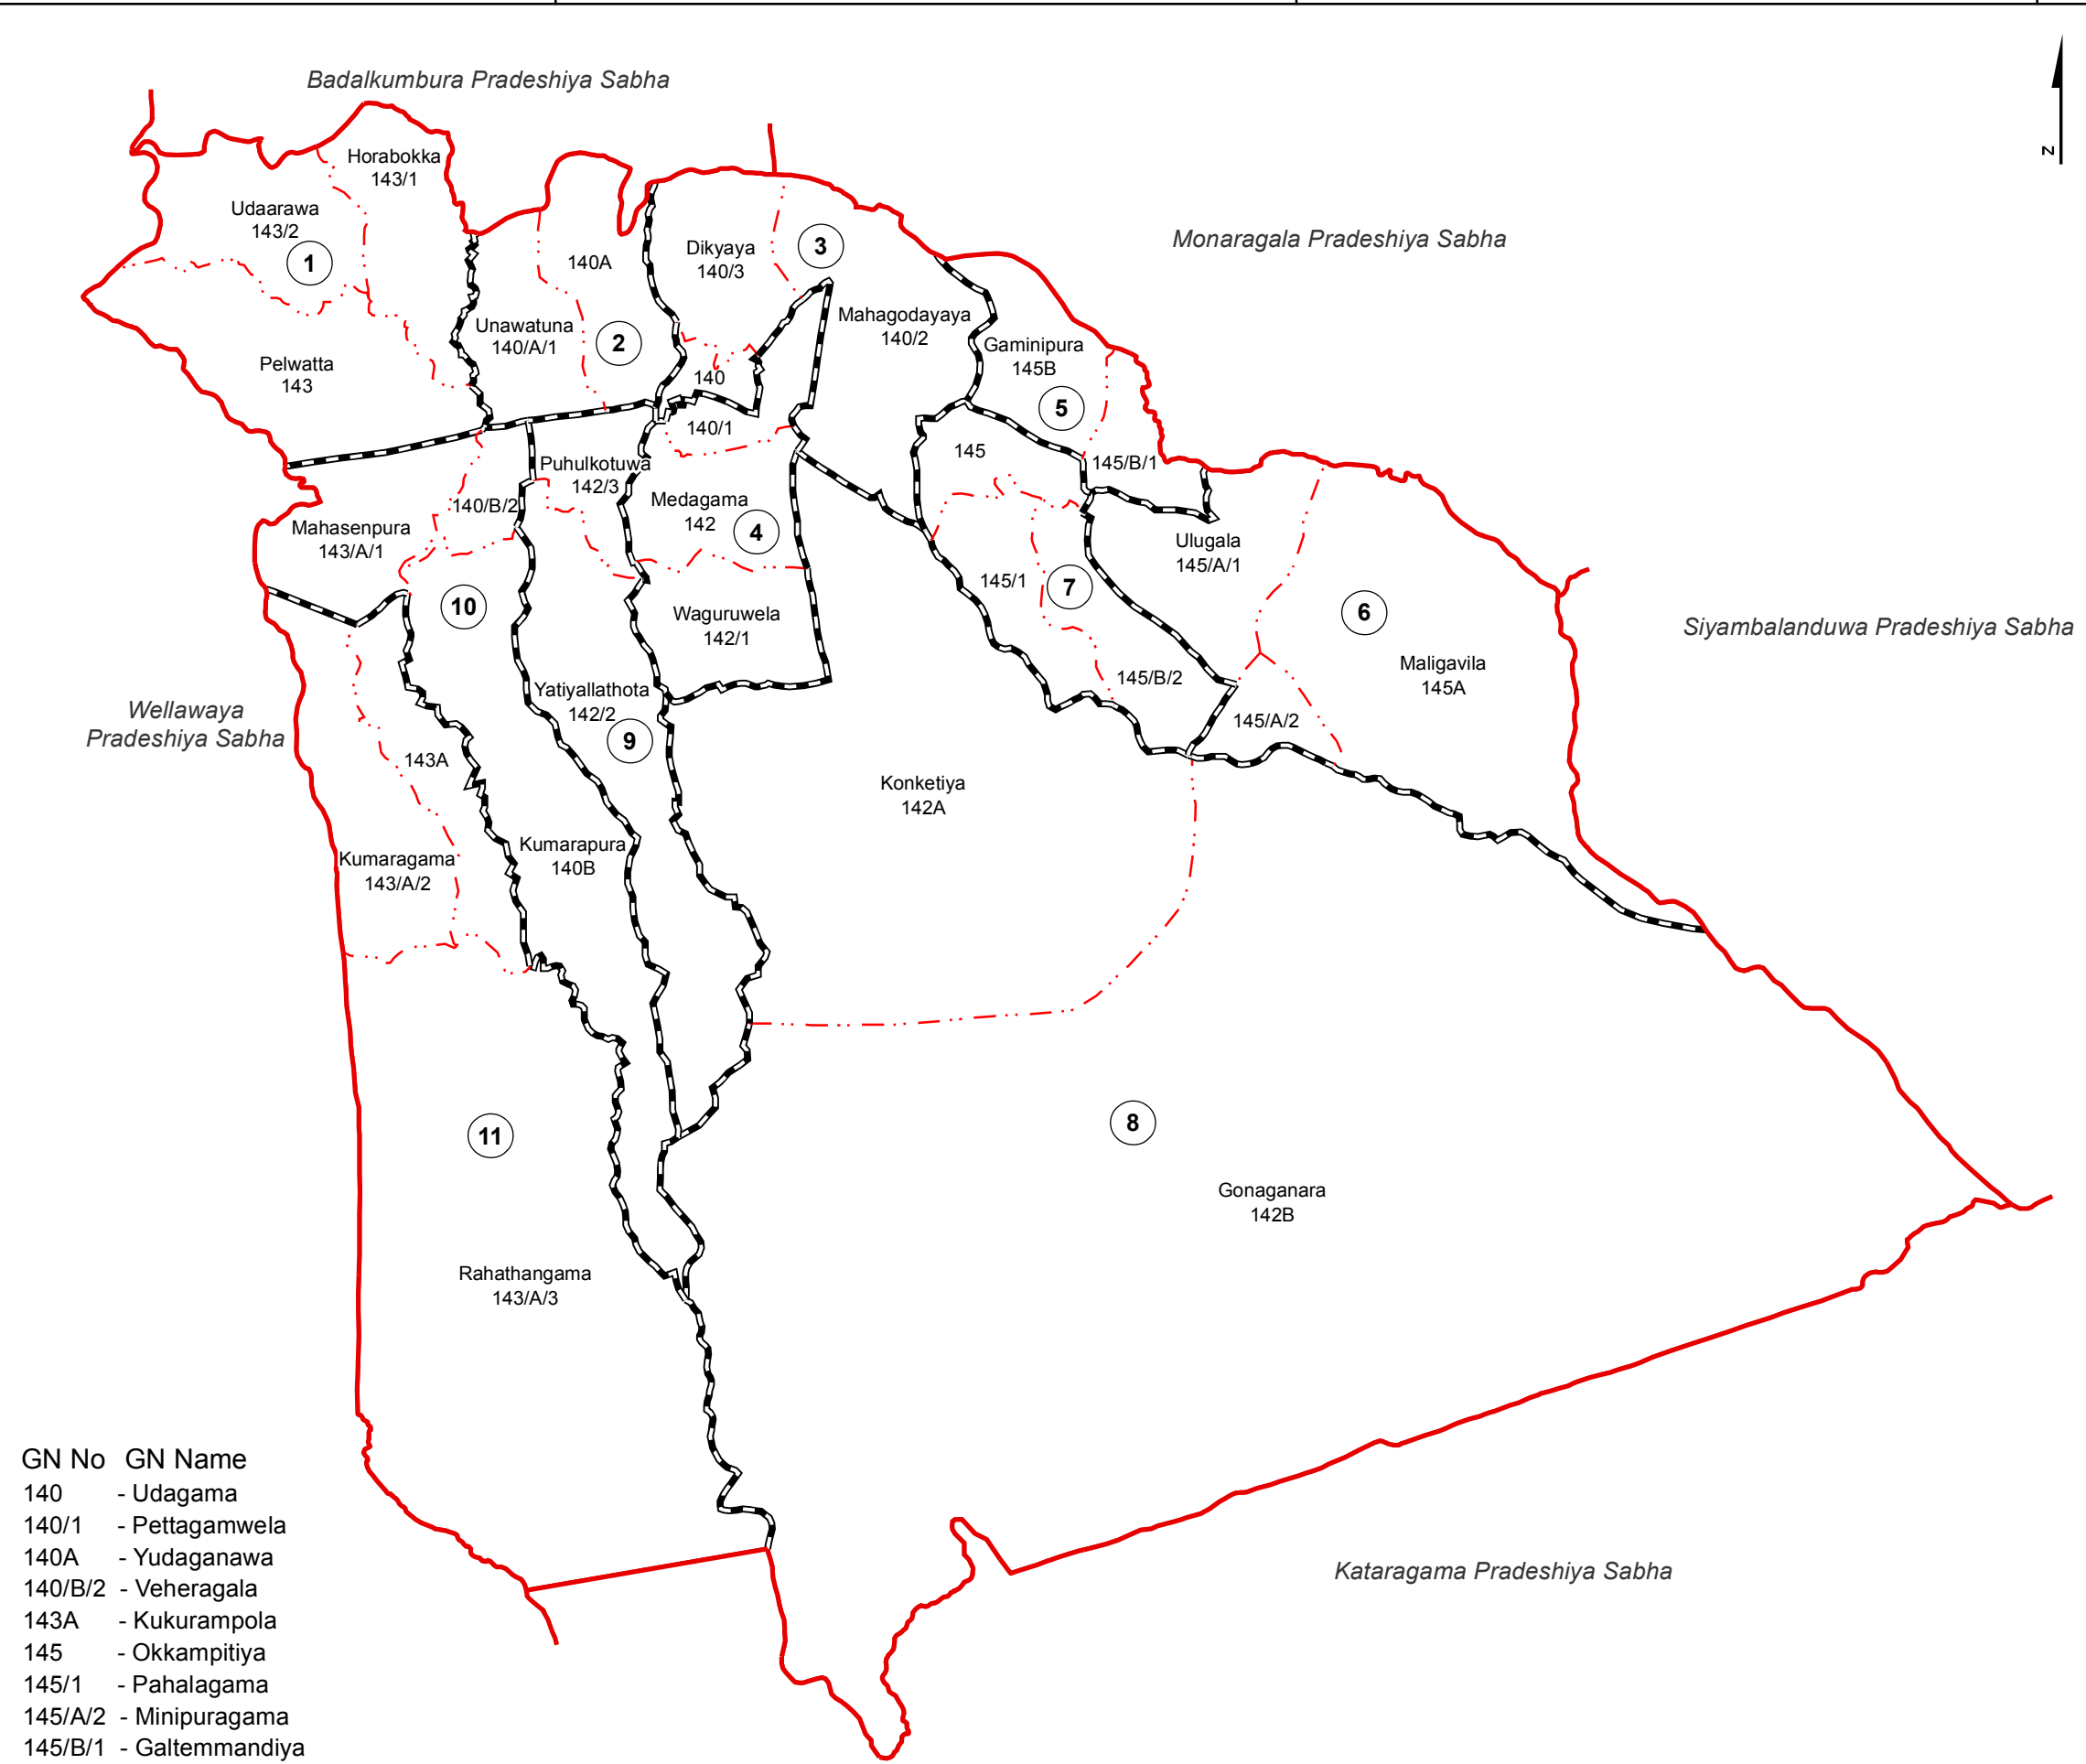

Ward Map of Buttala Pradeshiya Sabha - Monaragala District

Ref. No : NDC / 23 / 07

Buttala Pradeshiya Sabha

Buttala Pradeshiya Sabha

Ward No	Ward Name
1	Pelwatta
2	Yudaganawa
3	Udagama
4	Medagama
5	Gaminipura
6	Maligavila
7	Okkampitiya
8	Gonaganara
9	Puhulkotuwa
10	Mahasenpura
11	Kukurampola

Legend

- + - - - + Province Boundary
- . + . . . + District Boundary
- . . . - DS Boundary
- - - - GN Boundary
- - - - ● Polling Division Boundary
- PS Boundary
- — — — MC / UC Boundary
- — — — Ward Boundary
- ▨ Multi Member Ward

GN No	GN Name
140	- Udagama
140/1	- Pettagamwela
140A	- Yudaganawa
140/B/2	- Veheragala
143A	- Kukurampola
145	- Okkampitiya
145/1	- Pahalagama
145/A/2	- Minipuragama
145/B/1	- Galtemmandiya
145/B/2	- Buruthagolla

Scale - 1:140,000

170000

155000

250000

265000

280000

Prepared by Survey Department of Sri Lanka

Data Source:
National Delimitation Committee for Local Authorities - 2013 / 2016
Ministry of Local Government and Provincial Councils