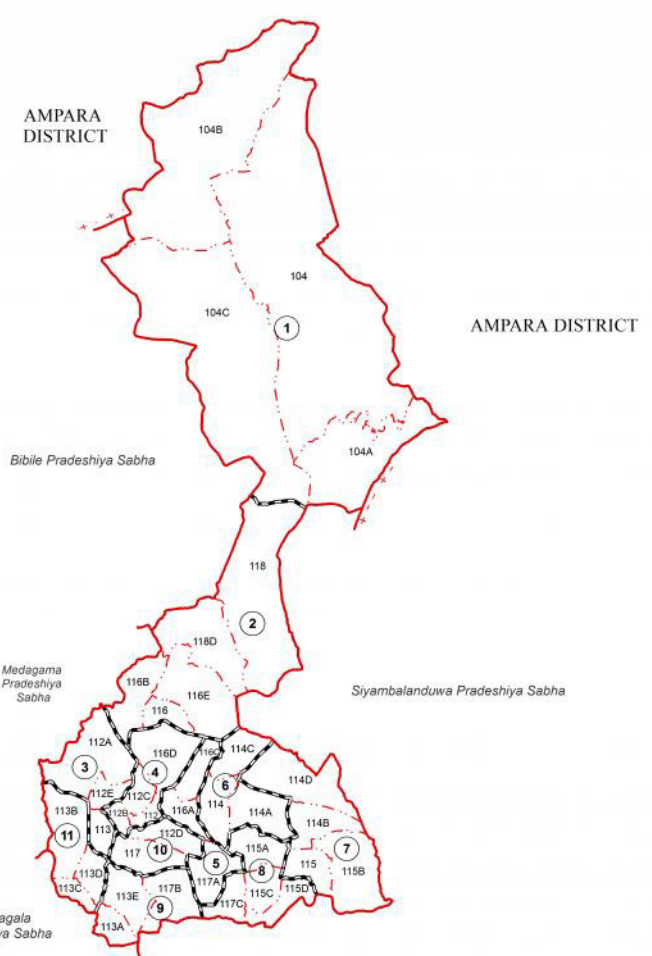

Ward Map of Madulla Pradeshiya Sabha - Monaragala District

Ref. No : NDC / 23 / 03

Ward No	GND No	GND Name
1	104	Mullegama
	104A	Inginiyagala
	104B	Nelliyadda
	104C	Galgamuwa
2	116	Deliwa
	116B	Panguwa
	116E	Thalkotayaya
	118	Baduluwela
	118D	Bandarawadiya
3	112A	Thampalawela
	112E	Aratugaswela
4	113	Galbokka
	112	Makulla
	112B	Magandana
	112C	Namaloya Colony
5	116D	Ruwalwela
	116A	Alpitiya
	116C	Watawanagama
6	117A	Kottagala
	114	Ihawa
	114A	Kolladeniya
	114C	Gangodagama
7	114B	Mariarawa
	114D	Ritigahawatta
	115	Polgahagama
8	115B	Alugalge
	115A	Gangoda Arawa
	115C	Kahagolla
	115D	Neelawabedda
	117C	Magandaoya Colony
9	113A	Obbegoda
	113E	Ellekona
	117B	Gonathalawa
10	112D	Udumulla
	117	Dambagalla
11	113B	Pangura
	113C	Iluklanda
	113D	Thereala

Madulla Pradeshiya Sabha	
Ward No	Ward Name
1	Inginiyagala
2	Baduluwela
3	Thampalawela
4	Makulla
5	Alpitiya
6	Ihawa
7	Mariarawa
8	Neelawabedda
9	Obbegoda
10	Dambagalla
11	Thereala

**Legend**

- +---+--- Province Boundary
- +---+--- District Boundary
- +---+--- DS Boundary
- +---+--- GN Boundary
- +---+--- Polling Division Boundary
- +---+--- PS Boundary
- +---+--- MC / UC Boundary
- +---+--- Ward Boundary
- +---+--- Multi Member Ward

Prepared by Survey Department of Sri Lanka  
 Data Source: National Delimitation Committee for Local Authorities - 2013  
 Ministry of Local Government and Provincial Councils

Scale - 1:250,000

235000 250000 265000 280000 295000

245000  
230000  
215000  
200000