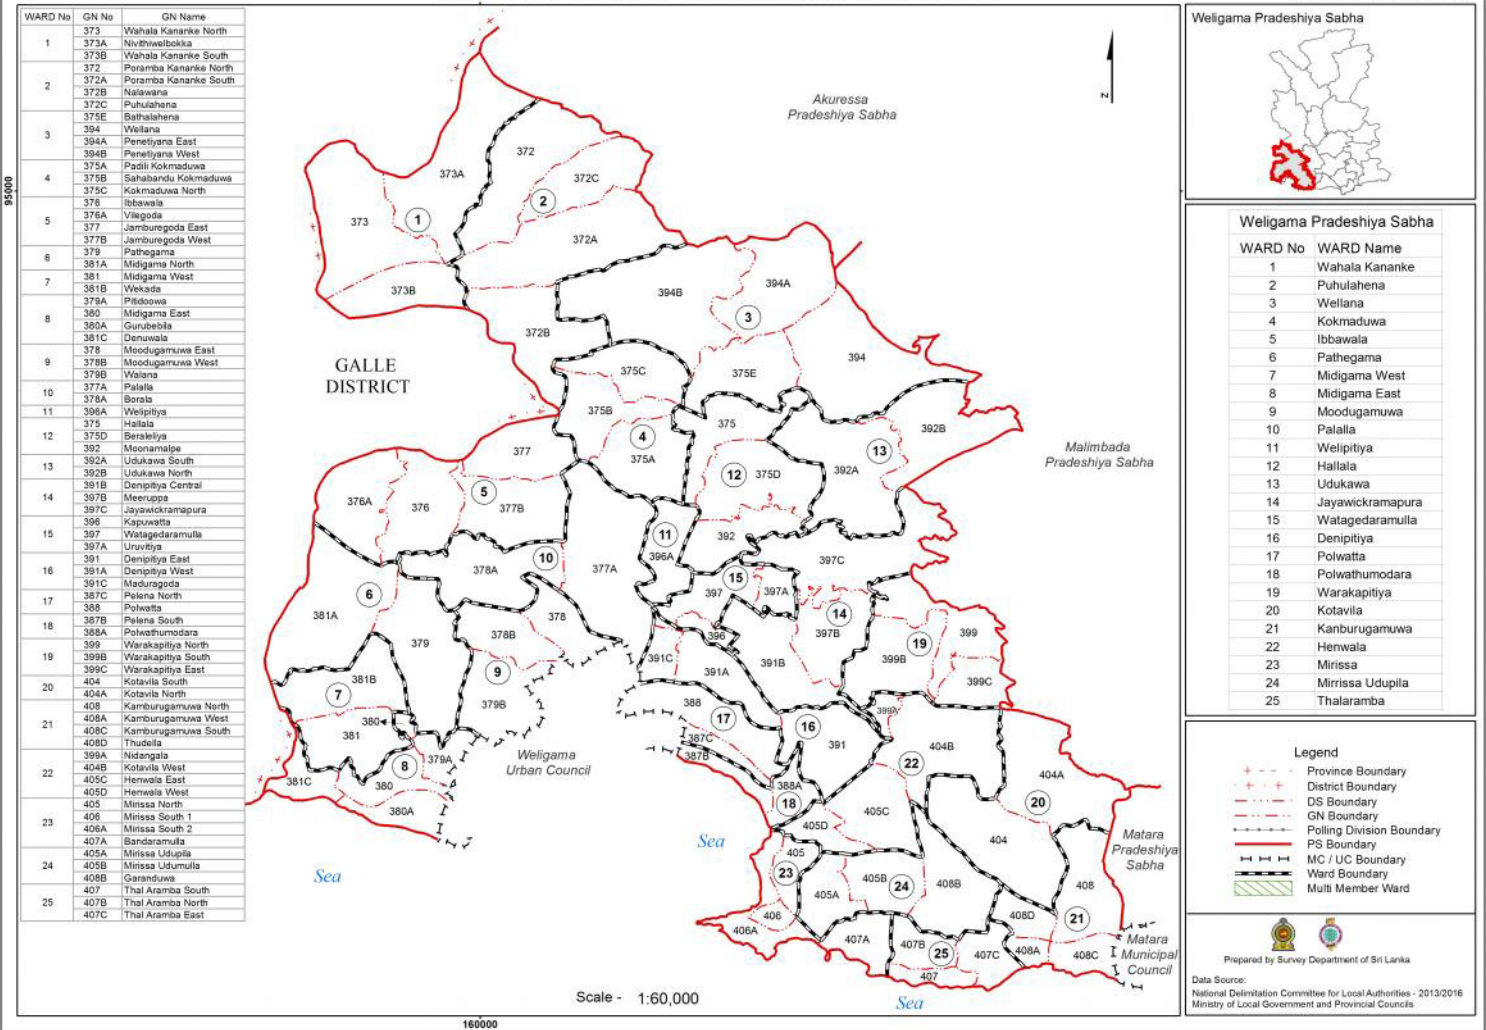

Ward Map of Weligama Pradeshiya Sabha - Matara District

Ref. No : NDC / 08 / 17

Weligama Pradeshiya Sabha

WARD No	WARD Name
1	Wahala Kananke
2	Puhulahena
3	Wellana
4	Kokmaduwa
5	Ibbawala
6	Pathagama
7	Midigama West
8	Midigama East
9	Moodugamuwa
10	Palala
11	Welipitiya
12	Hallala
13	Udukawa
14	Jayawickramapura
15	Wafagedaramulla
16	Denipitiya
17	Polwatta
18	Polwathumodara
19	Warakapitiya
20	Kotavila
21	Kanburugamuwa
22	Henwala
23	Mirissa
24	Mirissa Udupila
25	Thalaramba

Legend

- Province Boundary
- District Boundary
- DS Boundary
- GN Boundary
- PS Boundary
- MC / UC Boundary
- Ward Boundary
- Multi Member Ward

Prepared by Survey Department of Sri Lanka

Data Source:
National Delimitation Committee for Local Authorities - 2013/2016
Ministry of Local Government and Provincial Councils